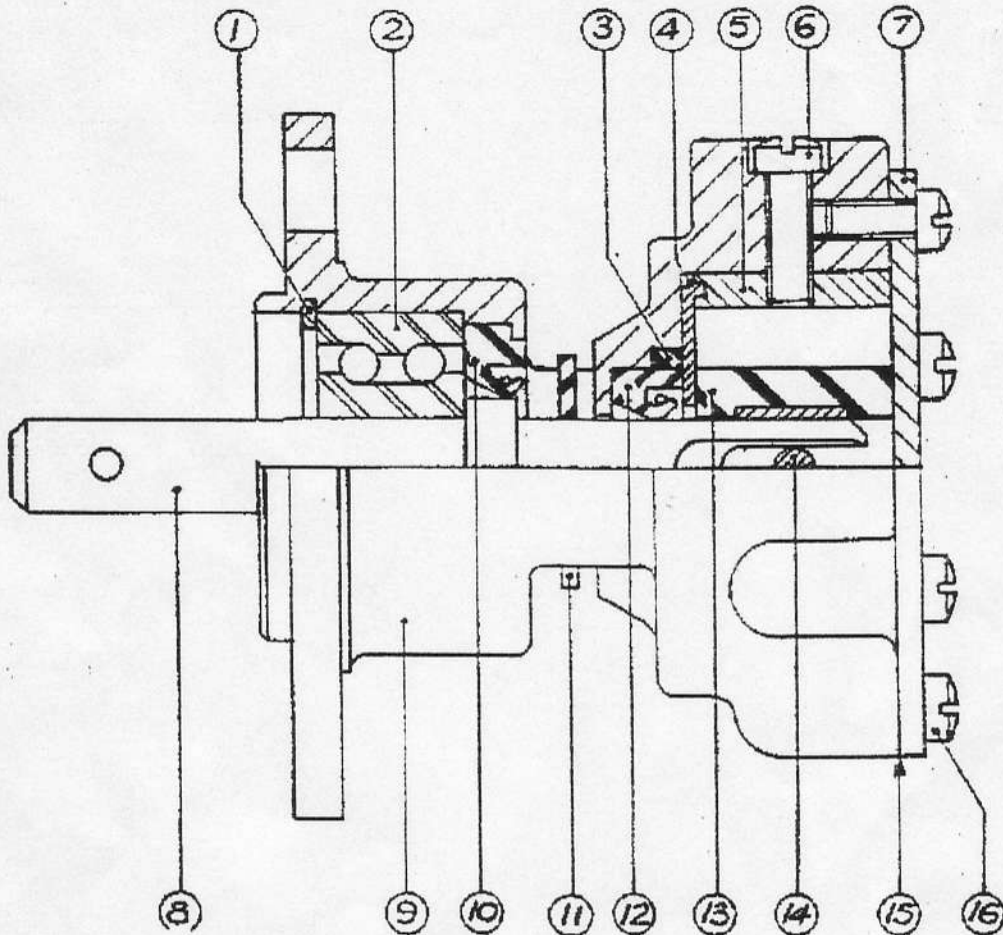

JABSCO® MARINE PUMPS

Series 11620

At the Sea

PART NUMBER

| Key | Description | Qty | Part Number |
|-----|----------------|-----|-------------|
| 1 | Retaining Ring | 1 | SP1700-252 |
| 2 | Bearing | 1 | SP2600-08 |
| 3 | 'O' Ring | 1 | SP2600-56 |
| 4 | Wearplate | 1 | 2765 |
| 5 | Cam | 1 | 2763 |
| 6 | Cam Screw | 1 | SP1002-03 |
| 7 | Endcover | 1 | 9566 |
| 8 | Shaft | 1 | 1053-11 |
| 9 | Body | 1 | 11624-200 |
| 10 | Seal | 1 | SP2700-63 |
| 11 | Stinger | 1 | 1051 |
| 12 | Seal | 1 | SP2700-11 |
| 13 | Impeller | 1 | 4528-0001 |
| 14 | Screw | 1 | SP1009-05 |
| 15 | Gasket | 1 | 1189 |
| 16 | Endcover Screw | 6 | SP1002-01 |

Service Kit SK23 containing endcover screws: gasket: impeller: seal.