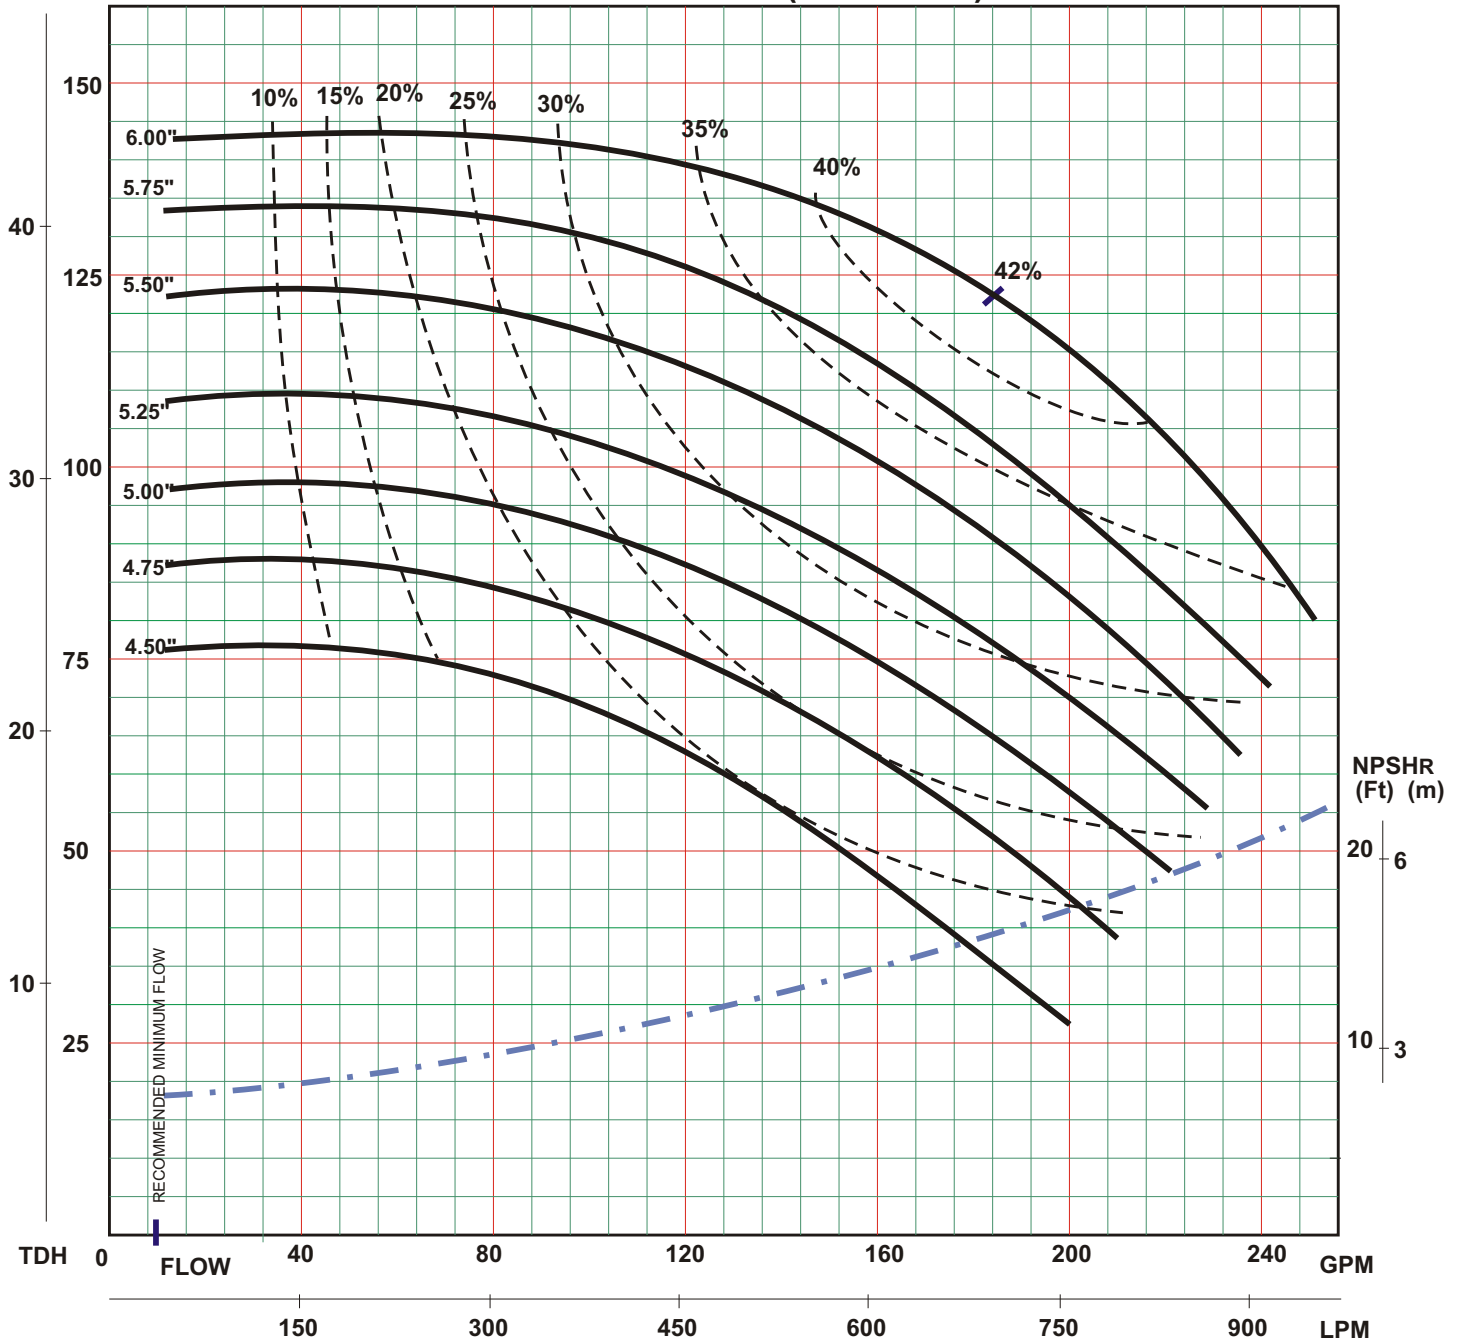

m FT

MDE-AB6 (3600 RPM)

Curve No: IP20413.A	Max. Impeller Dia.: 6.00"	Suction: 3"
RPM: 3550	No. of Vanes: 6	Discharge: 1½"
Date: 2/00	Approved:	