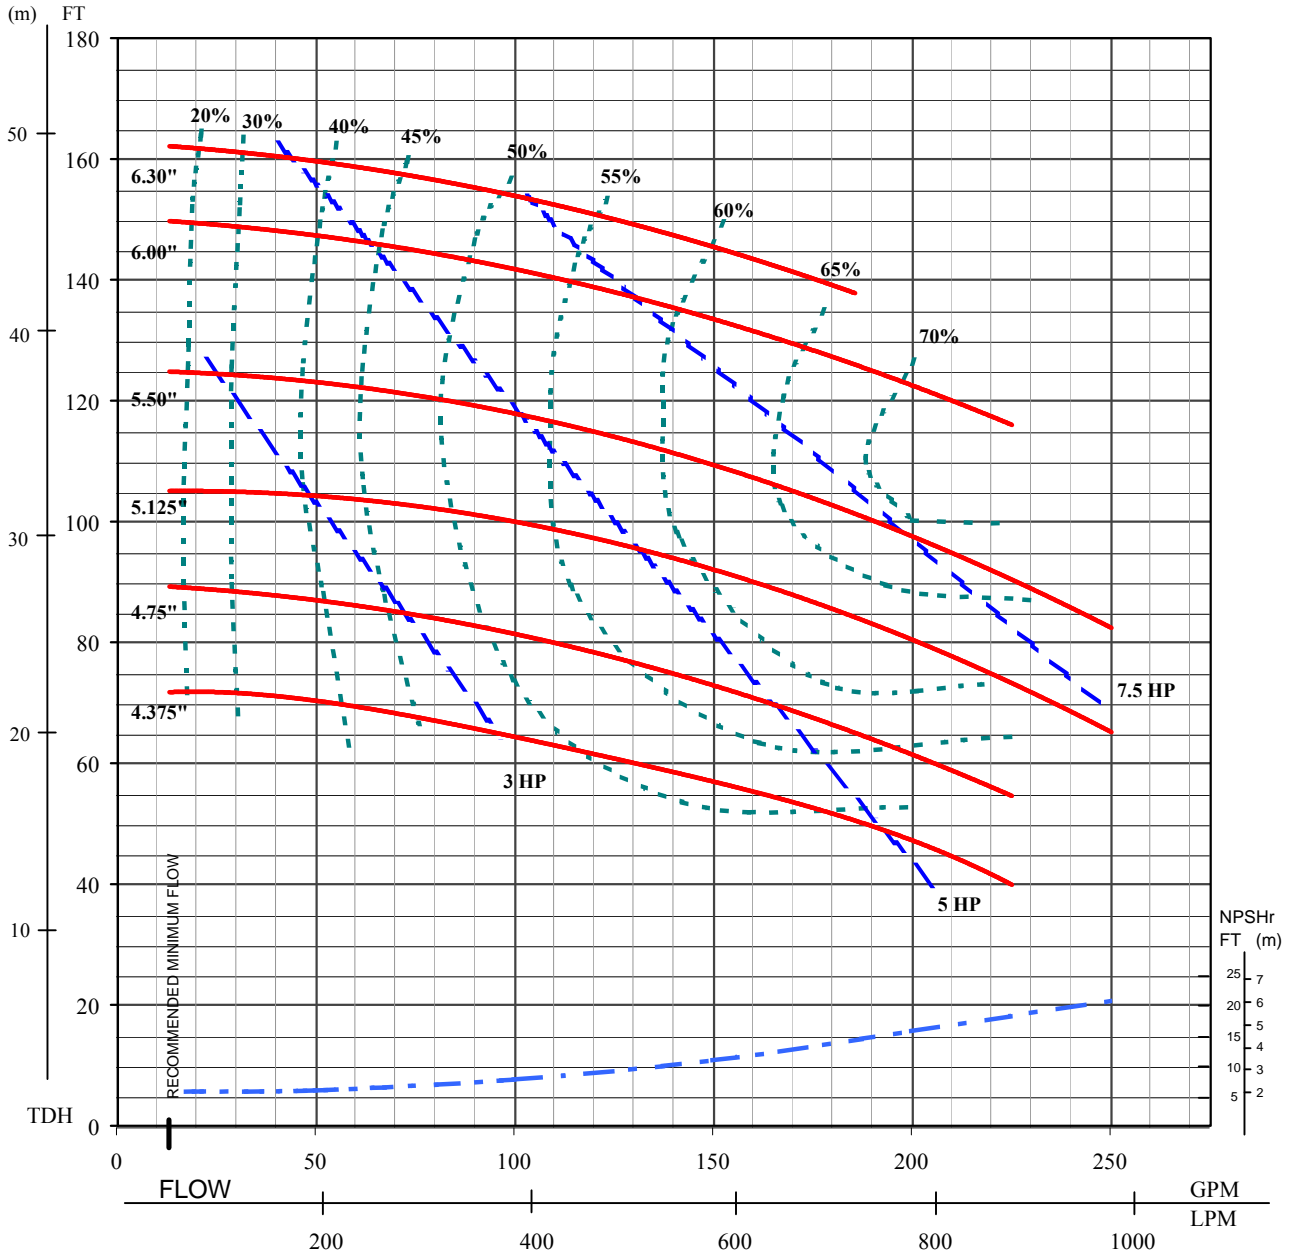

MDM-2526

Curve No.	IP20412.B	Max. Impeller Dia.	6.30"	Suction:	2 1/2"
RPM:	3500	# of Vanes:	6	Discharge:	2"
Date:	1/03	Approved:			