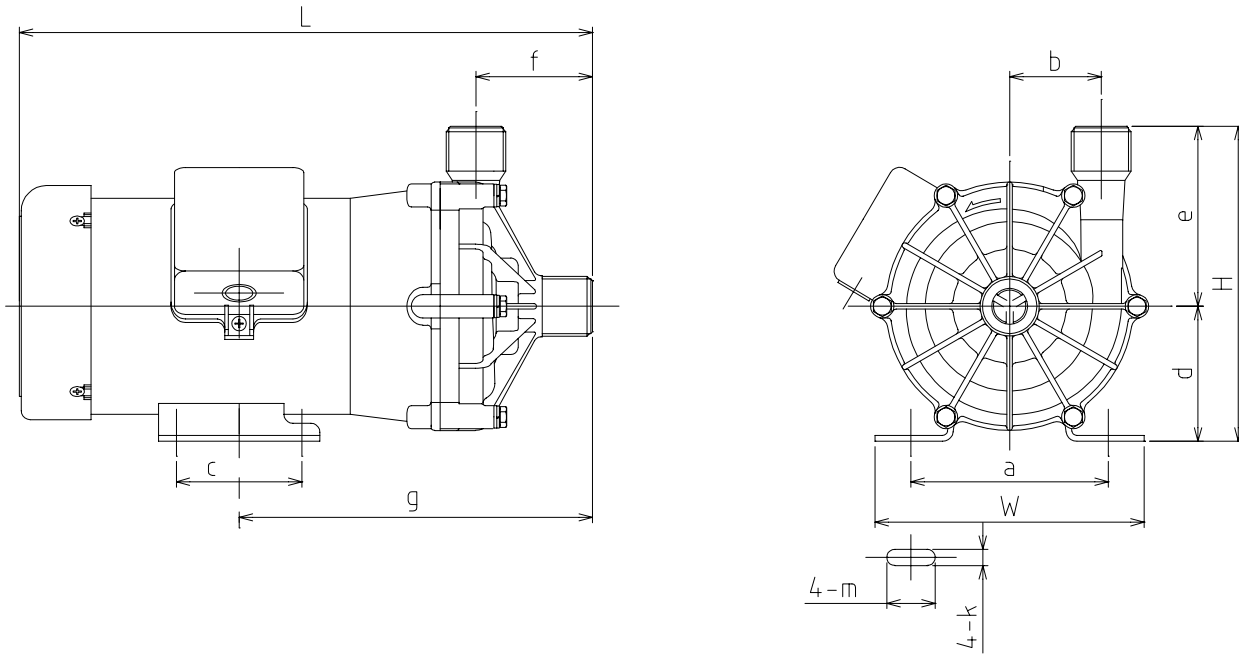

MX-70 / 100 DIMENSIONS AND WEIGHTS

Dimensions in inches (mm)

	W	H	L	a	b	c	d	e	f	g	m	k	Wt. (lbs)
MX-70 (T)	5.12 (130)	6.10 (155)	10.18 (258.5)	4.33 (110)	1.89 (48)	1.57 (40)	2.56 (65)	3.54 (90)	2.09 (53)	7.07 (179.5)	0.28 (7)	0.43 (11)	14.3
MX-100	5.90 (150)	6.89 (175)	12.58 (319.5)	4.33 (110)	2.01 (51)	2.76 (70)	2.95 (75)	3.94 (100)	2.56 (65)	7.76 (197)	0.35 (9)	1.06 (27)	18.1
MX-F100 (Y) (Z)													18.7