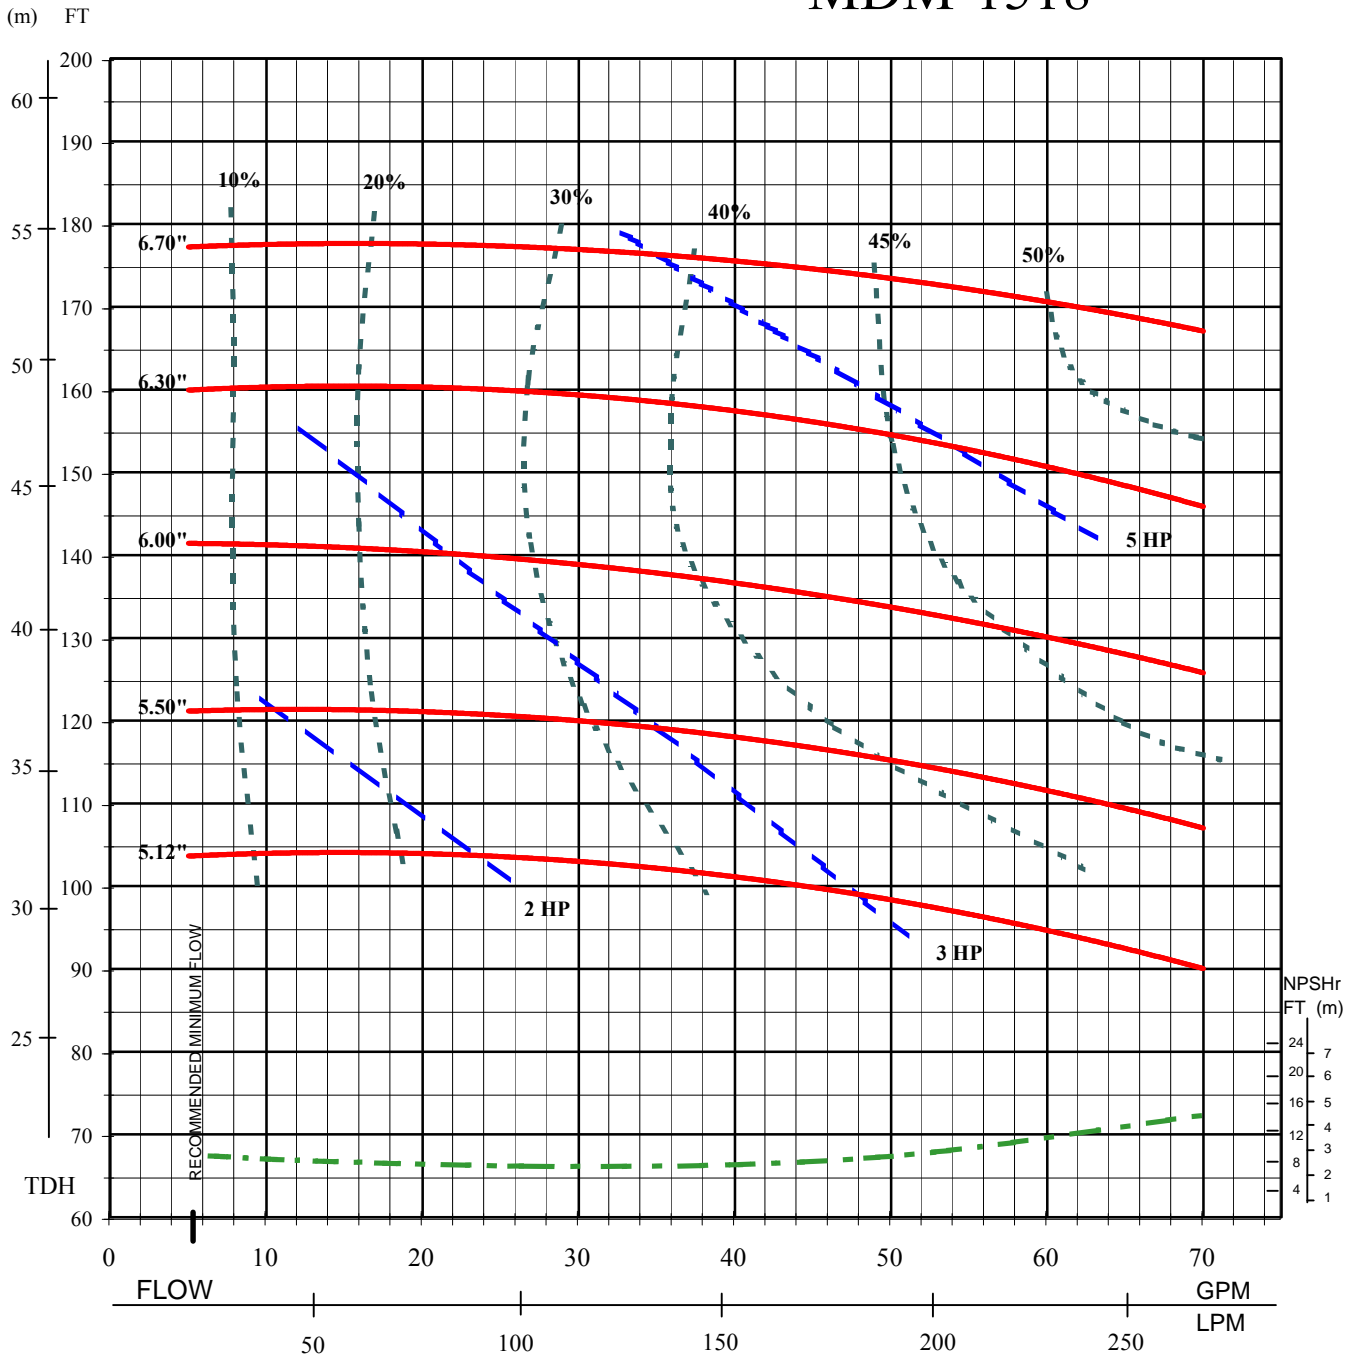

MDM-1518

Curve No.	IP20409.C	Max. Impeller Dia.	6.70"	Suction:	1 1/2"
RPM:	3500	# of Vanes:	6	Discharge:	1"
Date:	4/04	Approved:			