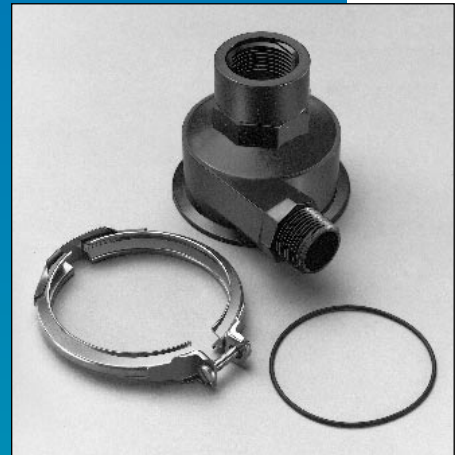

Replacement *Kits*

MAGNETIC DRIVE PUMPS

02501-551 Impeller & Bearing Kit (1)

02501-074 Motor Adapter Kit (2)

02501-561 Body Kit (3)

02500-573 Motor/Hub & Magnet Kit (4)

02501-580 Motor/Hub & Magnet Kit (5)

Notes:

- (1) Impeller and bearing kit includes front and rear thrust bearings, pump shaft, impeller bearing, adapter disc, impeller and magnet assembly and O-ring.
- (2) Motor adapter kit includes motor adapter, screws and washers.
- (3) Body kit includes O-ring, body and V-band clamp assembly.
- (4) Motor/hub and magnet kit includes motor, drive hub, magnet and set screw.
- (5) Motor/hub and magnet kit includes motor, drive hub, magnet and set screw.