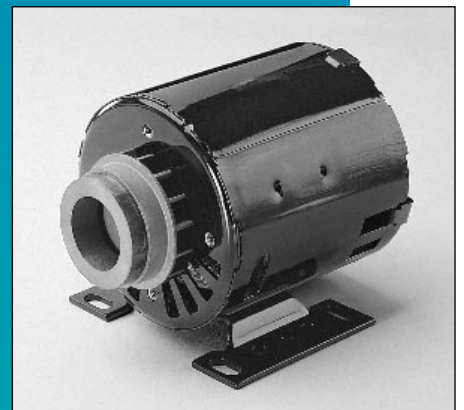

Replacement *Kits*

MAGNETIC DRIVE PUMPS

02501-551 Impeller & Bearing Kit (1)

02501-074 Motor Adapter Kit (2)

02501-561 Body Kit (3)

02500-573 Motor/Hub & Magnet Kit (4)

02501-580 Motor/Hub & Magnet Kit (5)

Notes:

- (1) Impeller and bearing kit includes front and rear thrust bearings, pump shaft, impeller bearing, adapter disc, impeller and magnet assembly and O-ring.
- (2) Motor adapter kit includes motor adapter, screws and washers.
- (3) Body kit includes O-ring, body and V-band clamp assembly.
- (4) Motor/hub and magnet kit includes motor, drive hub, magnet and set screw.
- (5) Motor/hub and magnet kit includes motor, drive hub, magnet and set screw.