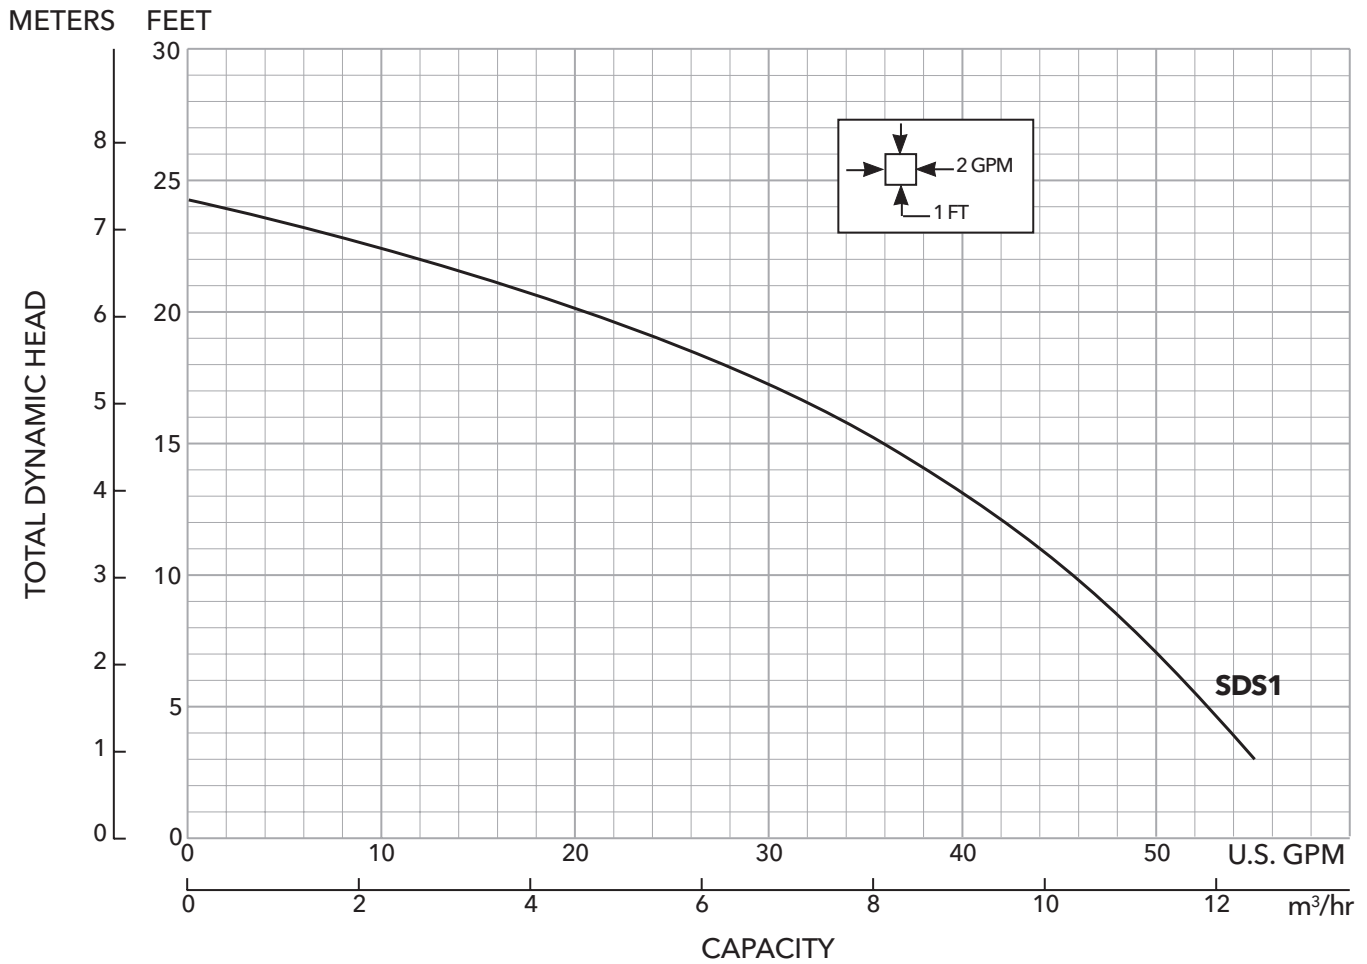

### ASSEMBLED COMPONENTS

- EP0411, 0.4 HP, ¾" solids handling pump is CSA listed.
- CSA listed pump
- A2H11 Vertimaster vertical level switch with 10 foot cord and piggyback plug is UL and CSA listed.
- 10 gallon structural foam basin and cover.
- 1½" NPT threaded vent, discharge and inlet connections.
- 1½" schedule 40 PVC discharge pipe (internal).

### SPECIFICATIONS

- 0.4 HP, 115 V, 1 PH, 1550 RPM, with 10' cord
- Maximum Amps: 12.
- ¾" maximum solids handling.
- Capacities: up to 55 GPM.
- Total heads: up to 24 feet.
- Built in overload with automatic reset.