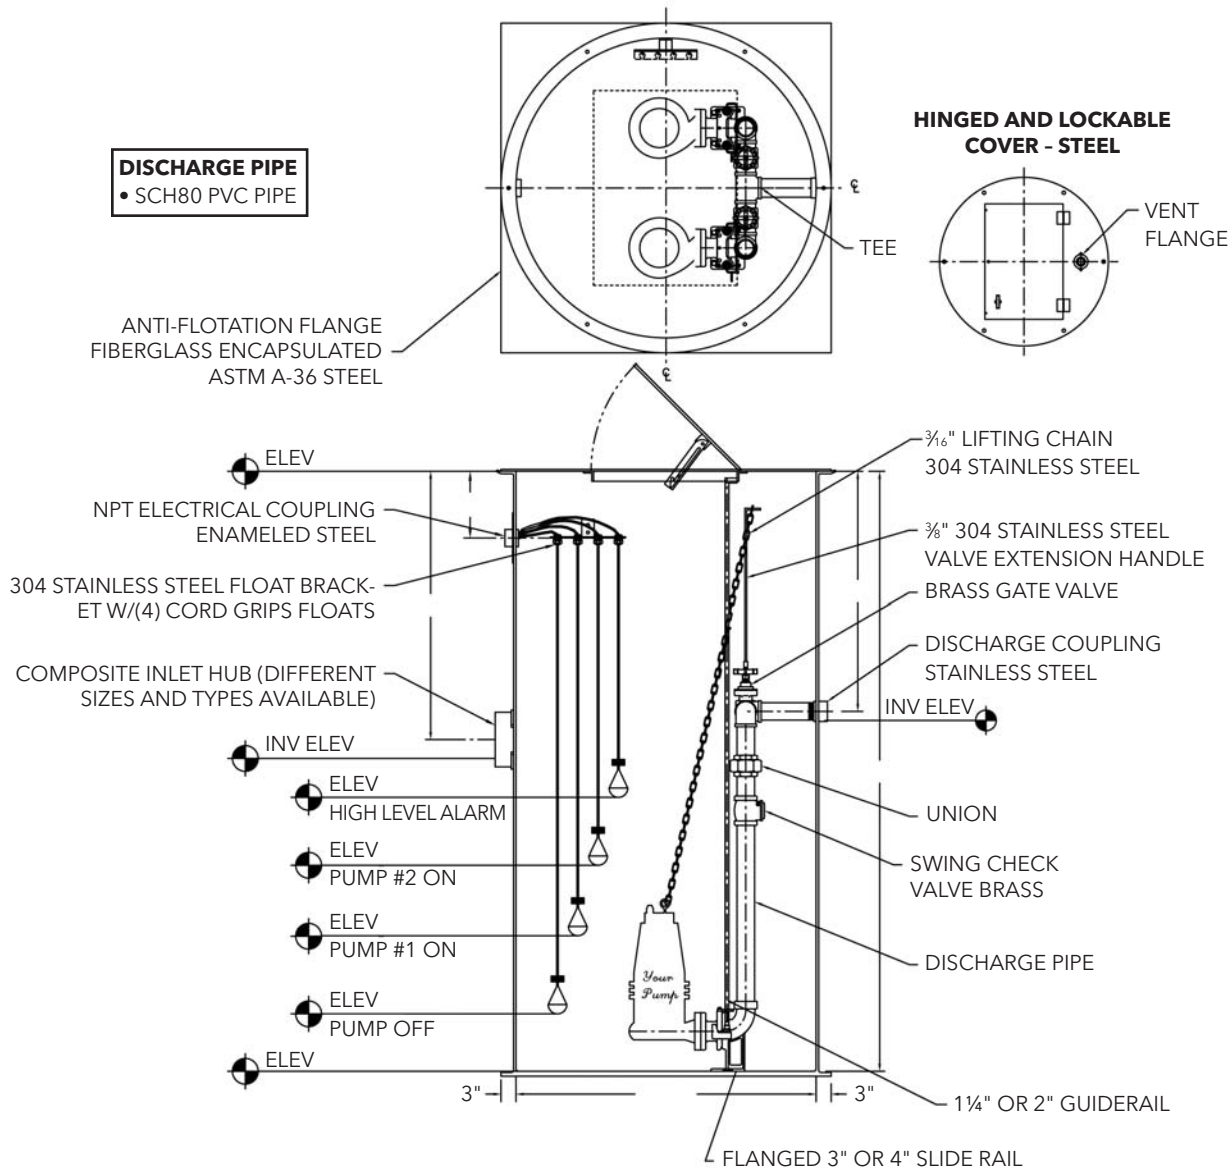

BASIN KIT DIMENSIONAL

BASIN KIT ORDER NUMBERS

SIMPLEX - 3" DISCHARGE, 3" BASE ELBOW CONNECTION

Part No.	Description	Basin Size
S30B4860	48 x 60 Simplex Station	48 x 60
S30B4872	48 x 72 Simplex Station	48 x 72
S30B4884	48 x 84 Simplex Station	48 x 84
S30B4896	48 x 96 Simplex Station	48 x 96
S30B48108	48 x 108 Simplex Station	48 x 108
S30B48120	48 x 120 Simplex Station	48 x 120

DUPLEX - 3" DISCHARGE, 3" BASE ELBOW CONNECTION

Part No.	Description	Basin Size
D30B6060	60 x 60 Duplex Station	60 x 60
D30B6072	60 x 72 Duplex Station	60 x 72
D30B6084	60 x 84 Duplex Station	60 x 84
D30B6096	60 x 96 Duplex Station	60 x 96
D30B6108	60 x 108 Duplex Station	60 x 108
D30B6120	60 x 120 Duplex Station	60 x 120

SIMPLEX - 4" DISCHARGE, 4" BASE ELBOW CONNECTION

Part No.	Description	Basin Size
S40B4860	48 x 60 simplex Station	48 x 60
S40B4872	48 x 72 Simplex Station	48 x 72
S40B4884	48 x 84 Simplex Station	48 x 84
S40B4896	48 x 96 Simplex Station	48 x 96
S40B48108	48 x 108 Simplex Station	48 x 108
S40B48120	48 x 120 Simplex Station	48 x 120

DUPLEX - 4" DISCHARGE, 4" BASE ELBOW CONNECTION

Part No.	Description	Basin Size
D40B6060	60 x 60 Duplex Station	60 x 60
D40B6072	60 x 72 Duplex Station	60 x 72
D40B6084	60 x 84 Duplex Station	60 x 84
D40B6096	60 x 96 Duplex Station	60 x 96
D40B6108	60 x 108 Duplex Station	60 x 108
D40B6120	60 x 120 Duplex Station	60 x 120