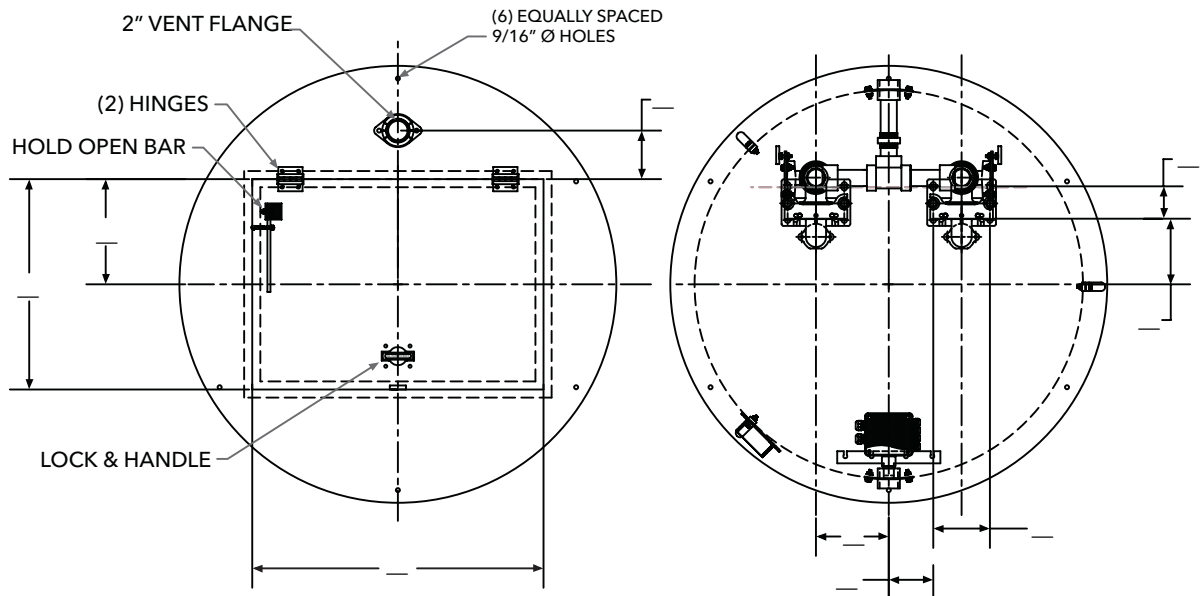

BILL OF MATERIALS FOR BASIN KITS

- Basin in specified size
- Studs for slide rail attachment
- SS discharge coupling
- Nylon electric coupling
- 4" CI hub for inlet - shipped loose
- CentriPro flanged elbow
- SS upper guide rail bracket
- Conery SS intermediate guide rail bracket (used on 84" and deeper)
- 10' SS lift-out chain package(s)
- 2" Guide rail
- PVC SCH 80 discharge pipe
- PVC SCH 80 elbow
- PVC SCH 80 union
- SS Ext handle bracket
- C.I. valves
- Basin lifting lugs
- SS cross braces for upper guide rail bracket and intermediate bracket
- SS float bracket
- SS nuts, bolts and washers
- 3 (simplex) or 4 (duplex) mechanical floats and weights
- Junction box NEMA 4X
- Steel hatch cover

BASIN KIT TOP VIEW

NOTE: MEASUREMENTS OF BASINS ARE ALL I.D., IF NOT OTHERWISE SPECIFIED.

SAMPLE DRAWING