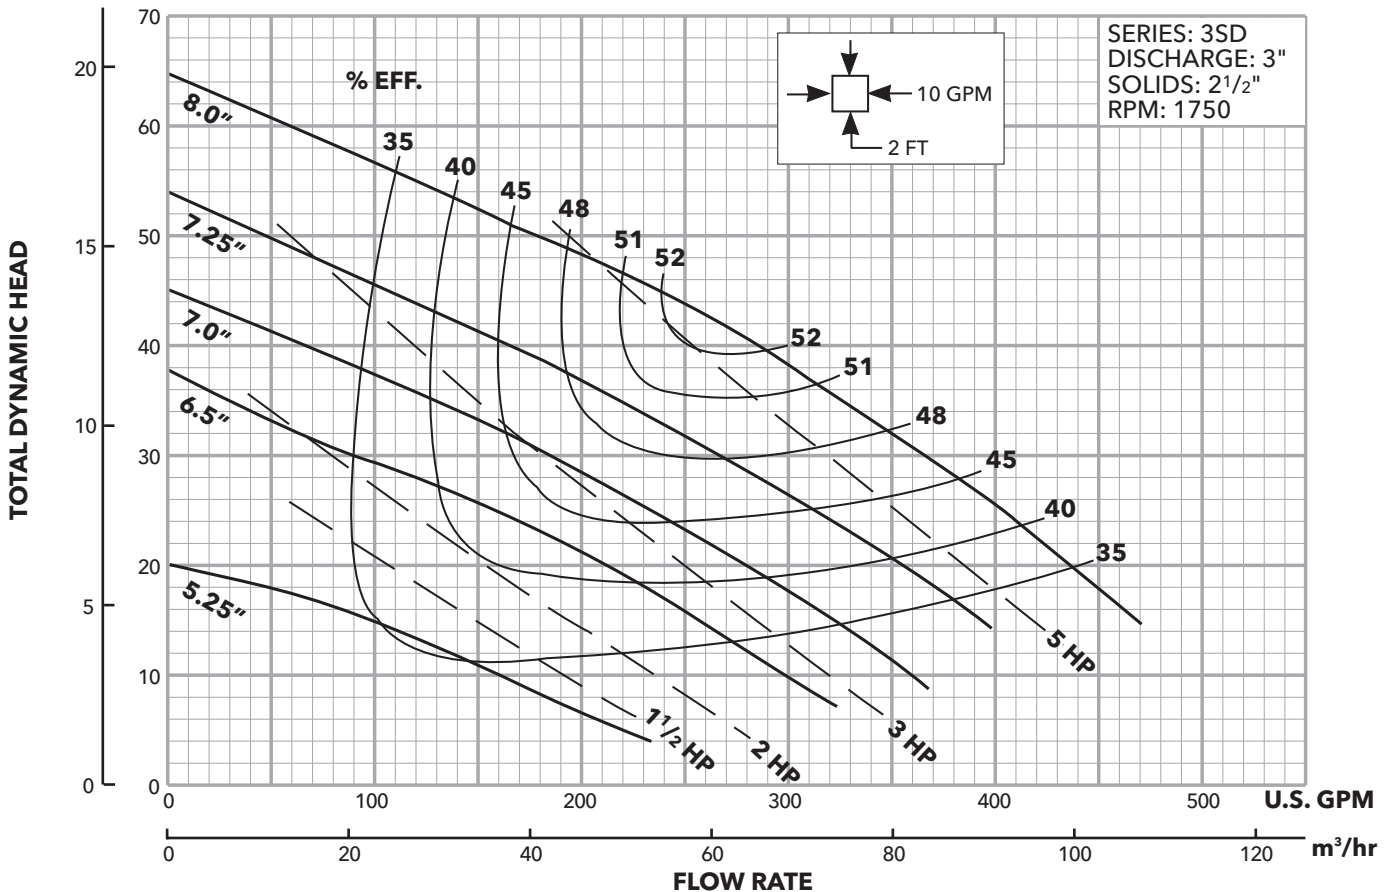

3SD Submersible Sewage Pumps

Impeller Code	Impeller Diameter	Motor HP Rating
A	8"	5
B	7.25"	3
C	7"	2
D	6.50"	1.5
E	5.25"	1.5

METERS FEET

Xylem |'zīləm|

- 1) The tissue in plants that brings water upward from the roots;
- 2) a leading global water technology company.