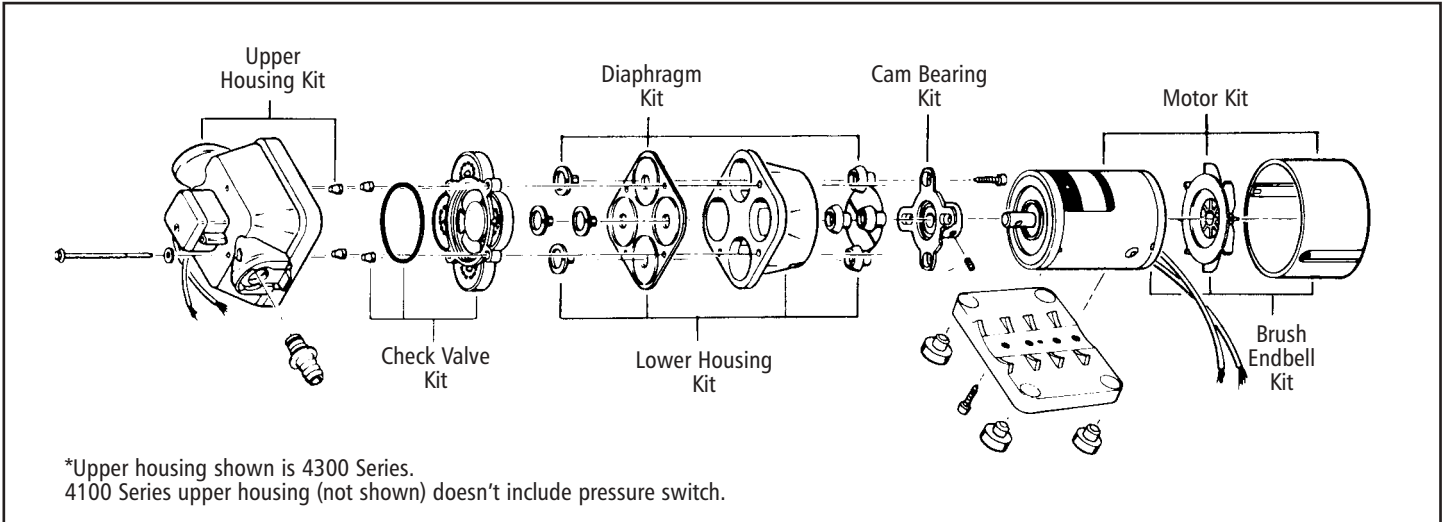

SERVICE PARTS KIT LIST

4000 SERIES INDUSTRIAL

FLOJET®

THE FOLLOWING KITS ARE AVAILABLE FOR THE 4000 SERIES

Upper Housing Kit	Motor	Lower Housing Kit
Cam/Bearing Kit	Brush Endbell Assembly	
Check Valve Assembly	Diaphragm Kit	

Pump Head Assembly (not shown) Includes:
**Cam, Bearing Cover, Inner/Outer Pistons, Diaphragm,
 Check Valve Assembly and Upper Housing Assembly**

To find correct parts kits: Identify the pump model number in the left column and read across to the kit number required.

For individual parts not included in this list, please refer to your installation, operation and service instruction sheet for the particular pump model.

4000 QUAD PARTS KIT LIST - STANDARD PUMP

Part #	Upper Hsg Kit	Check Valve Kit	Diaphragm Kit	Cam Bearing Kit	Motor	Brush Endbell Kit	Pump Head Assy Kit
04100-113	20404-021	20407-010	20403-050	20400-003	02009-037A	20115-220	N/A
04100-143	20404-011	20407-030	20403-040	20400-003	02009-037A	20115-220	20406-004A
04100-343	20404-004	20407-030	20403-040	20400-003	02019-006A	20115-213	20406-004A
04100-500	20404-011	20407-030	20403-040	20400-002	02029-039A	20115-214	20406-074
04100-501	N/A	20407-030	20403-040	20400-002	02029-039A	20115-220	N/A
04100-502	20404-015	20407-020	20403-040	20400-003	02009-037A	20115-220	20406-018A
04100-503	20404-011	20407-030	20403-040	20400-003	02009-027A	20115-213	N/A
04100-505	20404-019	20407-020	20403-040	20400-002	02009-027A	20115-213	N/A
04100-506	N/A	20407-030	20403-040	20400-003	02009-037A	20115-220	20406-004A
04100-507	20404-004	20407-060	20403-040	20400-003	02009-037A	20115-220	N/A
04100-510	20404-011	20407-030	20403-040	20400-003	02009-027A	20115-213	N/A
04100-512	20404-015	20407-020	20403-040	20400-003	02029-037A	20115-220	20406-018A
04100-513	20404-015	20407-030	20403-040	20400-003	02029-058A		20406-018A
04100-514	20404-015	20407-030	20403-040	20400-003	02009-080A	20878-200A	20406-018A
04100-521	20404-015	20407-030	20403-040	20400-003	R2009-116		20406-018A