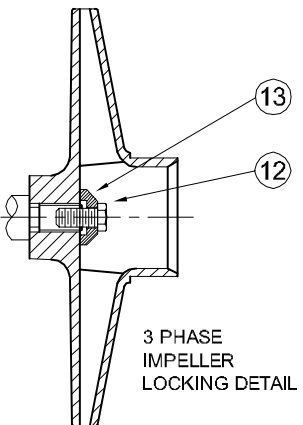

Centrifugals - Close Coupled

1 - MOTORS (All 56J Frame)			
RPM & PHASE	PART NUMBER	HP	
OPEN DRIP PROOF			
3500 RPM Single Phase (ODP)	09581	1/3	
	09582	1/2	
	09625	3/4	
	09650	1	
	09675	1½	
	09677	2	
3500 RPM Three Phase (ODP)	09737	3	
	09661	1/3	
	09662	1/2	
	09652	3/4	
	09653	1	
	09676	1½	
3500 RPM Three Phase (ODP)	09678	2	
	09738	3	
	TOTALLY ENCLOSED		
	3500 RPM Single Phase (TENV / TEFC)	09688	1/2
		09690	3/4
		09692	1
09774		1½	
09827		2	
3500 RPM Three Phase (TENV / TEFC)	09689	1/2	
	09691	3/4	
	09693	1	
	09758	1½	
	09829	2	
	21697	3	
EXPLOSION PROOF			
3500 RPM Single Phase (XP)	20655	1/2	
	20513	3/4	
	20515	1	
	20517	1½	
	20519	2	
3500 RPM Three Phase (XP)	20656	1/2	
	20514	3/4	
	20516	1	
	20518	1½	
	20520	2	
	9909	3	

SECTION CCCP
PAGE 6
DATE 2/05

A Crane Co. Company

PUMPS & SYSTEMS

USA: (937) 778-8947 • Canada: (905) 457-6223 • International: (937) 615-3598