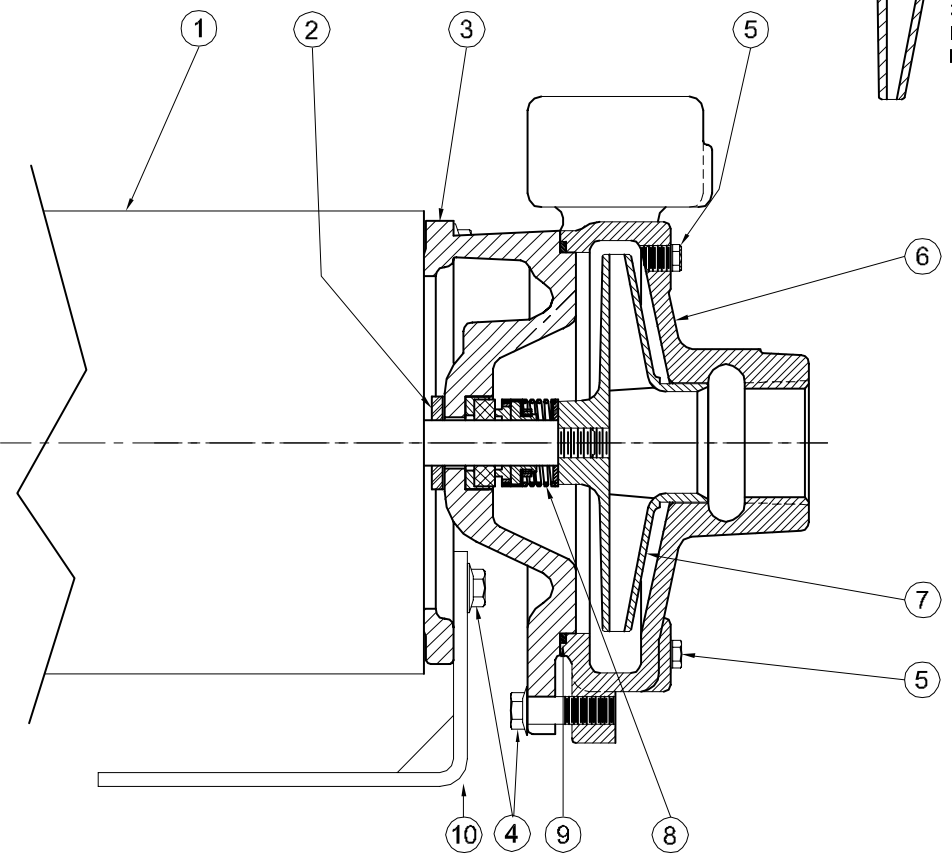

Centrifugals - Close Coupled

1 - MOTORS (All 56J Frame)			
RPM & PHASE	PART NUMBER	HP	
OPEN DRIP PROOF			
3500 RPM Single Phase (ODP)	09581	1/3	
	09582	1/2	
	09625	3/4	
	09650	1	
	09675	1½	
	09677	2	
3500 RPM Three Phase (ODP)	09737	3	
	09661	1/3	
	09662	1/2	
	09652	3/4	
	09653	1	
	09676	1½	
3500 RPM Three Phase (ODP)	09678	2	
	09738	3	
	TOTALLY ENCLOSED		
	3500 RPM Single Phase (TENV / TEFC)	09688	1/2
		09690	3/4
		09692	1
09774		1½	
09827		2	
3500 RPM Three Phase (TENV / TEFC)	09689	1/2	
	09691	3/4	
	09693	1	
	09758	1½	
	09829	2	
	21697	3	
EXPLOSION PROOF			
3500 RPM Single Phase (XP)	20655	1/2	
	20513	3/4	
	20515	1	
	20517	1½	
	20519	2	
3500 RPM Three Phase (XP)	20656	1/2	
	20514	3/4	
	20516	1	
	20518	1½	
	20520	2	
	9909	3	

SECTION CCCP
PAGE 6
DATE 2/05

A Crane Co. Company

PUMPS & SYSTEMS

USA: (937) 778-8947 • Canada: (905) 457-6223 • International: (937) 615-3598