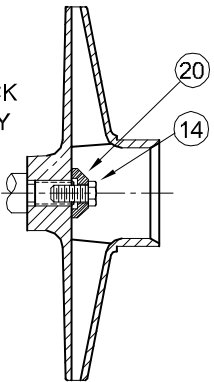

Centrifugals - Self-Priming

IMPELLER LOCK
3 PHASE ONLY