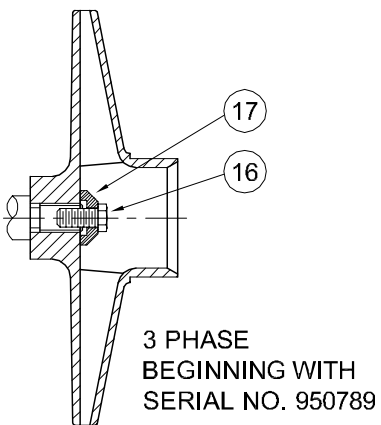

Centrifugals - Close Coupled

1 - MOTORS (All 56J Frame)			
RPM & PHASE	PART NUMBER	HP	
OPEN DRIP PROOF			
3500 RPM Single Phase (ODP)	09581	1/3	
	09582	1/2	
	09625	3/4	
	09650	1	
	09675	1½	
	09677	2	
3500 RPM Three Phase (ODP)	09737	3	
	09661	1/3	
	09662	1/2	
	09652	3/4	
	09653	1	
	09676	1½	
3500 RPM Three Phase (ODP)	09678	2	
	09738	3	
	TOTALLY ENCLOSED		
	3500 RPM Single Phase (TENV / TEFC)	09688	1/2
		09690	3/4
		09692	1
09774		1½	
3500 RPM Three Phase (TENV / TEFC)	09827	2	
	09689	1/2	
	09691	3/4	
	09693	1	
	09758	1½	
3500 RPM Three Phase (TENV / TEFC)	09829	2	
	21697	3	
	EXPLOSION PROOF		
	3500 RPM Single Phase (XP)	20655	1/2
20513		3/4	
20515		1	
20517		1½	
20519		2	
3500 RPM Three Phase (XP)	20656	1/2	
	20514	3/4	
	20516	1	
	20518	1½	
	20520	2	
09909	3		

SECTION CCCP
PAGE 20
DATE 2/05

A Crane Co. Company

PUMPS & SYSTEMS

USA: (937) 778-8947 • Canada: (905) 457-6223 • International: (937) 615-3598