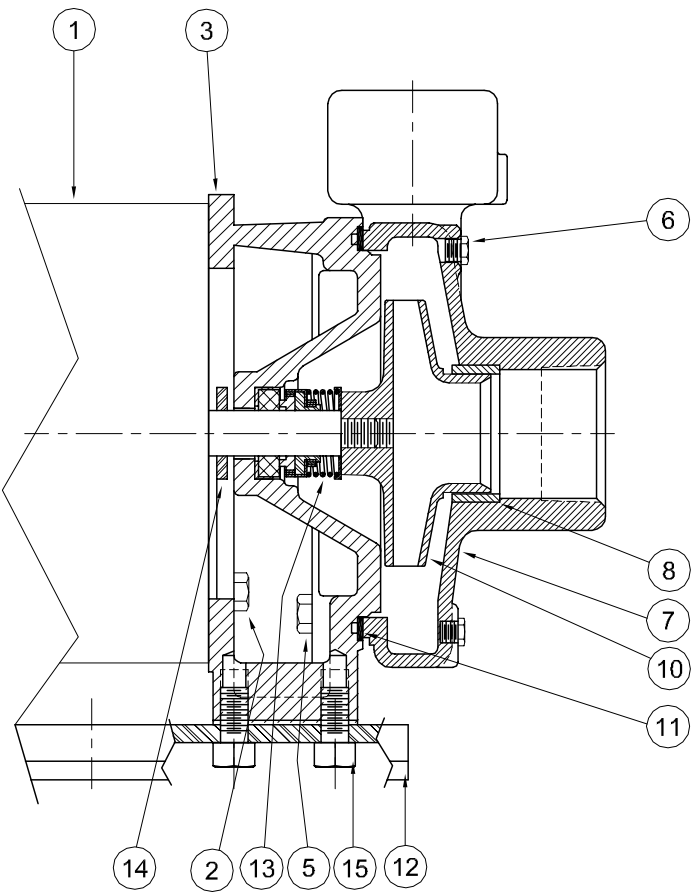

Centrifugals - Close Coupled

1 - MOTORS (All 56J Frame)			
RPM & PHASE	PART NUMBER	HP	
OPEN DRIP PROOF			
3500 RPM Single Phase (ODP)	09581	1/3	
	09582	1/2	
	09625	3/4	
	09650	1	
	09675	1½	
	09677	2	
3500 RPM Three Phase (ODP)	09737	3	
	09661	1/3	
	09662	1/2	
	09652	3/4	
	09653	1	
	09676	1½	
3500 RPM Three Phase (ODP)	09678	2	
	09738	3	
	TOTALLY ENCLOSED		
	3500 RPM Single Phase (TENV / TEFC)	09688	1/2
		09690	3/4
		09692	1
09774		1½	
3500 RPM Three Phase (TENV / TEFC)	09827	2	
	09689	1/2	
	09691	3/4	
	09693	1	
	09758	1½	
3500 RPM Three Phase (TENV / TEFC)	09829	2	
	21697	3	
	EXPLOSION PROOF		
	3500 RPM Single Phase (XP)	20655	1/2
20513		3/4	
20515		1	
20517		1½	
20519		2	
3500 RPM Three Phase (XP)	20656	1/2	
	20514	3/4	
	20516	1	
	20518	1½	
	20520	2	
09909	3		

SECTION CCCP
PAGE 20
DATE 2/05

A Crane Co. Company

PUMPS & SYSTEMS

USA: (937) 778-8947 • Canada: (905) 457-6223 • International: (937) 615-3598