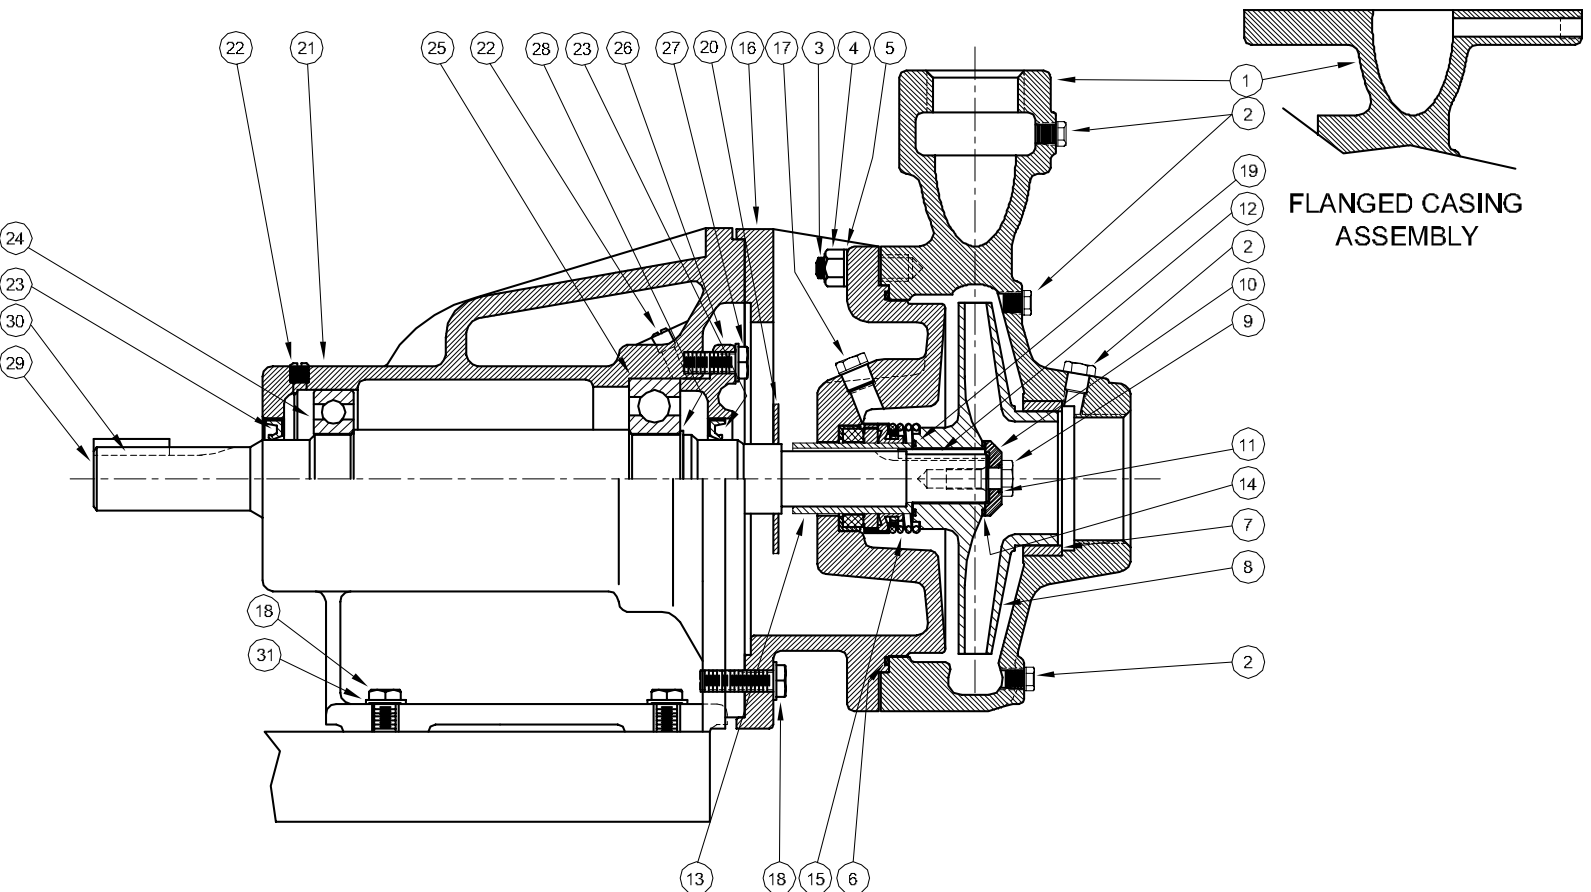

*Centrifugals - Base Mounted*

SYMBOL NUMBER	PART NUMBER	QTY	DESCRIPTION
++ 8	09928	1	Impeller - GNB6-1-1/2
	09929	1	Impeller - GNB6-2
	20678	1	Impeller - GNB6-2-1/2
	20420	1	Impeller - GNB7-2
	20421	1	Impeller - GNB7A-2
	21087-1	1	Impeller - GNB7-2-1/2
	20427	1	Impeller - GNB9-1-1/2
	21172-1	1	Impeller - GNB9-2
	21203-1	1	Impeller - GNB9-2-1/2
	21557-1	1	Impeller - GNB9-3F
9	1-529-1	1	Cap Screw - SS
10	22105-C	1	Washer - Bronze
11	22080	1	O-Ring Gasket - Buna-N (Std)
	2-31005-012	1	O-Ring Gasket - Viton
	22093	1	O-Ring Gasket - EPT**
	22082	1	O-Ring Gasket - Teflon
12	23014	1	Key
13	22063-C	1	Shaft Sleeve - Bronze
+ 14	09933	1	Flat Gasket +
	22083	1	O-Ring Gasket - Buna-N (Std)
	22084	1	O-Ring Gasket - Viton
	22094	1	O-Ring Gasket - EPT**
	22085	1	O-Ring Gasket - Teflon
15	09917	1	Mechanical Seal - Buna-N (Std)
	09926	1	Mechanical Seal - Viton
	21271	1	Mechanical Seal - EPT**
16	09920	1	Adapter - GNB6
	20419	1	Adapter - GNB7
	20431	1	Adapter Assy ♦ - GNB9
17	04236	1	Pipe Plug 1/4" - Bronze
	1-68-6	8	Cap Screw

"CONTINUED ON NEXT PAGE"

- (\*) Casing Assy. include Symbol Numbers 2, 3 & 7.
- (\*\*) For hot water or Caustic service.
- (+) Series GNB pumps have been manufactured with either flat or O-ring type gaskets. Determine which type is required before ordering. When in doubt, order flat gaskets.
- (++) Specific impeller diameter is identified by the last 3 digits of the Pump Catalog Number. To order correct impeller, this 3 digit suffix must be added to basic impeller number listed above. EXAMPLE: For Pump Catalog No. GNB6-1-1/2-5.25, order impeller Part No. 09928-5.25
- (♦) Adapter Assy. includes symbol number 7.

(++) Specific impeller diameter is identified by the last 3 digits of the Pump Catalog Number. To order correct impeller, this 3 digit suffix must be added to basic impeller number listed above. EXAMPLE: For Pump Catalog No. GNAB6-1-1/2-5.25, order impeller Part No. 09928-5.25