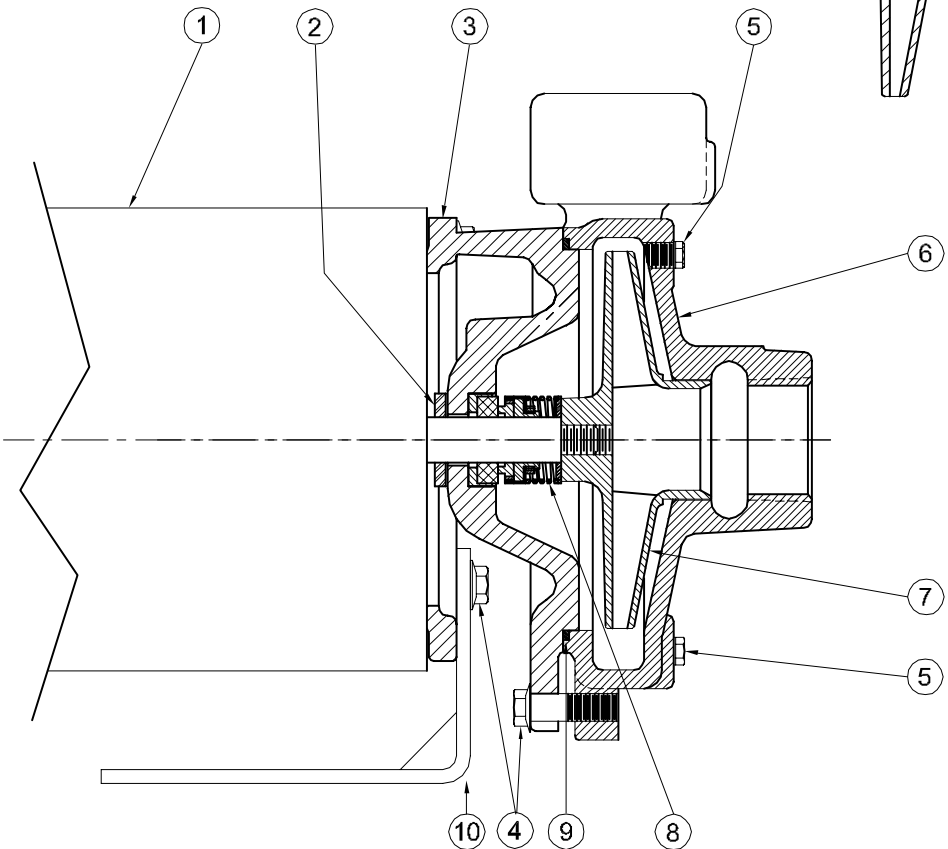

Centrifugals - Close Coupled

1 - MOTORS (All 56J Frame)			
RPM & PHASE	PART NUMBER	HP	
OPEN DRIP PROOF			
3500 RPM Single Phase (ODP)	09581	1/3	
	09582	1/2	
	09625	3/4	
	09650	1	
	09675	1½	
	09677	2	
3500 RPM Three Phase (ODP)	09737	3	
	09661	1/3	
	09662	1/2	
	09652	3/4	
	09653	1	
	09676	1½	
3500 RPM Three Phase (ODP)	09678	2	
	09738	3	
	TOTALLY ENCLOSED		
	3500 RPM Single Phase (TENV / TEFC)	09688	1/2
		09690	3/4
		09692	1
09774		1½	
3500 RPM Three Phase (TENV / TEFC)	09827	2	
	09689	1/2	
	09691	3/4	
	09693	1	
	09758	1½	
3500 RPM Three Phase (TENV / TEFC)	09829	2	
	21697	3	
	EXPLOSION PROOF		
3500 RPM Single Phase (XP)	20655	1/2	
	20513	3/4	
	20515	1	
	20517	1½	
	20519	2	
3500 RPM Three Phase (XP)	20656	1/2	
	20514	3/4	
	20516	1	
	20518	1½	
	20520	2	
9909	3		

SYMBOL NUMBER	PART NUMBER	QTY	DESCRIPTION
8	08514	1	Mechanical Seal - Buna-N
	09762	1	Mechanical Seal - Viton
	20764-C	1	Mechanical Seal - EPT**
9	GA5-1-1/4 SERIES		
	21333	1	O-Ring - Buna-N (Std)
	21546	1	O-Ring - Viton
	22058	1	O-Ring - Teflon
	22132	1	O-Ring - EPT**
	GA6-1-1/4 SERIES		
	22021	1	O-Ring - Buna-N (Std)
	22020	1	O-Ring - Viton
	22102	1	O-Ring - Teflon
	22133	1	O-Ring - EPT**
10	22751	1	Bracket
12	21182	1	Machine Screw 1/4-28 UNFX x 1/2"
13	21181-C	1	Washer - Bronze
DIFFERING PARTS FOR ALL BRONZE CONSTRUCTION			
3	22752-A	1	Adapter - Bronze - GA5-1¼AB
	22754-A	1	Adapter - Bronze - GA6-1¼AB
5	01691-A	2	Plug 1/8" Bronze
6	22766-A	1	Casing - Bronze - GA5 -1¼AB
	22767-A	1	Casing - Bronze - GA6-1¼AB
DIFFERING PARTS FOR ALL IRON CONSTRUCTION			
5	00158	2	Plug, 1/8-27 NPT
7	09680-C	1	Impeller - Iron*
13	21181-A	1	Washer - SS