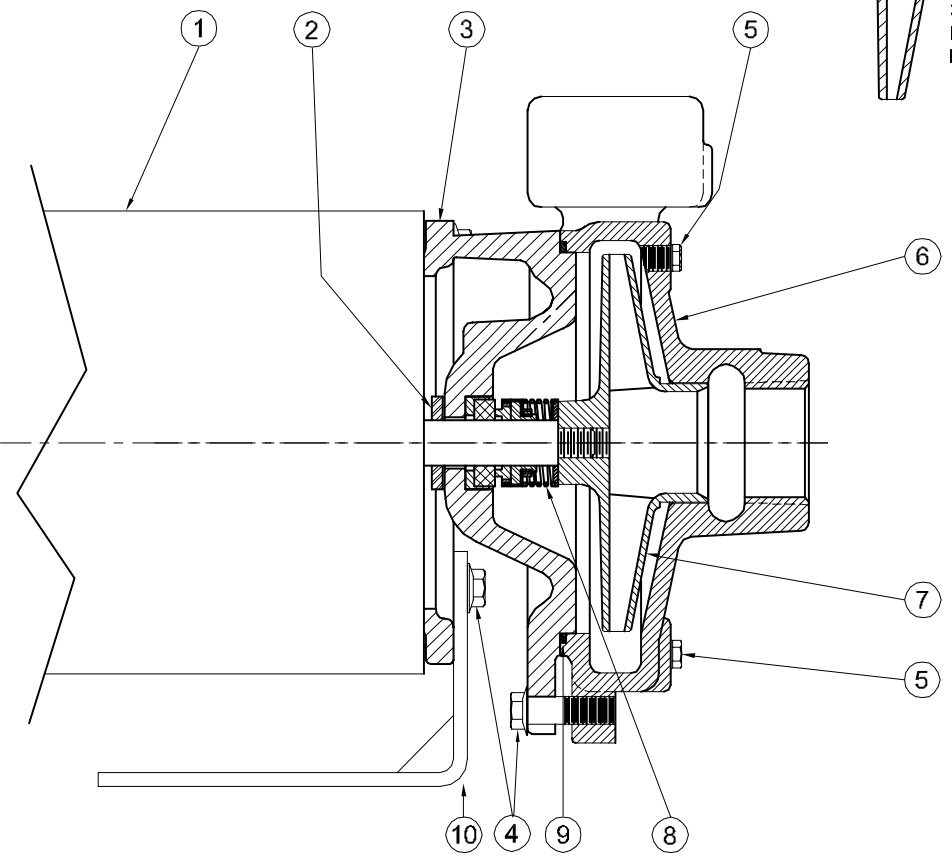

Centrifugals - Close Coupled

1 - MOTORS (All 56J Frame)			
RPM & PHASE	PART NUMBER	HP	
OPEN DRIP PROOF			
3500 RPM Single Phase (ODP)	09581	1/3	
	09582	1/2	
	09625	3/4	
	09650	1	
	09675	1½	
	09677	2	
3500 RPM Three Phase (ODP)	09737	3	
	09661	1/3	
	09662	1/2	
	09652	3/4	
	09653	1	
	09676	1½	
3500 RPM Three Phase (ODP)	09678	2	
	09738	3	
	TOTALLY ENCLOSED		
	3500 RPM Single Phase (TENV / TEFC)	09688	1/2
		09690	3/4
		09692	1
09774		1½	
09827		2	
3500 RPM Three Phase (TENV / TEFC)	09689	1/2	
	09691	3/4	
	09693	1	
	09758	1½	
	09829	2	
	21697	3	
EXPLOSION PROOF			
3500 RPM Single Phase (XP)	20655	1/2	
	20513	3/4	
	20515	1	
	20517	1½	
	20519	2	
3500 RPM Three Phase (XP)	20656	1/2	
	20514	3/4	
	20516	1	
	20518	1½	
	20520	2	
	9909	3	

SECTION CCCP
PAGE 6
DATE 2/05

A Crane Co. Company

PUMPS & SYSTEMS

USA: (937) 778-8947 • Canada: (905) 457-6223 • International: (937) 615-3598

SYMBOL NUMBER	PART NUMBER	QTY	DESCRIPTION
8	08514 09762 20764-C	1 1 1	Mechanical Seal - Buna-N Mechanical Seal - Viton Mechanical Seal - EPT**
9	GA5-1-1/4 SERIES		
	21333	1	O-Ring - Buna-N (Std)
	21546	1	O-Ring - Viton
	22058	1	O-Ring - Teflon
	22132	1	O-Ring - EPT**
	GA6-1-1/4 SERIES		
	22021	1	O-Ring - Buna-N (Std)
	22020	1	O-Ring - Viton
	22102	1	O-Ring - Teflon
	22133	1	O-Ring - EPT**
10	22751	1	Bracket
12	21182	1	Machine Screw 1/4-28 UNFX x 1/2"
13	21181-C	1	Washer - Bronze
DIFFERING PARTS FOR ALL BRONZE CONSTRUCTION			
3	22752-A	1	Adapter - Bronze - GA5-1¼AB
	22754-A	1	Adapter - Bronze - GA6-1¼AB
5	01691-A	2	Plug 1/8" Bronze
6	22766-A	1	Casing - Bronze - GA5 -1¼AB
	22767-A	1	Casing - Bronze - GA6-1¼AB
DIFFERING PARTS FOR ALL IRON CONSTRUCTION			
5	00158	2	Plug, 1/8-27 NPT
7	09680-C	1	Impeller - Iron*
13	21181-A	1	Washer - SS