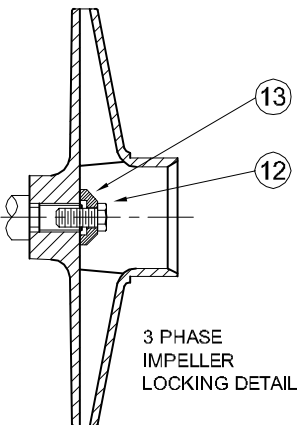

Centrifugals - Close Coupled

1 - MOTORS (All 56J Frame)			
RPM & PHASE	PART NUMBER	HP	
OPEN DRIP PROOF			
3500 RPM Single Phase (ODP)	09581	1/3	
	09582	1/2	
	09625	3/4	
	09650	1	
	09675	1½	
	09677	2	
3500 RPM Three Phase (ODP)	09737	3	
	09661	1/3	
	09662	1/2	
	09652	3/4	
	09653	1	
	09676	1½	
3500 RPM Three Phase (ODP)	09678	2	
	09738	3	
	TOTALLY ENCLOSED		
	3500 RPM Single Phase (TENV / TEFC)	09688	1/2
		09690	3/4
		09692	1
09774		1½	
09827		2	
3500 RPM Three Phase (TENV / TEFC)	09689	1/2	
	09691	3/4	
	09693	1	
	09758	1½	
	09829	2	
	21697	3	
EXPLOSION PROOF			
3500 RPM Single Phase (XP)	20655	1/2	
	20513	3/4	
	20515	1	
	20517	1½	
	20519	2	
3500 RPM Three Phase (XP)	20656	1/2	
	20514	3/4	
	20516	1	
	20518	1½	
	20520	2	
	9909	3	

SECTION CCCP
PAGE 6
DATE 2/05

A Crane Co. Company

PUMPS & SYSTEMS

USA: (937) 778-8947 • Canada: (905) 457-6223 • International: (937) 615-3598