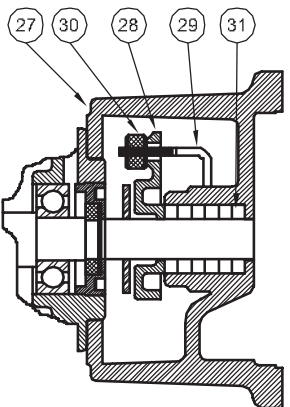

Turbines - Base Mounted

SYMBOL NUMBER	PART NUMBER	QTY	DESCRIPTION
26	09789-5	1	Raceway - ES5M
	09789-6	1	Raceway - ES6M
	09789-7	1	Raceway - ES7M
	09789-8	1	Raceway - ES8M
	09789-9	1	Raceway - ES9M
27	09792	1	Frame (for stuffing box)
28	05812-B	1	Gland, Stuffing Box
29	07003	2	Gland Bolt
30	04211	2	Gland Nut
31	05468	5	Packing
32	02953	1	Pipe Plug - 1/2"
	21348	1	Power Frame Assy (Includes symbols 1 thru 8 and 12)
DIFFERING PARTS FOR ALL BRONZE CONSTRUCTION			
15	09787-A	1	Frame (for mechanical seal)
27	09792-A	1	Frame (for packing gland)
20	09790-C	1	Case
25	03121-A	4	Cap Screw
24	08771	4	Cap Screw - SS

REPAIR KITS FOR CT SERIES PUMPS	
CATALOG NO.	FOR USE WITH
20522-5	ES5M
20522-6	ES6M
20522-7	ES7M
20522-8	ES8M
20522-9	ES9M

Kit includes: Impeller, Raceway, Mechanical Seal, Gasket, Suction Sleeve, Raceway Screws, Impeller Locknut, Shaft Key and Instructions

SYMBOL NUMBER	PART NUMBER	QTY	DESCRIPTION
1	01420	1	Key
2	20939	1	Oil Seal
3	20922	1	Spring
4	01691	2	Plug, 1/8"
5	21463	2	Bearing
6	20921	1	Shaft
7	20920	1	Bearing Housing
8	09781	1	Impeller Adjusting Screw
9	07576	1	Lock, Adjusting Screw
11	07577	1	Screw - #10-24 x 3/8" Lg
12	08324		Slinger Washer
14	08991	1	Mechanical Seal - Buna-N (Std)
	09813-C	1	Mechanical Seal - Viton
	21934	1	Mechanical Seal - EPT
15 16	09787	1	Frame (for mechanical seal)
	09791	1	O-Ring Gasket - Buna-N (Std)
	09817	1	O-Ring Gasket - Viton
	22135	1	O-Ring Gasket - EPT
	22104	1	O-Ring Gasket - Teflon
	02535	2	Screw, Raceway to Frame
* 18	SA09788-5	1	Impeller - ES5M
	SA09788-6	1	Impeller - ES6M
	SA09788-7	1	Impeller - ES7M
	SA09788-HT-8	1	Impeller - ES8M
	SA09788-HT-9	1	Impeller - ES9M
19	01404	1	Impeller Locknut
20	09790-B	1	Case
21	04236	3	Pipe Plug - 1/4"
22	04231	1	Suction Sleeve - Buna-N (Std)
	09695	1	Suction Sleeve - Viton
	20285	1	Suction Sleeve - EPT
23	01457	1	Key, Woodruff (as shown) (repair kit only)
	21748-A	1	Key, Square
24	01931	4	Cap Screw, 7/16-14 x 1 1/4" Lg
25	03121	4	Cap Screw, 1/4-20 x 3/4" Lg