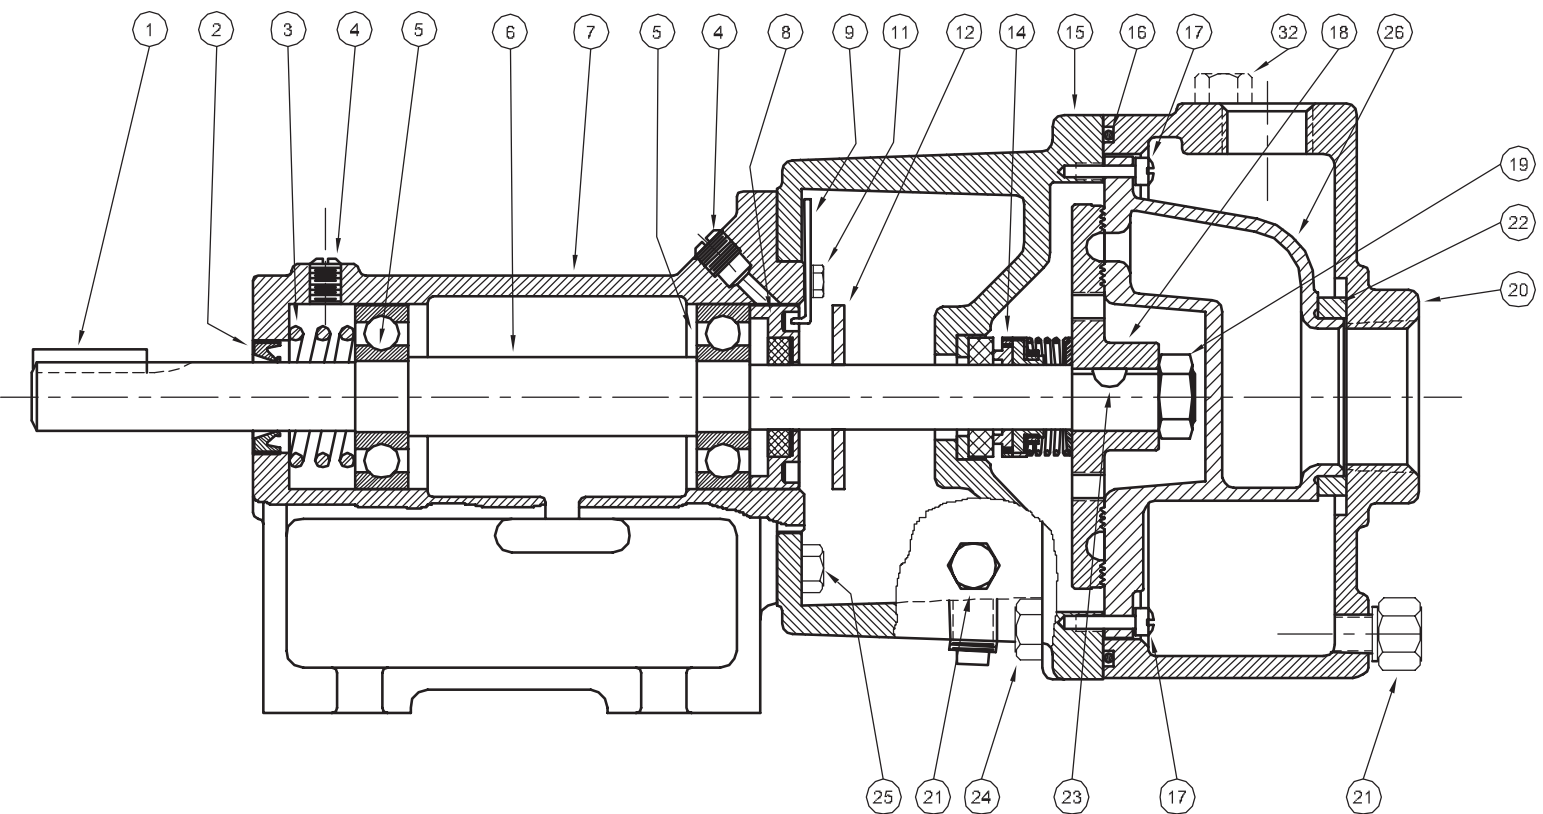

Turbines - Base Mounted

SYMBOL NUMBER	PART NUMBER	QTY	DESCRIPTION
26	09789-5	1	Raceway - ES5M
	09789-6	1	Raceway - ES6M
	09789-7	1	Raceway - ES7M
	09789-8	1	Raceway - ES8M
	09789-9	1	Raceway - ES9M
27	09792	1	Frame (for stuffing box)
28	05812-B	1	Gland, Stuffing Box
29	07003	2	Gland Bolt
30	04211	2	Gland Nut
31	05468	5	Packing
32	02953	1	Pipe Plug - 1/2"
	21348	1	Power Frame Assy (Includes symbols 1 thru 8 and 12)
DIFFERING PARTS FOR ALL BRONZE CONSTRUCTION			
15	09787-A	1	Frame (for mechanical seal)
27	09792-A	1	Frame (for packing gland)
20	09790-C	1	Case
25	03121-A	4	Cap Screw
24	08771	4	Cap Screw - SS

REPAIR KITS FOR CT SERIES PUMPS	
CATALOG NO.	FOR USE WITH
20522-5	ES5M
20522-6	ES6M
20522-7	ES7M
20522-8	ES8M
20522-9	ES9M

Kit includes: Impeller, Raceway, Mechanical Seal, Gasket, Suction Sleeve, Raceway Screws, Impeller Locknut, Shaft Key and Instructions

SYMBOL NUMBER	PART NUMBER	QTY	DESCRIPTION
1	01420	1	Key
2	20939	1	Oil Seal
3	20922	1	Spring
4	01691	2	Plug, 1/8"
5	21463	2	Bearing
6	20921	1	Shaft
7	20920	1	Bearing Housing
8	09781	1	Impeller Adjusting Screw
9	07576	1	Lock, Adjusting Screw
11	07577	1	Screw - #10-24 x 3/8" Lg
12	08324		Slinger Washer
14	08991	1	Mechanical Seal - Buna-N (Std)
	09813-C	1	Mechanical Seal - Viton
	21934	1	Mechanical Seal - EPT
15 16	09787	1	Frame (for mechanical seal)
	09791	1	O-Ring Gasket - Buna-N (Std)
	09817	1	O-Ring Gasket - Viton
	22135	1	O-Ring Gasket - EPT
	22104	1	O-Ring Gasket - Teflon
	02535	2	Screw, Raceway to Frame
* 18	SA09788-5	1	Impeller - ES5M
	SA09788-6	1	Impeller - ES6M
	SA09788-7	1	Impeller - ES7M
	SA09788-HT-8	1	Impeller - ES8M
	SA09788-HT-9	1	Impeller - ES9M
19	01404	1	Impeller Locknut
20	09790-B	1	Case
21	04236	3	Pipe Plug - 1/4"
22	04231	1	Suction Sleeve - Buna-N (Std)
	09695	1	Suction Sleeve - Viton
	20285	1	Suction Sleeve - EPT
23	01457	1	Key, Woodruff (as shown) (repair kit only)
	21748-A	1	Key, Square
24	01931	4	Cap Screw, 7/16-14 x 1 1/4" Lg
25	03121	4	Cap Screw, 1/4-20 x 3/4" Lg