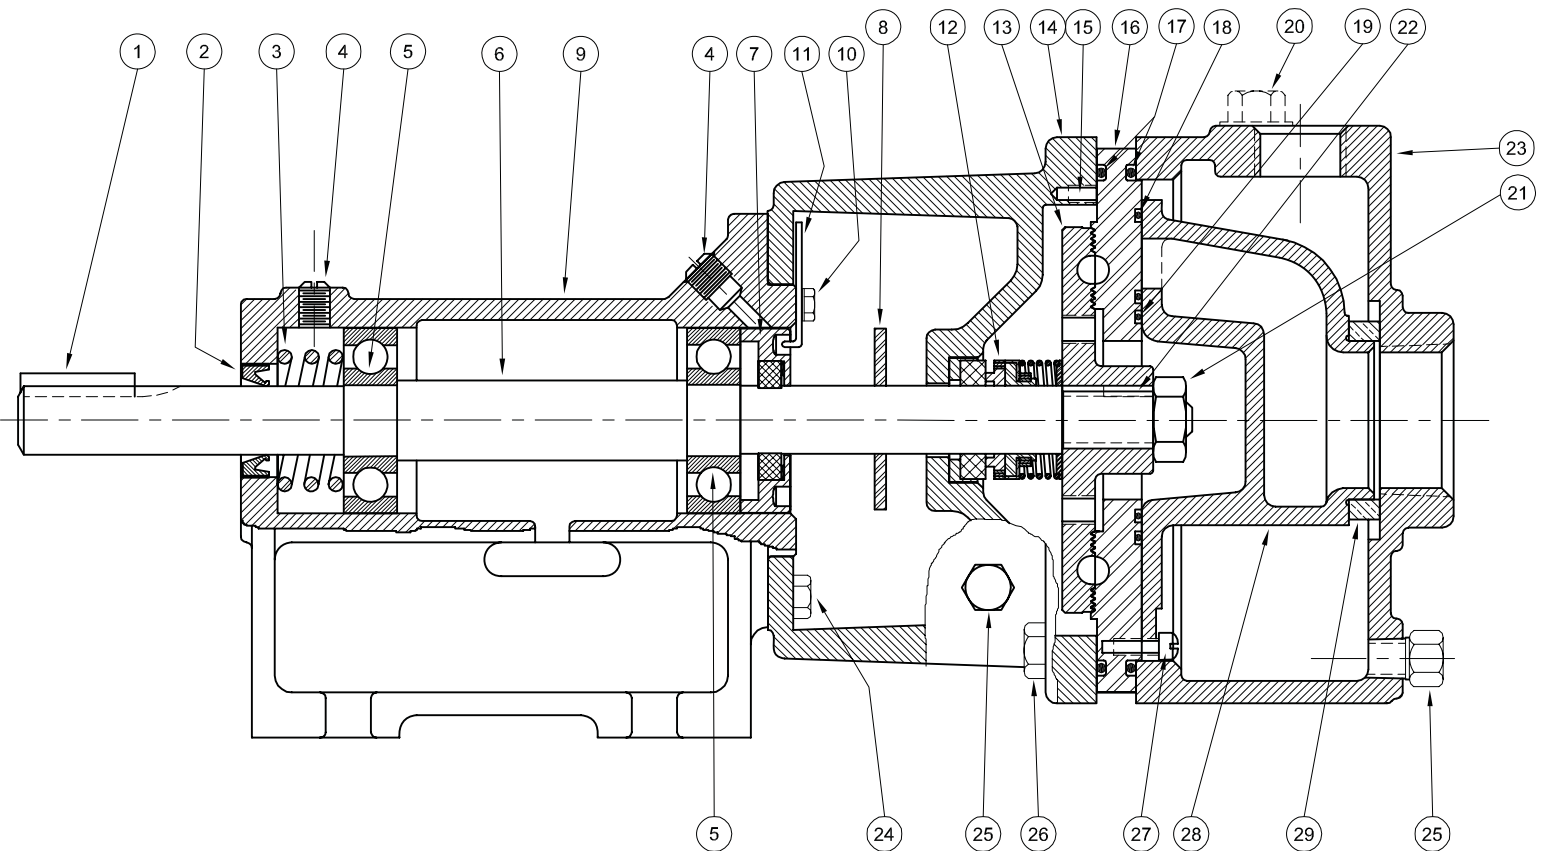

Series: ES
Stainless Steel

BURK'S®
www.cranepumps.com

Turbines - Base Mounted

SECTION TBMP
PAGE 86
DATE 2/05

CRANE®

A Crane Co. Company

PUMPS & SYSTEMS

USA: (937) 778-8947 • Canada: (905) 457-6223 • International: (937) 615-3598

SYMBOL NUMBER	PART NUMBER	QTY	DESCRIPTION
19	23081	1	O-Ring Gasket - Buna-N (Std)
	22867	1	O-Ring Gasket - Viton
	23082	1	O-Ring Gasket - EPT*
	22868	1	O-Ring Gasket - Teflon
20	02953-B	1	Pipe Plug, 1/2" Sq. Hd.
21	01404-A	1	Impeller Locknut
22	21748-A	1	Key
23	22859	1	Case
24	23822	4	Cap Screw
25	04236-A	2	Pipe Plug, 1/4"
26	02648-A	4	Cap Screw
27	02535	2	Screw
28	22862	1	Raceway Housing
29	04231	1	Suction Sleeve - Buna-N (Std)
	09695	1	Suction Sleeve - Viton
	20285	1	Suction Sleeve - EPT*
	21348	1	Power Frame Assy (Includes symbols 1 thru 9)

(*) For hot water or caustic service.

NOTE 1: Impeller and Raceways **must** be ordered as a set. NOT available individually.

SYMBOL NUMBER	PART NUMBER	QTY	DESCRIPTION
1	01420	1	Key
2	20939	1	Oil Seal
3	20922	1	Spring
4	01691	2	Plug, 1/8"
5	21463	2	Bearing
6	20921	1	Shaft
7	09781	1	Impeller Adjusting Screw
8	08324	1	Slinger Washer
9	20920	1	Bearing Housing
10	07577	1	Screw
11	07576	1	Lock
12	08991	1	Mechanical Seal - Buna-N (Std)
	09813-C	1	Mechanical Seal - Viton
	21934	1	Mechanical Seal - EPT*
13	SA09788-A-5	1	Impeller - ES5M-SS
	SA09788-A-6	1	Impeller - ES6M-SS
	SA09788-A-7	1	Impeller - ES7M-SS
	SA09788-A-8	1	Impeller - ES8M-SS
	SA09788-A-9	1	Impeller - ES9M-SS
14	22860	1	Frame
15	23100	1	Pin
16	22861-5	1	Raceway, Plate Type - ES5M-SS
	22861-6	1	Raceway, Plate Type - ES6M-SS
	22861-7	1	Raceway, Plate Type - ES7M-SS
	22861-8	1	Raceway, Plate Type - ES8M-SS
	22861-9	1	Raceway, Plate Type - ES9M-SS
17	22863	2	O-Ring Gasket - Buna-N (Std)
	22864	2	O-Ring Gasket - Viton
	22865	2	O-Ring Gasket - EPT*
	22866	2	O-Ring Gasket - Teflon
18	23021	2	O-Ring Gasket - Buna-N (Std)
	21472	2	O-Ring Gasket - Viton
	22843	2	O-Ring Gasket - EPT*
	22065	2	O-Ring Gasket - Teflon