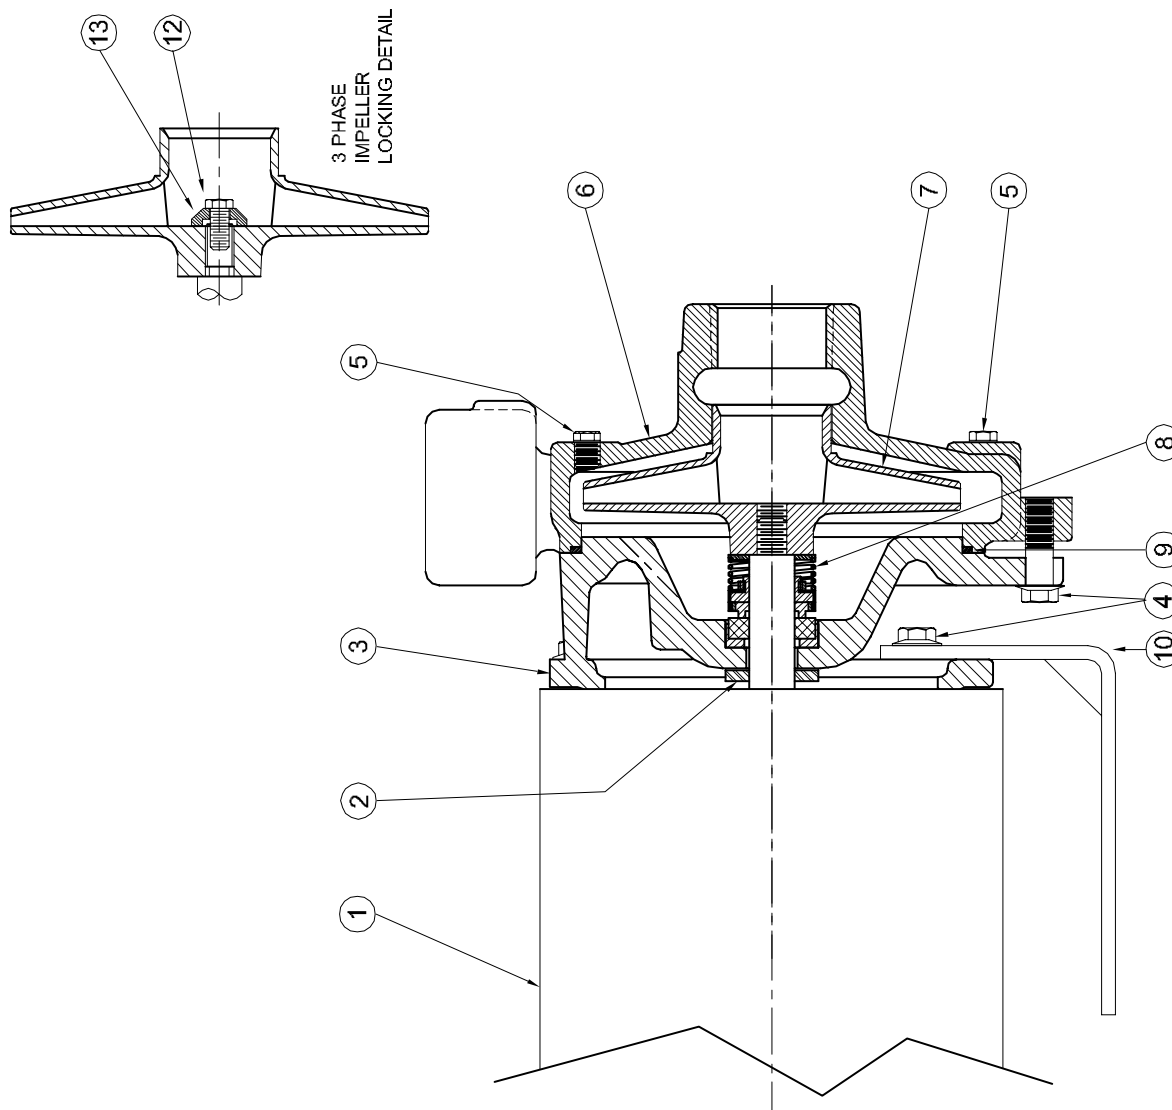

Centrifugals - Close Coupled

1 - MOTORS (All 56J Frame)		HP
RPM & PHASE	PART NUMBER	
OPEN DRIP PROOF		
3500 RPM Single Phase (ODP)	09581	1/3
	09582	1/2
	09625	3/4
	09650	1
	09675	1½
	09677	2
	09737	3
3500 RPM Three Phase (ODP)	09661	1/3
	09662	1/2
	09652	3/4
	09653	1
	09676	1½
	09678	2
	09738	3
TOTALLY ENCLOSED		
3500 RPM Single Phase (TENV / TEFC)	09688	1/2
	09690	3/4
	09692	1
	09774	1½
	09827	2
3500 RPM Three Phase (TENV / TEFC)	09689	1/2
	09691	3/4
	09693	1
	09758	1½
	09829	2
	21697	3
EXPLOSION PROOF		
3500 RPM Single Phase (XP)	20655	1/2
	20513	3/4
	20515	1
	20517	1½
	20519	2
3500 RPM Three Phase (XP)	20656	1/2
	20514	3/4
	20516	1
	20518	1½
	20520	2
	9909	3