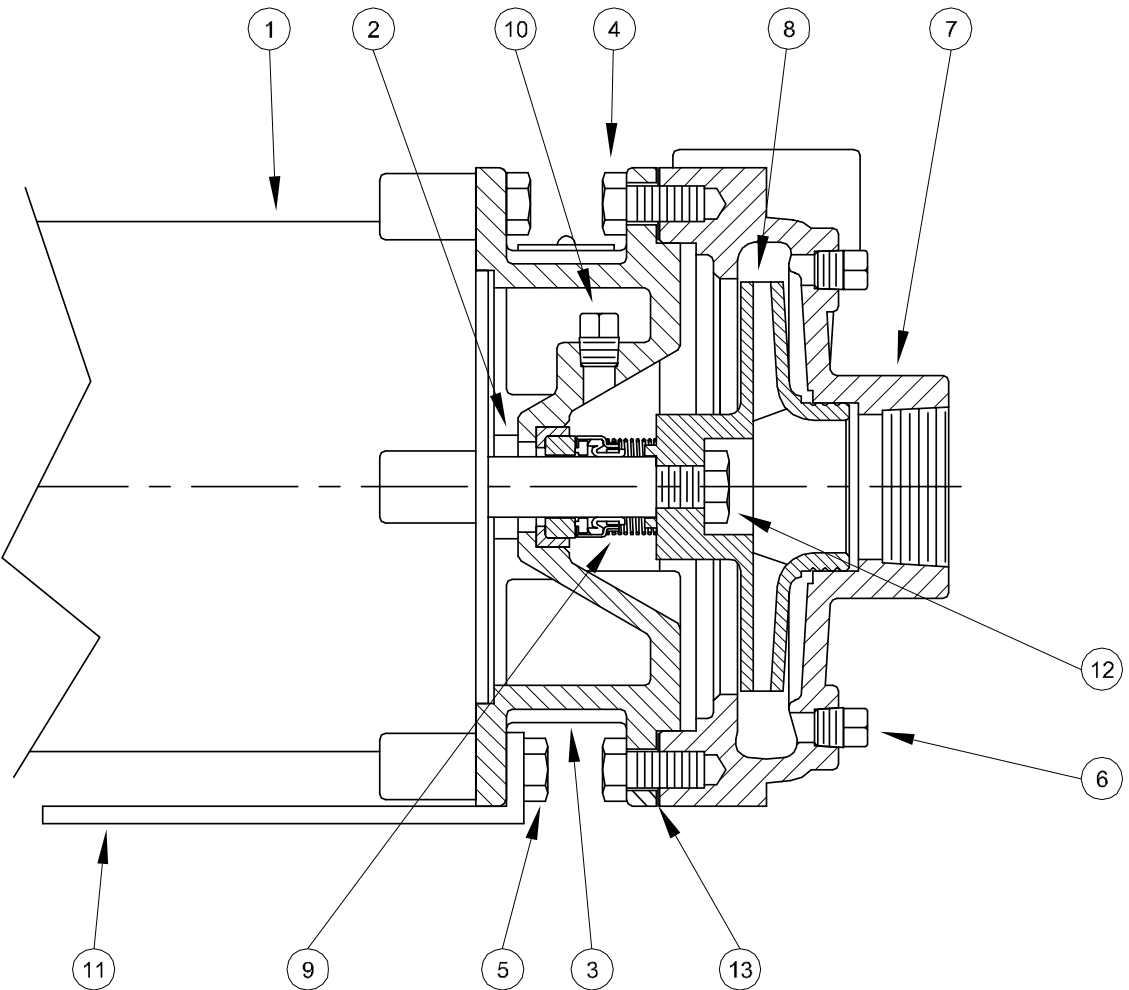

Centrifugals - Close Coupled

| 1 - MOTORS (All 56J Frame) | | | |
|---|----------------------------------|-------|-----|
| RPM & PHASE | PART NUMBER | HP | |
| OPEN DRIP PROOF | | | |
| 3500 RPM Single Phase (ODP) | 09581 | 1/3 | |
| | 09582 | 1/2 | |
| | 09625 | 3/4 | |
| | 09650 | 1 | |
| | 09675 | 1½ | |
| 3500 RPM Three Phase (ODP) | 09677 | 2 | |
| | 09661 | 1/3 | |
| | 09662 | 1/2 | |
| | 09652 | 3/4 | |
| 3500 RPM Three Phase (ODP) | 09653 | 1 | |
| | 09676 | 1½ | |
| | 09678 | 2 | |
| | TOTALLY ENCLOSED | | |
| 3500 RPM Single Phase (TENV / TEFC) | 09688 | 1/2 | |
| | 09690 | 3/4 | |
| | 09692 | 1 | |
| | 09774 | 1½ | |
| 3500 RPM Three Phase (TENV / TEFC) | 09827 | 2 | |
| | 09689 | 1/2 | |
| | 09691 | 3/4 | |
| | 09693 | 1 | |
| 3500 RPM Three Phase (TENV / TEFC) | 09758 | 1½ | |
| | 09829 | 2 | |
| | EXPLOSION PROOF | | |
| | 3500 RPM Single Phase (XP) | 20655 | 1/2 |
| 20513 | | 3/4 | |
| 20515 | | 1 | |
| 20517 | | 1½ | |
| 20519 | | 2 | |
| 3500 RPM Three Phase (XP) | 20656 | 1/2 | |
| | 20514 | 3/4 | |
| | 20516 | 1 | |
| | 20518 | 1½ | |
| | 20520 | 2 | |

| SYMBOL NUMBER | PART NUMBER | QTY | DESCRIPTION |
|---------------|-------------|-----|-----------------|
| 9 | 08514 | 1 | Mechanical Seal |
| 10 | 00158 | 1 | Pipe Plug 1/8" |
| 11 | 0115519 | 1 | Base |
| 12 | 20459 | 1 | Nut |
| 13 | 0115516 | 1 | Case Gasket |