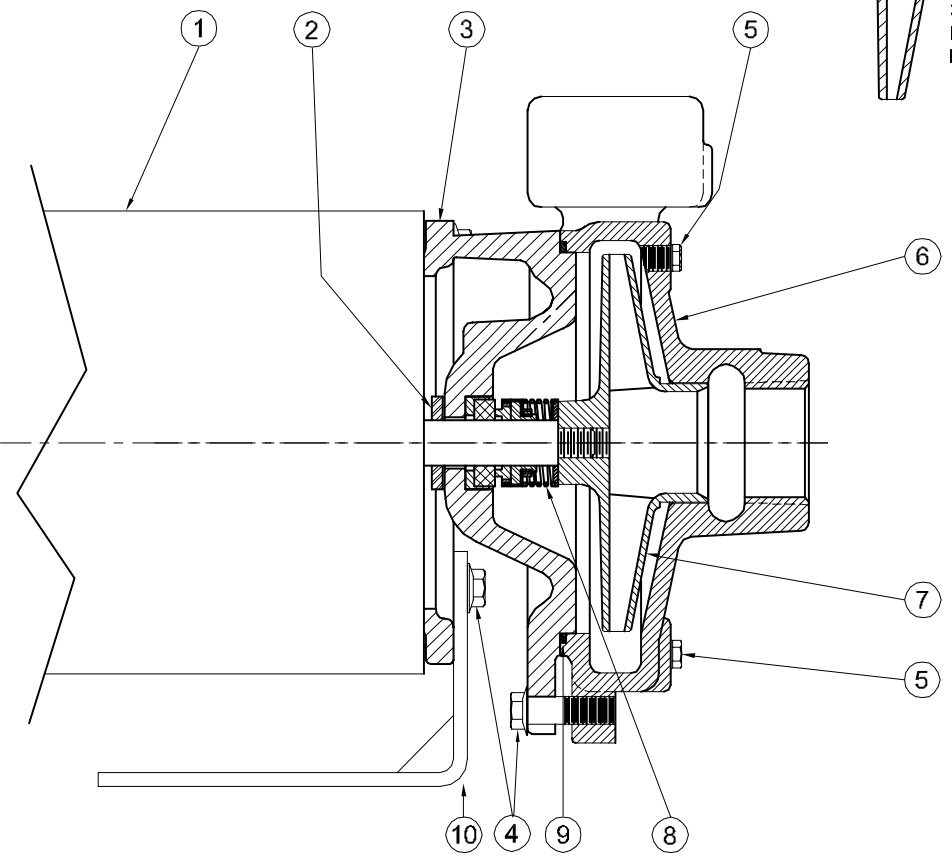

Centrifugals - Close Coupled

1 - MOTORS (All 56J Frame)		
RPM & PHASE	PART NUMBER	HP
OPEN DRIP PROOF		
3500 RPM Single Phase (ODP)	09581	1/3
	09582	1/2
	09625	3/4
	09650	1
	09675	1½
	09677	2
09737	3	
3500 RPM Three Phase (ODP)	09661	1/3
	09662	1/2
	09652	3/4
	09653	1
	09676	1½
	09678	2
09738	3	
TOTALLY ENCLOSED		
3500 RPM Single Phase (TENV / TEFC)	09688	1/2
	09690	3/4
	09692	1
	09774	1½
09827	2	
3500 RPM Three Phase (TENV / TEFC)	09689	1/2
	09691	3/4
	09693	1
	09758	1½
	09829	2
21697	3	
EXPLOSION PROOF		
3500 RPM Single Phase (XP)	20655	1/2
	20513	3/4
	20515	1
	20517	1½
	20519	2
3500 RPM Three Phase (XP)	20656	1/2
	20514	3/4
	20516	1
	20518	1½
	20520	2
9909	3	

SECTION CCCP
PAGE 6
DATE 2/05

A Crane Co. Company

PUMPS & SYSTEMS

USA: (937) 778-8947 • Canada: (905) 457-6223 • International: (937) 615-3598

SYMBOL NUMBER	PART NUMBER	QTY	DESCRIPTION
8	08514 09762 20764-C	1 1 1	Mechanical Seal - Buna-N Mechanical Seal - Viton Mechanical Seal - EPT**
9	GA5-1-1/4 SERIES		
	21333	1	O-Ring - Buna-N (Std)
	21546	1	O-Ring - Viton
	22058	1	O-Ring - Teflon
	22132	1	O-Ring - EPT**
	GA6-1-1/4 SERIES		
	22021	1	O-Ring - Buna-N (Std)
	22020	1	O-Ring - Viton
	22102	1	O-Ring - Teflon
	22133	1	O-Ring - EPT**
10	22751	1	Bracket
12	21182	1	Machine Screw 1/4-28 UNFX x 1/2"
13	21181-C	1	Washer - Bronze
DIFFERING PARTS FOR ALL BRONZE CONSTRUCTION			
3	22752-A	1	Adapter - Bronze - GA5-1¼AB
	22754-A	1	Adapter - Bronze - GA6-1¼AB
5	01691-A	2	Plug 1/8" Bronze
6	22766-A	1	Casing - Bronze - GA5 -1¼AB
	22767-A	1	Casing - Bronze - GA6-1¼AB
DIFFERING PARTS FOR ALL IRON CONSTRUCTION			
5	00158	2	Plug, 1/8-27 NPT
7	09680-C	1	Impeller - Iron*
13	21181-A	1	Washer - SS