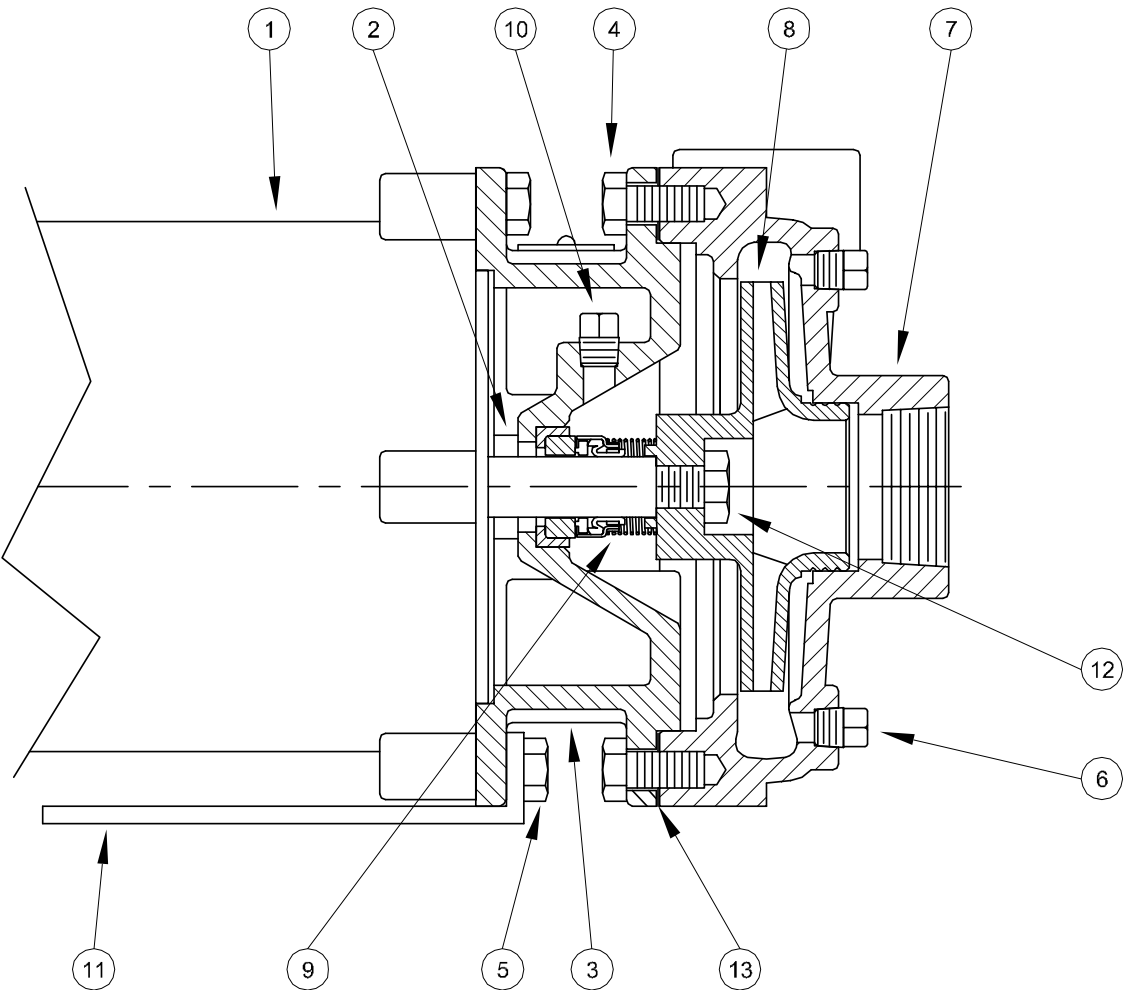

Centrifugals - Close Coupled

1 - MOTORS (All 56J Frame)			
RPM & PHASE	PART NUMBER	HP	
OPEN DRIP PROOF			
3500 RPM Single Phase (ODP)	09581	1/3	
	09582	1/2	
	09625	3/4	
	09650	1	
	09675	1½	
3500 RPM Three Phase (ODP)	09677	2	
	09661	1/3	
	09662	1/2	
	09652	3/4	
3500 RPM Three Phase (ODP)	09653	1	
	09676	1½	
	09678	2	
	TOTALLY ENCLOSED		
3500 RPM Single Phase (TENV / TEFC)	09688	1/2	
	09690	3/4	
	09692	1	
	09774	1½	
3500 RPM Three Phase (TENV / TEFC)	09827	2	
	09689	1/2	
	09691	3/4	
	09693	1	
3500 RPM Three Phase (TENV / TEFC)	09758	1½	
	09829	2	
	EXPLOSION PROOF		
	3500 RPM Single Phase (XP)	20655	1/2
20513		3/4	
20515		1	
20517		1½	
20519		2	
3500 RPM Three Phase (XP)	20656	1/2	
	20514	3/4	
	20516	1	
	20518	1½	
	20520	2	

SECTION CCCP
PAGE 2
DATE 2/05

A Crane Co. Company

PUMPS & SYSTEMS

USA: (937) 778-8947 • Canada: (905) 457-6223 • International: (937) 615-3598

SYMBOL NUMBER	PART NUMBER	QTY	DESCRIPTION
9	08514	1	Mechanical Seal
10	00158	1	Pipe Plug 1/8"
11	0115519	1	Base
12	20459	1	Nut
13	0115516	1	Case Gasket