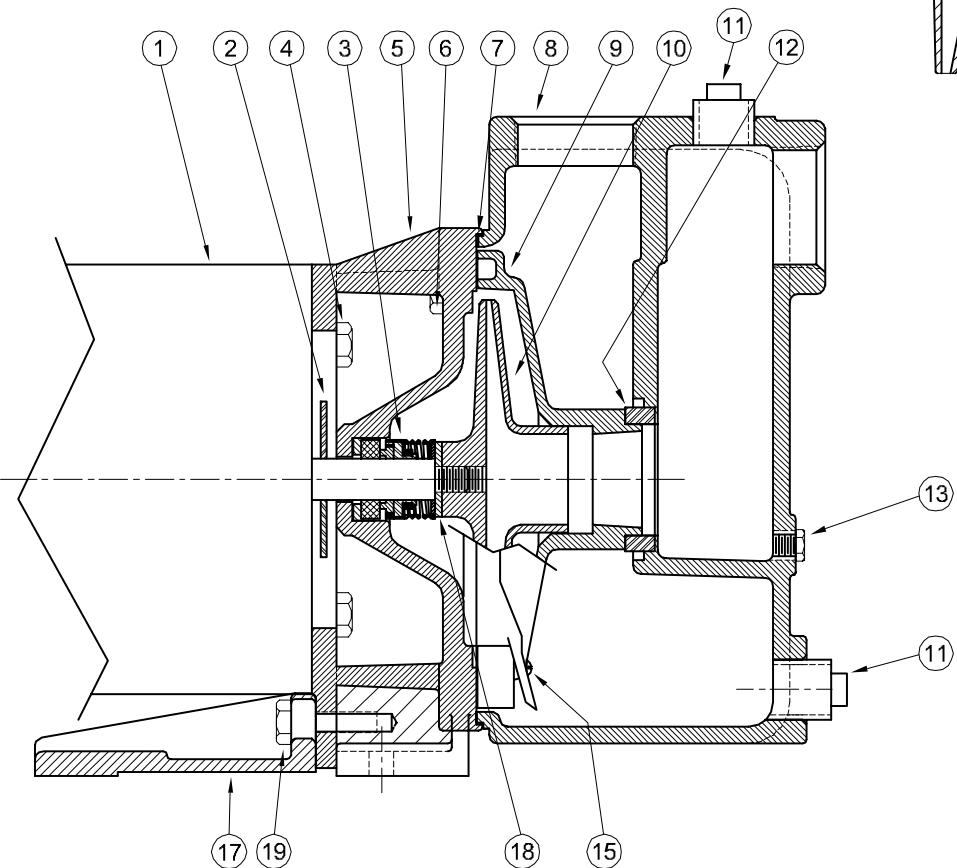

Centrifugals - Self-Priming

IMPELLER LOCK
3 PHASE ONLY

1 - MOTORS (ALL 56J FRAME)		
RPM & PHASE	PART NUMBER	HP
OPEN DRIP PROOF		
3500 RPM Single Phase (ODP)	09650	1
	09675	1½
	09677 09737	2 3
3500 RPM Three Phase (ODP)	09653	1
	09676	1½
	09678 09738	2 3
TOTALLY ENCLOSED		
3500 RPM Single Phase (TEFC)	09692	1
	09774 09827	1½ 2
3500 RPM Three Phase (TEFC)	09693	1
	09758	1½
	09829 21697	2 3
EXPLOSION PROOF		
3500 RPM Single Phase (XP)	20515	1
	20517	1½
	20519	2
3500 RPM Three Phase (XP)	20516	1
	20518	1½
	20520 09909	2 3

SYMBOL NUMBER	PART NUMBER	QTY	DESCRIPTION
DIFFERING PARTS FOR ALL BRONZE CONSTRUCTION			
4	03122-A	4	Cap Screw, 3/8-16 x 3/4" Lg
5	09740-A	1	Adapter for 10WA6 Only
6	09740-A-1	1	Adapter - All except 10WA6
	03288	4	Cap Screw, 3/8-16 x 1¼" Lg
8	21123-A	1	Case
9	21124-A	1	Diffuser - All except 10WA6
	21157-A	1	Diffuser - 10WA6
10	09660-5.44	1	Impeller, 10WA6 - Bronze
	09731-5.66	1	Impeller, 15WA6 - Bronze
	09729-5.66	1	Impeller, 20WA6 - Bronze
	09680-5.66	1	Impeller, 30WA6 - Bronze
11	00947-A	2	Pipe Plug, 3/4" - Brass
DIFFERING PARTS FOR ALL IRON CONSTRUCTION			
10	09660-B-5.44	1	Impeller, 10WA6 - Iron
	09731-B-5.66	1	Impeller, 15WA6 - Iron
	09680-C-1-5.13	1	Impeller, 20WA6 - Iron
	09680-C-1-5.66	1	Impeller, 30WA6 - Iron
13	04236-A	1	Pipe Plug - 1/4" - Iron
18	20628	1	Washer - SS
20	21181-A	1	Washer - SS