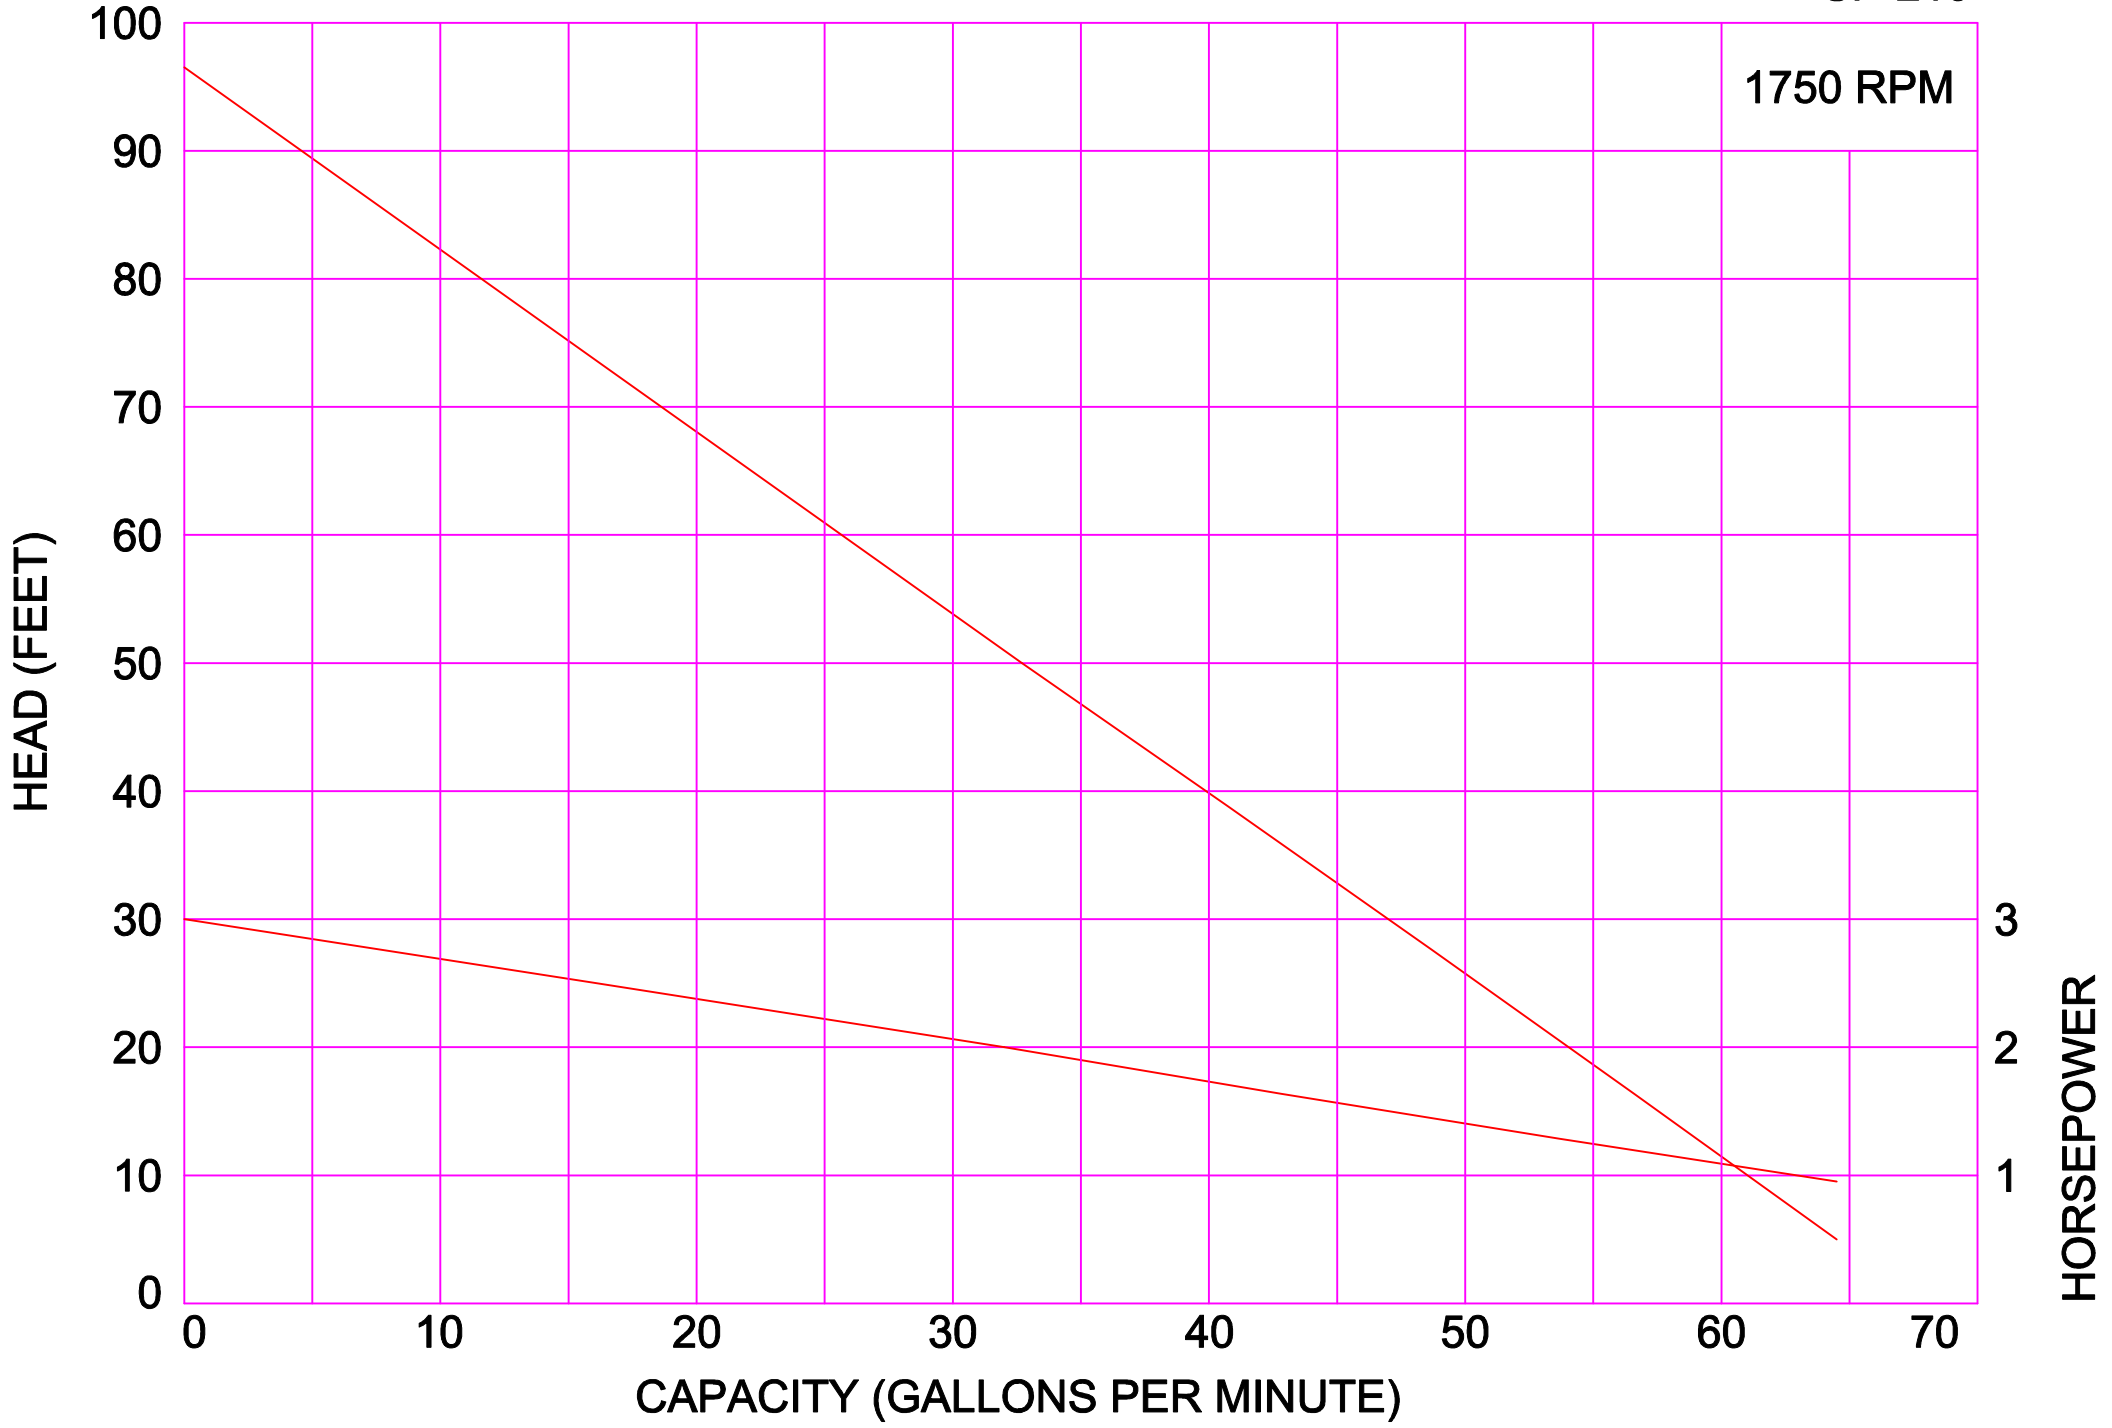

AMPCO PUMPS COMPANY, INC.  
SP-210

1750 RPM

AMPCO PUMPS COMPANY, INC.  
SP-215

1750 RPM

AMPCO PUMPS COMPANY, INC.  
SP-220

1750 RPM

AMPCO PUMPS COMPANY, INC.  
SP-225

AMPCO PUMPS COMPANY, INC.  
SP-210