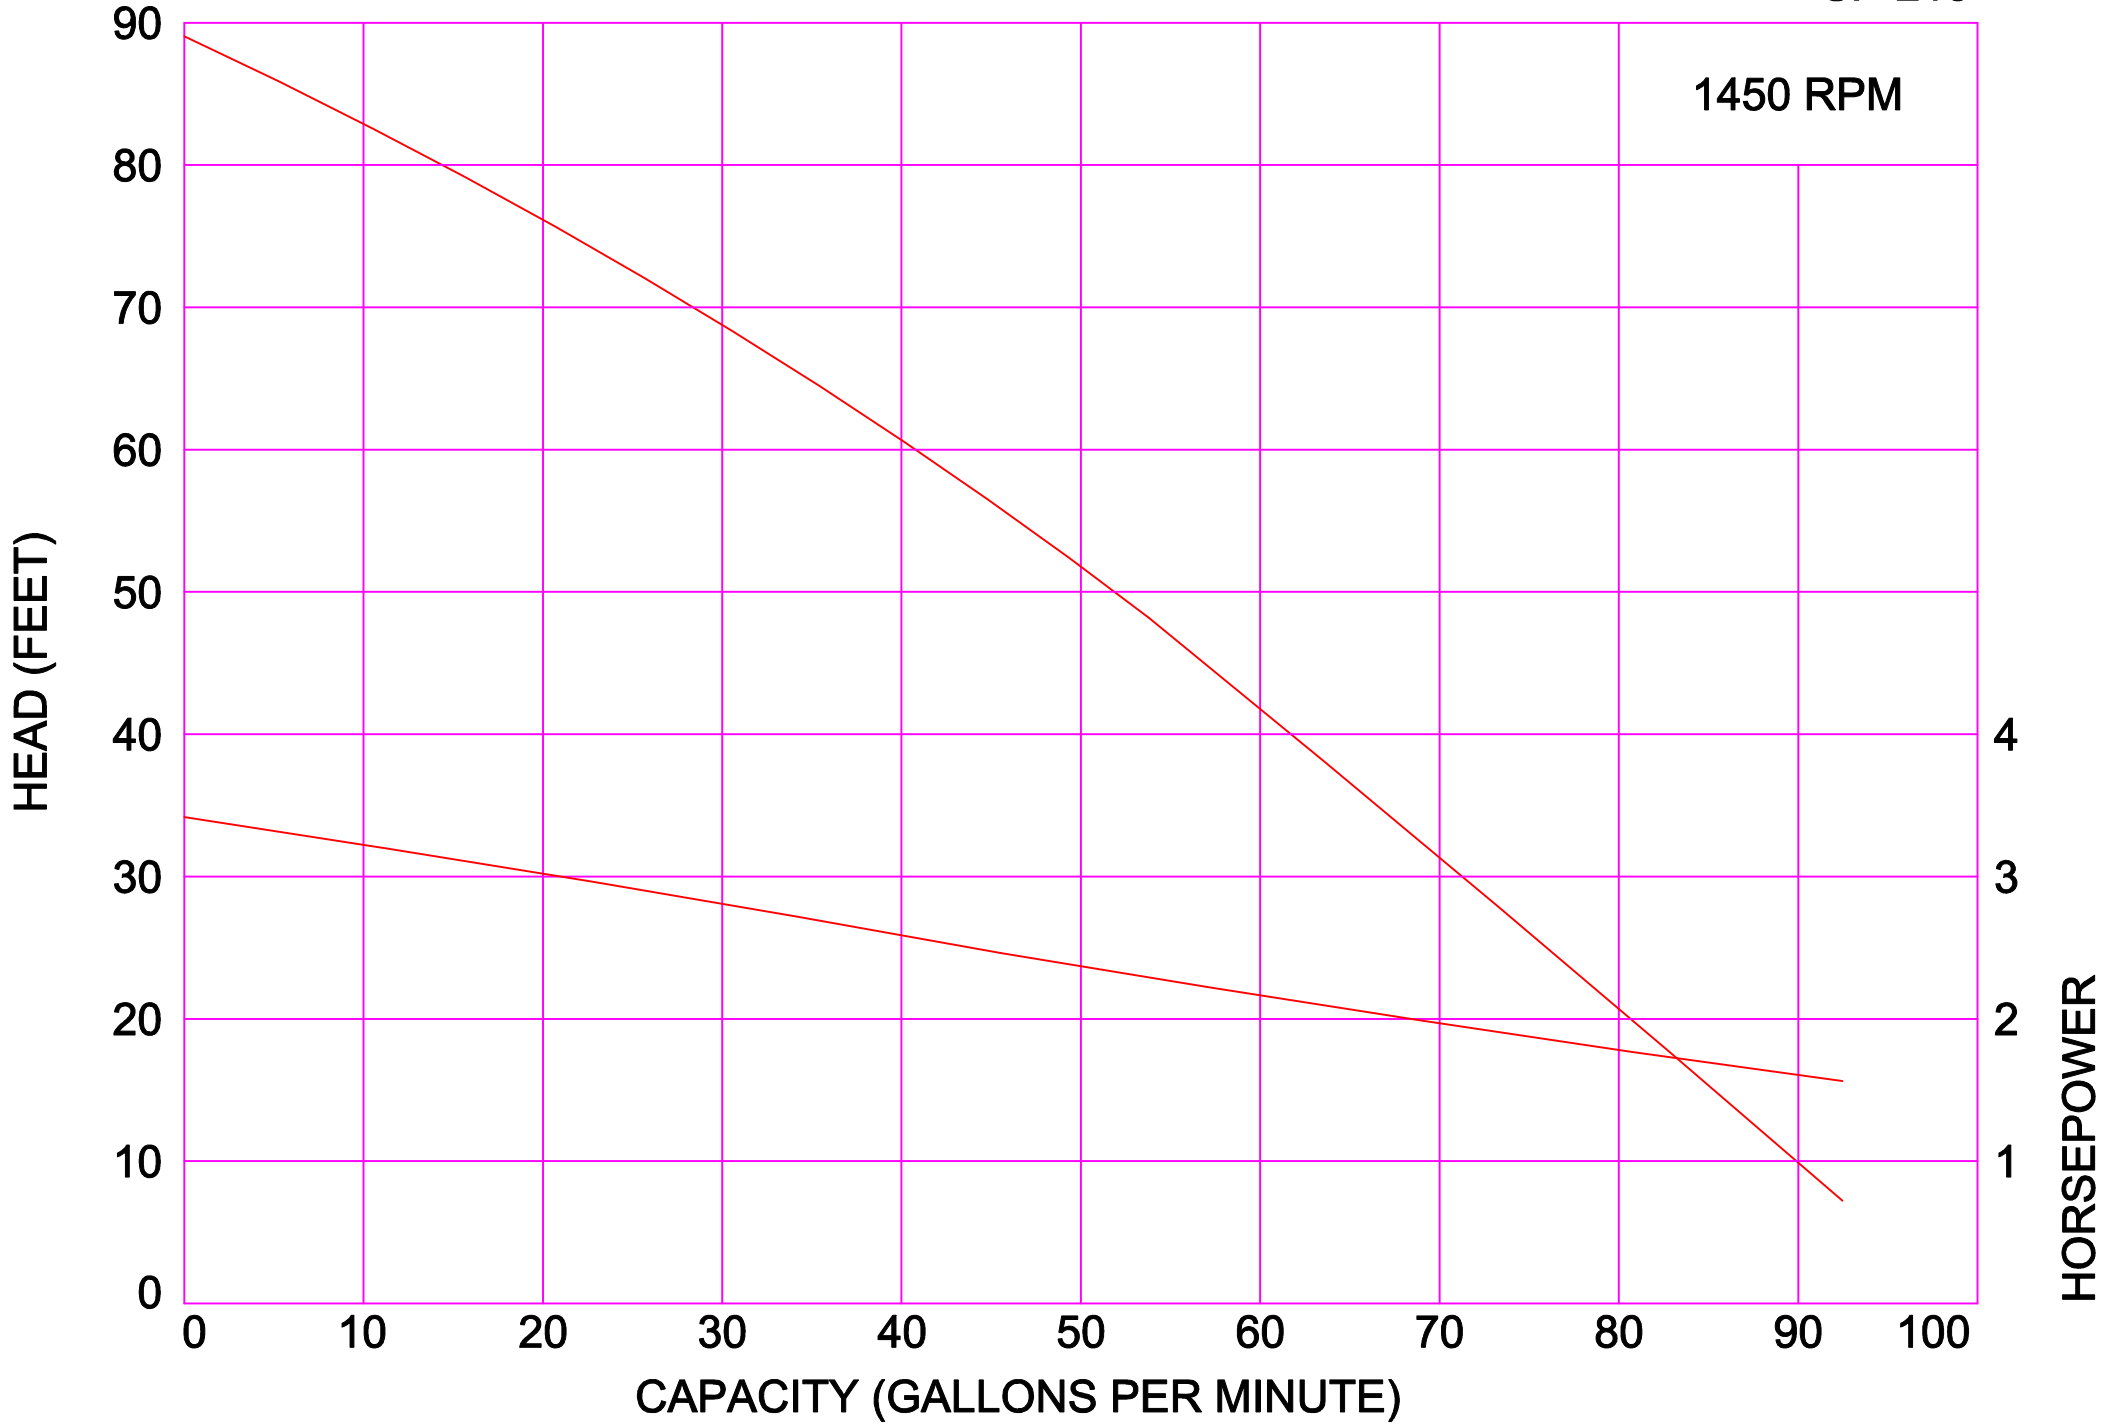

AMPCO PUMPS COMPANY, INC.
SP-215