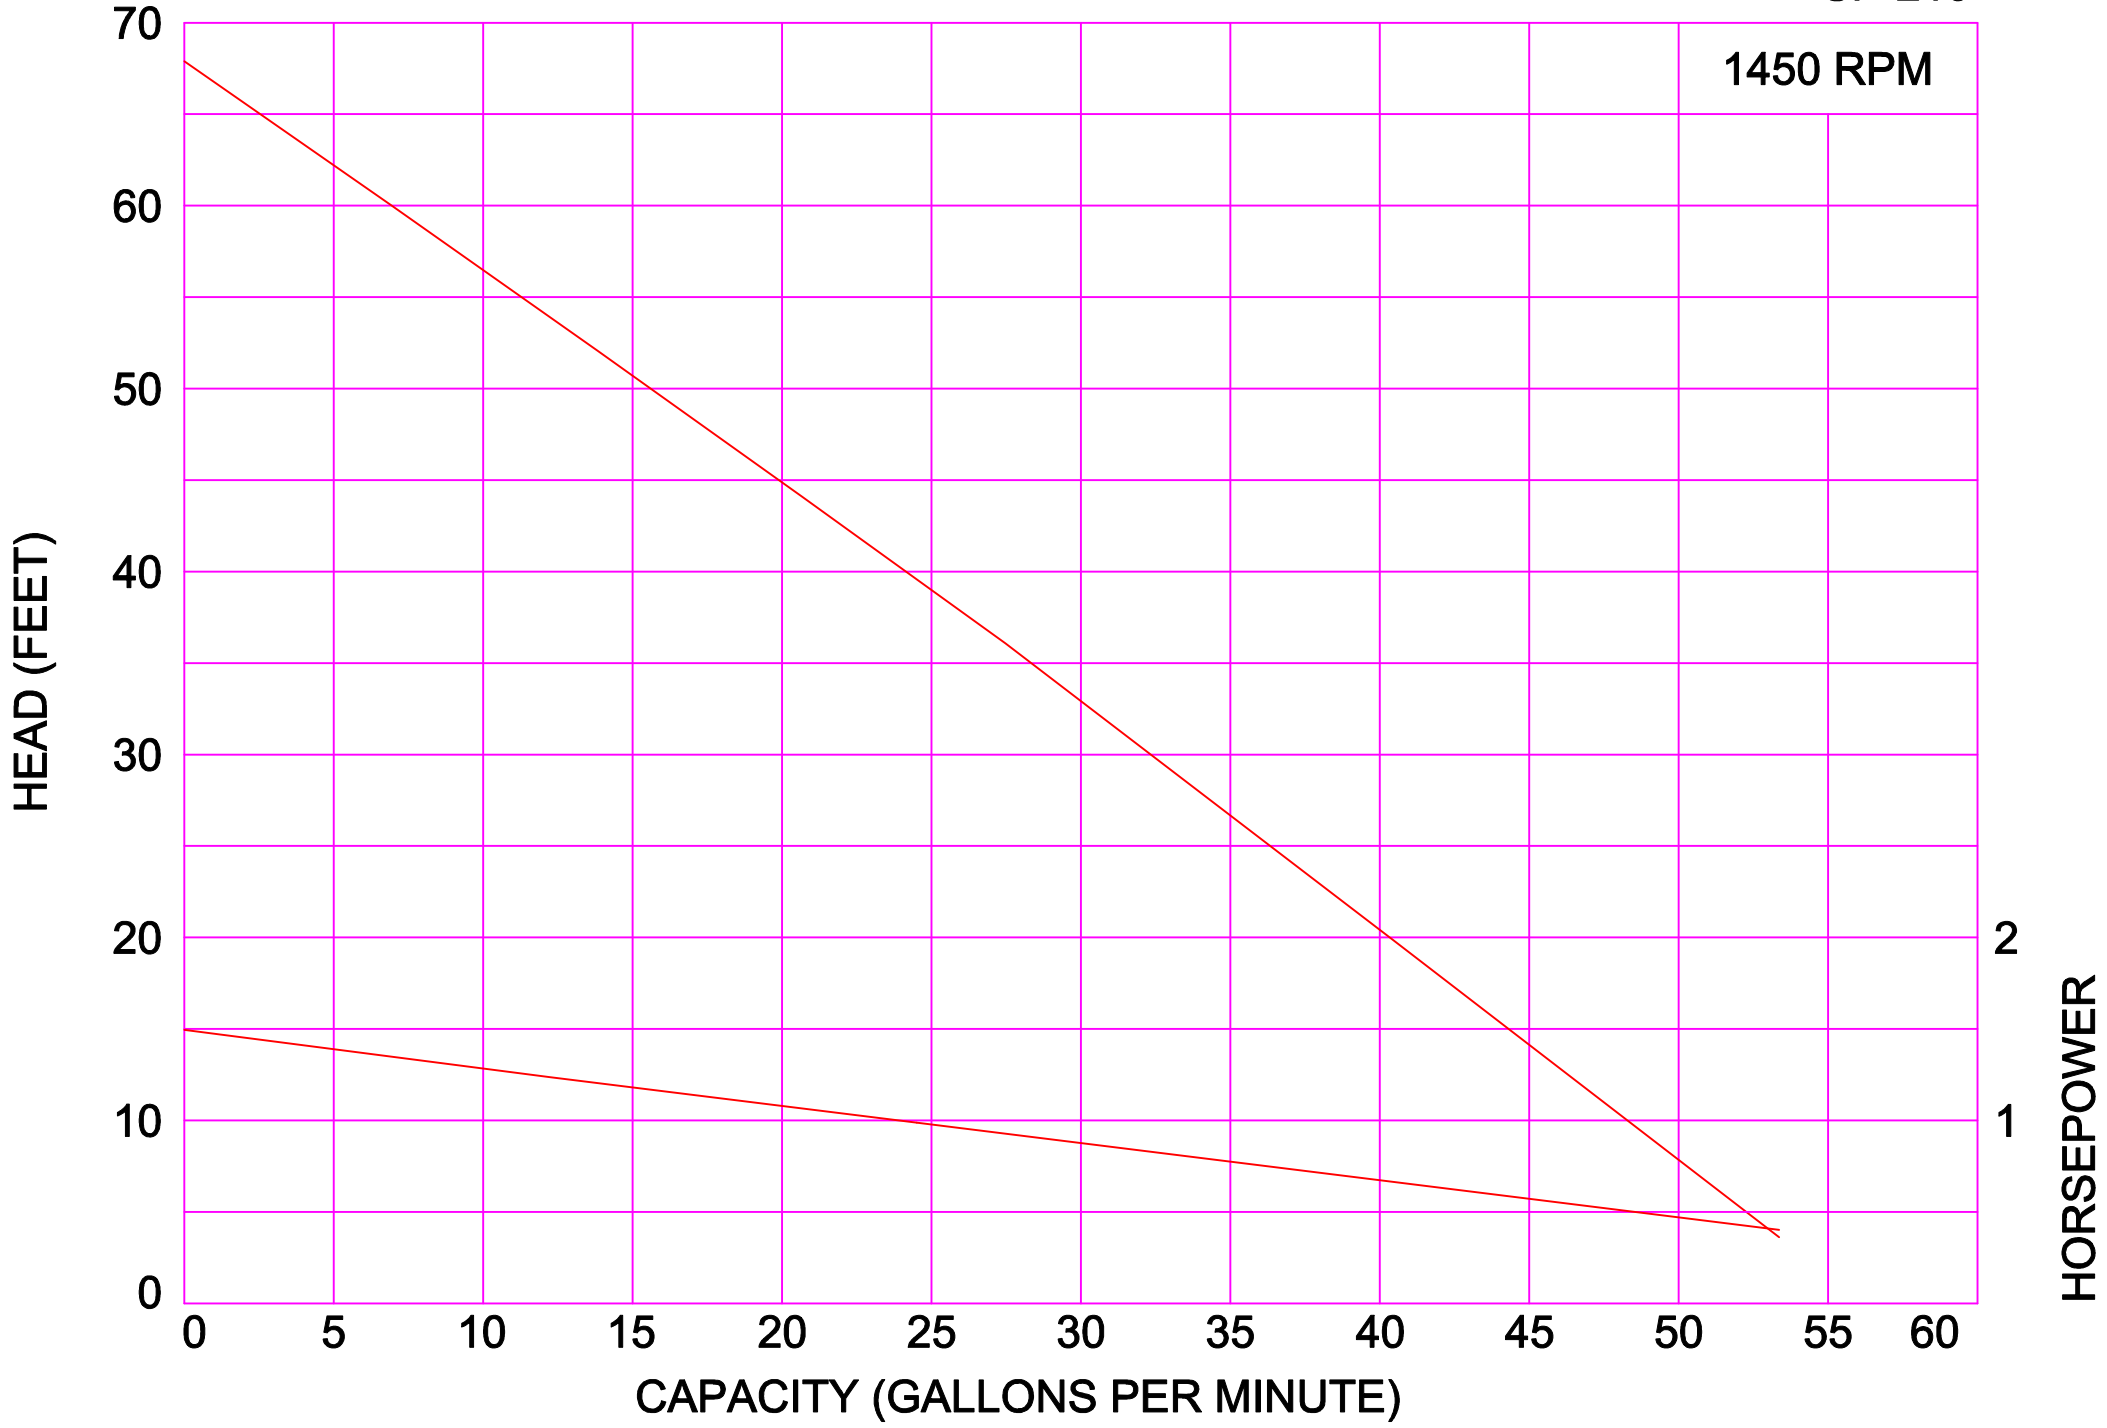

AMPCO PUMPS COMPANY, INC.
SP-210

1450 RPM