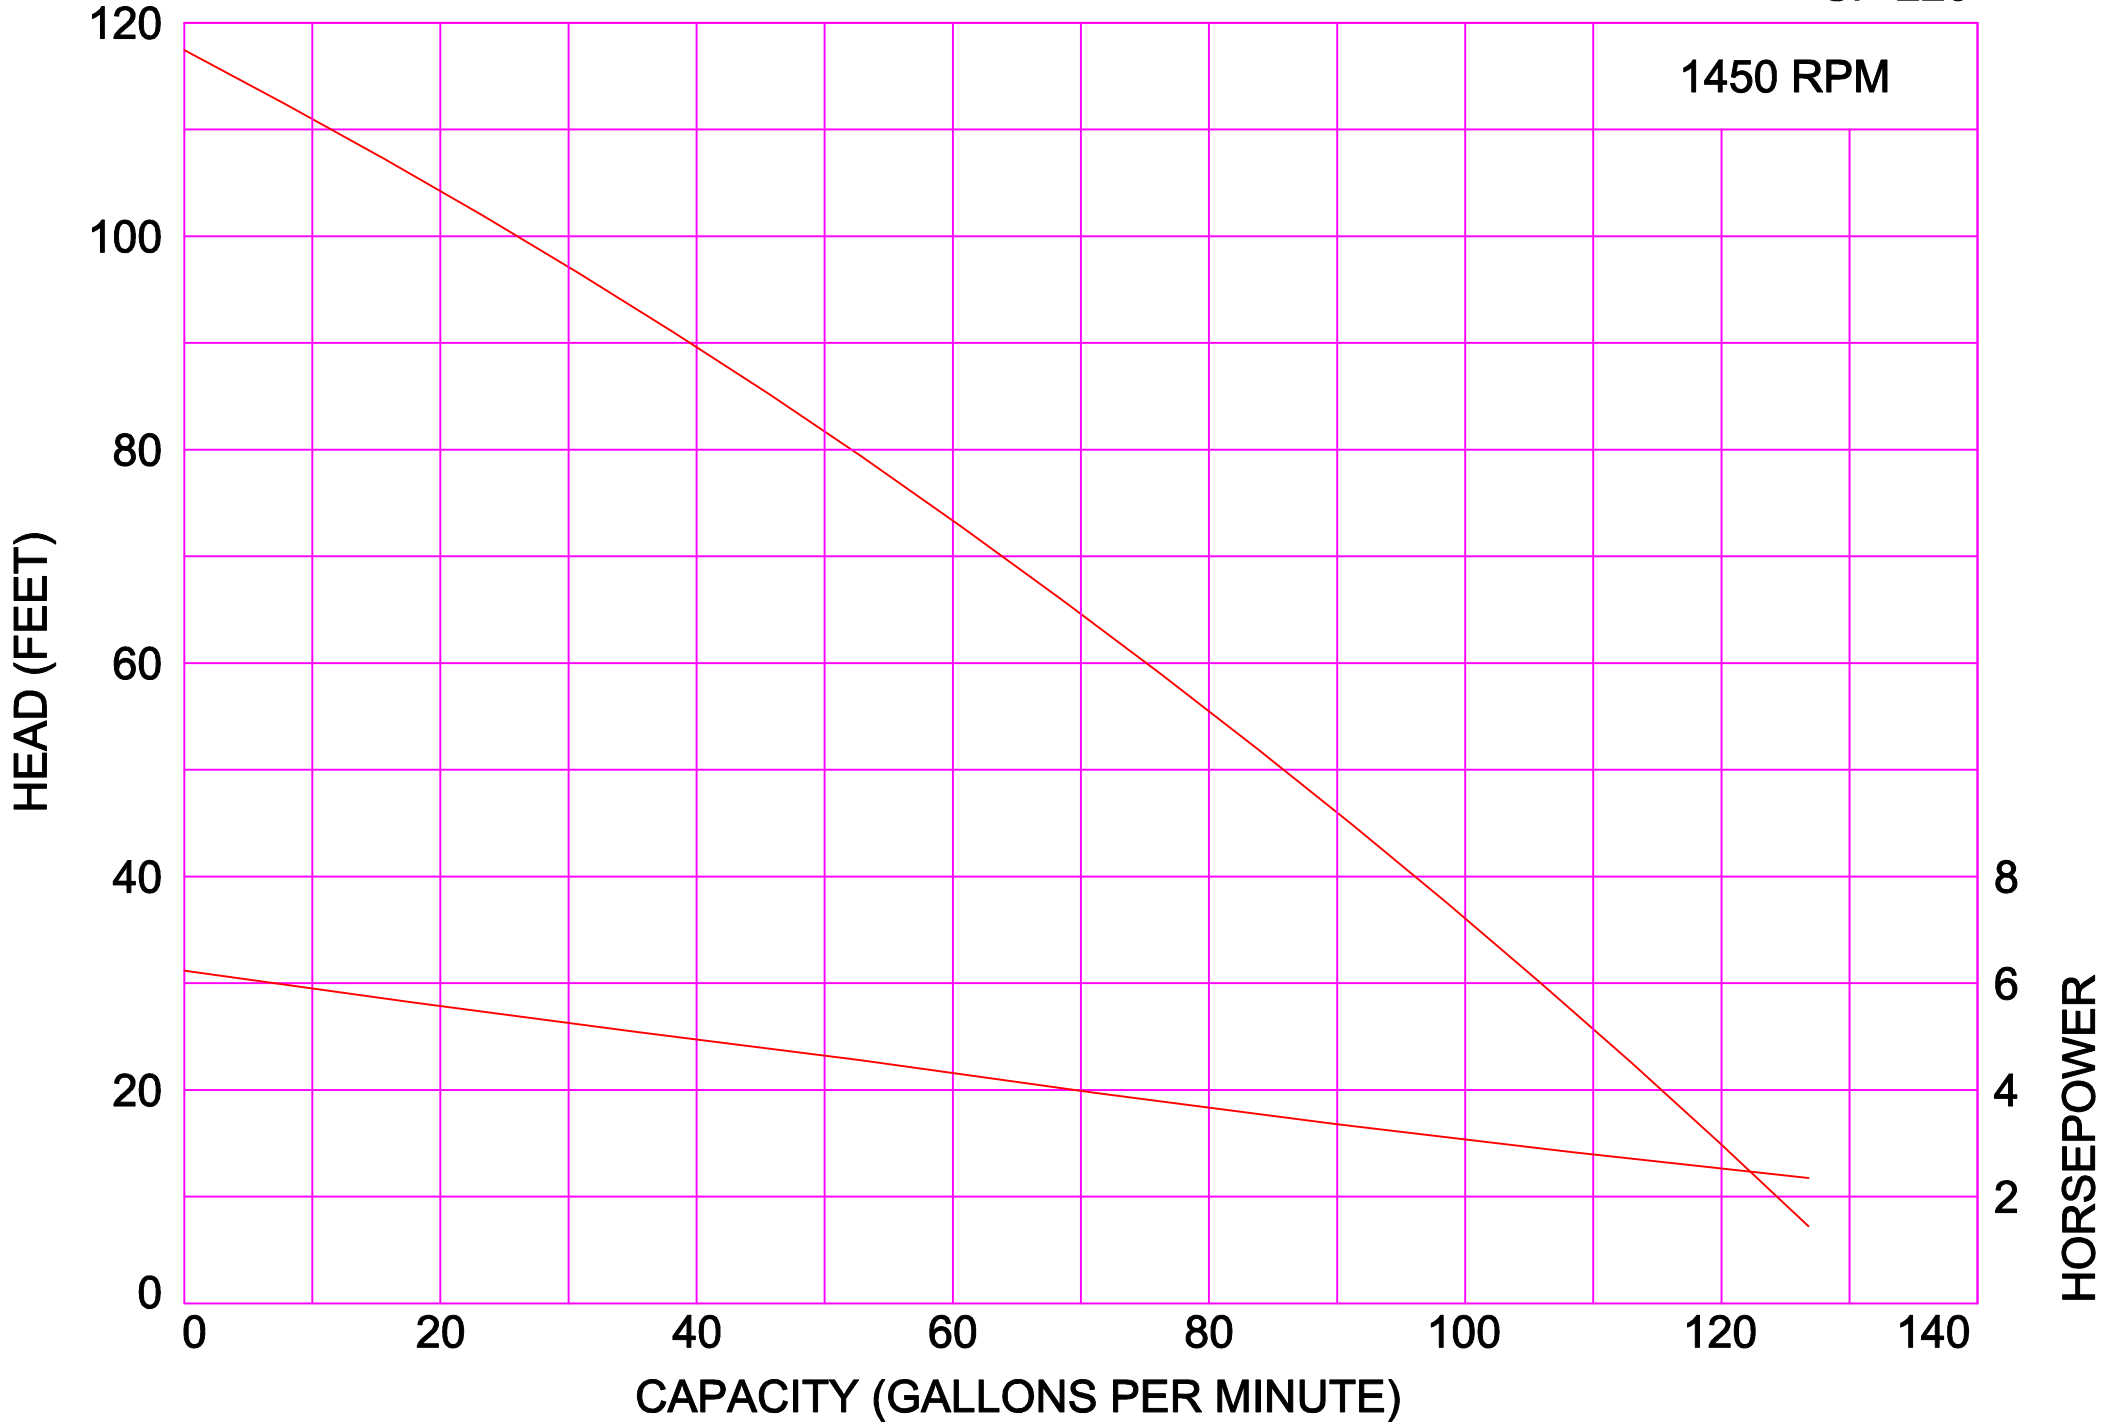

1450 RPM

AMPCO PUMPS COMPANY, INC.  
SP-215

AMPCO PUMPS COMPANY, INC.  
SP-220

1450 RPM

AMPCO PUMPS COMPANY, INC.  
SP-225

AMPCO PUMPS COMPANY, INC.  
SP COMPOSITE

1750 RPM

AMPCO PUMPS COMPANY, INC.  
SP-COMPOSITE