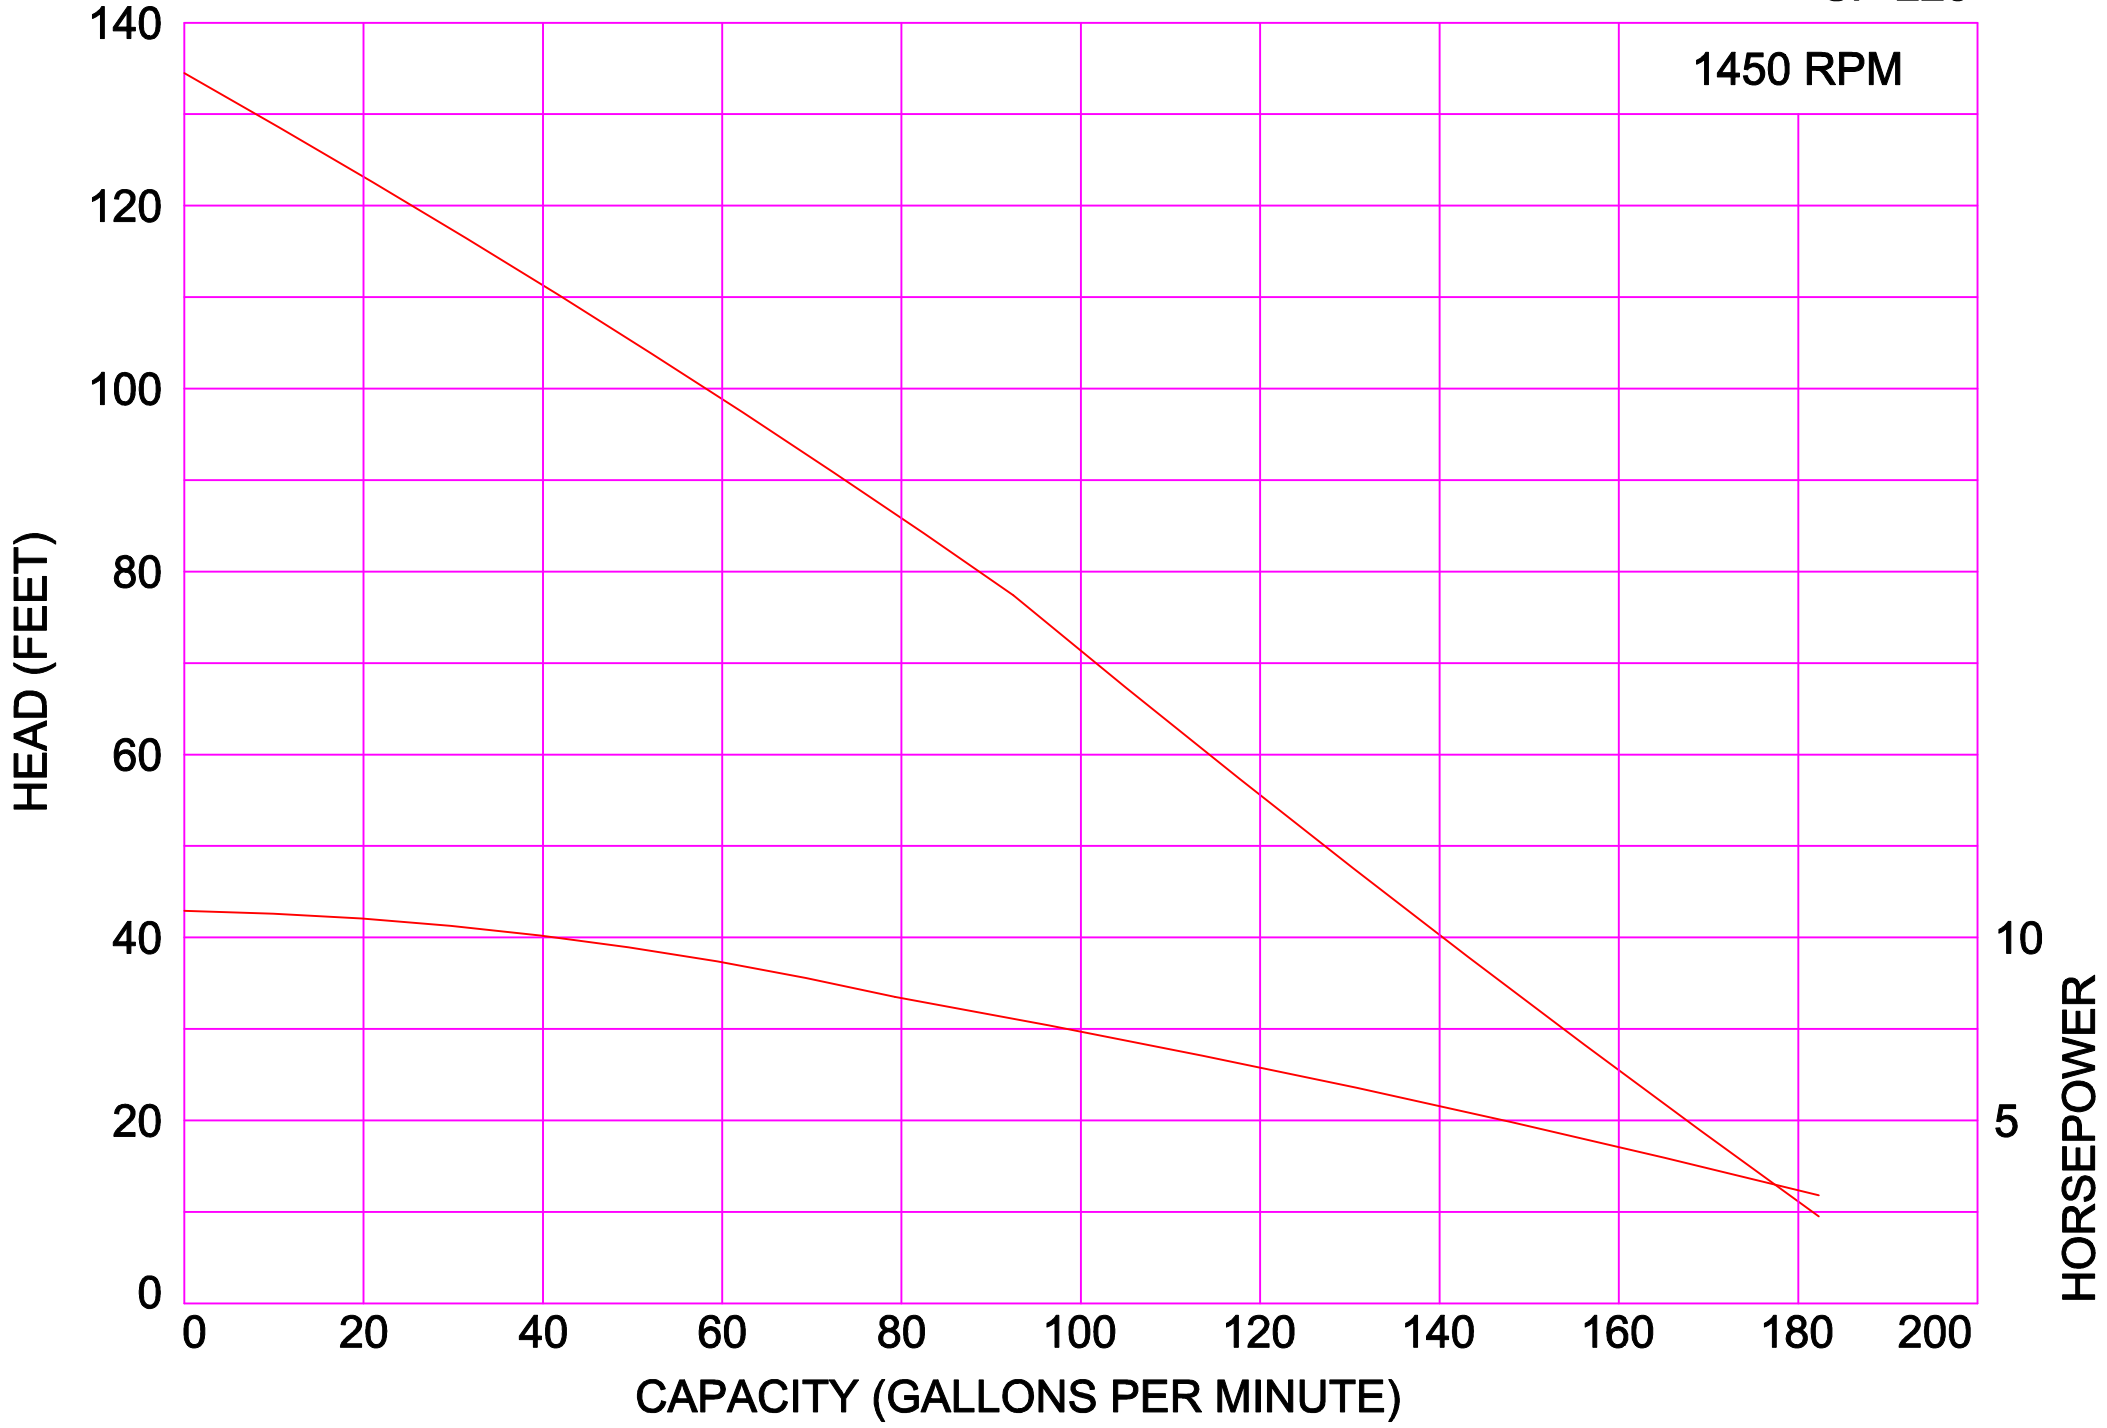

1450 RPM

AMPCO PUMPS COMPANY, INC.  
SP-215

AMPCO PUMPS COMPANY, INC.  
SP-220

1450 RPM

AMPCO PUMPS COMPANY, INC.  
SP-225

AMPCO PUMPS COMPANY, INC.  
SP COMPOSITE

1750 RPM

AMPCO PUMPS COMPANY, INC.  
SP-COMPOSITE