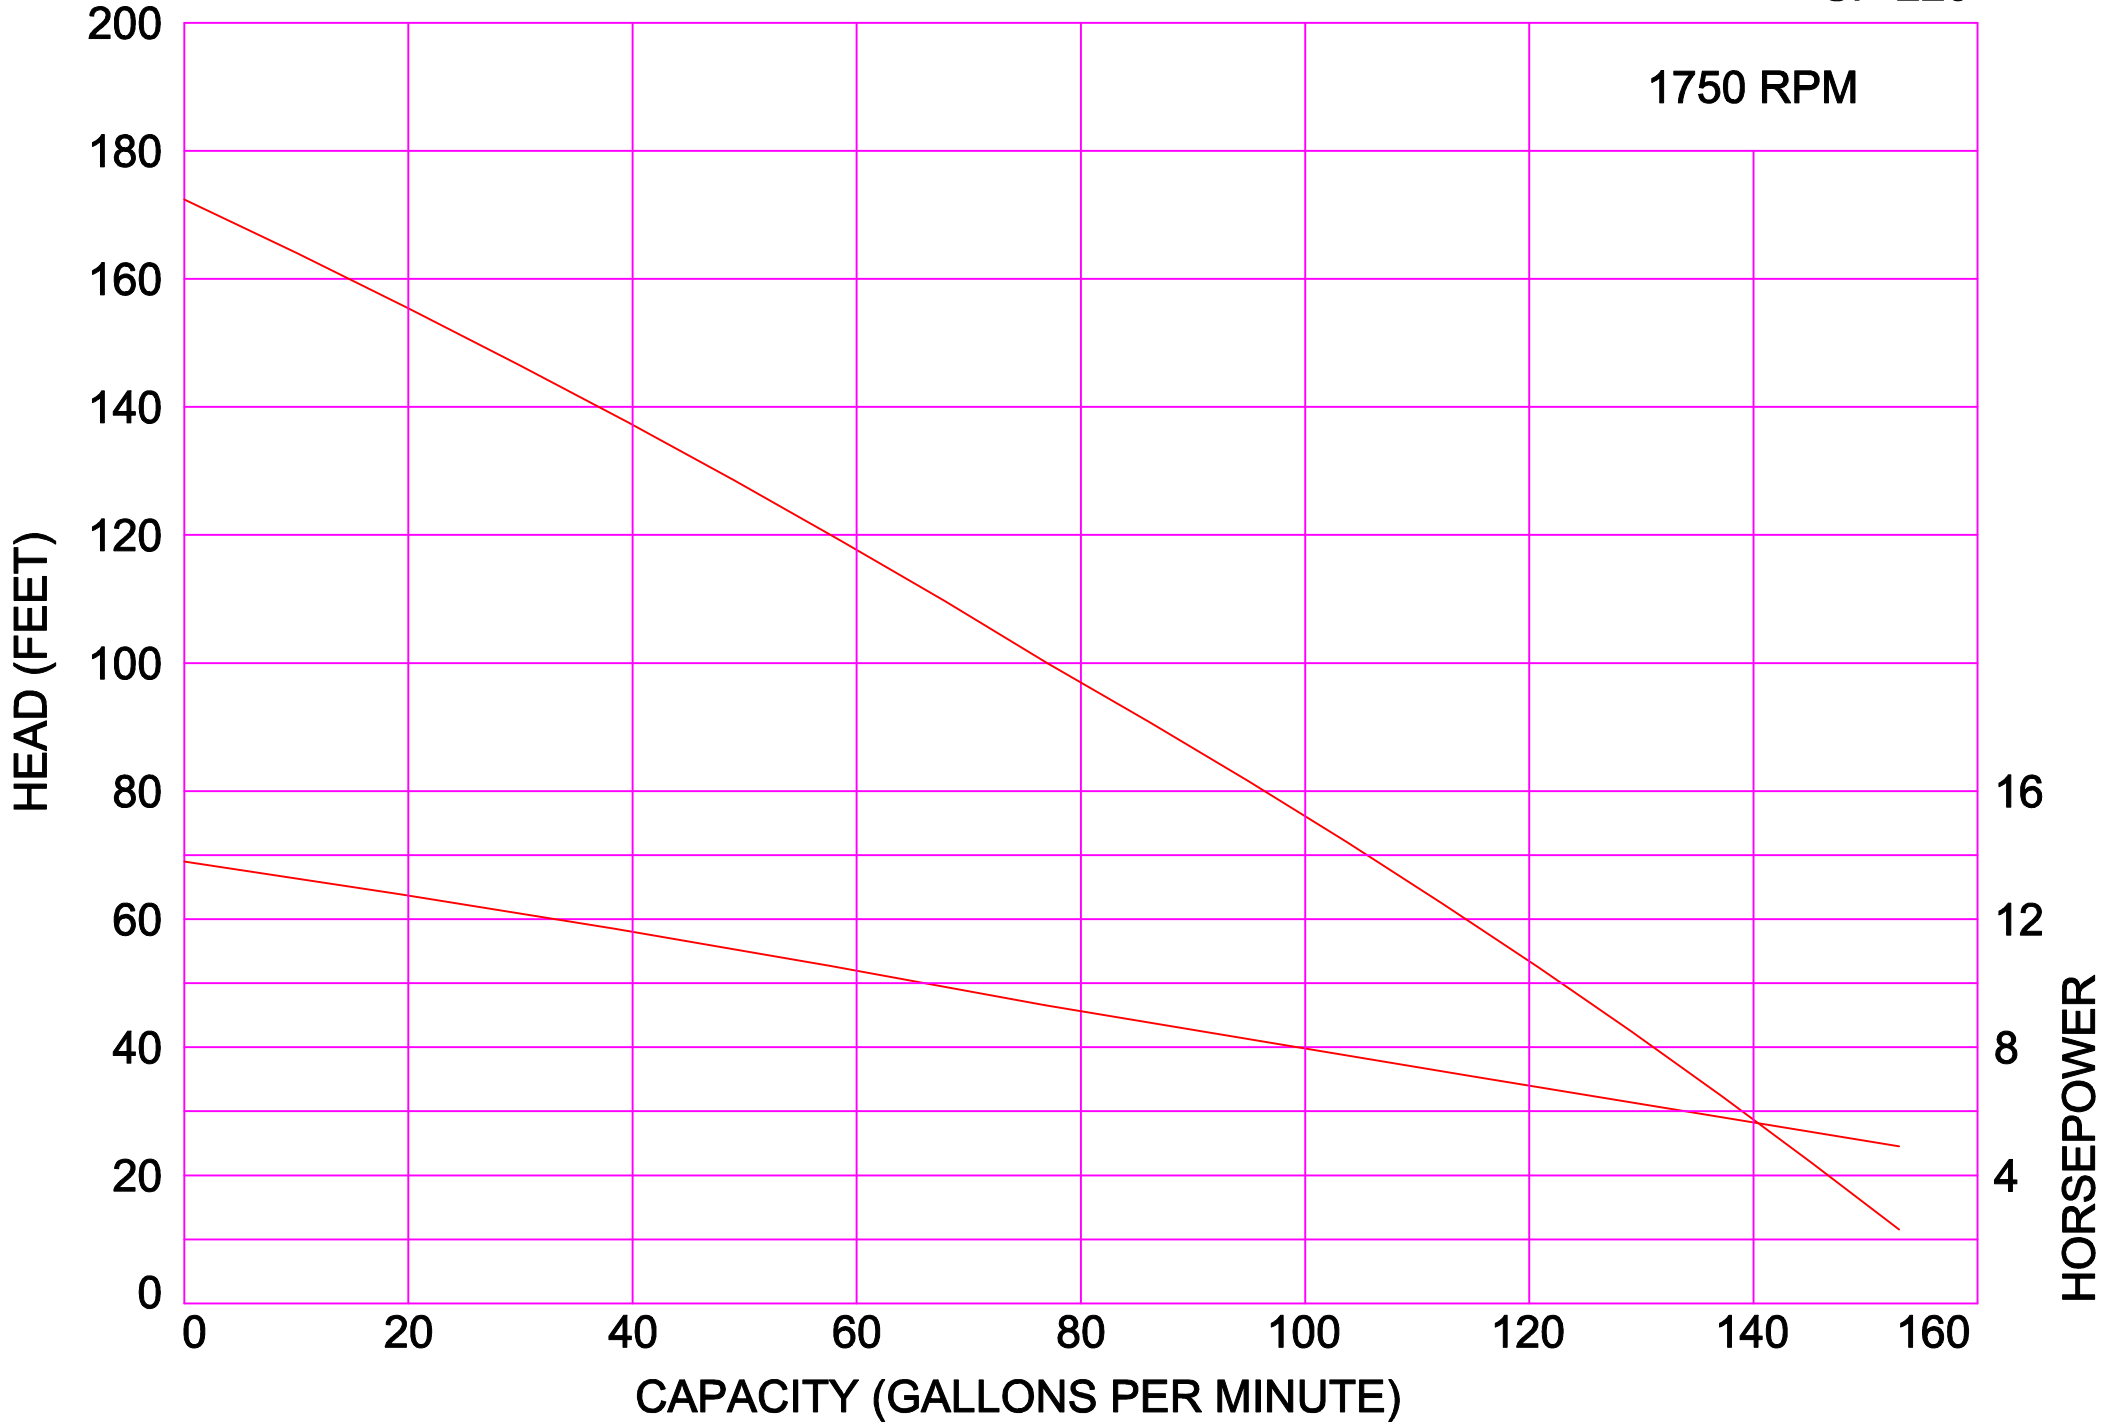

AMPCO PUMPS COMPANY, INC.  
SP-210

1750 RPM

AMPCO PUMPS COMPANY, INC.  
SP-215

1750 RPM

AMPCO PUMPS COMPANY, INC.  
SP-220

1750 RPM

AMPCO PUMPS COMPANY, INC.  
SP-225

AMPCO PUMPS COMPANY, INC.  
SP-210

1450 RPM