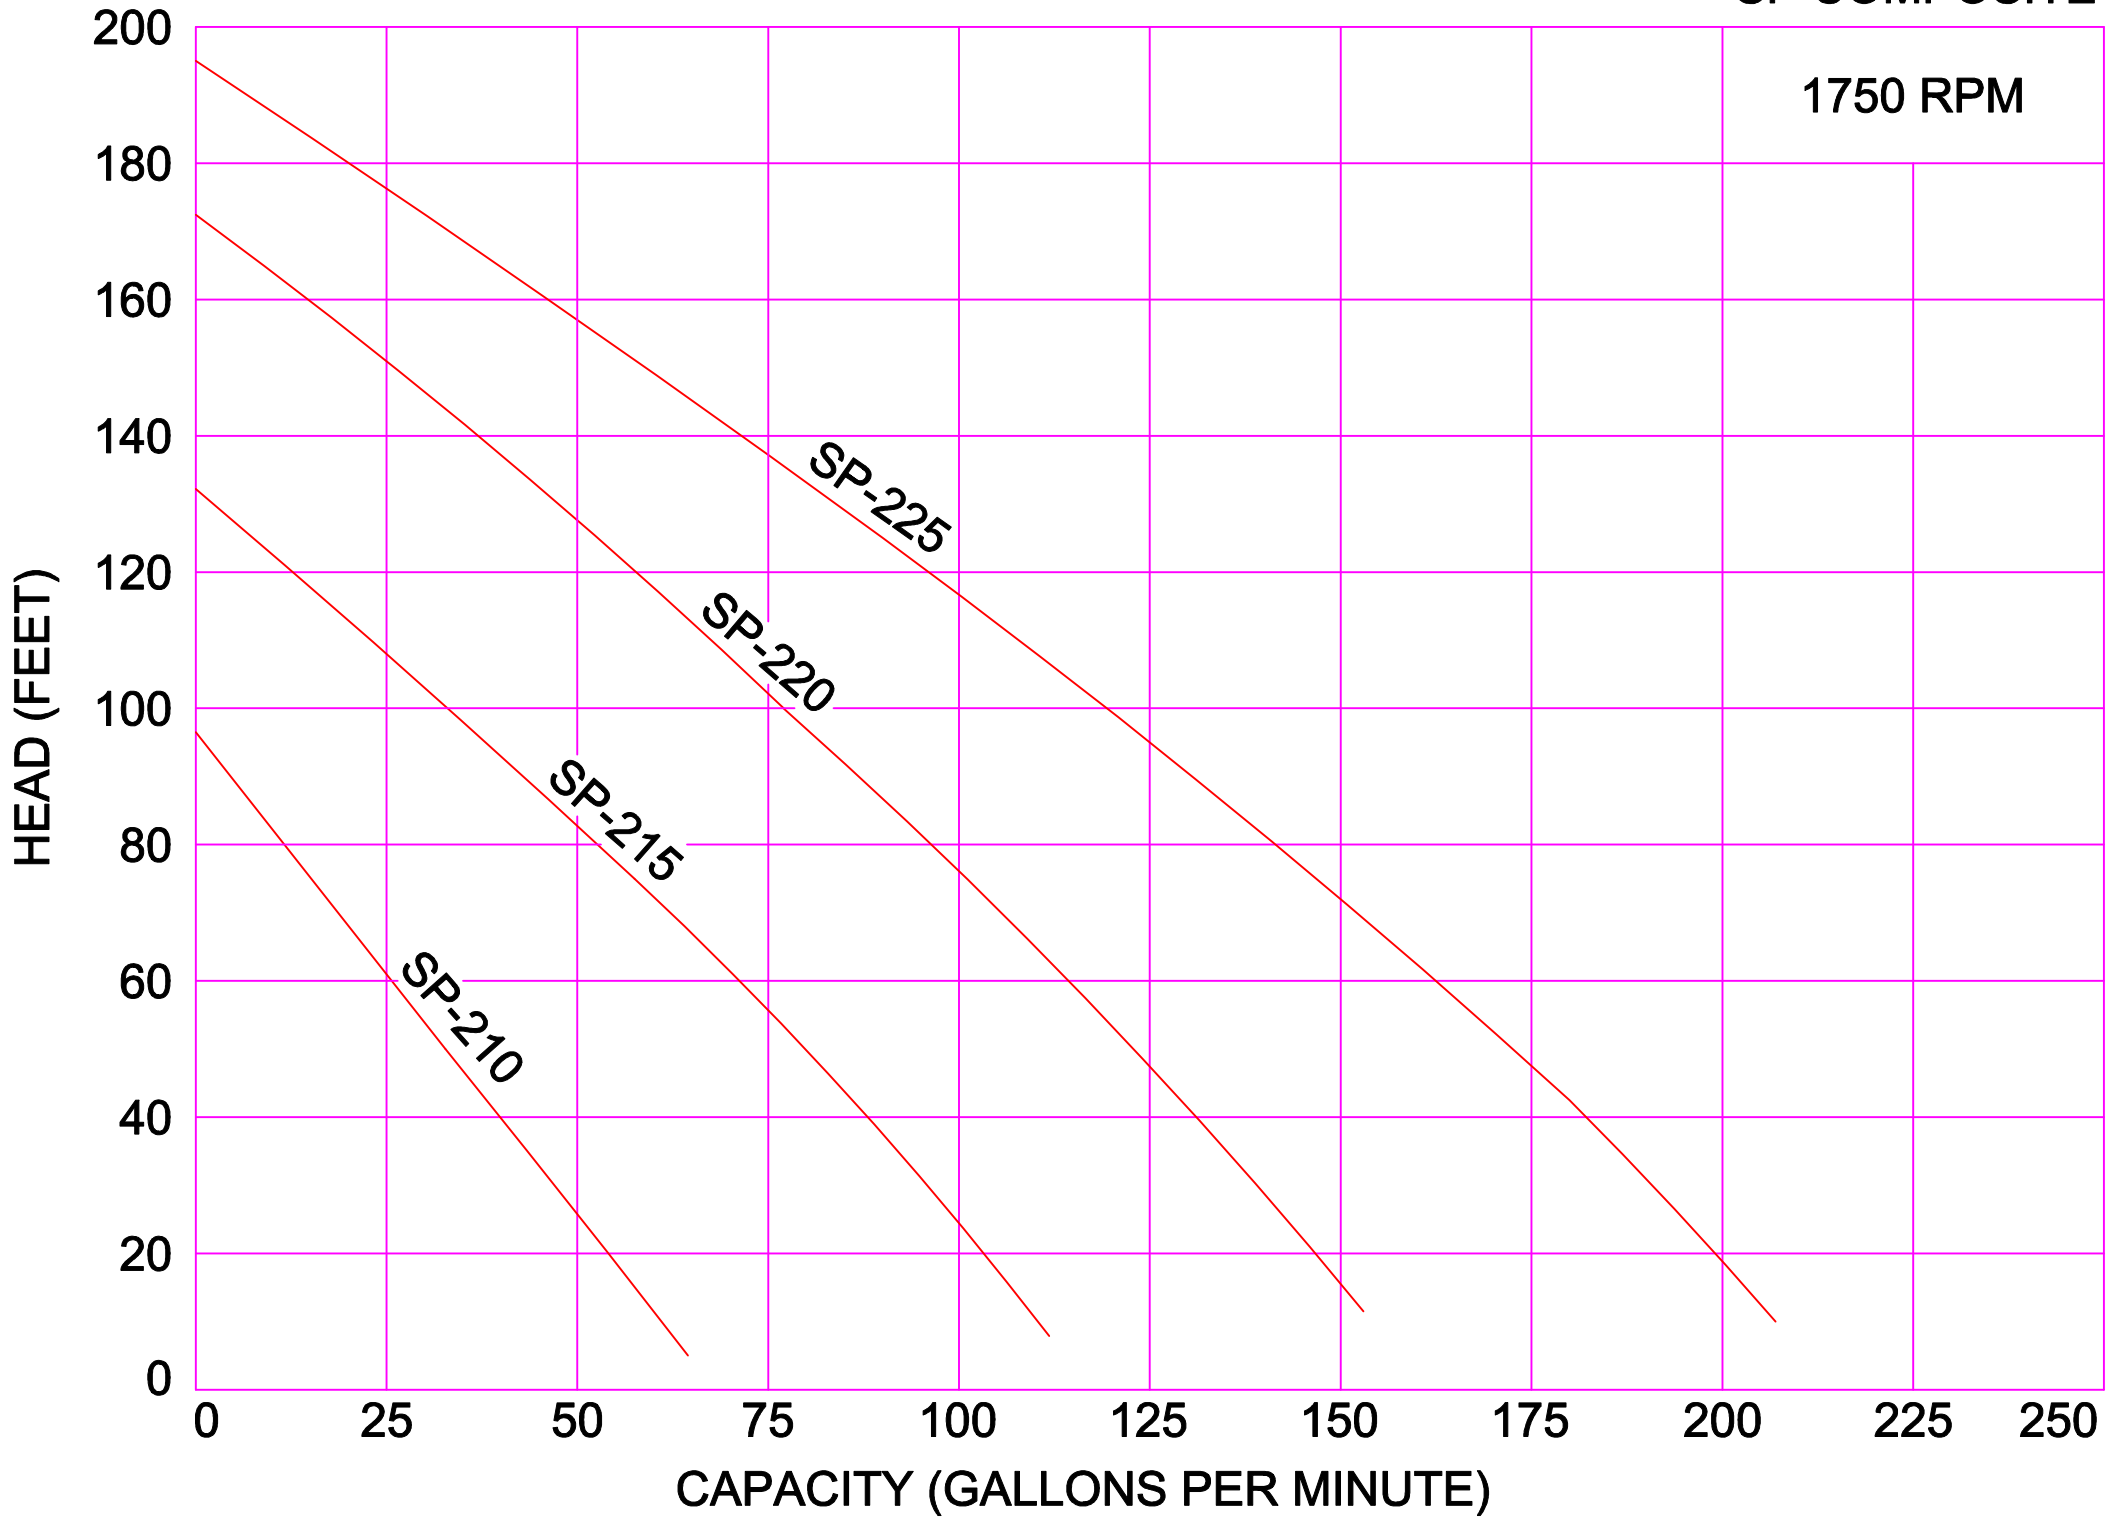

AMPCO PUMPS COMPANY, INC.
SP COMPOSITE

1750 RPM