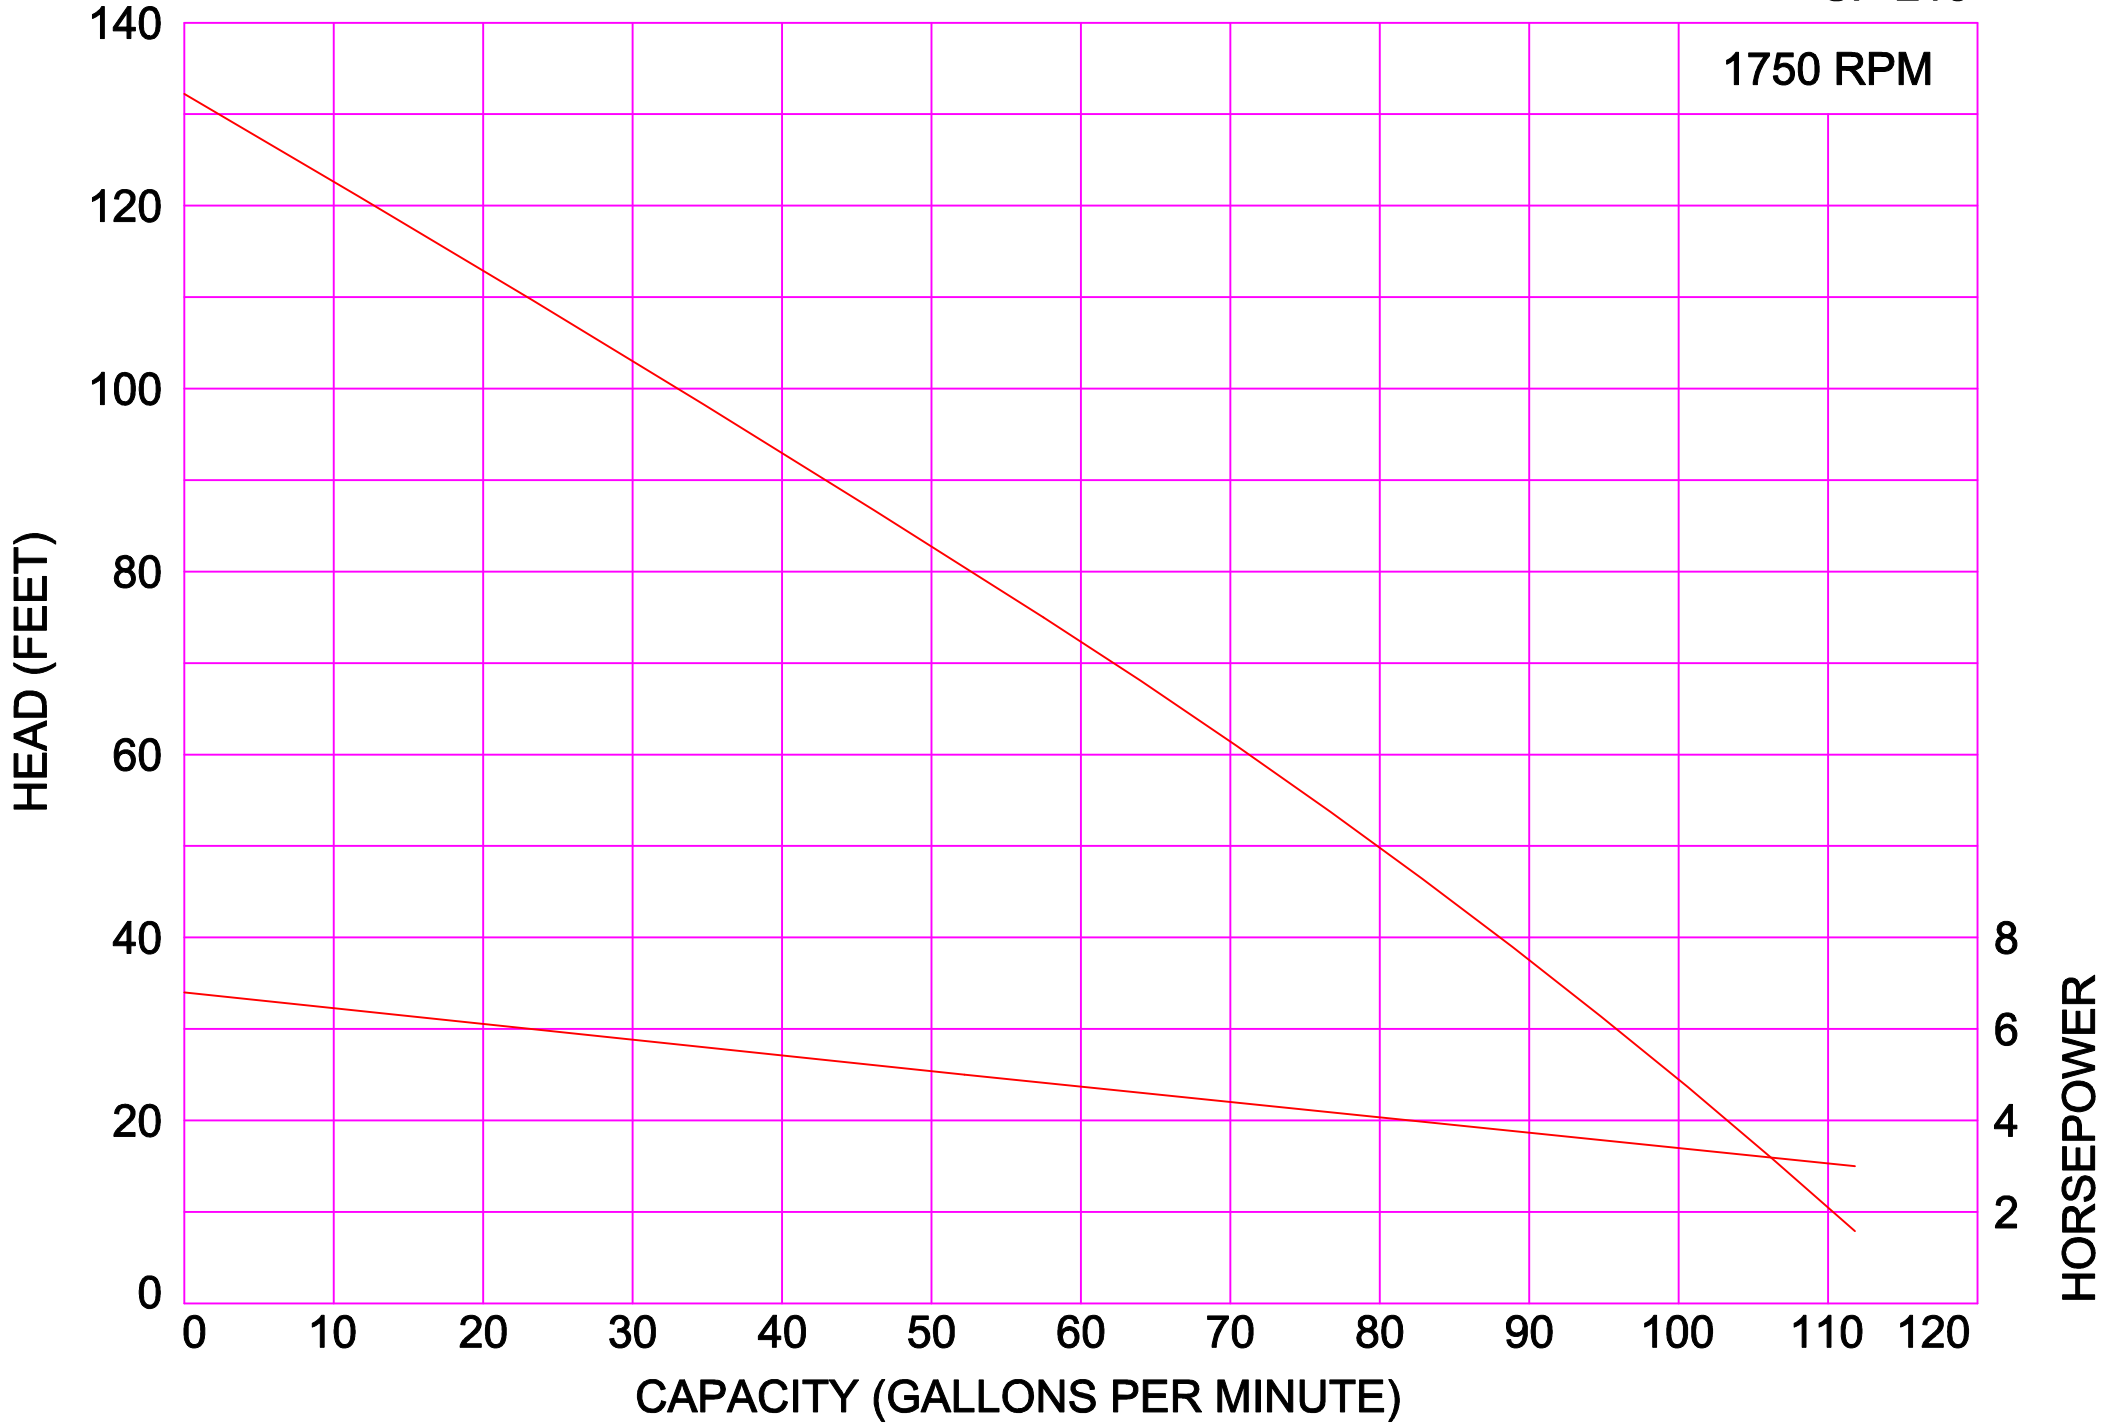

AMPCO PUMPS COMPANY, INC.  
SP-210

1750 RPM

AMPCO PUMPS COMPANY, INC.  
SP-215

1750 RPM

AMPCO PUMPS COMPANY, INC.  
SP-220

1750 RPM

AMPCO PUMPS COMPANY, INC.  
SP-225

AMPCO PUMPS COMPANY, INC.  
SP-210