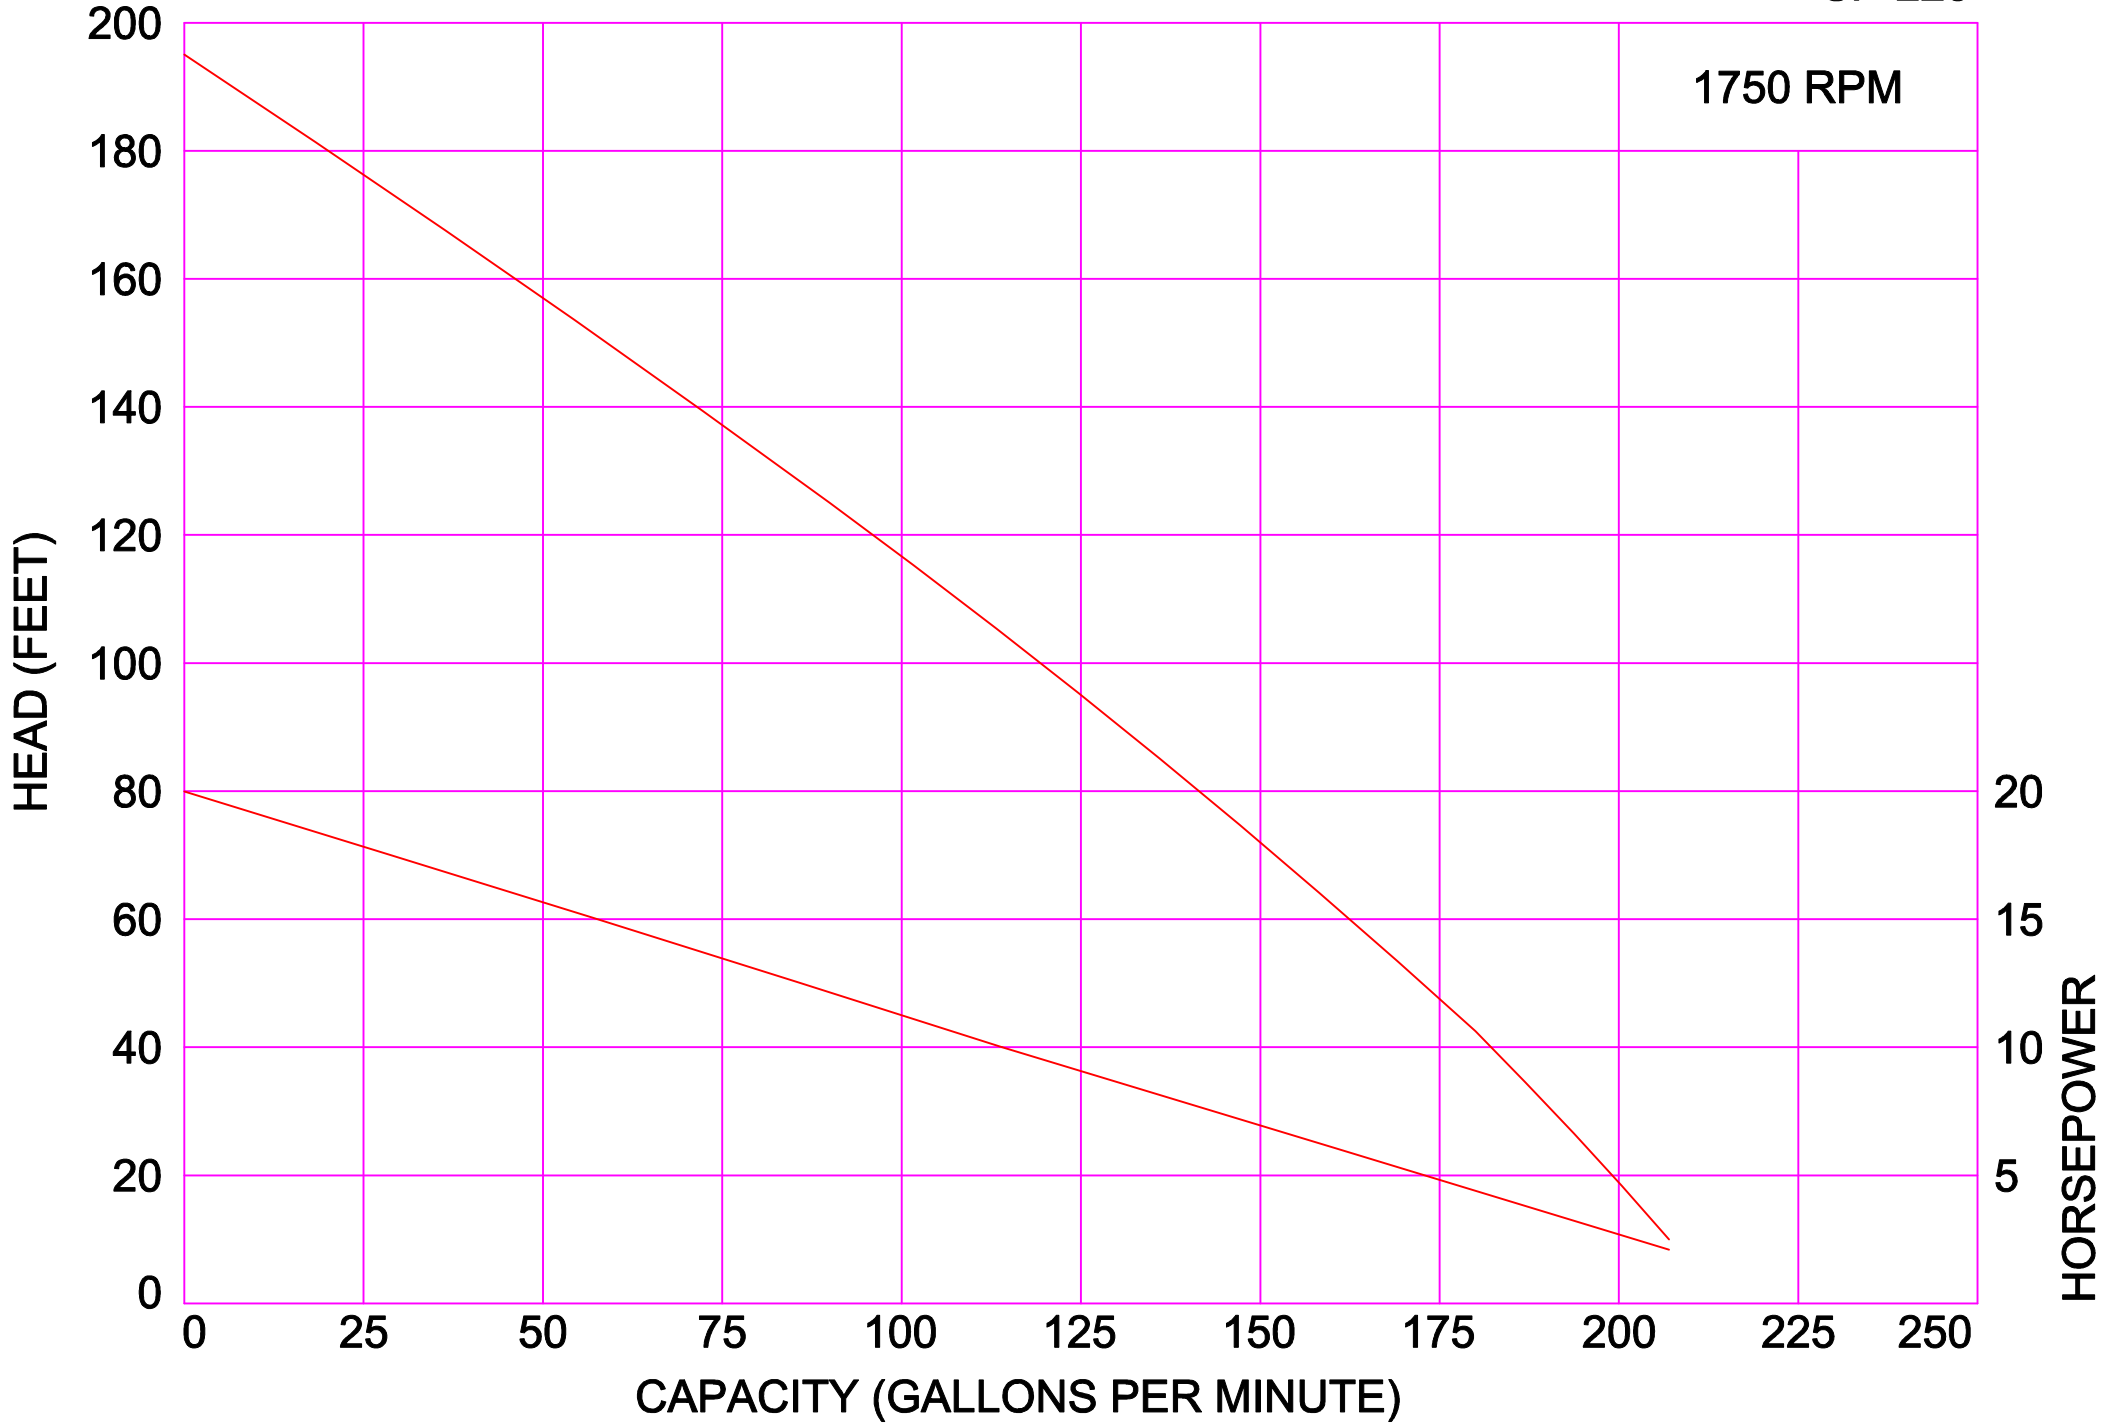

AMPCO PUMPS COMPANY, INC.  
SP-210

1750 RPM

AMPCO PUMPS COMPANY, INC.  
SP-215

1750 RPM

AMPCO PUMPS COMPANY, INC.  
SP-220

1750 RPM

AMPCO PUMPS COMPANY, INC.  
SP-225

AMPCO PUMPS COMPANY, INC.  
SP-210