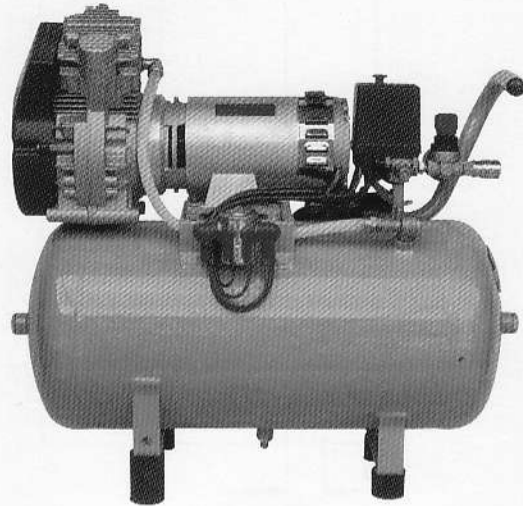

"CS-CK-CM"

COMPRESSORI SERIE "CS-CK-CM"

COMPRESSORS "CS-CK-CM" SERIES

CM 24 V

CK 24 V

APPLICAZIONI:

Per la distribuzione di aria.

APPLICATIONS:

See our general conditions of sales

MODELLO TYPE	VOLTAGGIO VOLTAGE V	ARIA MAX MAX AIR l/min	CAPACITA' SERB. TANK CAPACITY l
CS 1C-5	24	100	5
CK 2C-10	24+230	240	10
CK 2C-25	24+230+400	240	25
CM 25	24+230+400	200+240	25
CM 50	24+230+400	200+240	50
CM 100	24+230+400	250+440	100