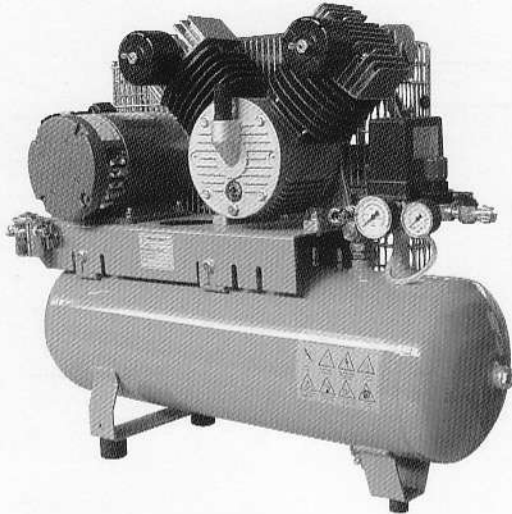

"CS-CK-CM"

COMPRESSORI SERIE "CS-CK-CM"

COMPRESSORS "CS-CK-CM" SERIES

CM 24 V

CK 24 V

APPLICAZIONI:

Per la distribuzione di aria.

APPLICATIONS:

See our general conditions of sales

MODELLO TYPE	VOLTAGGIO VOLTAGE V	ARIA MAX MAX AIR l/min	CAPACITA' SERB. TANK CAPACITY l
CS 1C-5	24	100	5
CK 2C-10	24+230	240	10
CK 2C-25	24+230+400	240	25
CM 25	24+230+400	200+240	25
CM 50	24+230+400	200+240	50
CM 100	24+230+400	250+440	100