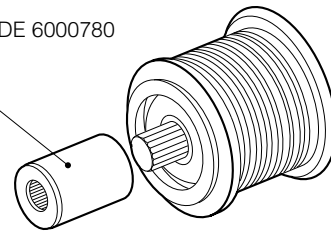

## SPLINED SHAFT WITH COUPLING

Plastic key CODE 6000780