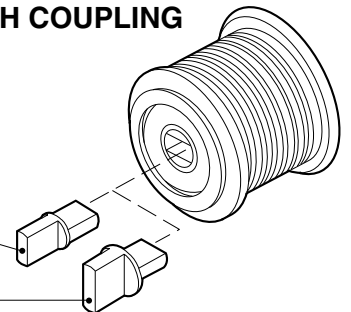

FEMALE SHAFT WITH COUPLING

Brass key CODE 6001690

Brass key CODE 6001620