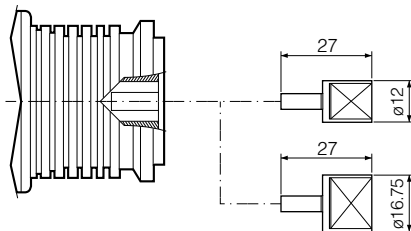

(PO...A) SERIES