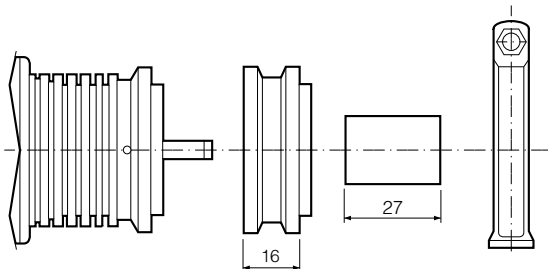

FEMALE SHAFT WITH COUPLING

Brass key CODE 6001690

Brass key CODE 6001620