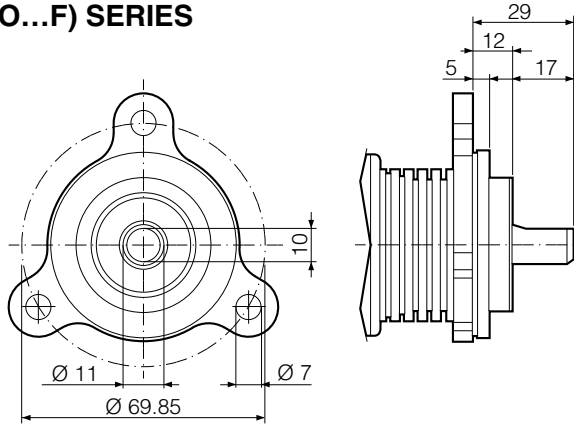

Fluid-o-Tech Rotary Vane Pumps Optional Mountings

(PO...F) SERIES