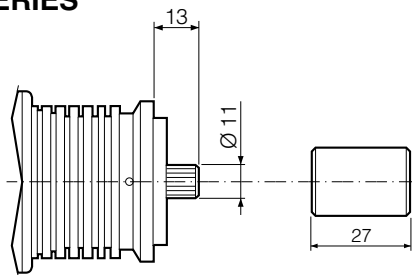

(PR...) SERIES