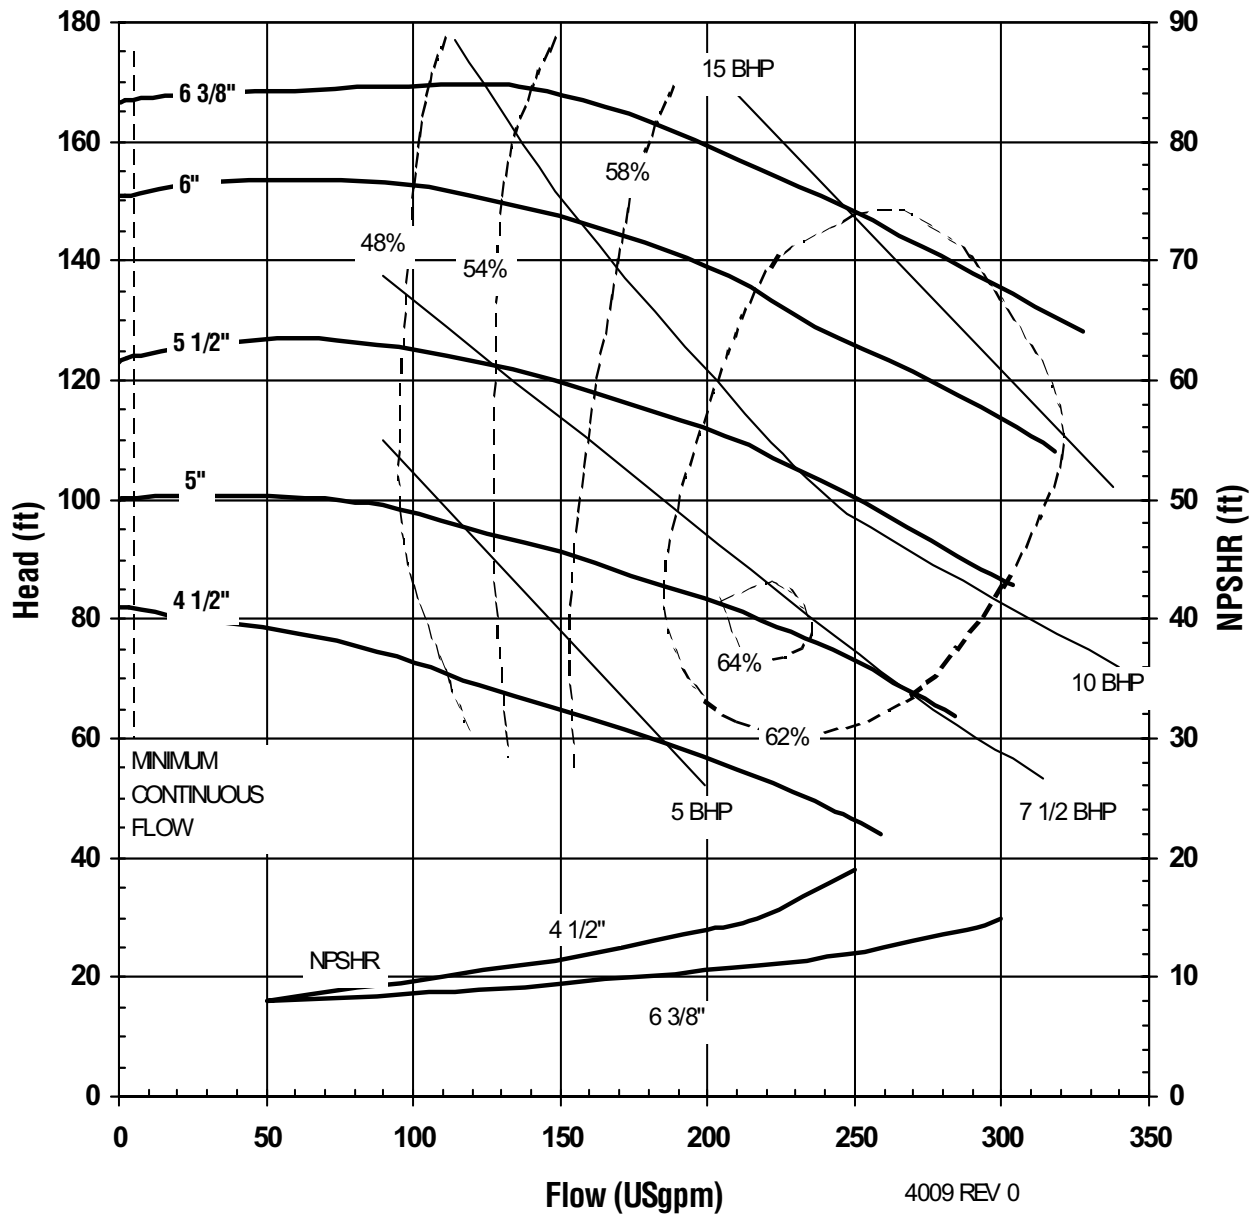

**UC SERIES
STANDARD HORIZONTAL
PERFORMANCE CURVE**

**MODEL UC326
3500 rpm, 60 Hz
Suction: 3"
Discharge: 2"**

4009 REV 0
12/08/00