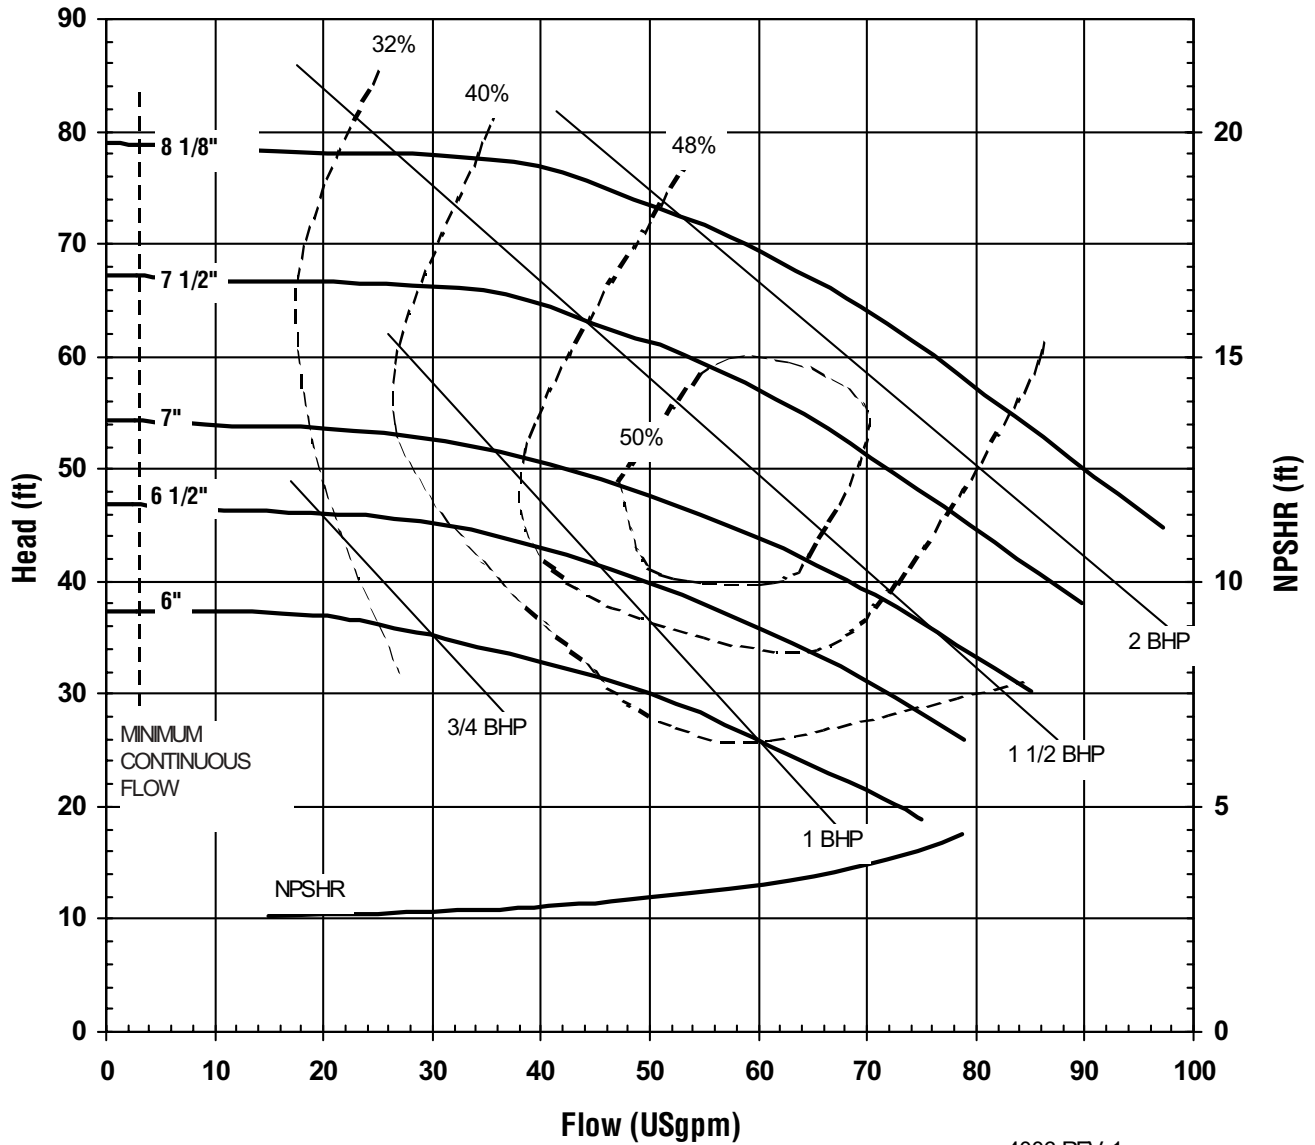

UC SERIES STANDARD HORIZONTAL PERFORMANCE CURVE

MODEL UC1518
1750 rpm, 60 Hz
Suction: 1 1/2"
Discharge: 1"

4006 REV 1
09/28/01