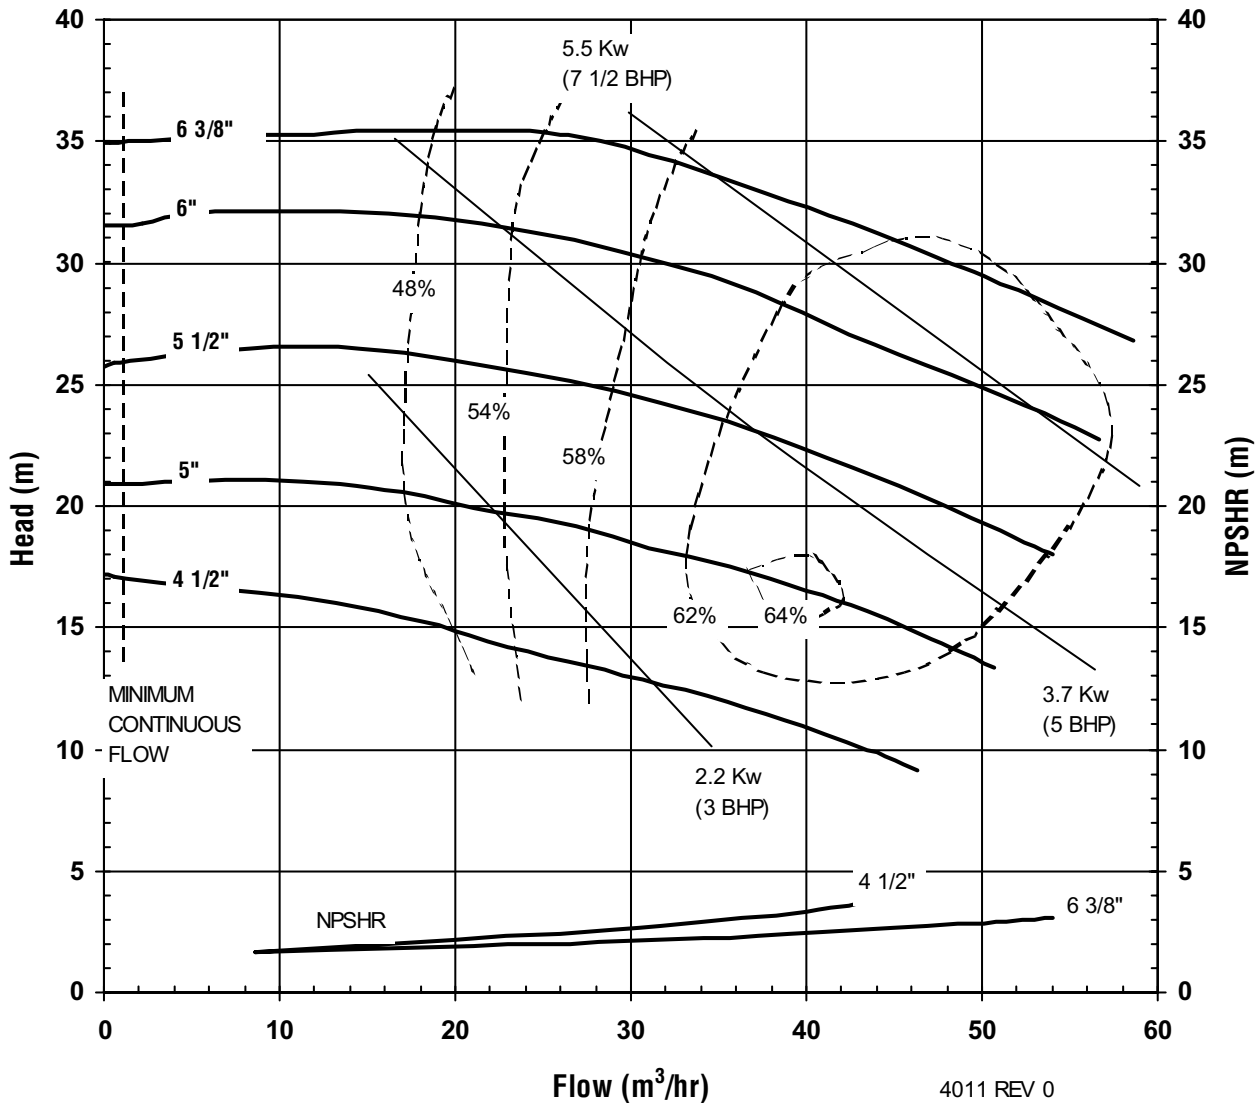

**MODEL UC326  
3500 rpm, 60 Hz  
Suction: 3"  
Discharge: 2"**

4009 REV 0  
12/08/00

UC SERIES  
STANDARD HORIZONTAL  
PERFORMANCE CURVE

MODEL UC326  
1750 rpm, 60 Hz  
Suction: 3"  
Discharge: 2"

4010 REV 0  
12/08/00

**UC SERIES  
STANDARD HORIZONTAL  
PERFORMANCE CURVE**

**MODEL UC326  
2900 rpm, 50 Hz  
Suction: 3"  
Discharge: 2"**

4011 REV 0  
12/08/00

UC SERIES  
STANDARD HORIZONTAL  
PERFORMANCE CURVE

MODEL UC326