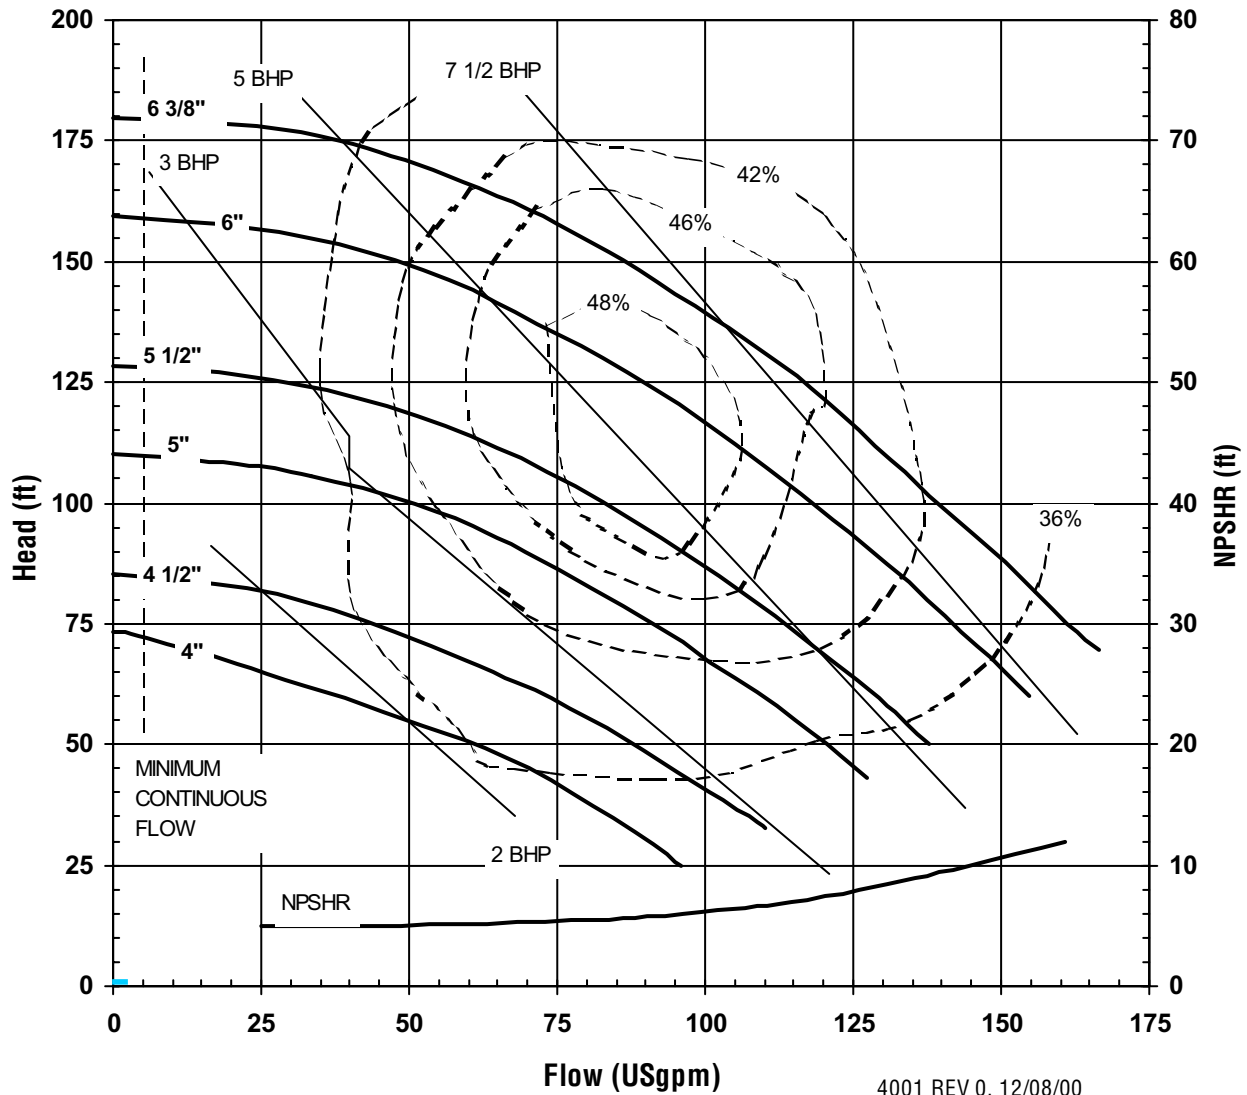

TABLE OF CONTENTS

Model UC1516

3500 rpm, 60 Hz, 1-1/2" x 1"	3
1750 rpm, 60 Hz, 1-1/2" x 1"	4
2900 rpm, 60 Hz, 1-1/2" x 1"	5
1450 rpm, 50 Hz, 1-1/2" x 1"	6

Model UC1518

3500 rpm, 60 Hz, 1-1/2" x 1"	7
1750 rpm, 60 Hz, 1-1/2" x 1"	8
2900 rpm, 50 Hz, 1-1/2" x 1"	9
1450 rpm, 50 Hz, 1-1/2" x 1"	10

Model UC326

3500 rpm, 60 Hz, 3" x 2"	11
1750 rpm, 60 Hz, 3" x 2"	12
2900 rpm, 50 Hz, 3" x 2"	13
1450 rpm, 50 Hz, 3" x 2"	14

Contact Information:

Finish Thompson Inc.
921 Greengarden Road
Erie, PA 16501 USA
PH 814-455-4478
FAX 814-455-8518
EMAIL fti@finishthompson.com

**UC SERIES
STANDARD HORIZONTAL
PERFORMANCE CURVE**

**MODEL UC1516
3500 rpm, 60 Hz
Suction: 1 1/2"
Discharge: 1"**

4001 REV 0, 12/08/00