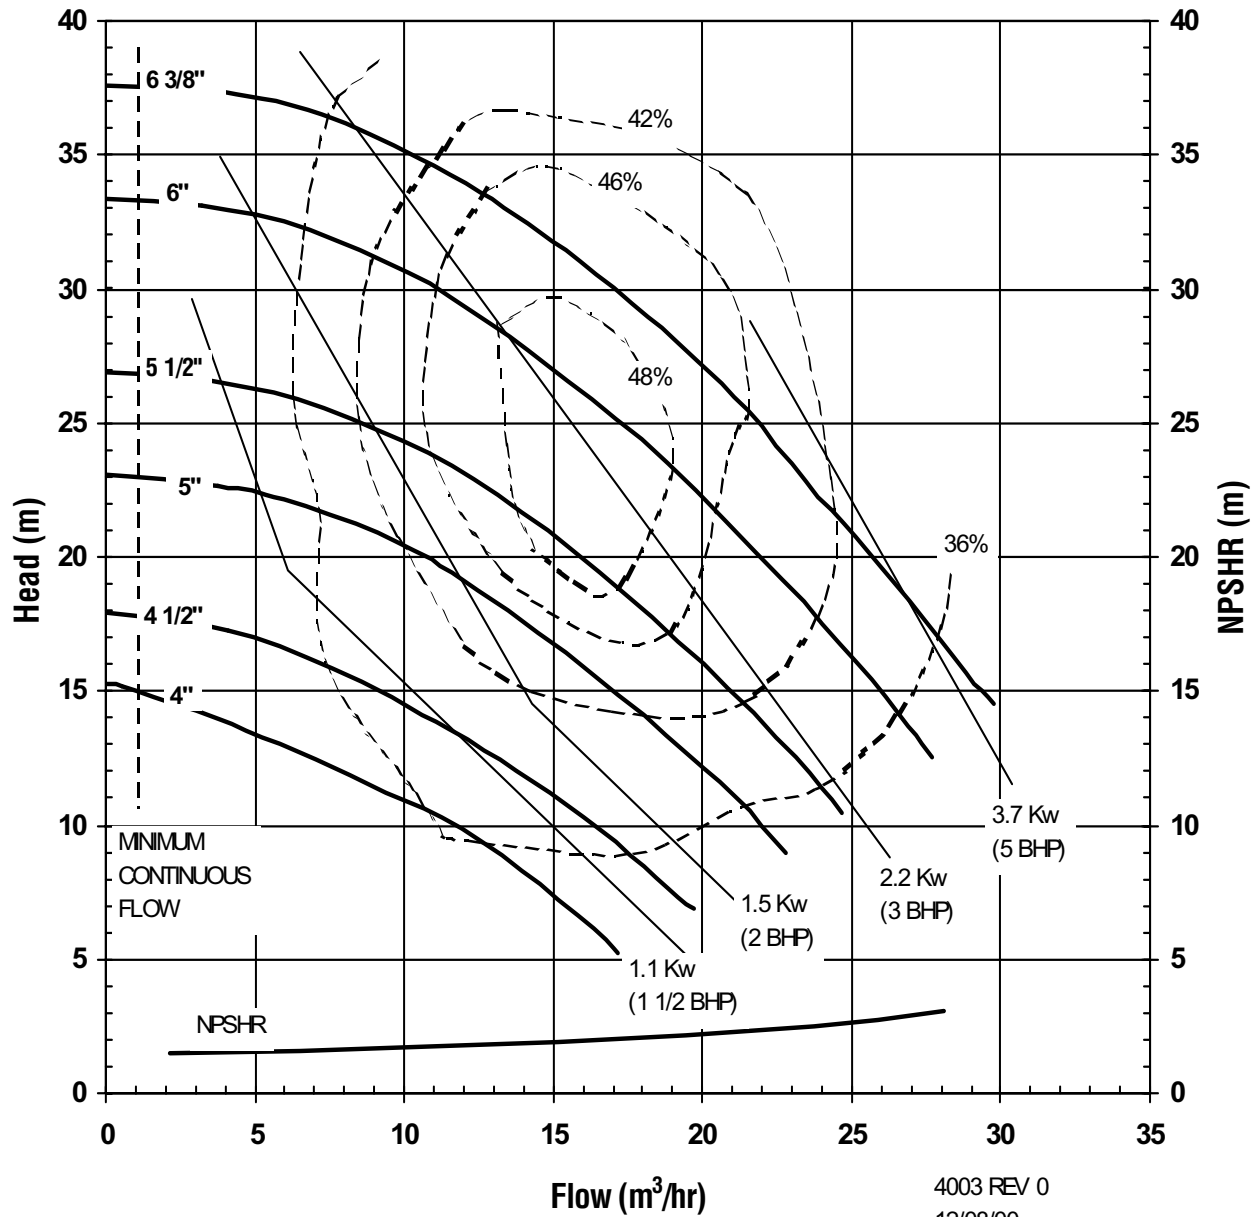

UC SERIES
STANDARD HORIZONTAL
PERFORMANCE CURVE

MODEL UC1516

2900 rpm, 50 Hz

Suction: 1 1/2"

Discharge: 1"

4003 REV 0
12/08/00