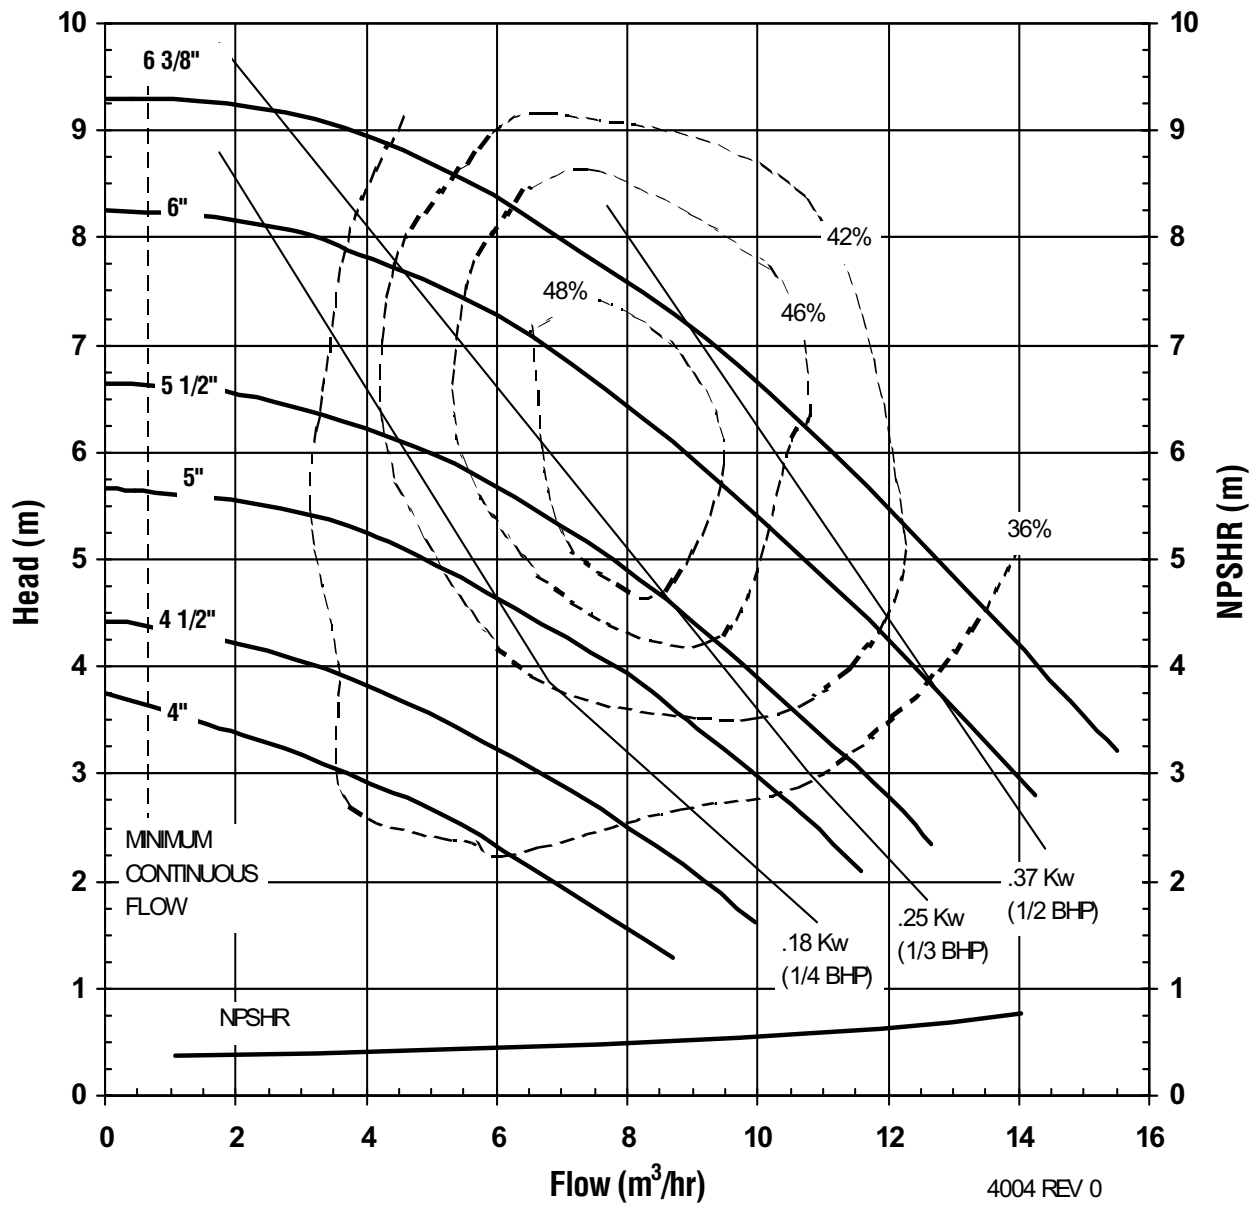

UC SERIES STANDARD HORIZONTAL PERFORMANCE CURVE

MODEL UC1516
1450 rpm, 50 Hz
Suction: 1 1/2"
Discharge: 1"

4004 REV 0
12/08/00