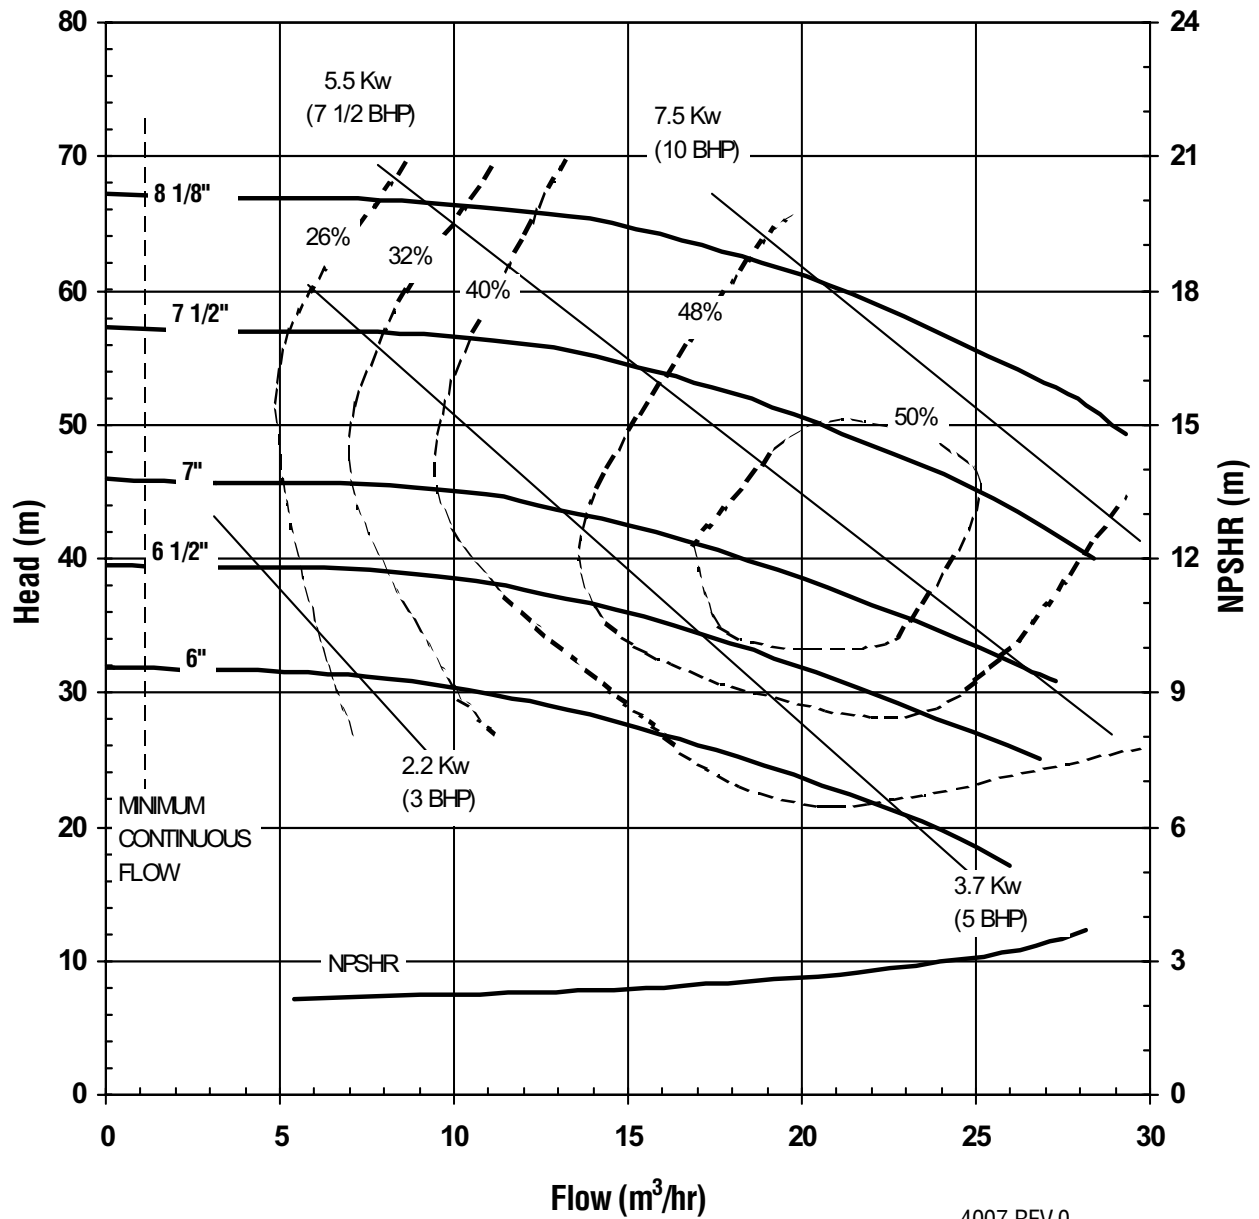

# UC SERIES STANDARD HORIZONTAL PERFORMANCE CURVE

**MODEL UC1518**  
1750 rpm, 60 Hz  
Suction: 1 1/2"  
Discharge: 1"

4006 REV 1  
09/28/01

UC SERIES  
STANDARD HORIZONTAL  
PERFORMANCE CURVE

MODEL UC1518  
2900 rpm, 50 Hz  
Suction: 1 1/2"  
Discharge: 1"

4007 REV 0  
12-08-00

**UC SERIES  
STANDARD HORIZONTAL  
PERFORMANCE CURVE**

**MODEL UC1518  
1450 rpm, 50 Hz  
Suction: 1 1/2"  
Discharge: 1"**

4008 REV 0  
12/08/00

**UC SERIES  
STANDARD HORIZONTAL  
PERFORMANCE CURVE**