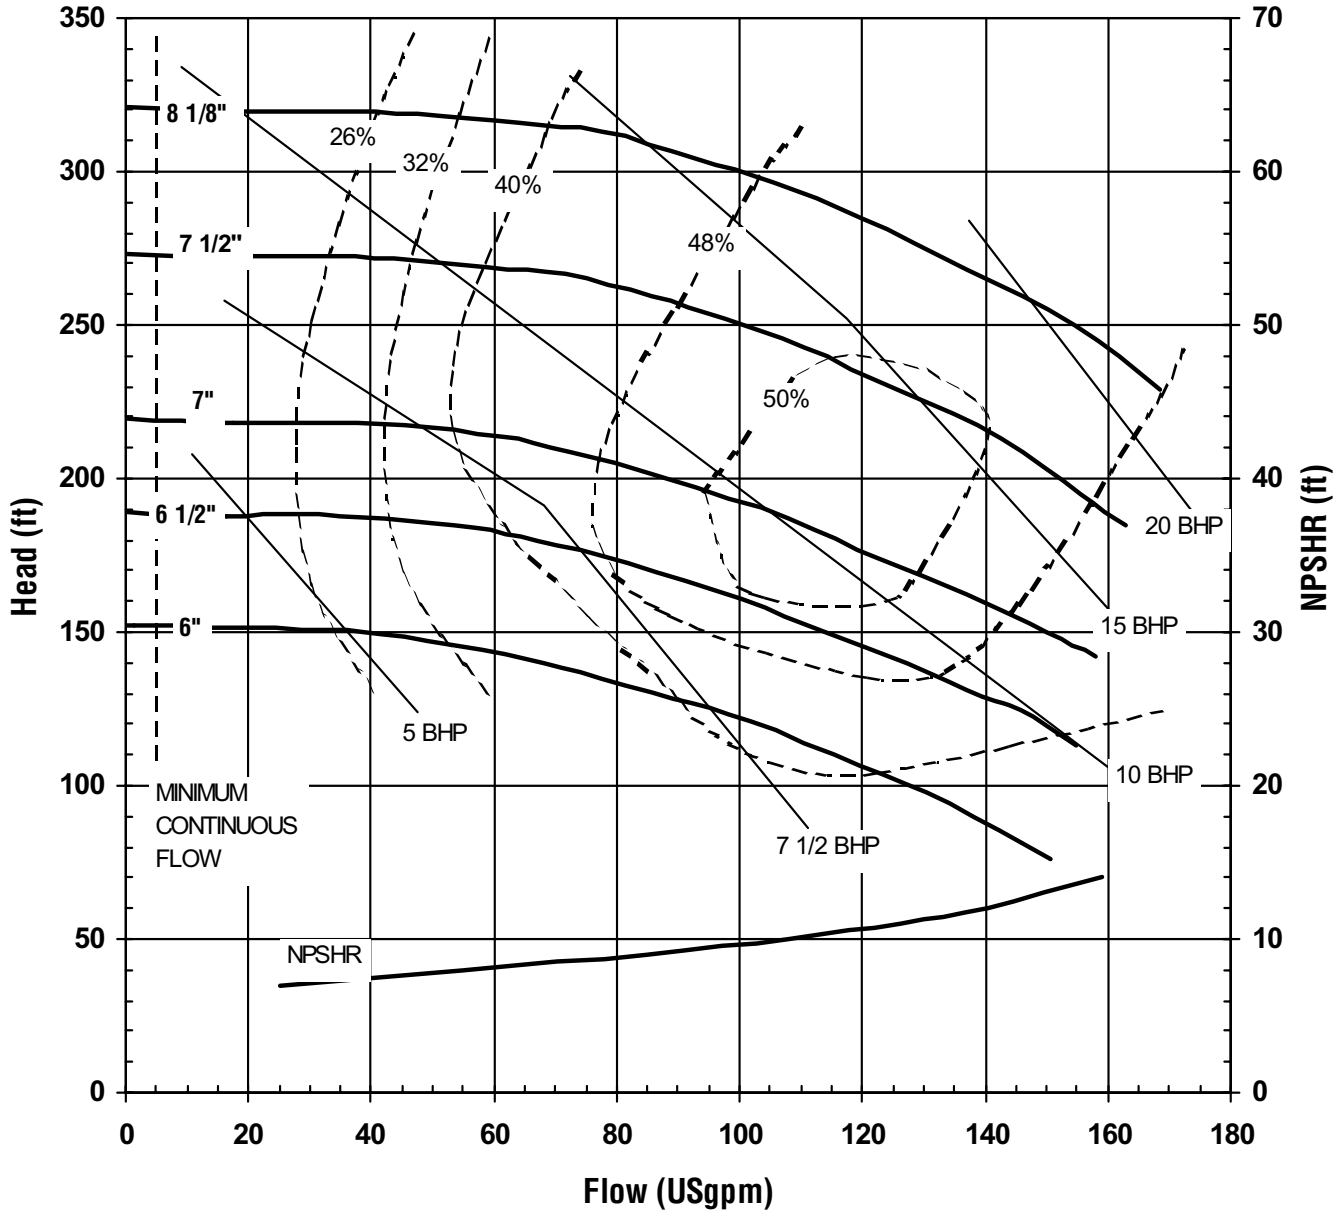

# UC SERIES STANDARD HORIZONTAL PERFORMANCE CURVE

**MODEL UC1516**  
1450 rpm, 50 Hz  
Suction: 1 1/2"  
Discharge: 1"

4004 REV 0  
12/08/00

**UC SERIES  
STANDARD HORIZONTAL  
PERFORMANCE CURVE**

**MODEL UC1518  
3500 rpm, 60 Hz  
Suction: 1 1/2"  
Discharge: 1"**