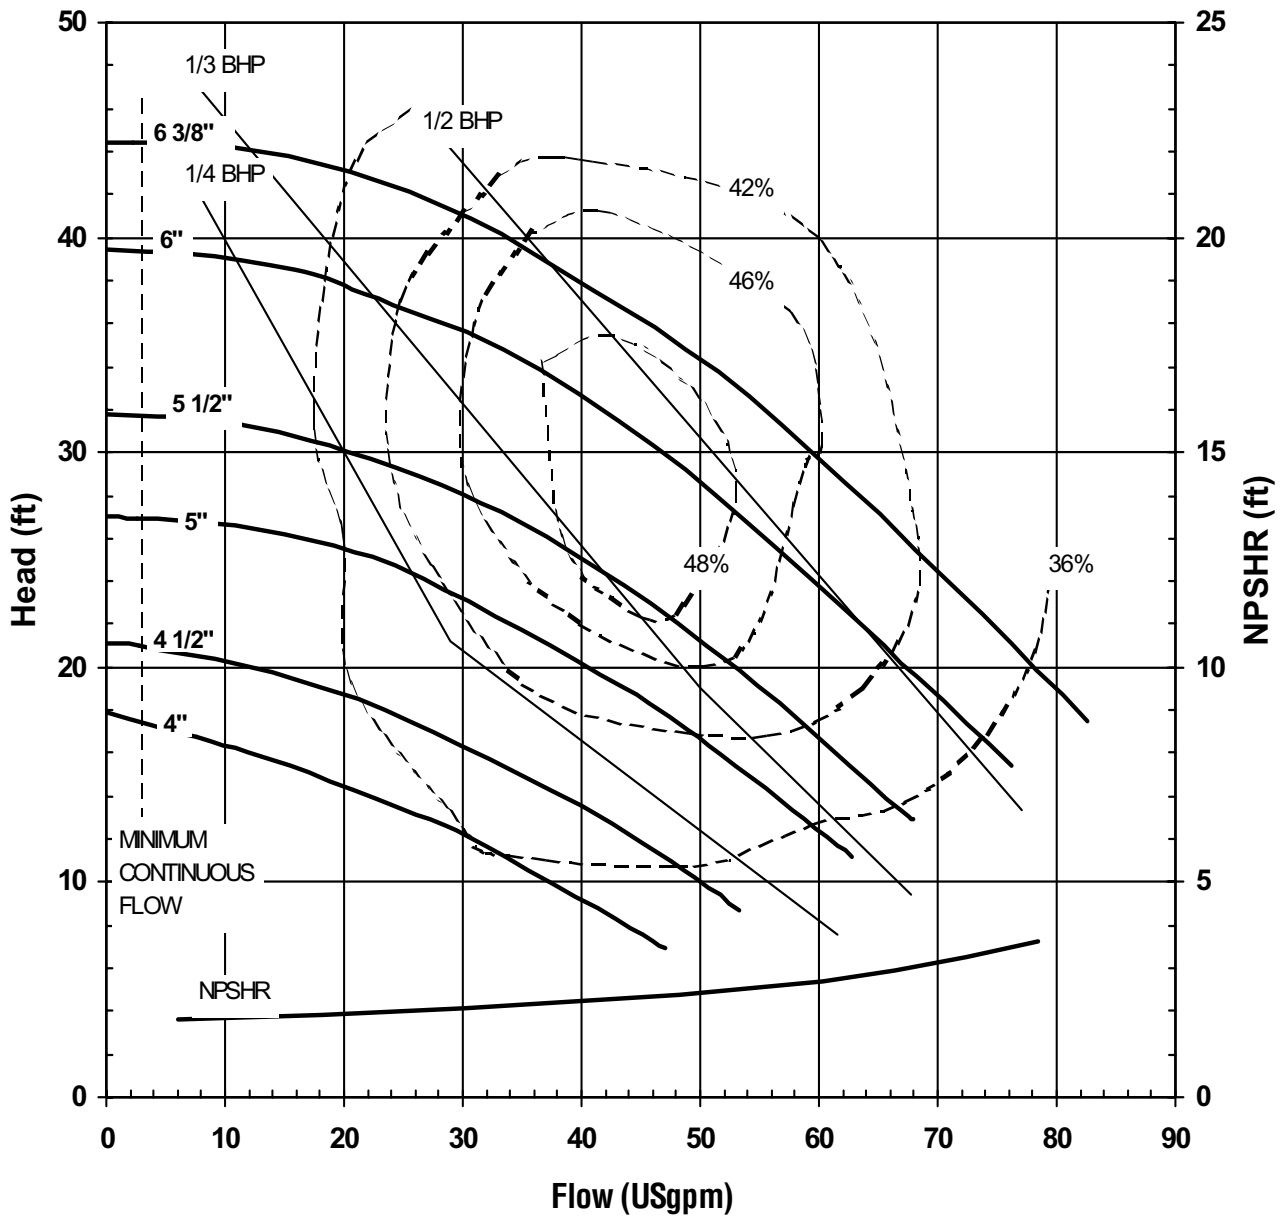

**MODEL UC1516  
3500 rpm, 60 Hz  
Suction: 1 1/2"  
Discharge: 1"**

4001 REV 0, 12/08/00

UC SERIES  
STANDARD HORIZONTAL  
PERFORMANCE CURVE

MODEL UC1516  
1750 rpm, 60 Hz  
Suction: 1 1/2"  
Discharge: 1"