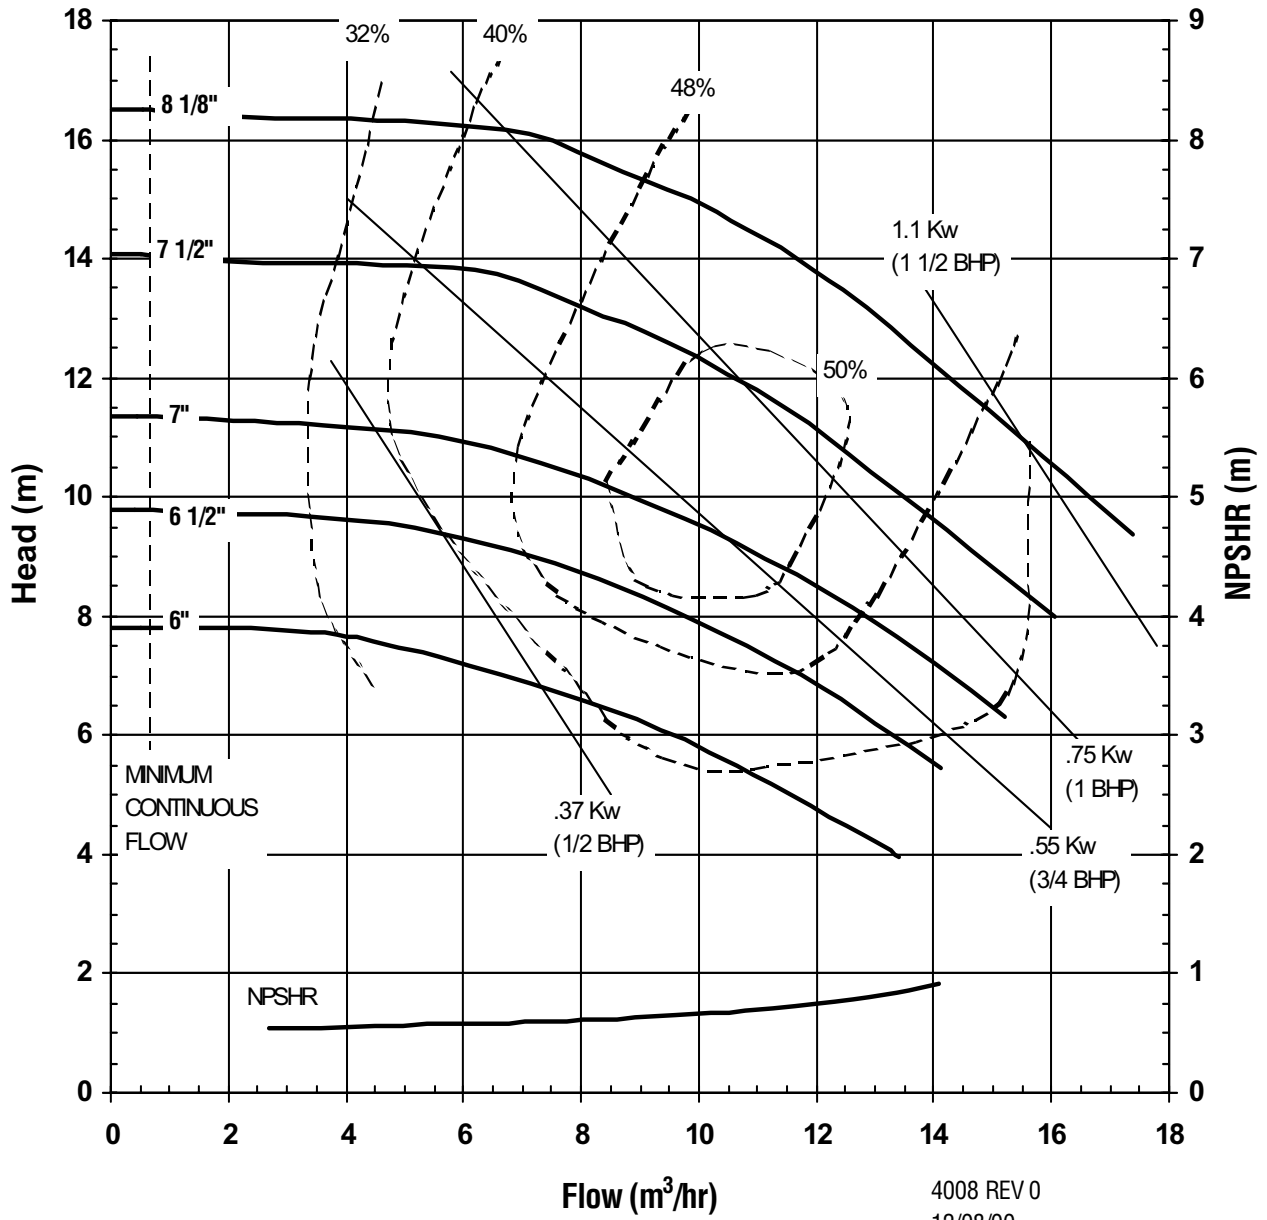

# UC SERIES STANDARD HORIZONTAL PERFORMANCE CURVE

**MODEL UC1518**  
1750 rpm, 60 Hz  
Suction: 1 1/2"  
Discharge: 1"

4006 REV 1  
09/28/01

UC SERIES  
STANDARD HORIZONTAL  
PERFORMANCE CURVE

MODEL UC1518  
2900 rpm, 50 Hz  
Suction: 1 1/2"  
Discharge: 1"

4007 REV 0  
12-08-00

**UC SERIES  
STANDARD HORIZONTAL  
PERFORMANCE CURVE**

**MODEL UC1518  
1450 rpm, 50 Hz  
Suction: 1 1/2"  
Discharge: 1"**

4008 REV 0  
12/08/00

**UC SERIES  
STANDARD HORIZONTAL  
PERFORMANCE CURVE**