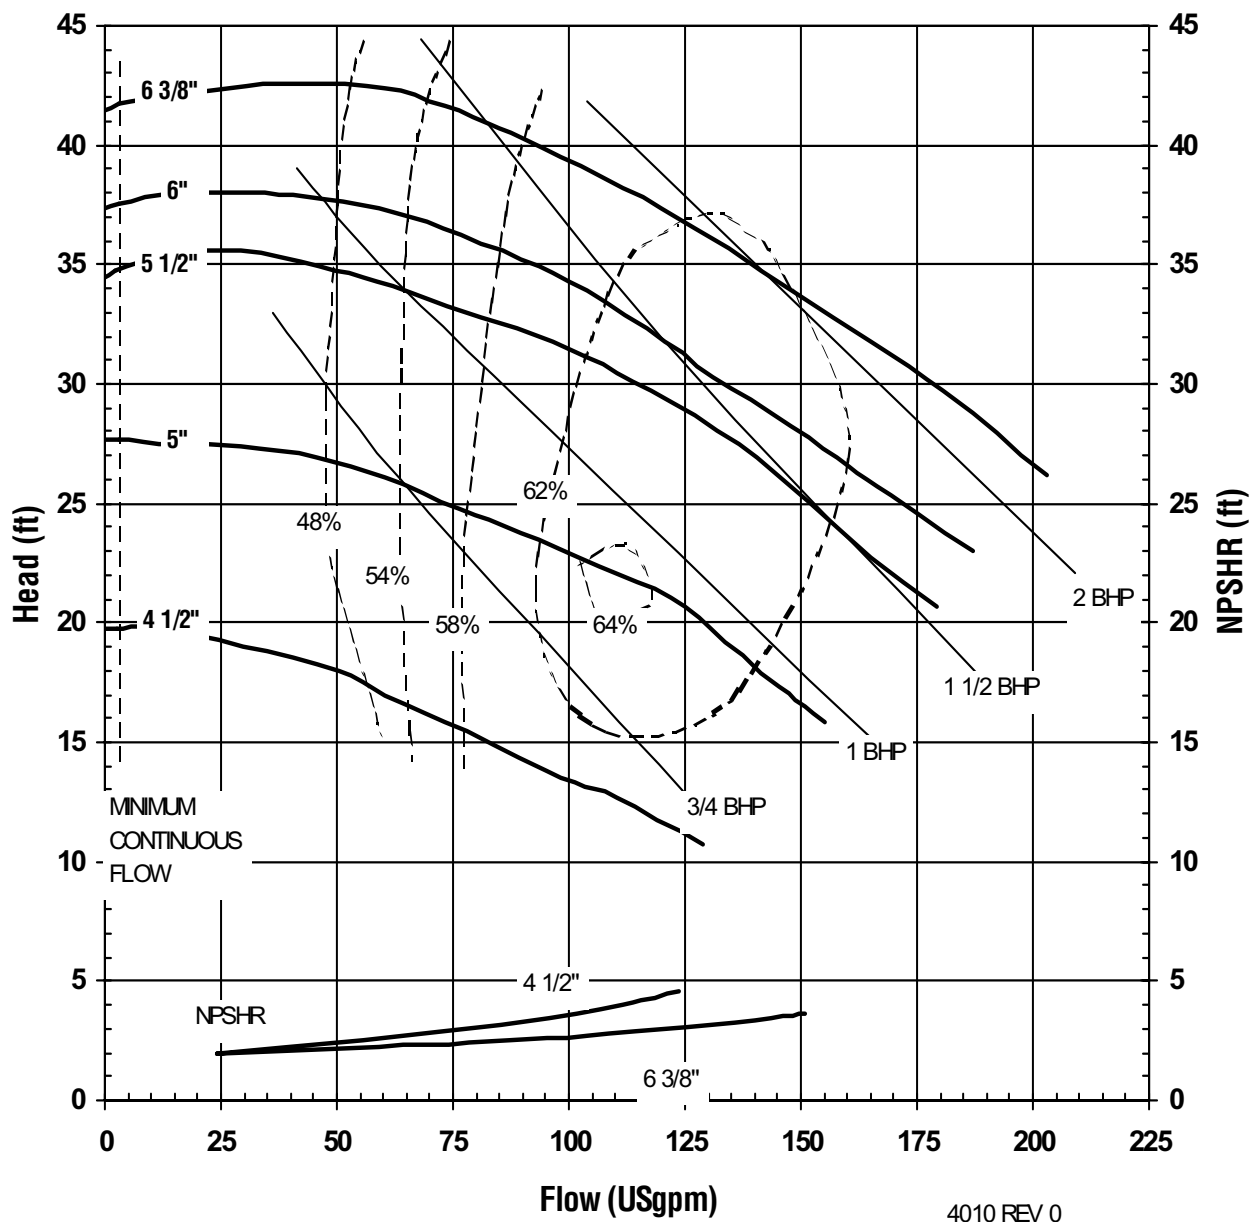

**MODEL UC326  
3500 rpm, 60 Hz  
Suction: 3"  
Discharge: 2"**

4009 REV 0  
12/08/00

UC SERIES  
STANDARD HORIZONTAL  
PERFORMANCE CURVE

MODEL UC326  
1750 rpm, 60 Hz  
Suction: 3"  
Discharge: 2"

4010 REV 0  
12/08/00

**UC SERIES  
STANDARD HORIZONTAL  
PERFORMANCE CURVE**

**MODEL UC326  
2900 rpm, 50 Hz  
Suction: 3"  
Discharge: 2"**

4011 REV 0  
12/08/00

UC SERIES  
STANDARD HORIZONTAL  
PERFORMANCE CURVE

MODEL UC326