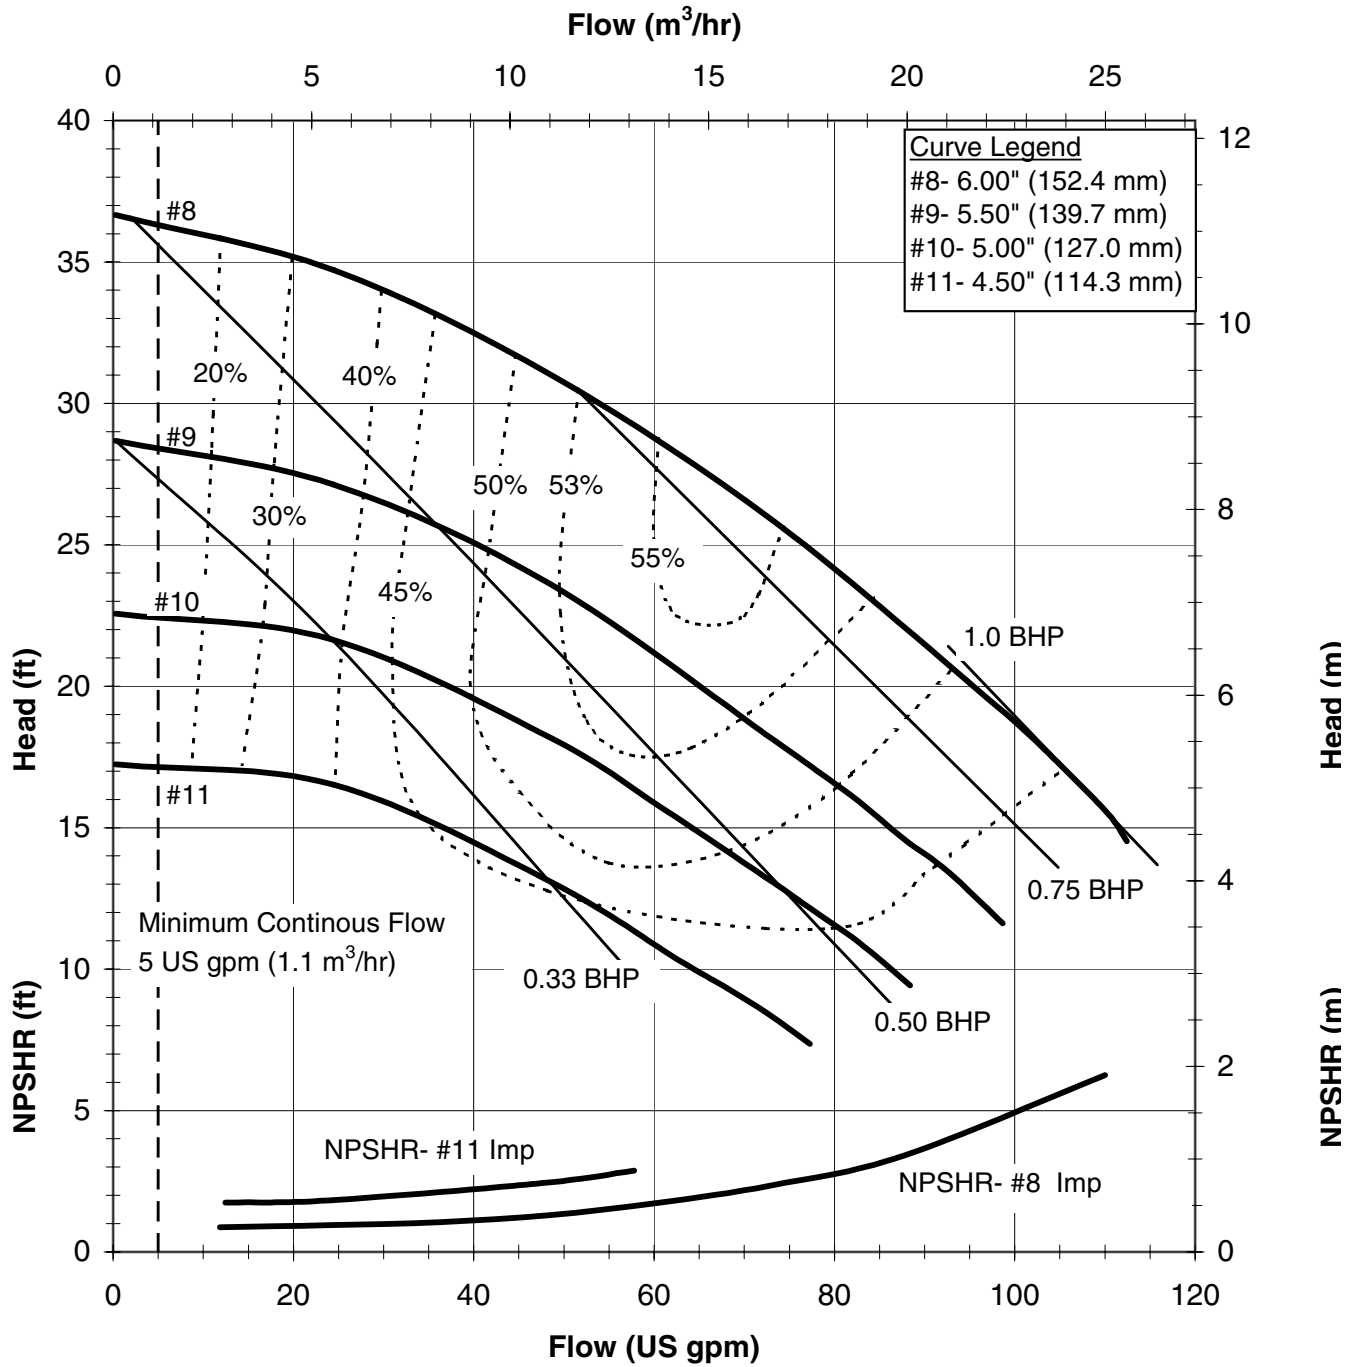

DB 22502C
 6030 REV0

Model DB22 - Closed Impeller
 1450 rpm, 50 Hz
 Suction: 2" FNPT
 Discharge: 2" MNPT

DB 22504C
 6031 REVO

Model DB22 - Open Impeller
 3450 rpm, 60 Hz
 Suction: 2" FNPT
 Discharge: 2" MNPT

Model DB22 - Open Impeller
 1725 rpm, 60 Hz
 Suction: 2" FNPT
 Discharge: 2" MNPT

Model DB22 - Open Impeller

2900 rpm, 50 Hz

Suction: 2" FNPT

Discharge: 2" MNPT

Model DB22 - Open Impeller
 1450 rpm, 50 Hz
 Suction: 2" FNPT
 Discharge: 2" MNPT