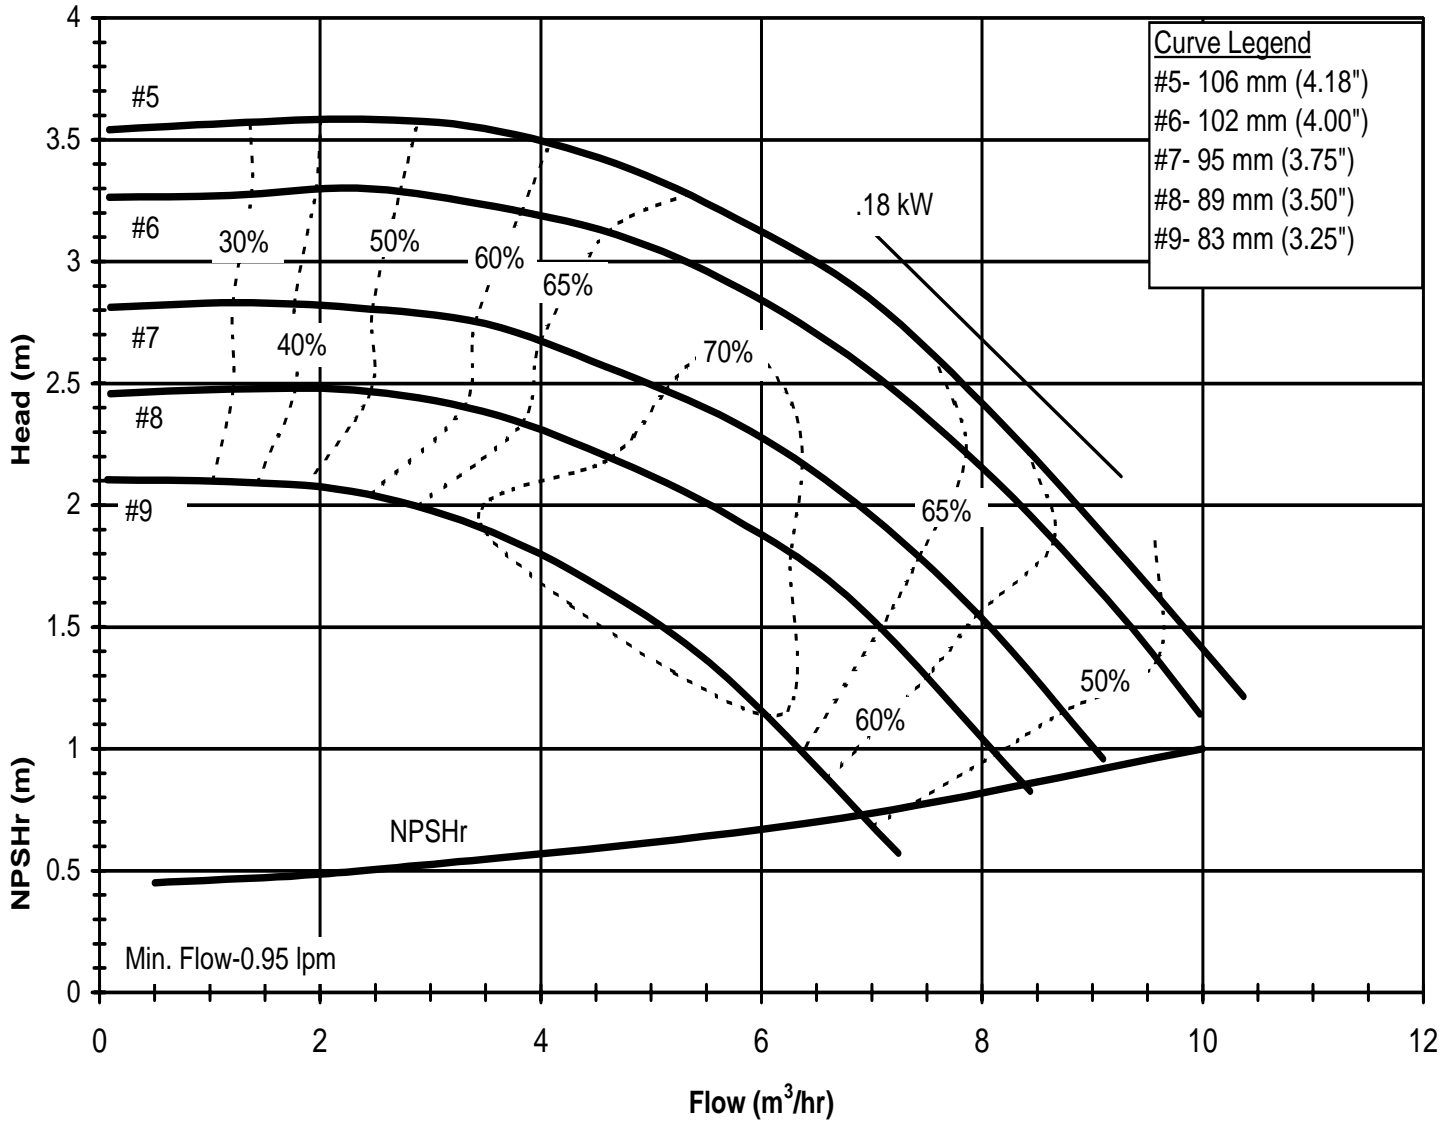

DB1060
 6017 REV0

Model DB10
 1725 rpm, 60 Hz
 Suction: 1 1/2" FNPT
 Discharge: 1 1/2" MNPT

DB1060
 6017 REV0

Model DB10
 2900 rpm, 50 Hz
 Suction: 1 1/2" FNPT
 Discharge: 1 1/2" MNPT

DB1050
 6018 REV 0

Model DB10
 1450 rpm, 50 Hz
 Suction: 1 1/2" FNPT
 Discharge: 1 1/2" MNPT