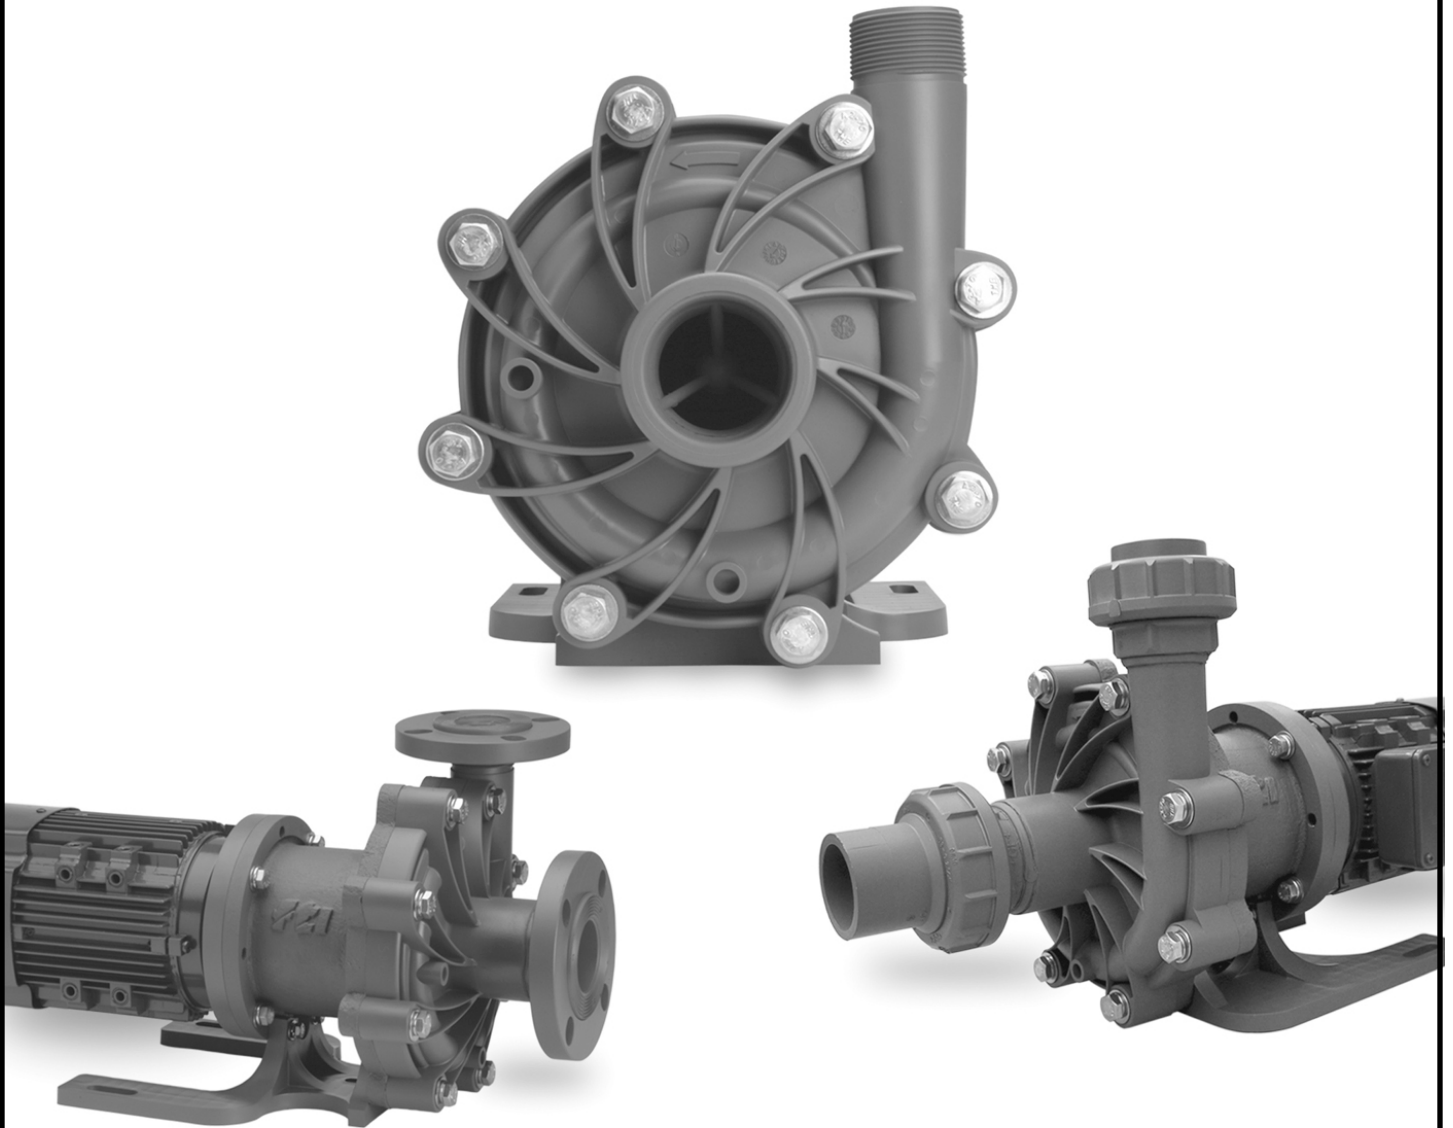

EMAIL: fti@finishthompson.com

DB SERIES SEALLESS CENTRIFUGAL PUMPS CURVEBOOK

LIT. ID NO. FT06-922, R2

TABLE OF CONTENTS

Description	Page
DB6; 3450 rpm, 60 Hz	4
DB6; 1725 rpm, 60 Hz	5
DB6; 2900 rpm, 50 Hz	6
DB6; 1450 rpm, 50 Hz	7
DB6H; 3450 rpm, 60 Hz	8
DB6H; 1725 rpm, 60 Hz	9
DB6H; 2900 rpm, 50 Hz	10
DB6H; 1450 rpm, 50 Hz	11
DB7, 3450 rpm, 60 Hz	12
DB7, 1725 rpm, 60 Hz	13
DB7, 2900 rpm, 50 Hz	14
DB7, 1450 rpm, 50 Hz	15
DB8, 3450 rpm, 60 Hz	16
DB8, 1725 rpm, 60 Hz	17
DB8, 2900 rpm, 50 Hz	18
DB8, 1450 rpm, 50 Hz	19
DB9, 3450 rpm, 60 Hz	20
DB9, 1725 rpm, 60 Hz	21
DB10, 3450 rpm, 60 Hz	22
DB10, 1725 rpm, 60 Hz	23
DB10, 2900 rpm, 50 Hz	24
DB10, 1450 rpm, 50 Hz	25
DB11, 3450 rpm, 60 Hz	26
DB11, 1725 rpm, 60 Hz	27
DB11, 2900 rpm, 50 Hz	28
DB11, 1450 rpm, 50 Hz	29
DB15, 3450 rpm, 60 Hz	30
DB15, 1725 rpm, 60 Hz	31
DB15, 2900 rpm, 50 Hz	32
DB15, 1450 rpm, 50 Hz	33
DB22, 3450 rpm, 60 Hz	34
DB22, 1725 rpm, 60 Hz	35
DB22, 2900 rpm, 50 Hz	36
DB22, 1450 rpm, 50 Hz	37
DB22, 3450 rpm, 60 Hz Open Impeller	38
DB22, 1725 rpm, 60 Hz Open Impeller	39
DB22, 2900 rpm, 50 Hz Open Impeller	40
DB22, 1450 rpm, 50 Hz Open Impeller	41