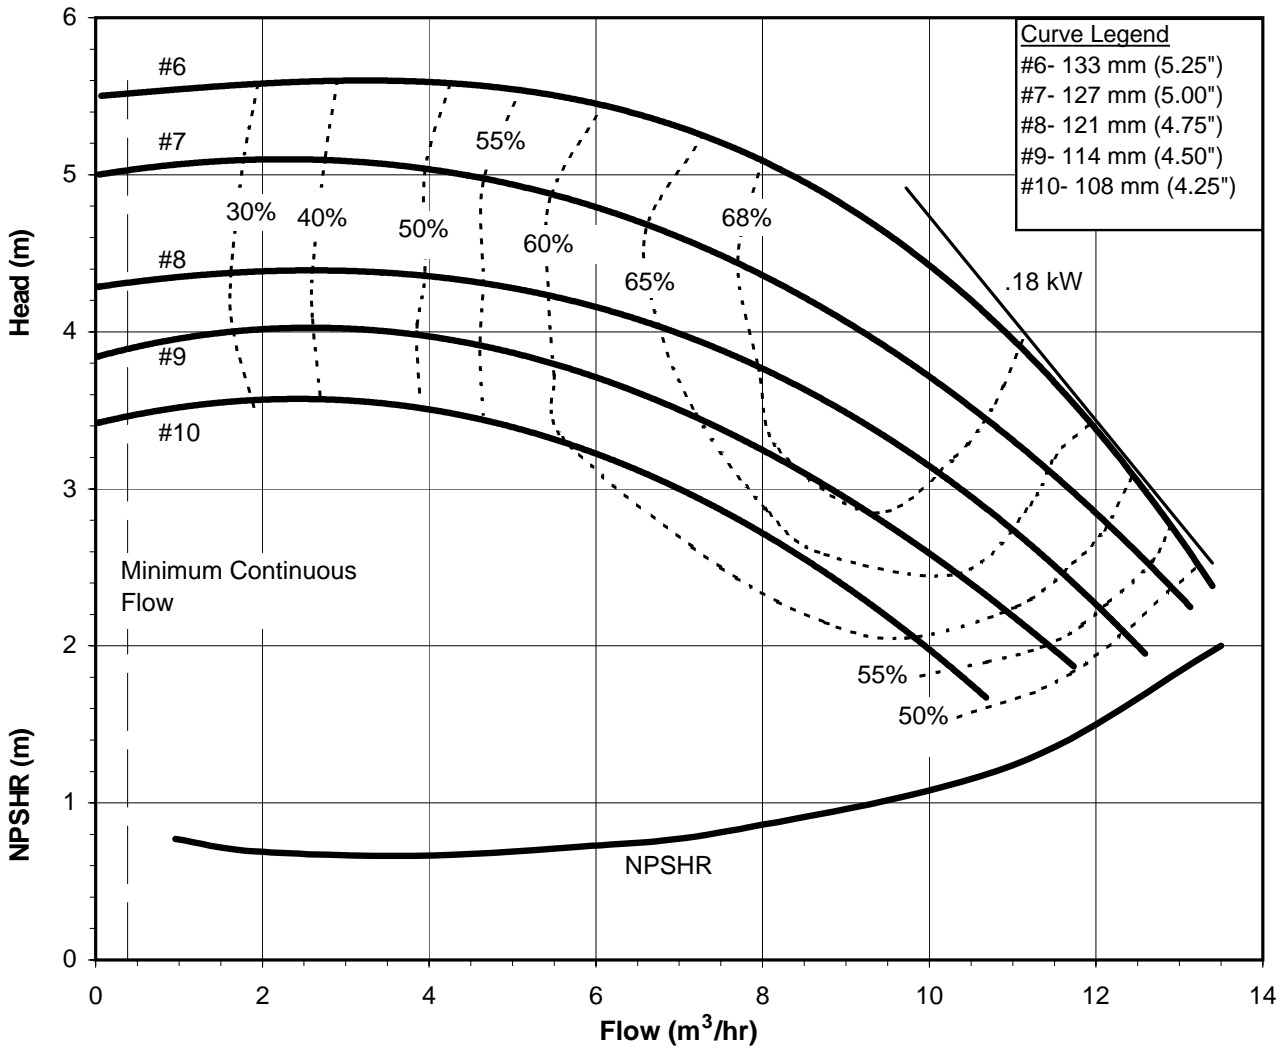

Model DB11
1450 rpm, 50 Hz
Suction: 2" FNPT
Discharge: 1 1/2" MNPT

DB1150
6002 Rev 0