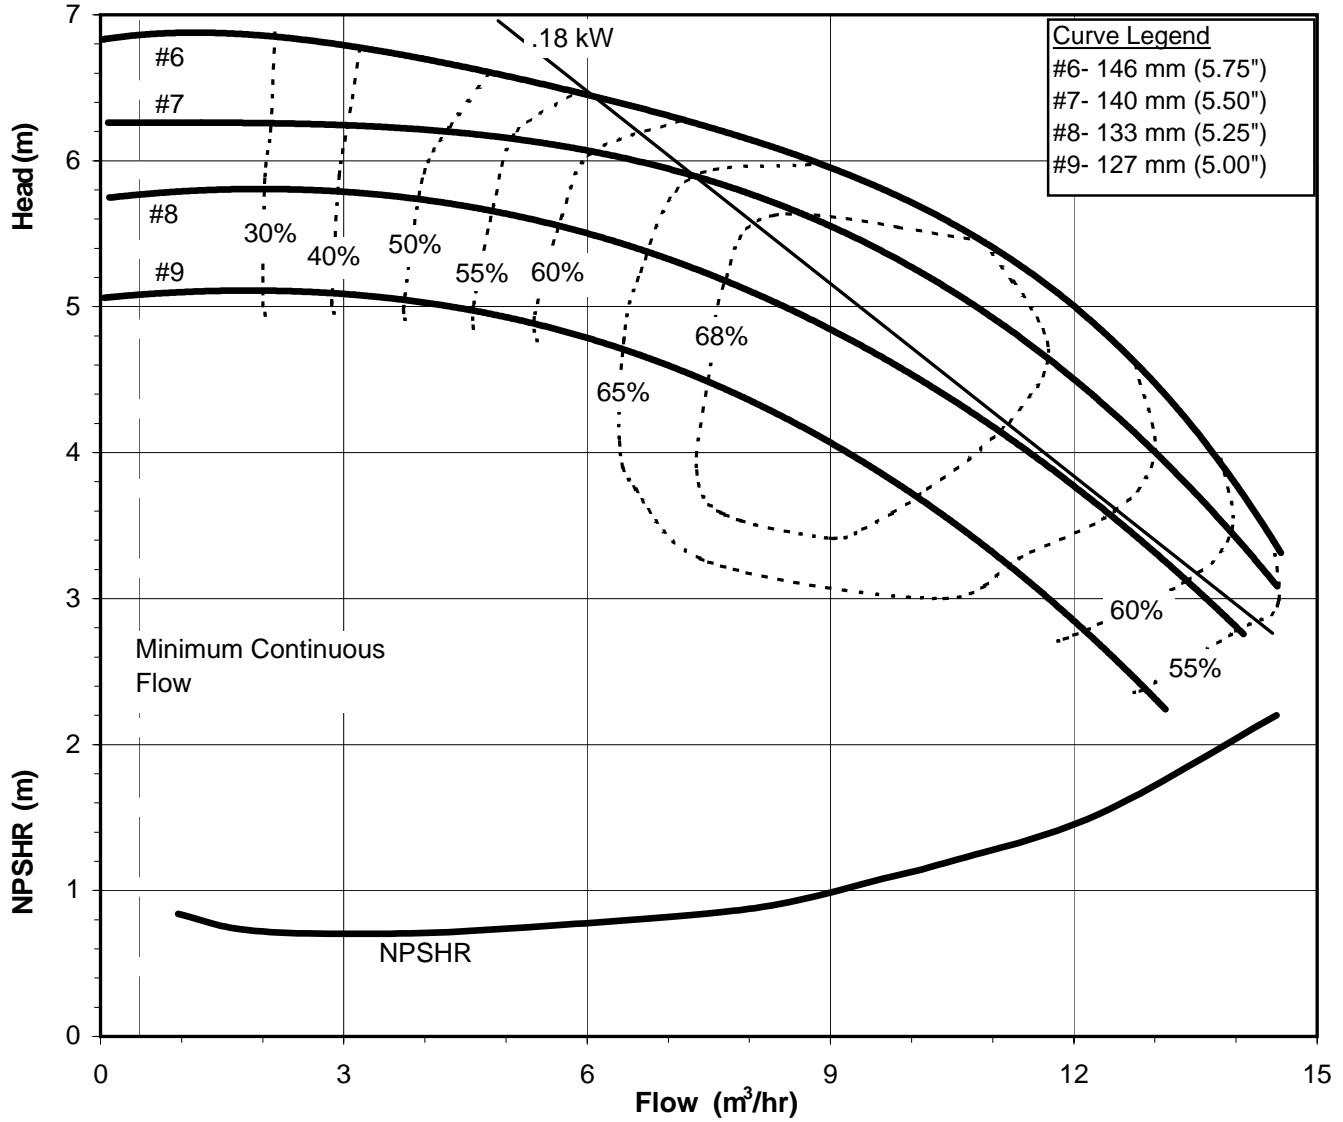

DB1560
 6003 Rev 0

Model DB15
 2900 rpm, 50 Hz
 Suction: 2" FNPT
 Discharge: 1 1/2" MNPT

DB 1550
 6004 REVO

Model DB15
 1450 rpm, 50 Hz
 Suction: 2" FNPT
 Discharge: 1 1/2" MNPT

DB 1550
 6004 REV0

Model DB22- Closed Impeller
 3450 rpm, 60 Hz
 Suction: 2" FNPT
 Discharge: 2" MNPT