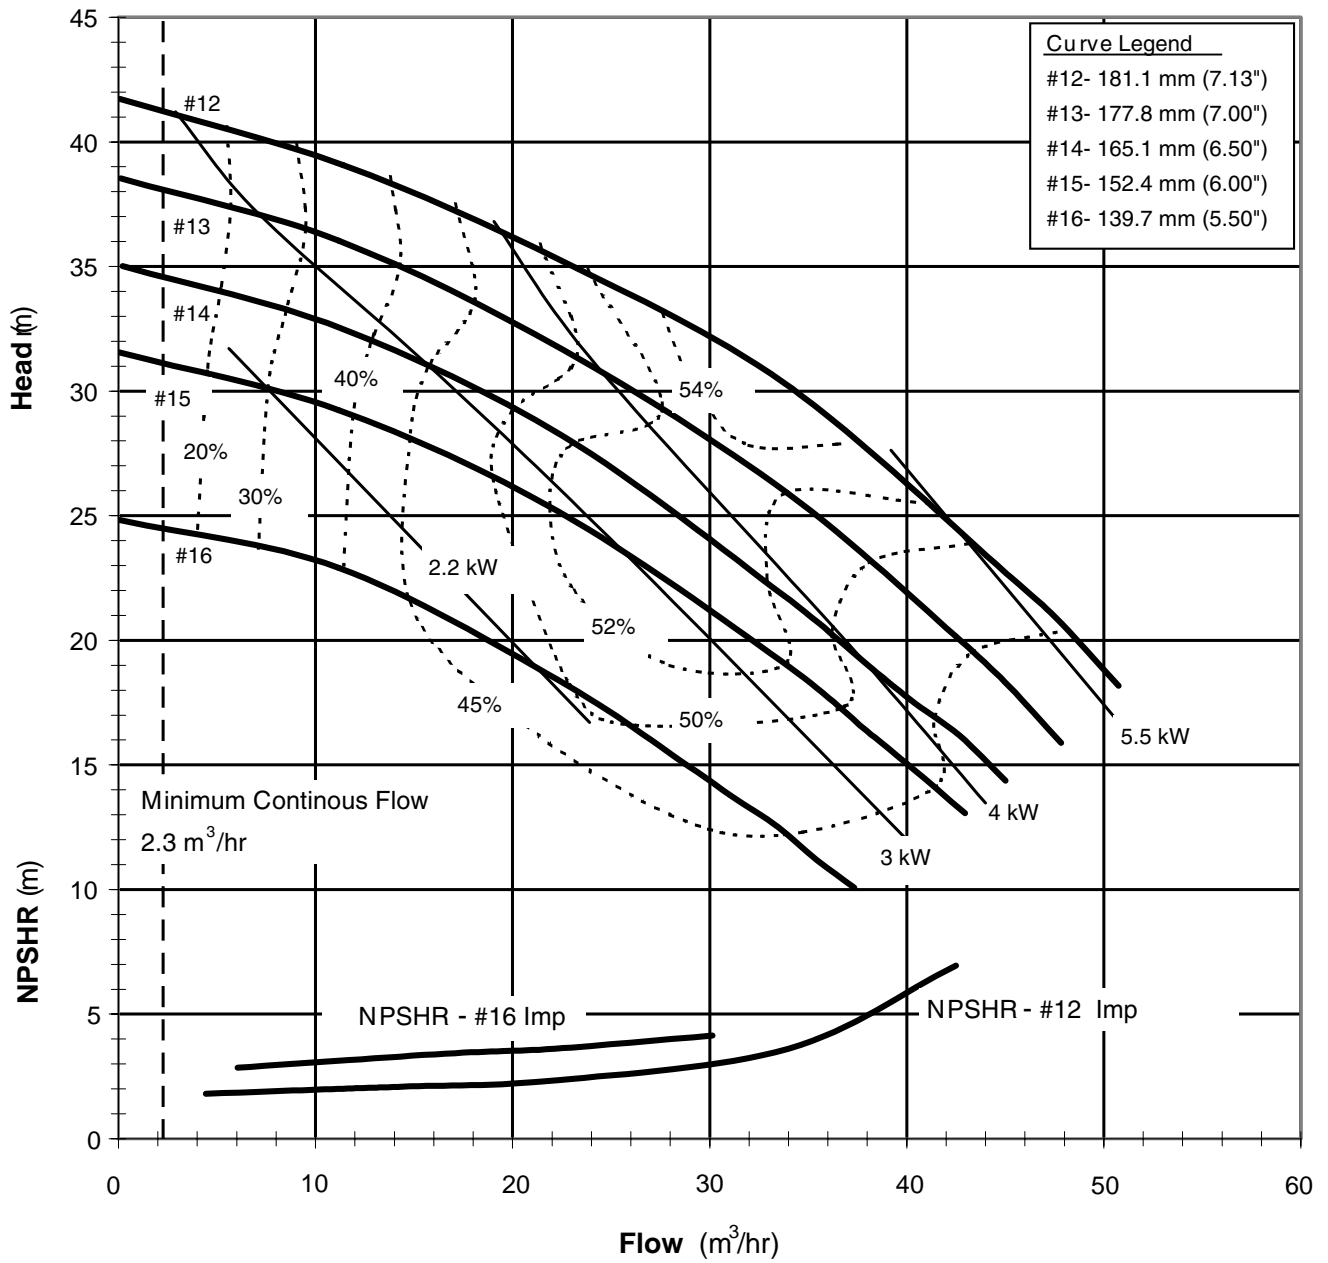

Model DB22 - Open Impeller
 1725 rpm, 60 Hz
 Suction: 2" FNPT
 Discharge: 2" MNPT

Model DB22 - Open Impeller

2900 rpm, 50 Hz

Suction: 2" FNPT

Discharge: 2" MNPT

Model DB22 - Open Impeller
 1450 rpm, 50 Hz
 Suction: 2" FNPT
 Discharge: 2" MNPT