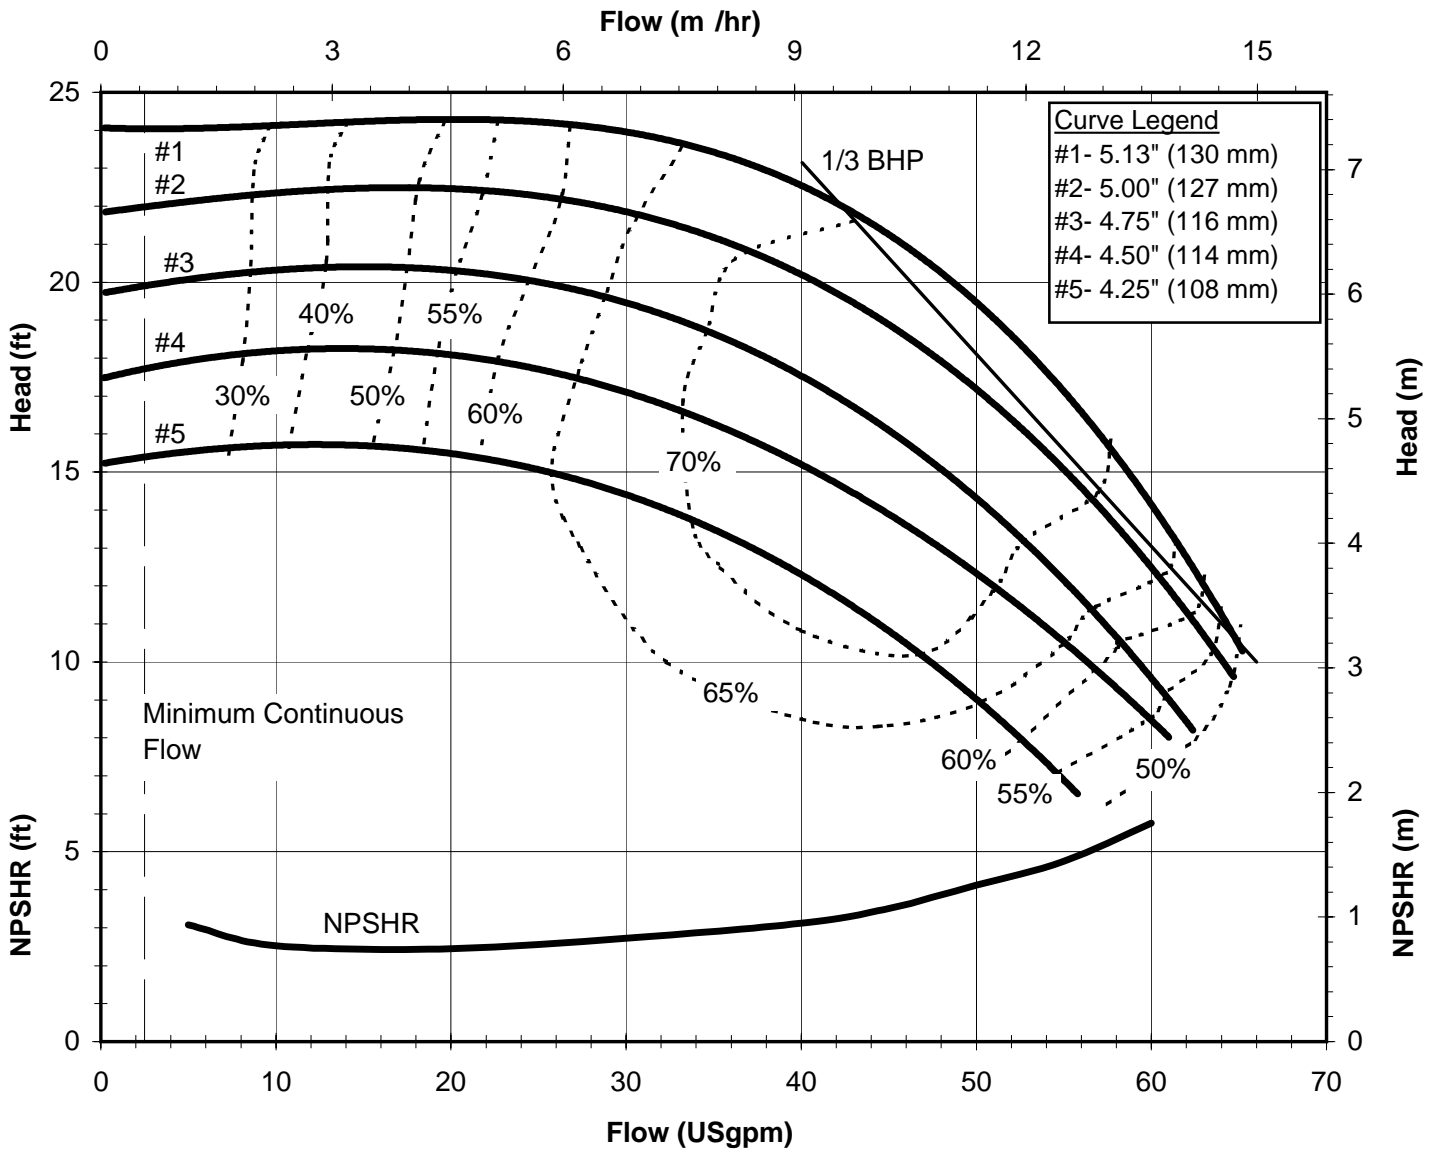

DB1560
 6003 Rev 0

Model DB15
 2900 rpm, 50 Hz
 Suction: 2" FNPT
 Discharge: 1 1/2" MNPT

DB 1550
 6004 REVO

Model DB15
 1450 rpm, 50 Hz
 Suction: 2" FNPT
 Discharge: 1 1/2" MNPT

DB 1550
 6004 REV0

Model DB22- Closed Impeller
 3450 rpm, 60 Hz
 Suction: 2" FNPT
 Discharge: 2" MNPT