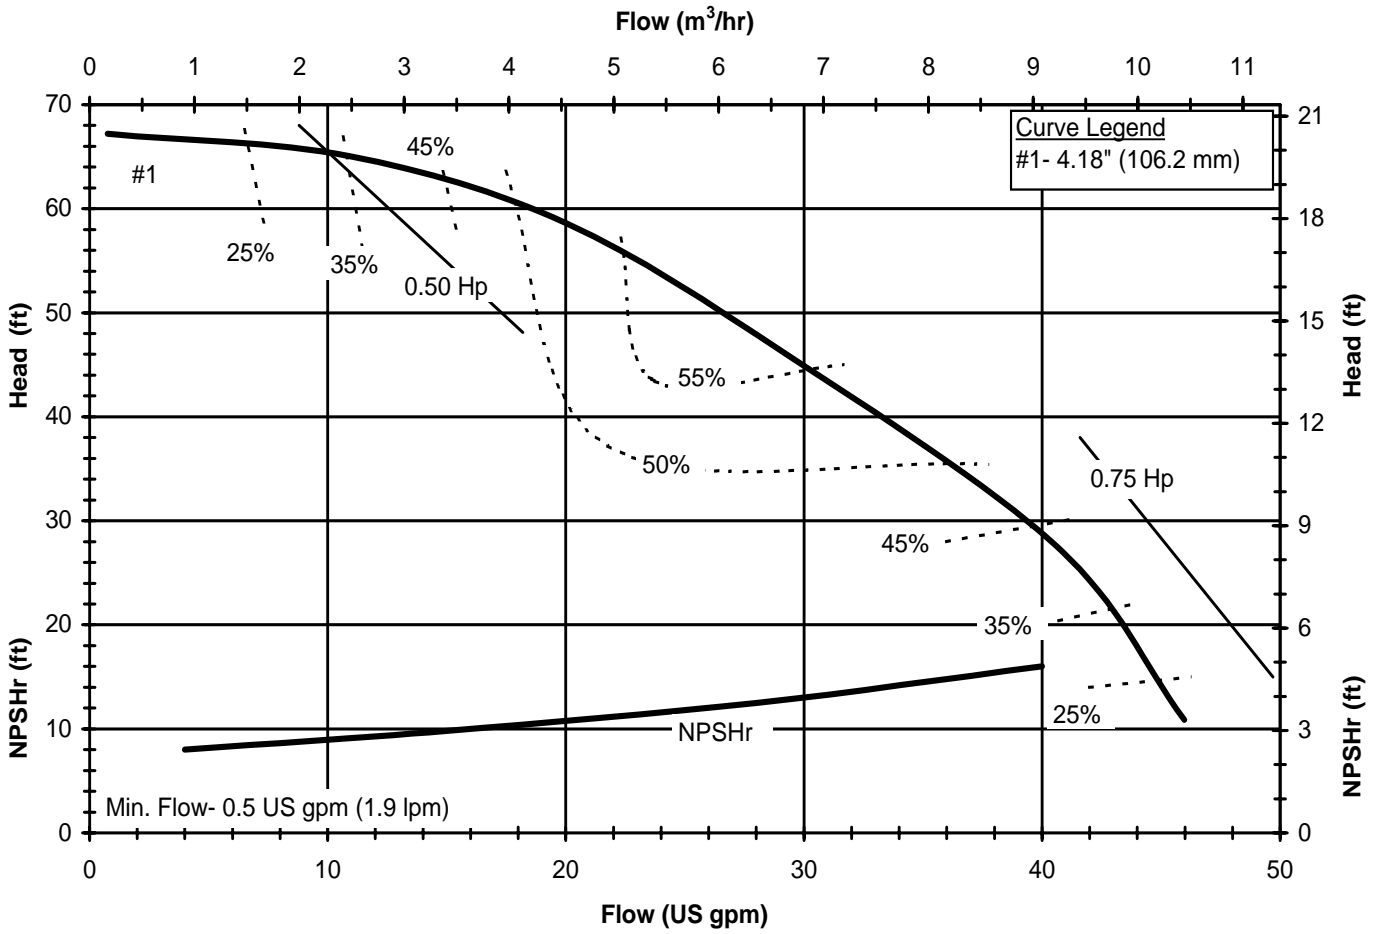

Model DB9
3450 rpm, 60 Hz
Suction: 1" FNPT
Discharge: 1" MNPT

DB960
6027 REV 0