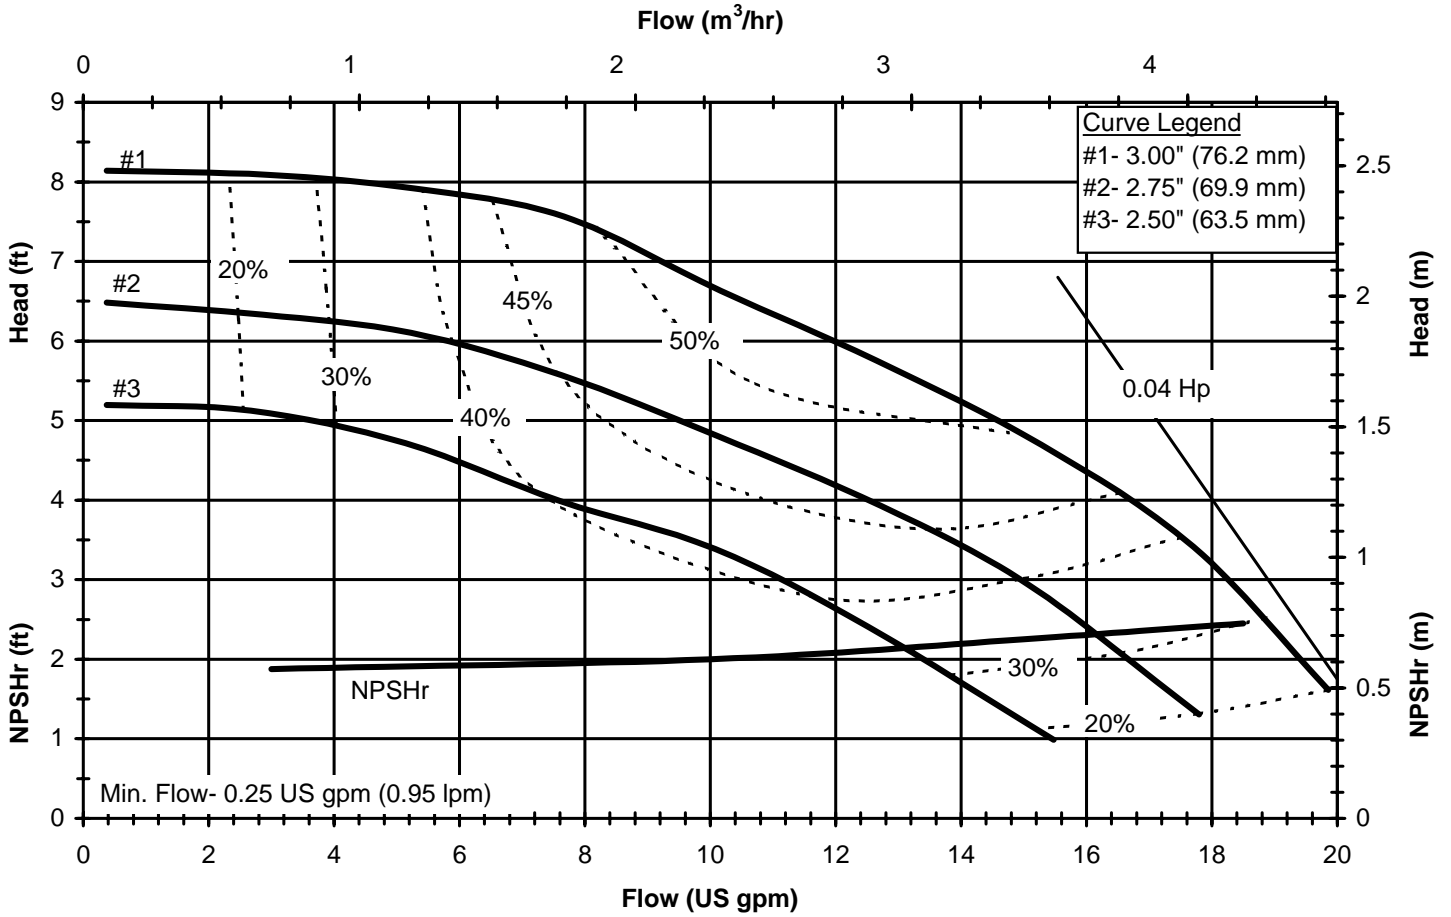

Model DB6
1725 rpm, 60 Hz
Suction: 1" FNPT
Discharge: 1" MNPT

DB660
6025 REV 0