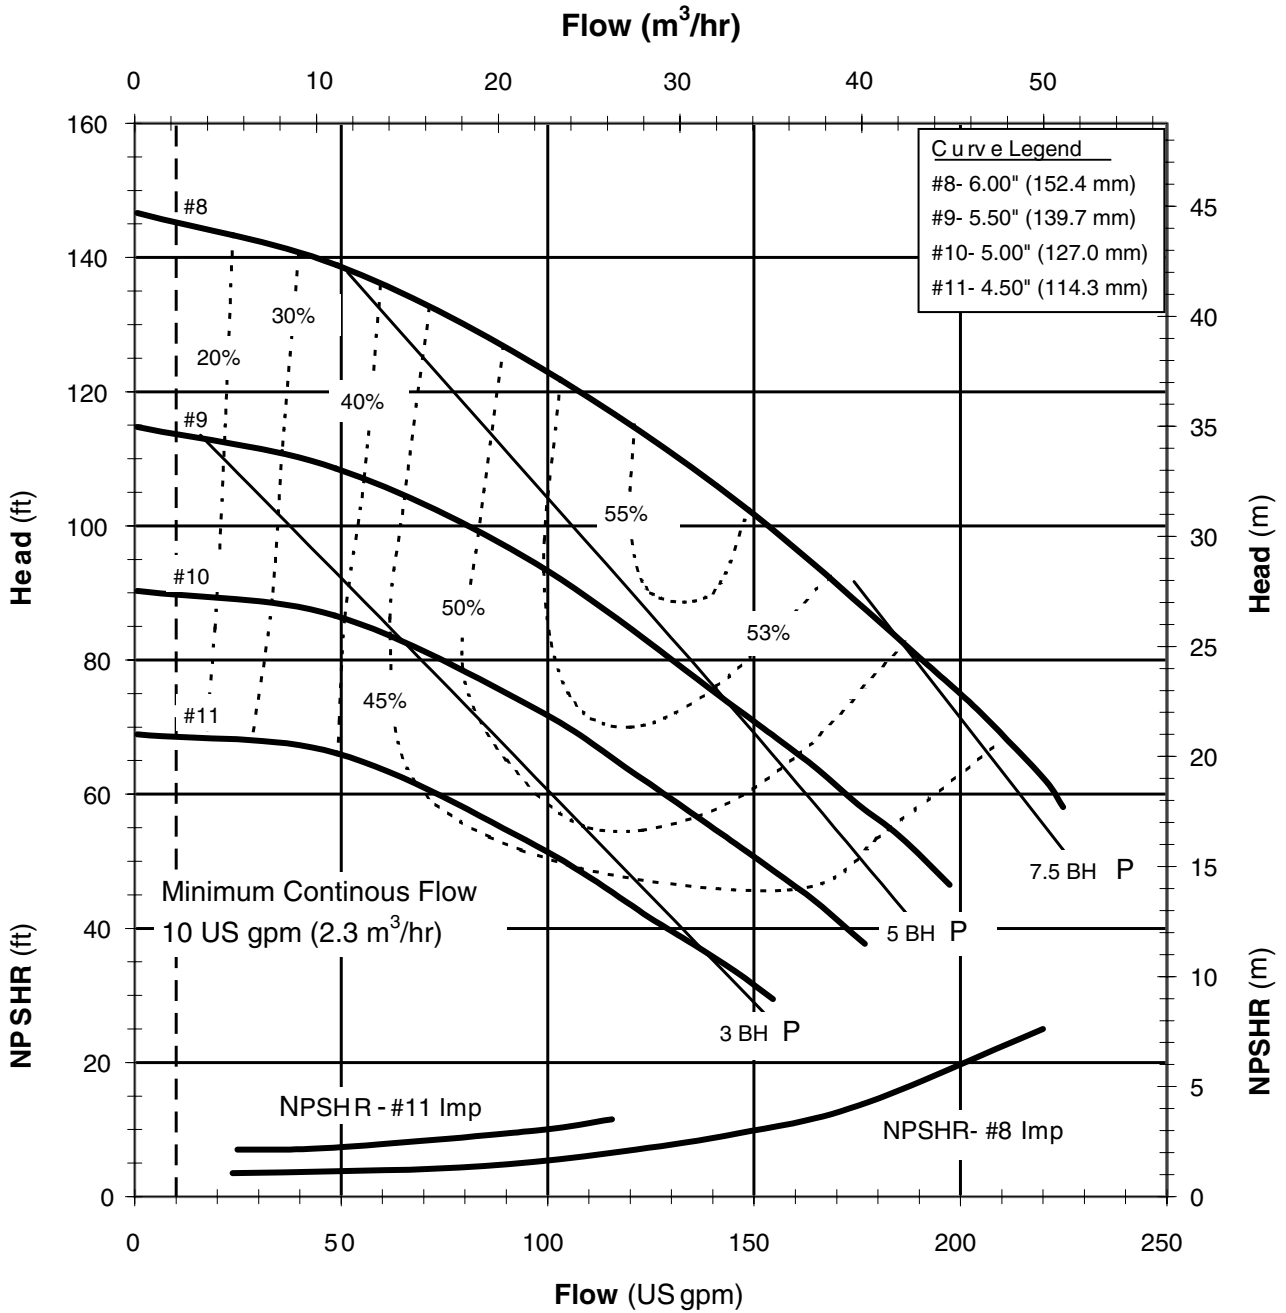

DB 22602C
 6028 REV0

Model DB22 - Closed Impeller
 1725 rpm, 60 Hz
 Suction: 2" FNPT
 Discharge: 2" MNPT

DB 22604C
 6029 REV0

Model DB22 - Closed Impeller
 2900 rpm, 50 Hz
 Suction: 2" FNPT
 Discharge: 2" MNPT

DB 22502C
 6030 REV0

Model DB22 - Closed Impeller
 1450 rpm, 50 Hz
 Suction: 2" FNPT
 Discharge: 2" MNPT

DB 22504C
 6031 REVO

Model DB22 - Open Impeller
 3450 rpm, 60 Hz
 Suction: 2" FNPT
 Discharge: 2" MNPT