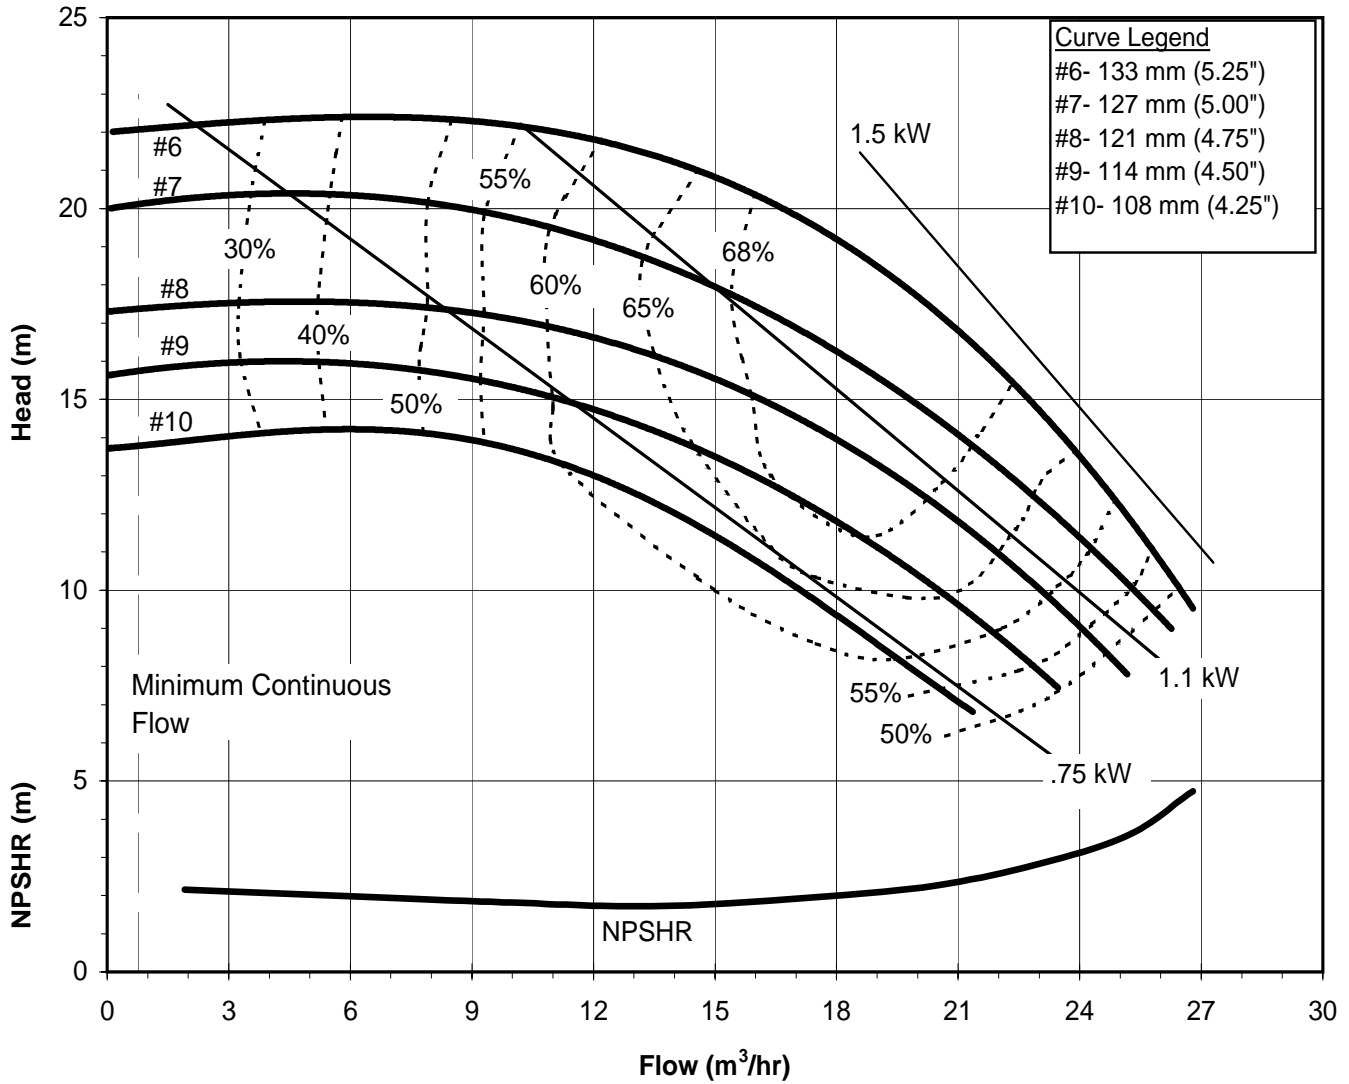

DB1050
 6018 REV 0

Model DB11
 3450 rpm, 60 Hz
 Suction: 2" FNPT
 Discharge: 1 1/2" MNPT

DB1160
 6001 Rev 0

Model DB11
 1725 rpm, 60 Hz
 Suction: 2" FNPT
 Discharge: 1 1/2" MNPT

DB1160
 6001 Rev 0

Model DB11
 2900 rpm, 50 Hz
 Suction: 2" FNPT
 Discharge: 1 1/2" MNPT