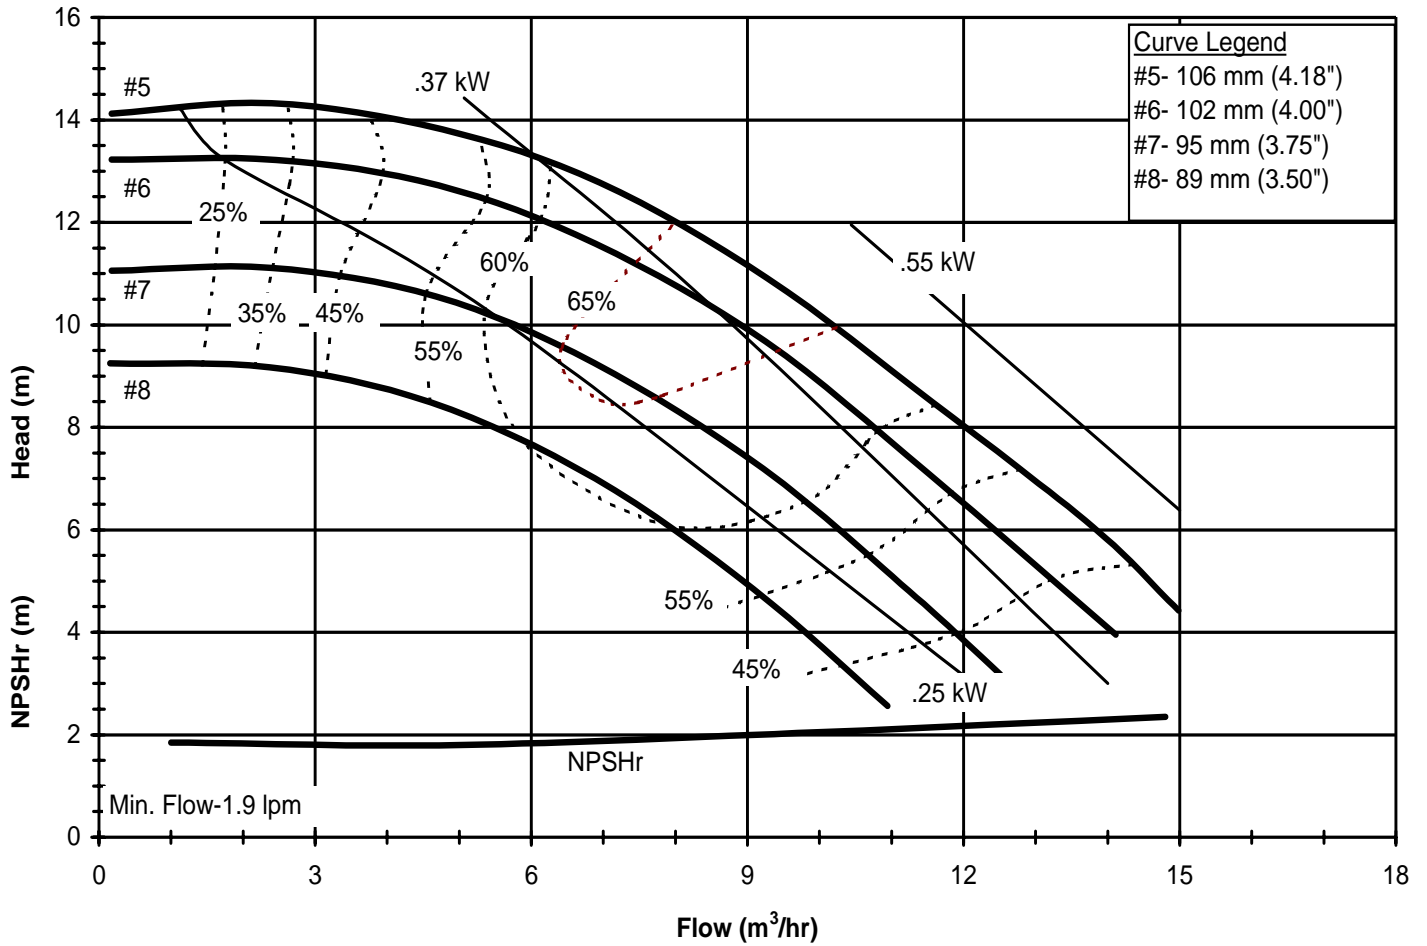

Model DB8
2900 rpm, 50 Hz
Suction: 1 1/2" FNPT
Discharge: 1" MNPT

DB850
6020 REV 0