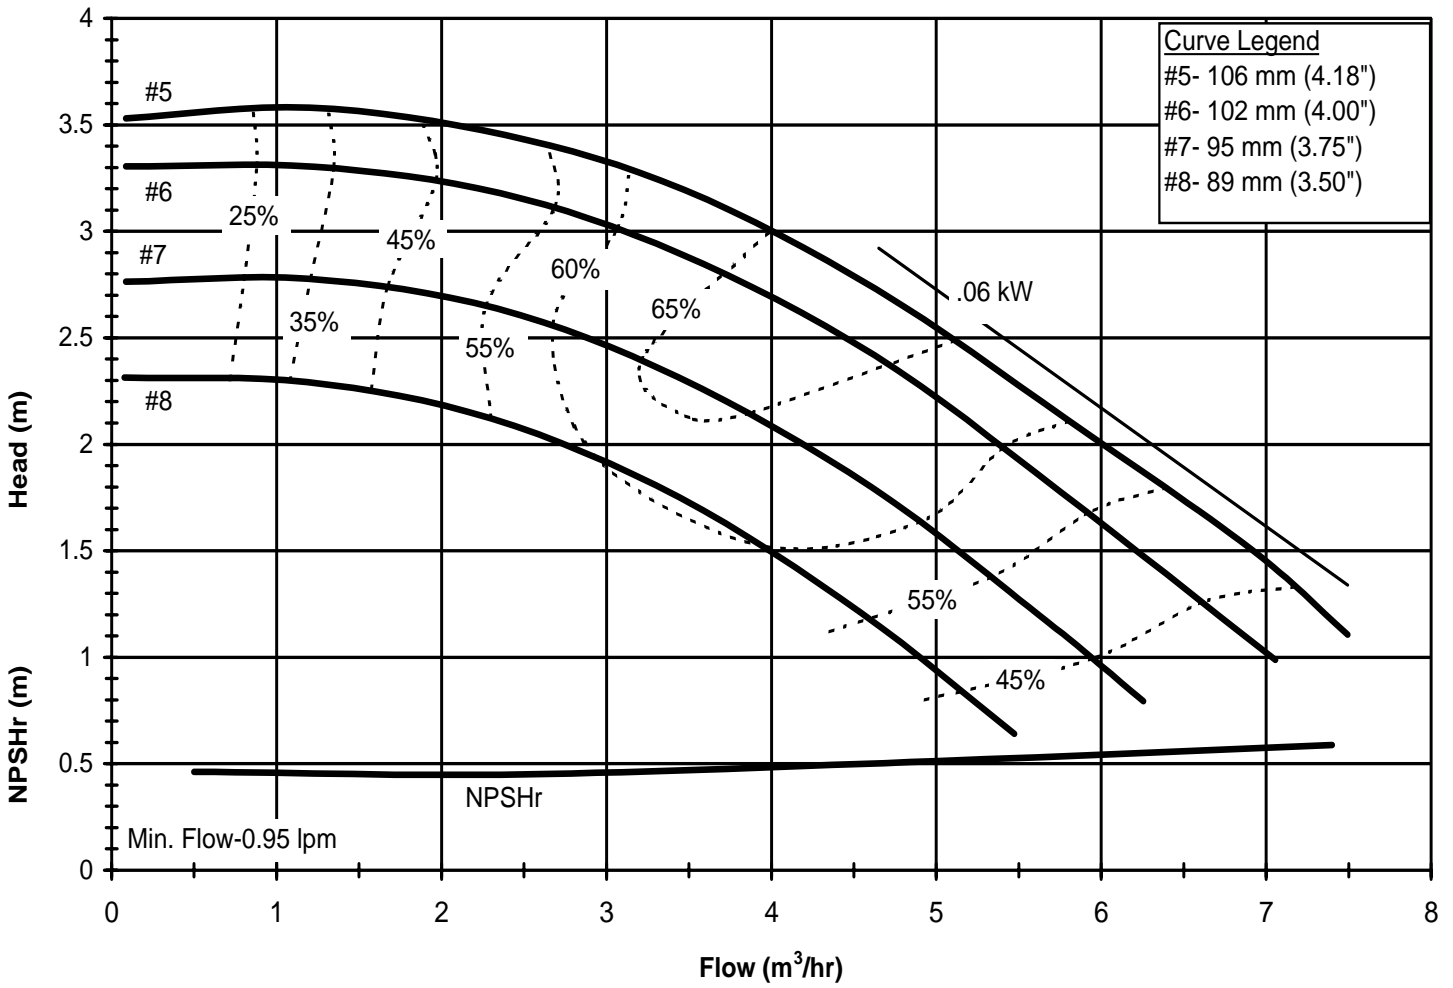

DB860
 6019 REV 0

Model DB8
 1725 rpm, 60 Hz
 Suction: 1 1/2" FNPT
 Discharge: 1" MNPT

DB860
 6019 REV 0

Model DB8
 2900 rpm, 50 Hz
 Suction: 1 1/2" FNPT
 Discharge: 1" MNPT

DB850
 6020 REV 0

Model DB8
 1450 rpm, 50 Hz
 Suction: 1 1/2" FNPT
 Discharge: 1" MNPT