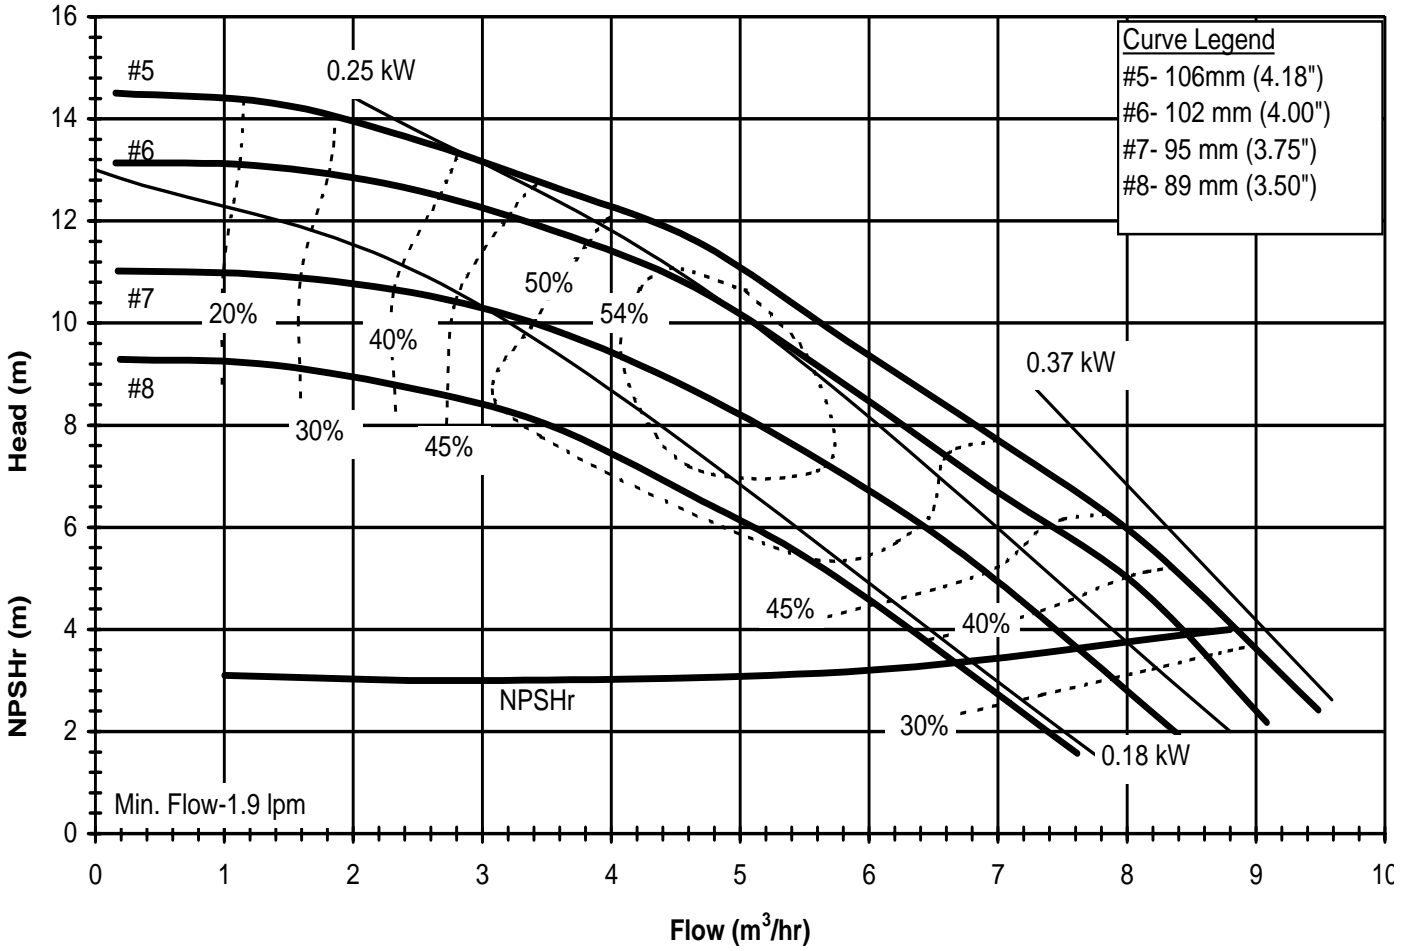

DB650
 6026 REV 0

Model DB6H
 3450 rpm, 60 Hz
 Suction: 1" FNPT
 Discharge: 1" MNPT

DB6H60
 6023 REV 1

Model DB6H
 1725 rpm, 60 Hz
 Suction: 1" FNPT
 Discharge: 1" MNPT

DB6H60
 6023 REV 1

Model DB6H
 2900 rpm, 50 Hz
 Suction: 1" FNPT
 Discharge: 1" MNPT