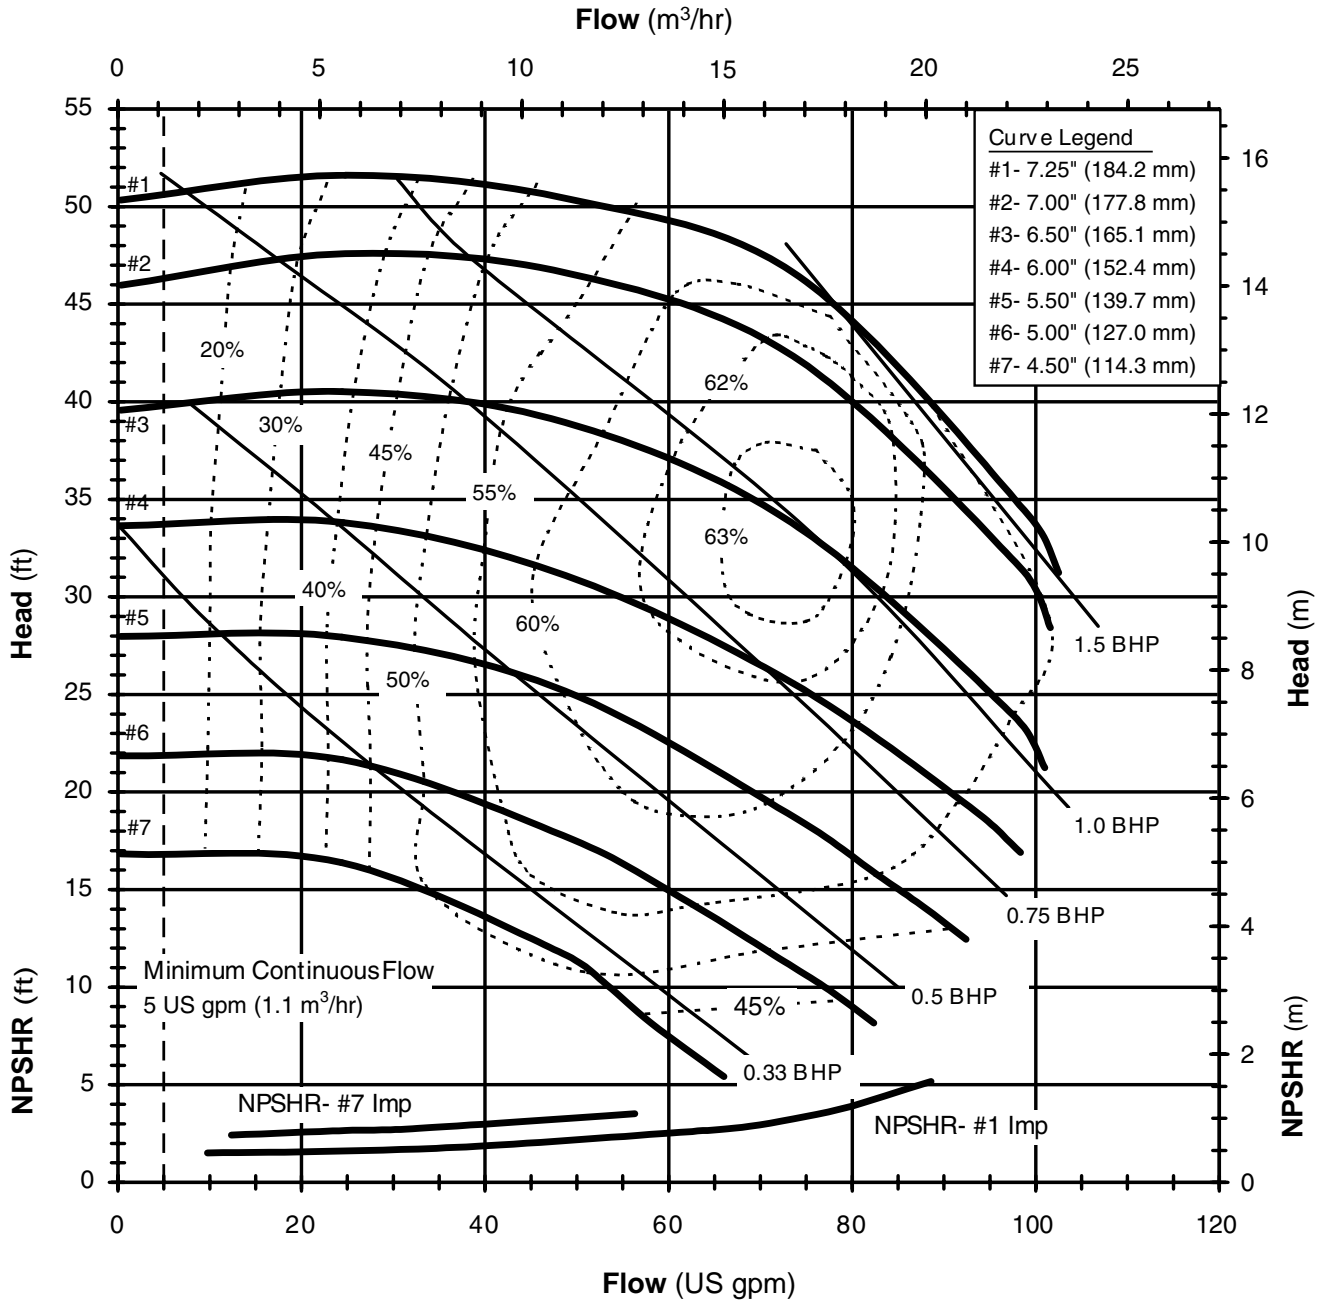

Model DB22 - Closed Impeller
1725 rpm, 60 Hz
Suction: 2" FNPT
Discharge: 2" MNPT

DB 22604C
6029 REV0