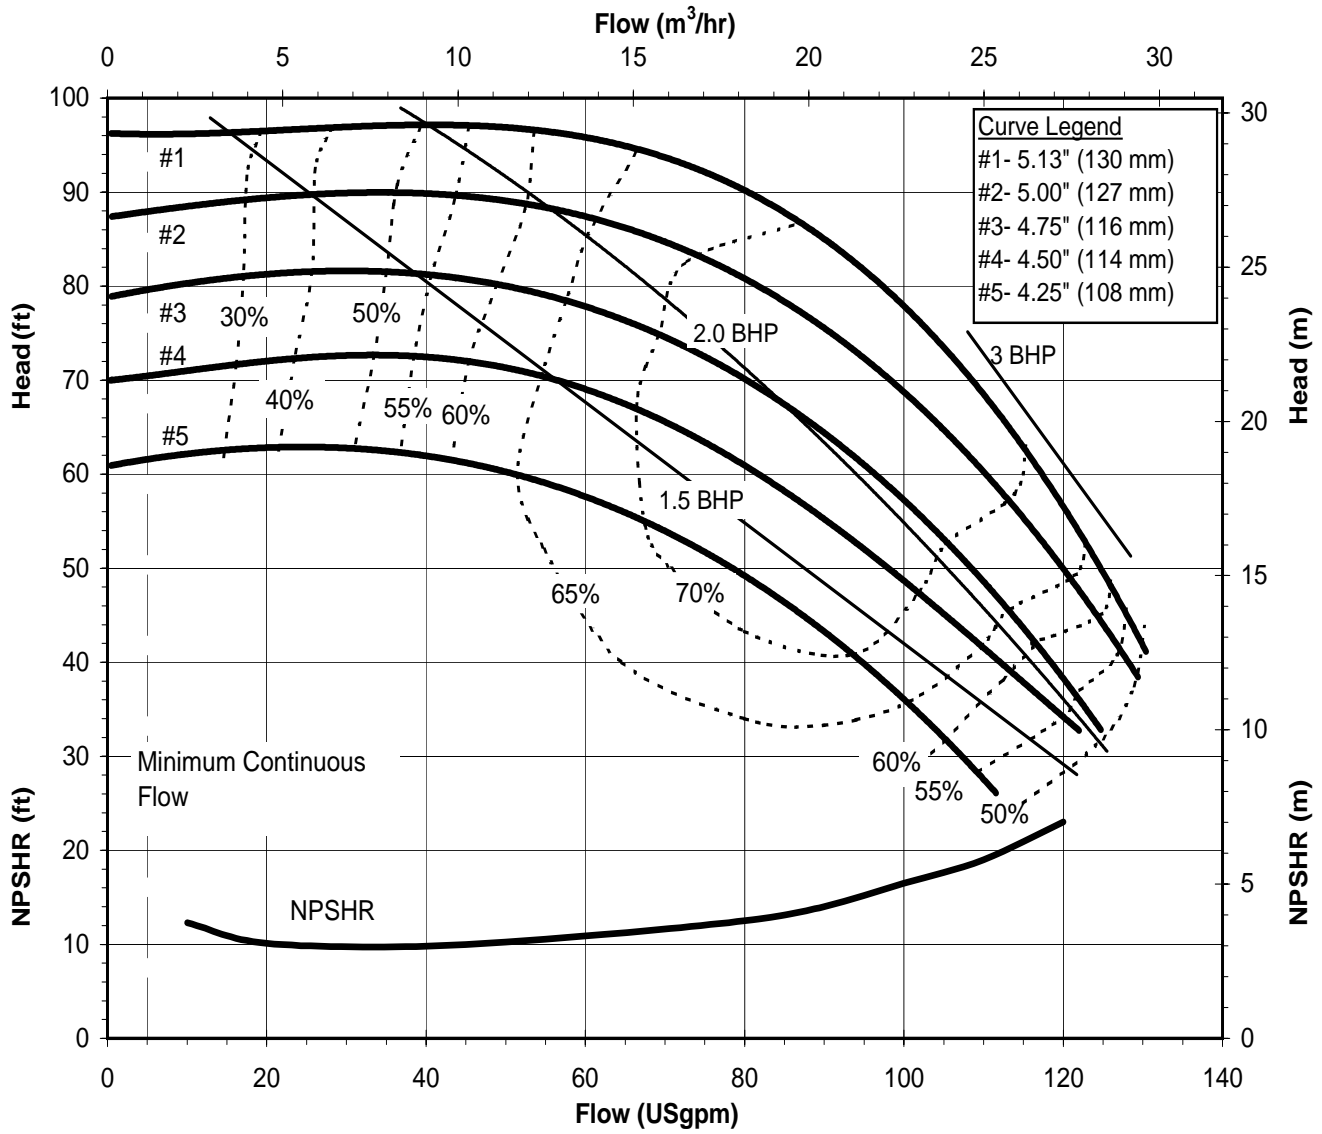

Model DB15
3450 rpm, 60 Hz
Suction: 2" FNPT
Discharge: 1 1/2" MNPT

DB1560
6003 Rev 0