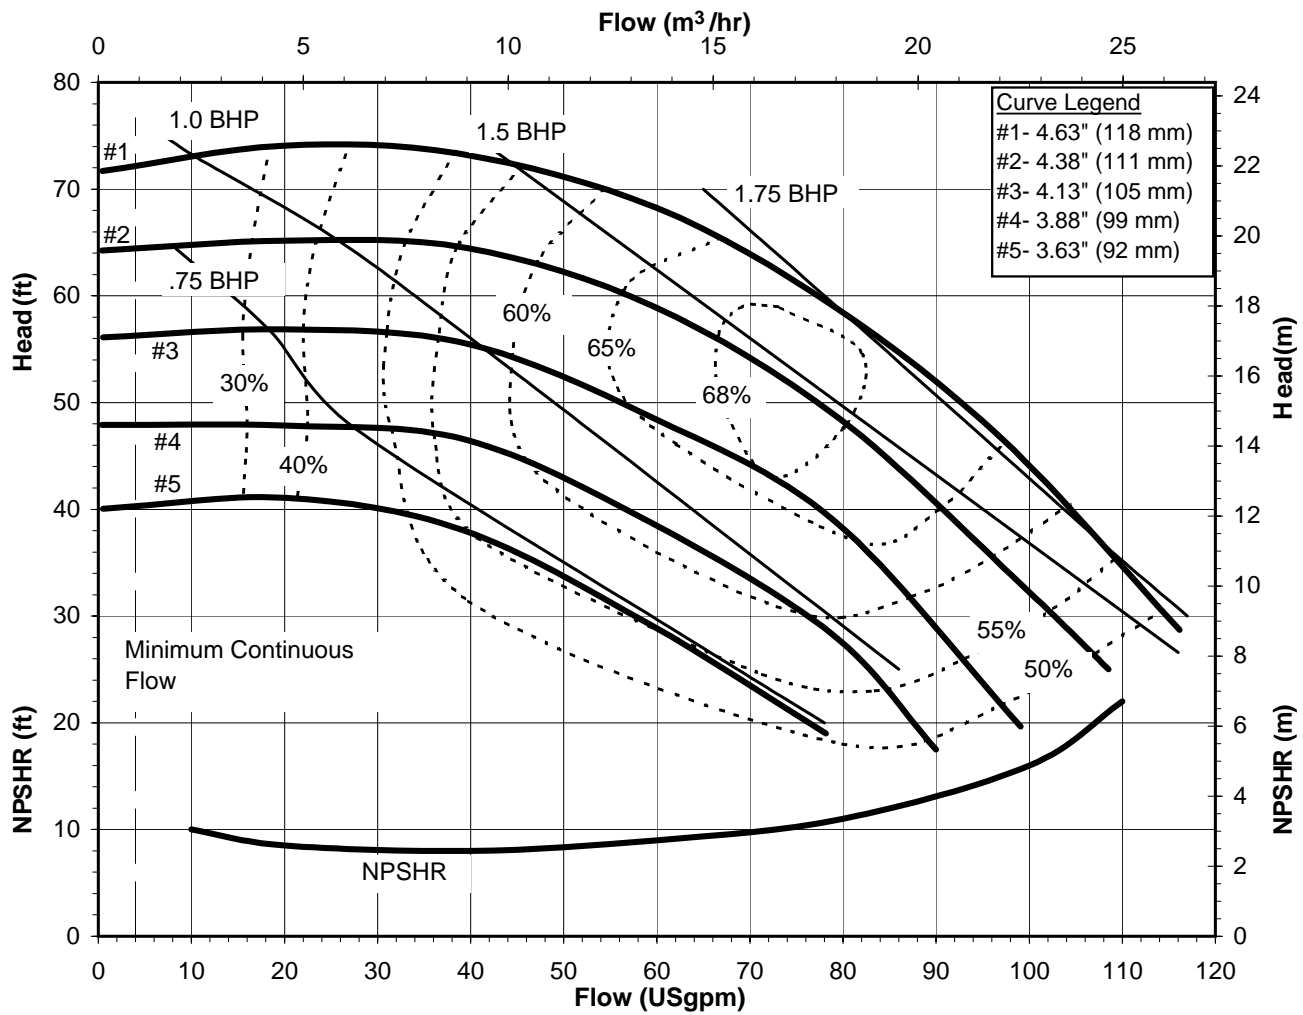

Model DB11
3450 rpm, 60 Hz
Suction: 2" FNPT
Discharge: 1 1/2" MNPT

DB1160
6001 Rev 0