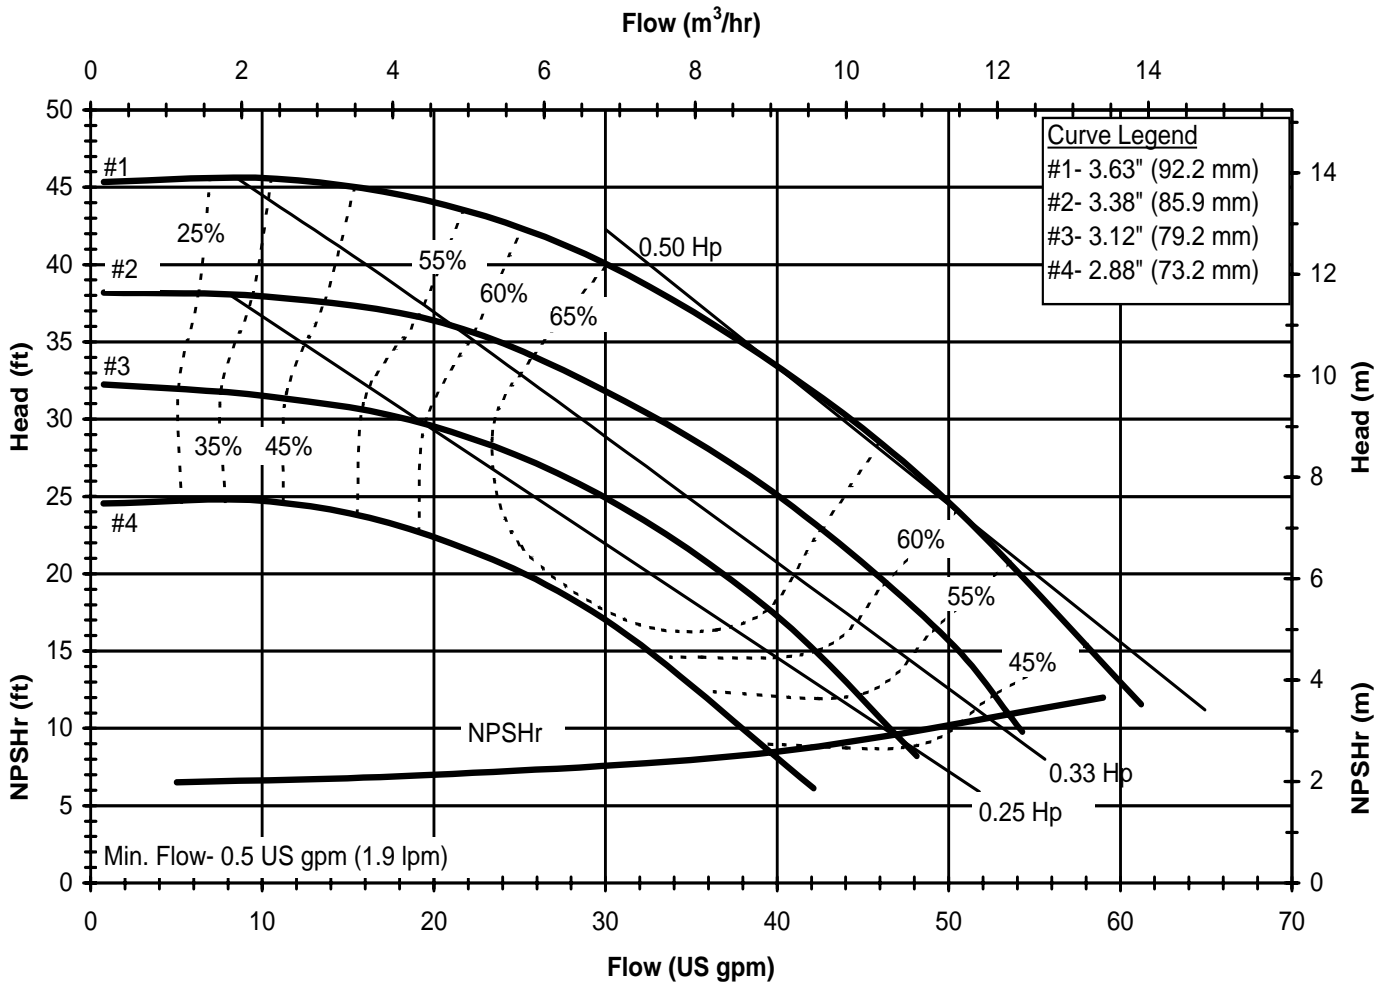

DB760
 6021 REV 1

Model DB7
 2900 rpm, 50 Hz
 Suction: 1 1/2" FNPT
 Discharge: 1 1/2" MNPT

DB750
 6022 REV 0

Model DB7
 1450 rpm, 50 Hz
 Suction: 1 1/2" FNPT
 Discharge: 1 1/2" MNPT

DB750
 6022 REV 0

Model DB8
 3450 rpm, 60 Hz
 Suction: 1 1/2" FNPT
 Discharge: 1" MNPT