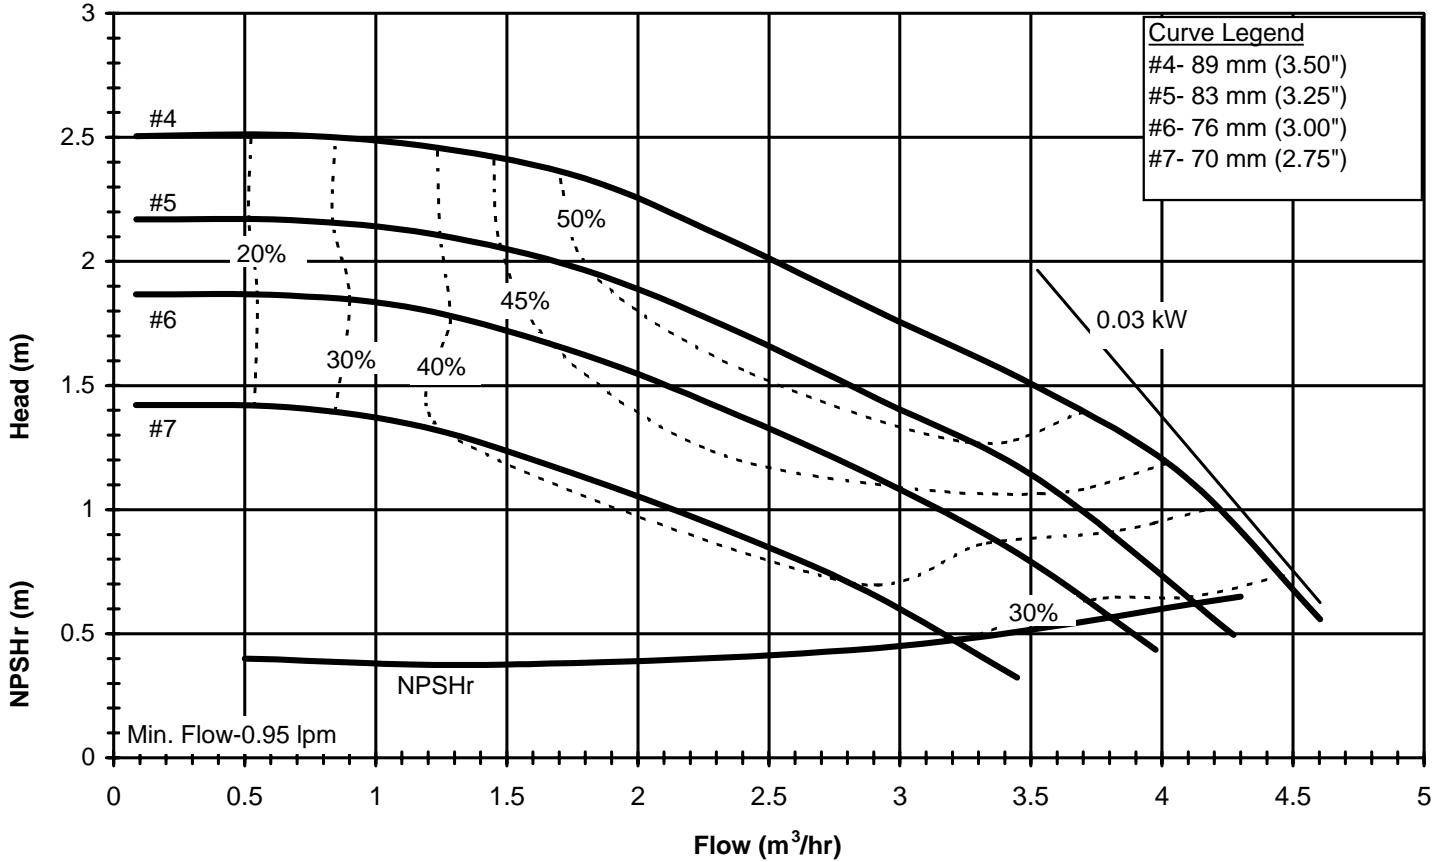

Model DB6
 1725 rpm, 60 Hz
 Suction: 1" FNPT
 Discharge: 1" MNPT

DB660
 6025 REV 0

Model DB6
 2900 rpm, 50 Hz
 Suction: 1" FNPT
 Discharge: 1" MNPT

DB650
 6026 REV 0

Model DB6
 1450 rpm, 50 Hz
 Suction: 1" FNPT
 Discharge: 1" MNPT