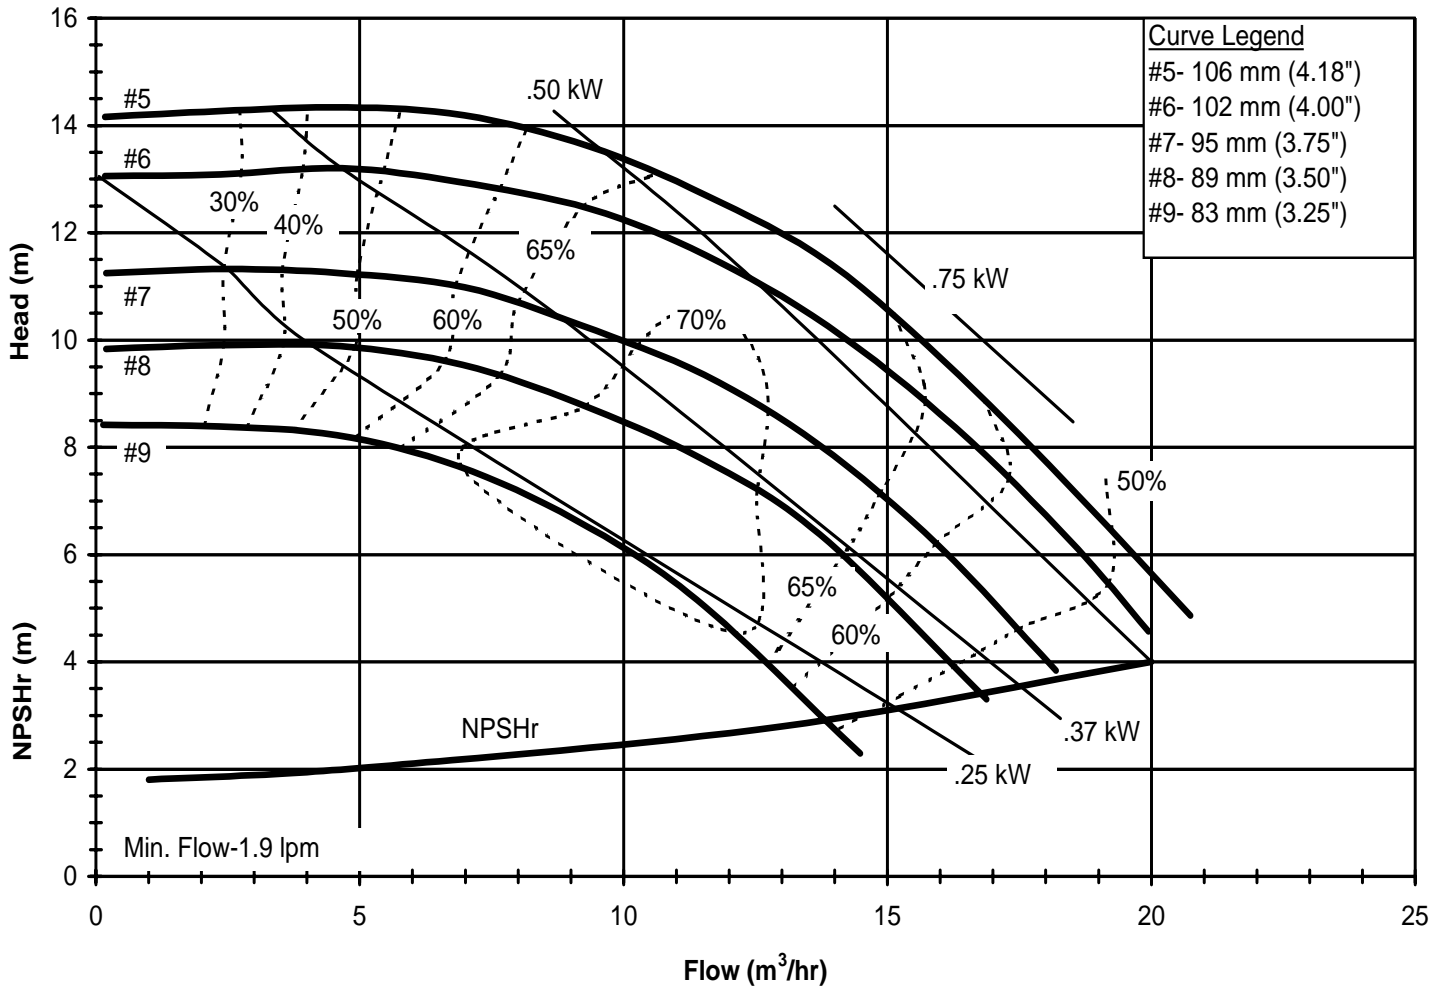

Model DB10
2900 rpm, 50 Hz
Suction: 1 1/2" FNPT
Discharge: 1 1/2" MNPT

DB1050
6018 REV 0