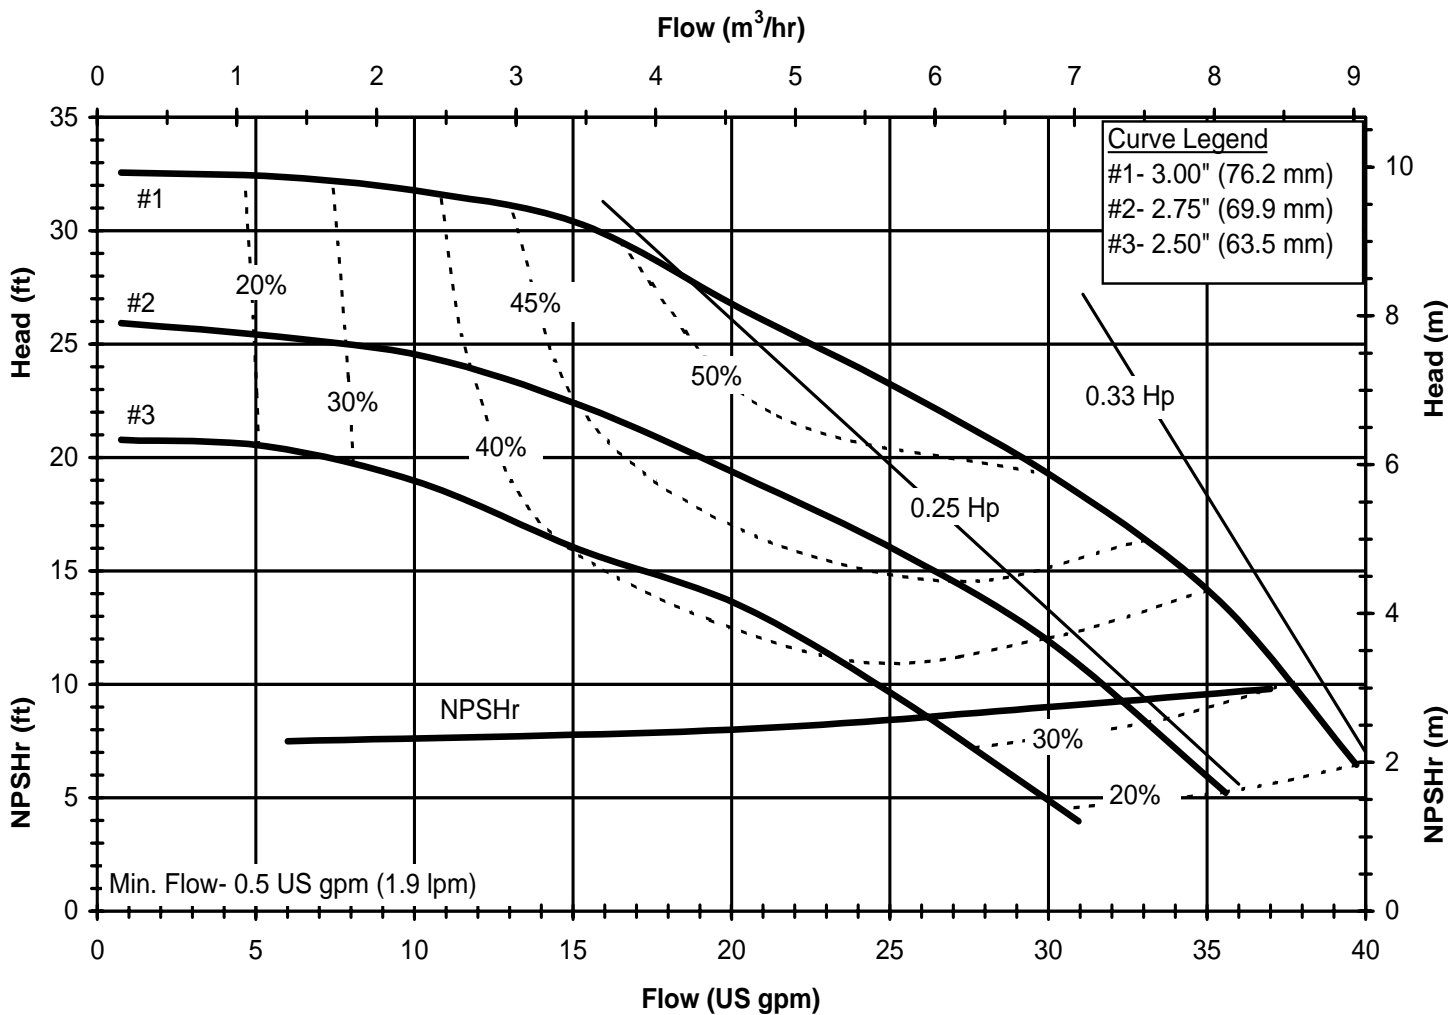

TABLE OF CONTENTS

Description	Page
DB6; 3450 rpm, 60 Hz	4
DB6; 1725 rpm, 60 Hz	5
DB6; 2900 rpm, 50 Hz	6
DB6; 1450 rpm, 50 Hz	7
DB6H; 3450 rpm, 60 Hz	8
DB6H; 1725 rpm, 60 Hz	9
DB6H; 2900 rpm, 50 Hz	10
DB6H; 1450 rpm, 50 Hz	11
DB7, 3450 rpm, 60 Hz	12
DB7, 1725 rpm, 60 Hz	13
DB7, 2900 rpm, 50 Hz	14
DB7, 1450 rpm, 50 Hz	15
DB8, 3450 rpm, 60 Hz	16
DB8, 1725 rpm, 60 Hz	17
DB8, 2900 rpm, 50 Hz	18
DB8, 1450 rpm, 50 Hz	19
DB9, 3450 rpm, 60 Hz	20
DB9, 1725 rpm, 60 Hz	21
DB10, 3450 rpm, 60 Hz	22
DB10, 1725 rpm, 60 Hz	23
DB10, 2900 rpm, 50 Hz	24
DB10, 1450 rpm, 50 Hz	25
DB11, 3450 rpm, 60 Hz	26
DB11, 1725 rpm, 60 Hz	27
DB11, 2900 rpm, 50 Hz	28
DB11, 1450 rpm, 50 Hz	29
DB15, 3450 rpm, 60 Hz	30
DB15, 1725 rpm, 60 Hz	31
DB15, 2900 rpm, 50 Hz	32
DB15, 1450 rpm, 50 Hz	33
DB22, 3450 rpm, 60 Hz	34
DB22, 1725 rpm, 60 Hz	35
DB22, 2900 rpm, 50 Hz	36
DB22, 1450 rpm, 50 Hz	37
DB22, 3450 rpm, 60 Hz Open Impeller	38
DB22, 1725 rpm, 60 Hz Open Impeller	39
DB22, 2900 rpm, 50 Hz Open Impeller	40
DB22, 1450 rpm, 50 Hz Open Impeller	41

Ordering Information:

Phone: 1-814-455-4478; 1-800-934-9384

Fax: 1-814-455-8518

Order: 1-814-459-3460

Email: fti@finishthompson.com

Model DB6
3450 rpm, 60 Hz
Suction: 1" FNPT
Discharge: 1" MNPT

DB660
6025 REV 0