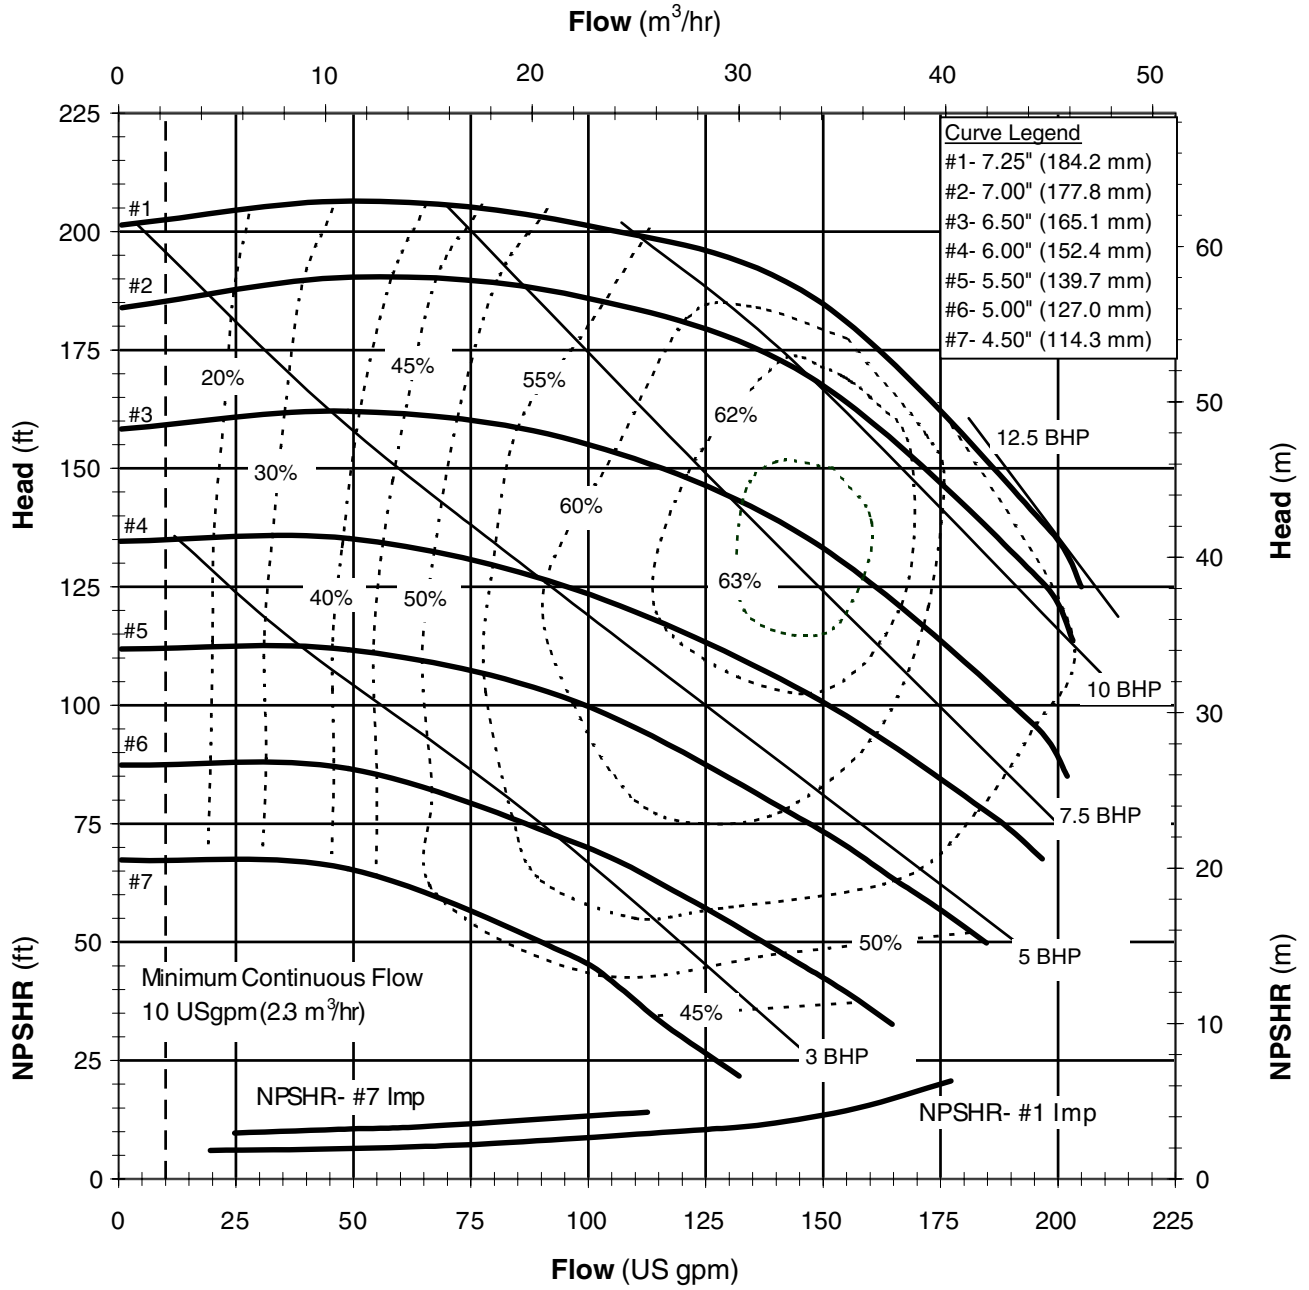

DB1560
 6003 Rev 0

Model DB15
 2900 rpm, 50 Hz
 Suction: 2" FNPT
 Discharge: 1 1/2" MNPT

DB 1550
 6004 REVO

Model DB15
 1450 rpm, 50 Hz
 Suction: 2" FNPT
 Discharge: 1 1/2" MNPT

DB 1550
 6004 REV0

Model DB22- Closed Impeller
 3450 rpm, 60 Hz
 Suction: 2" FNPT
 Discharge: 2" MNPT