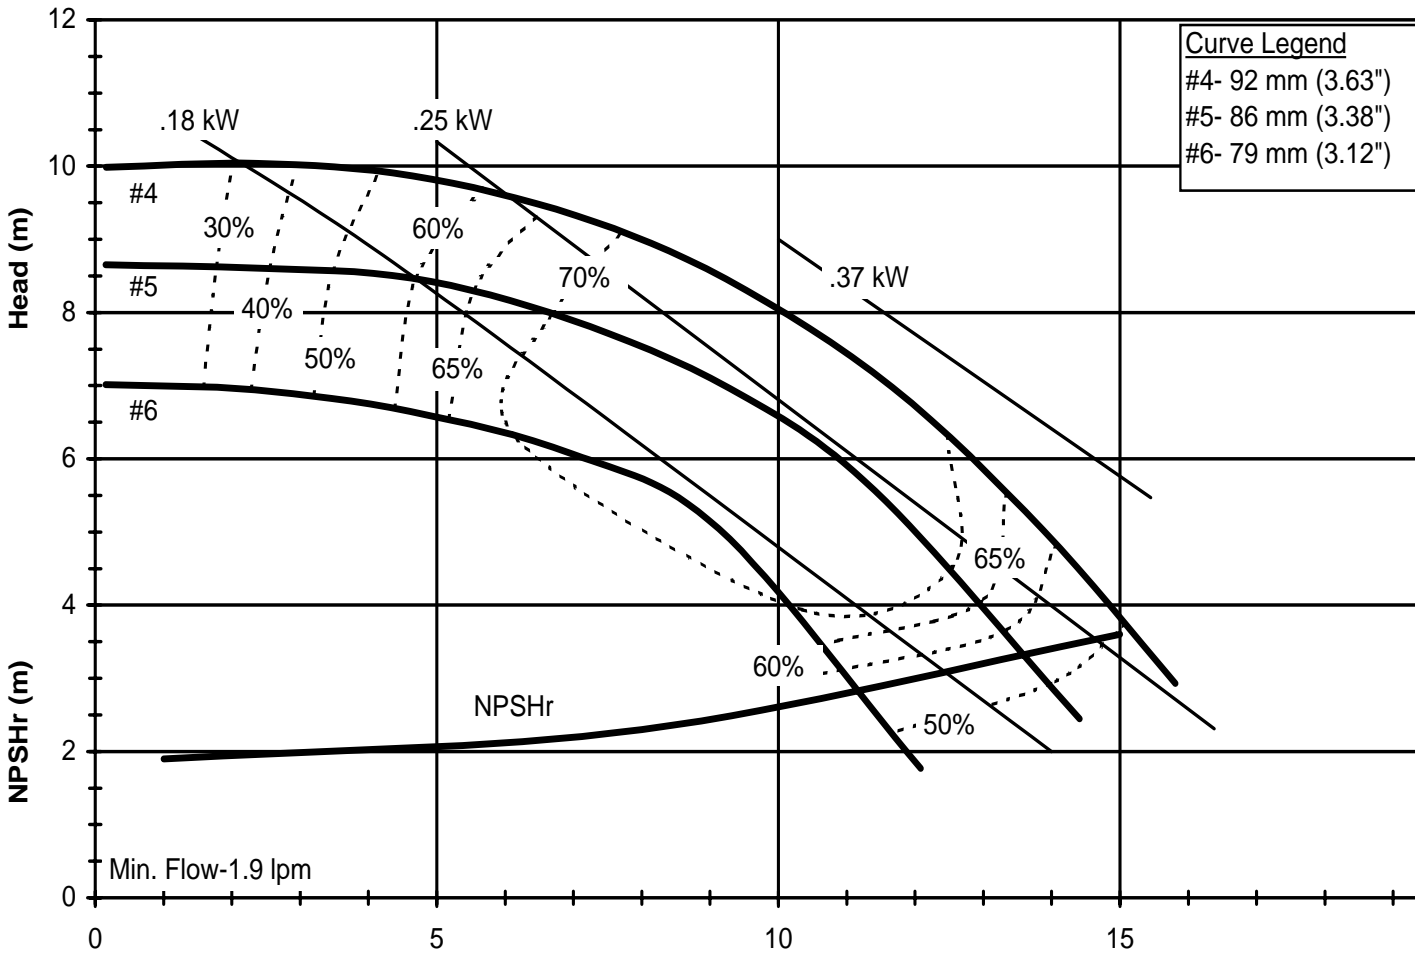

Model DB7
2900 rpm, 50 Hz
Suction: 1 1/2" FNPT
Discharge: 1 1/2" MNPT

DB750
6022 REV 0