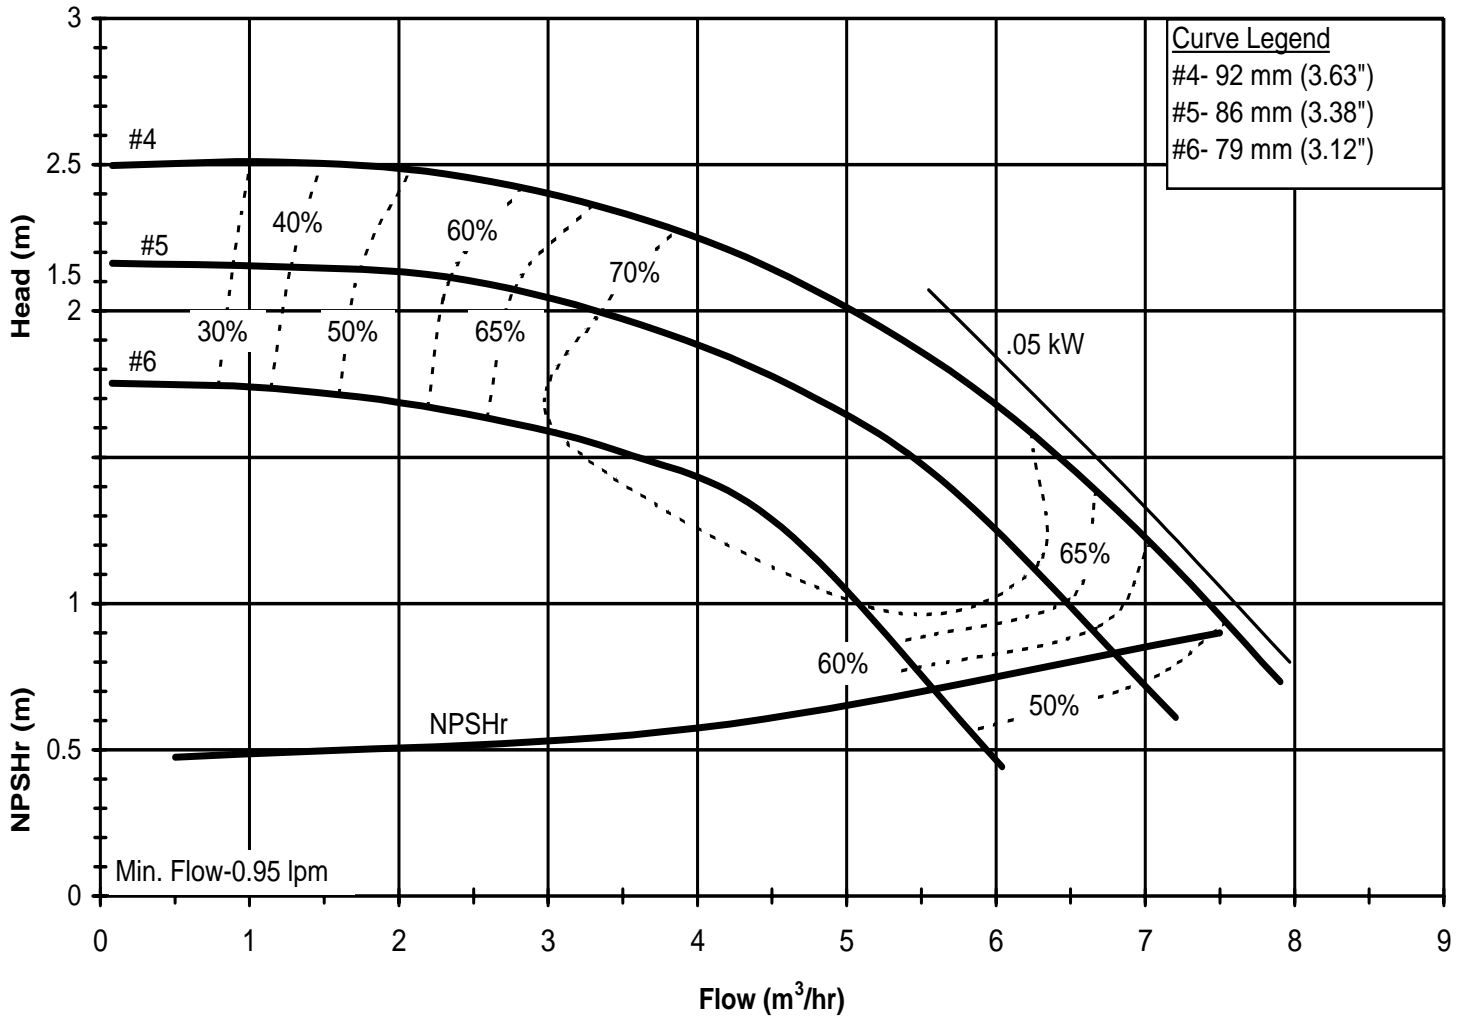

Model DB7
1450 rpm, 50 Hz
Suction: 1 1/2" FNPT
Discharge: 1 1/2" MNPT

DB750
6022 REV 0