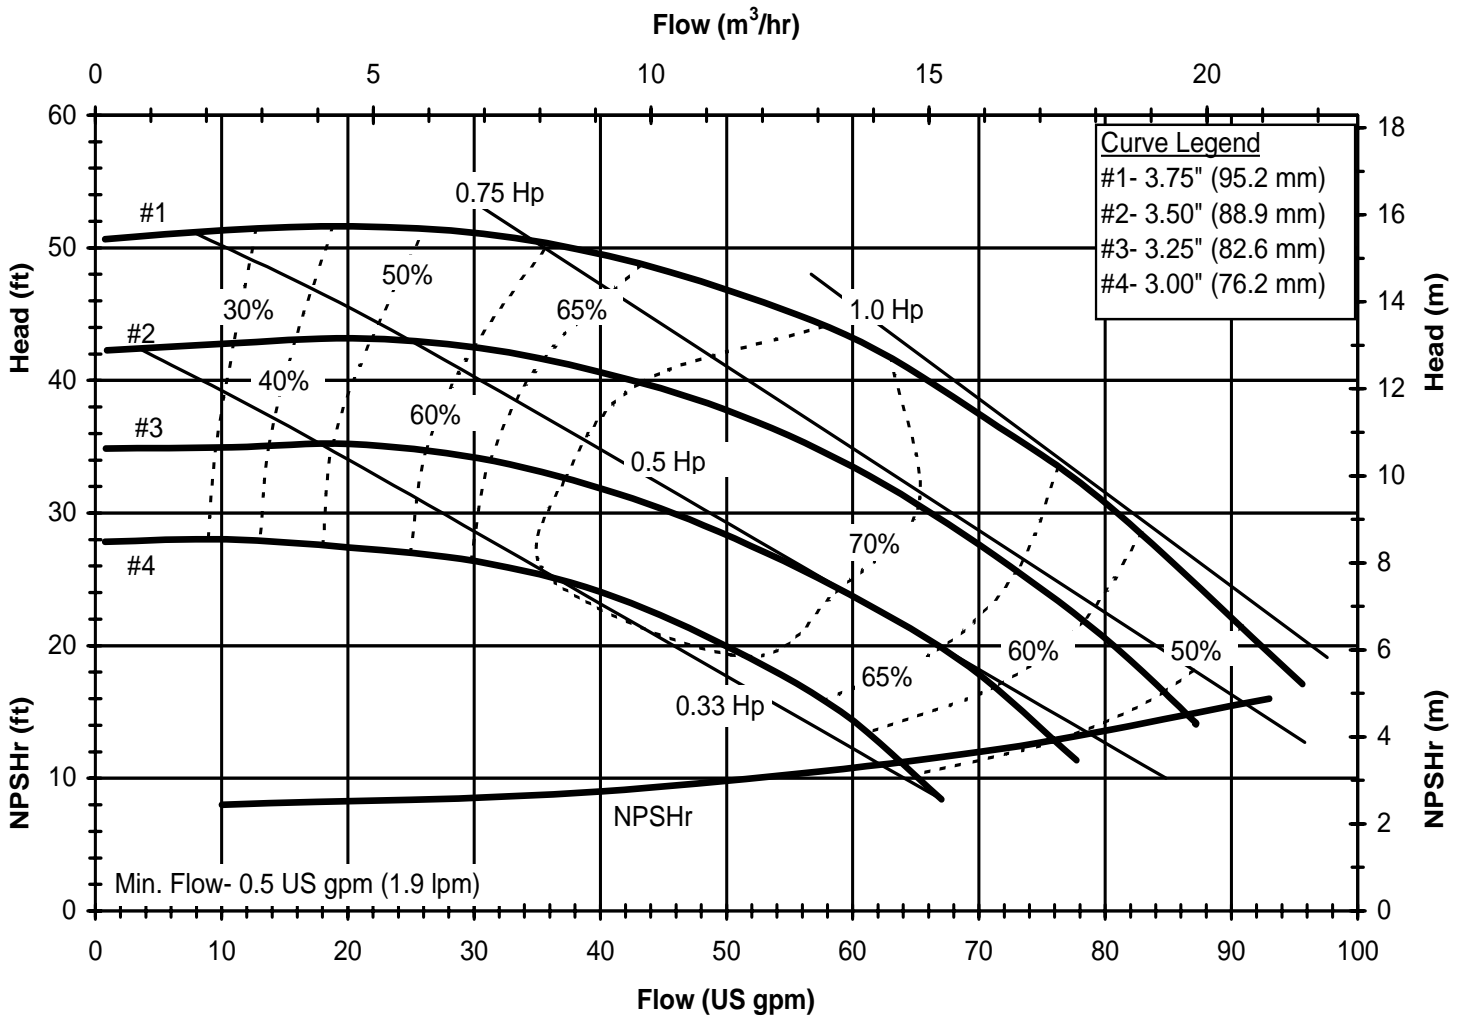

DB850
 6020 REV 0

Model DB9
 3450 rpm, 60 Hz
 Suction: 1" FNPT
 Discharge: 1" MNPT

DB960
 6027 REV 0

Model DB9
 1725 rpm, 60 Hz
 Suction: 1" FNPT
 Discharge: 1" MNPT

DB960
 6027 REV 1

Model DB10
 3450 rpm, 60 Hz
 Suction: 1 1/2" FNPT
 Discharge: 1 1/2" MNPT