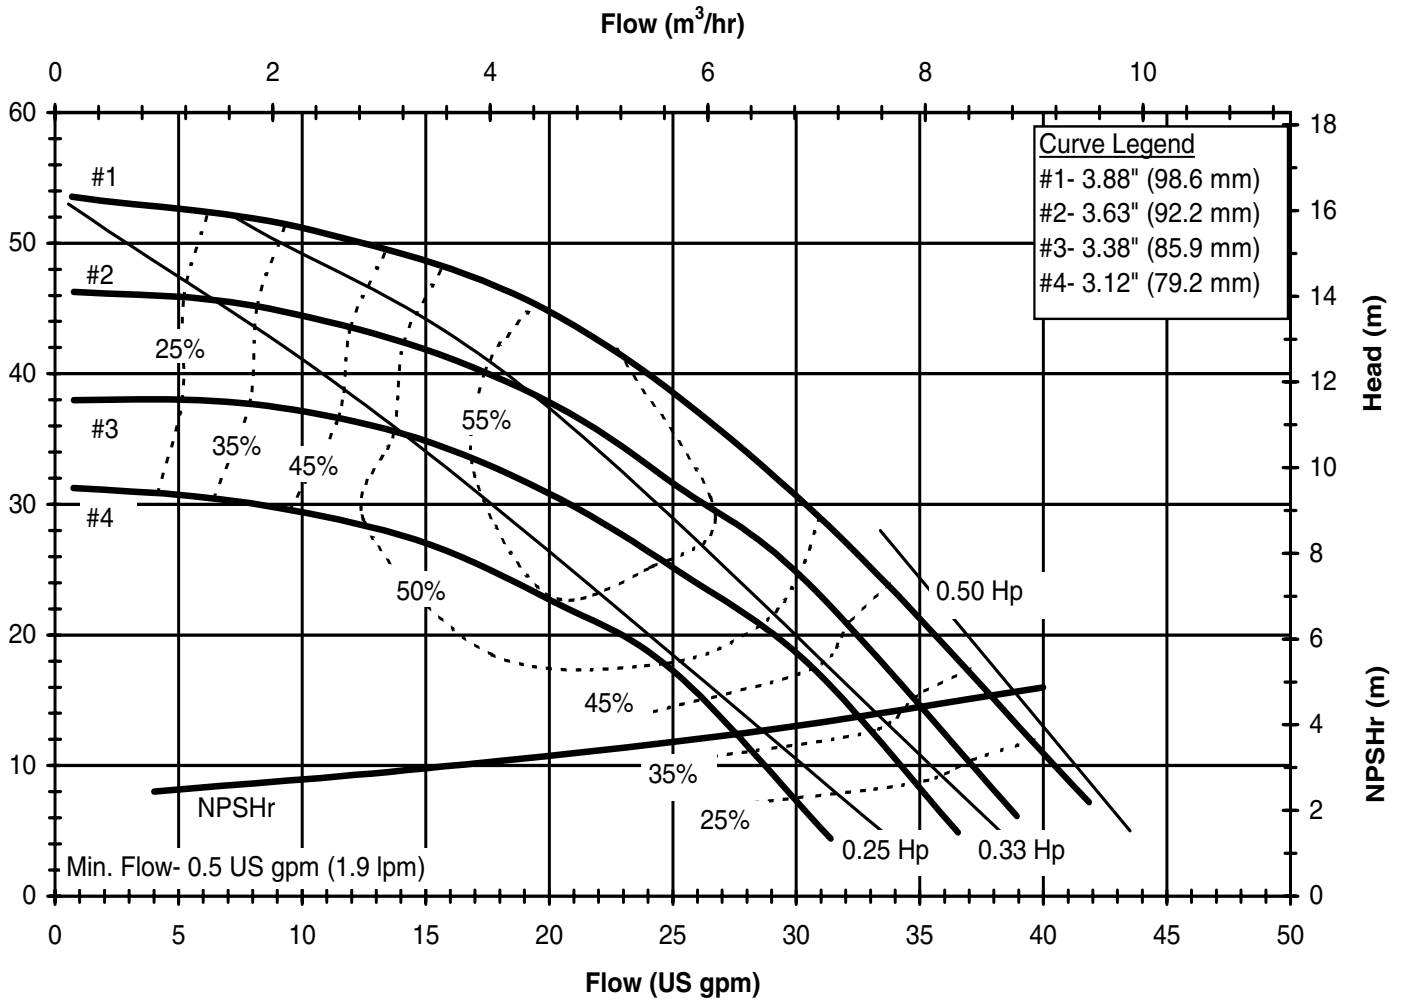

Model DB6H
3450 rpm, 60 Hz
Suction: 1" FNPT
Discharge: 1" MNPT

DB6H60
6023 REV 1