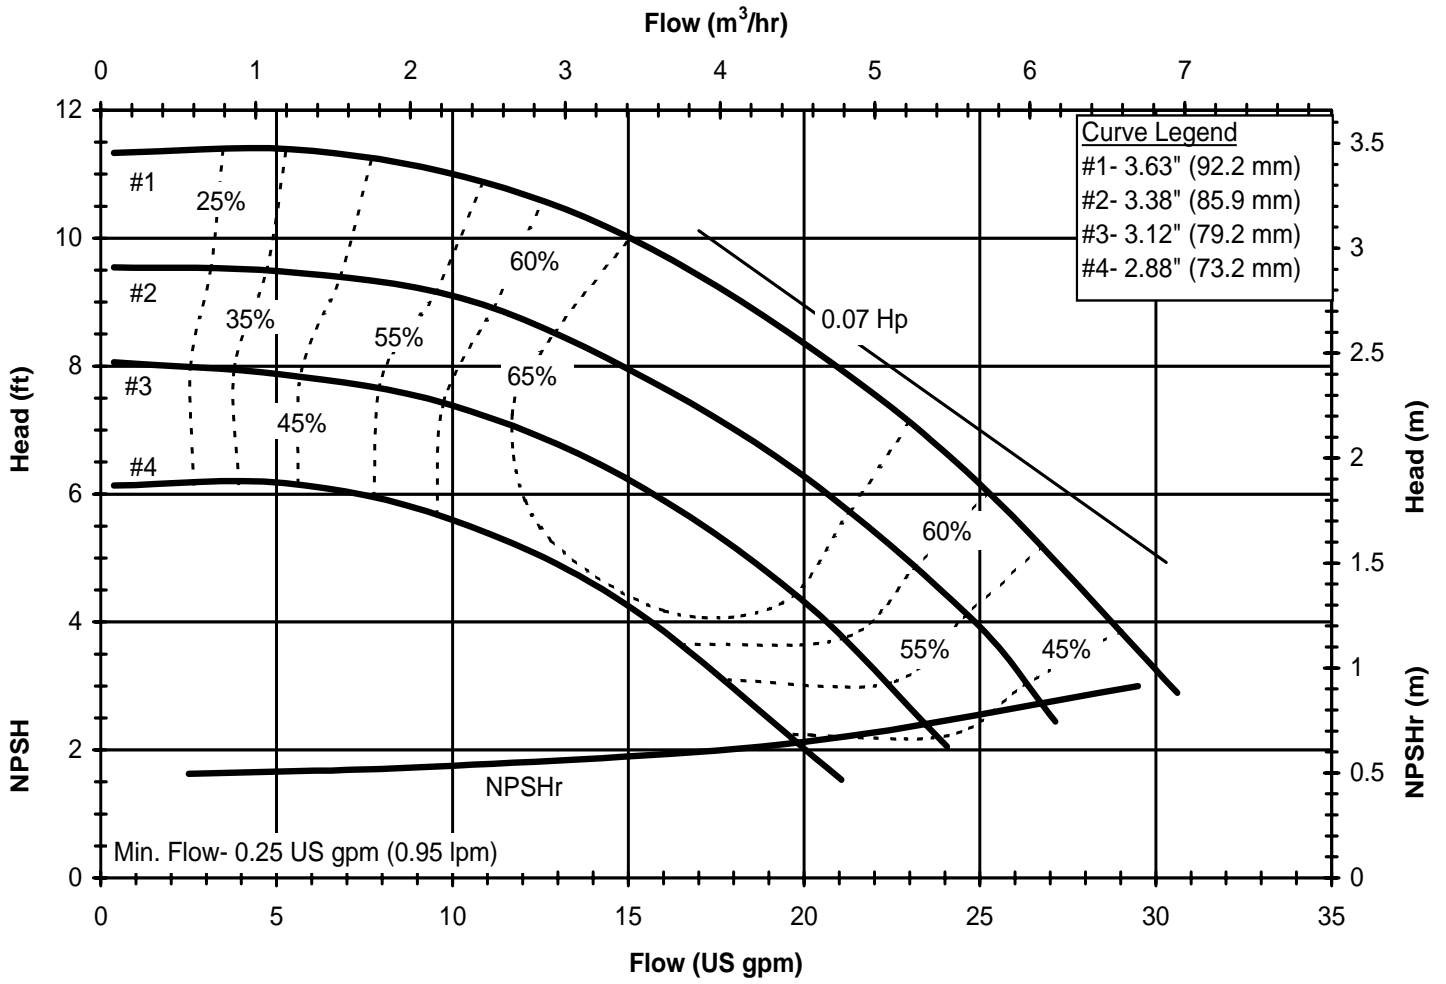

Model DB8
1725 rpm, 60 Hz
Suction: 1 1/2" FNPT
Discharge: 1" MNPT

DB860
6019 REV 0