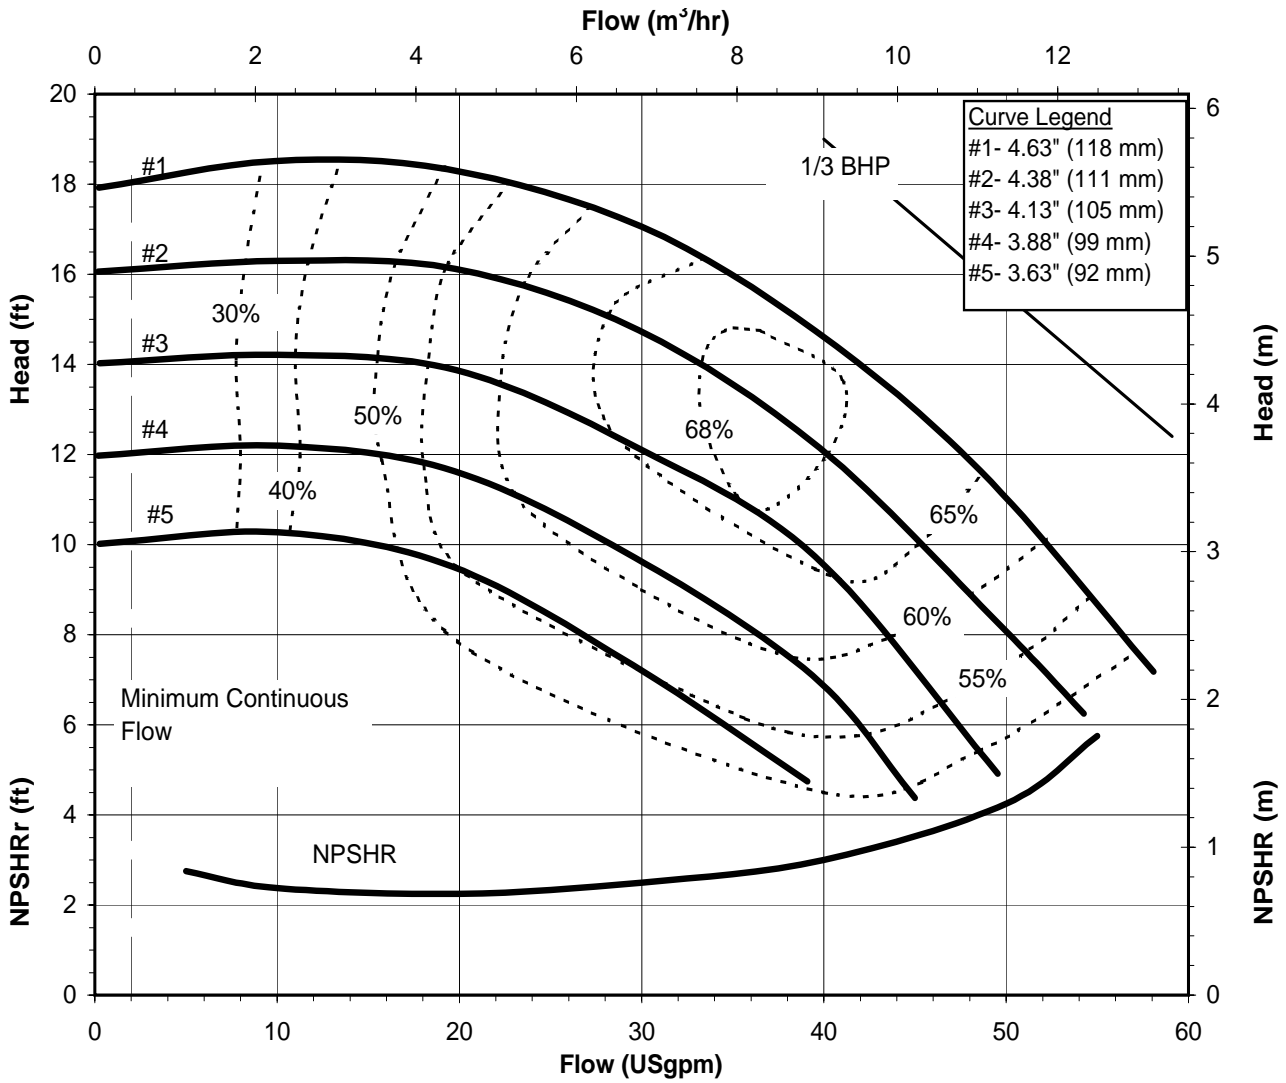

Model DB11
1725 rpm, 60 Hz
Suction: 2" FNPT
Discharge: 1 1/2" MNPT

DB1160
6001 Rev 0