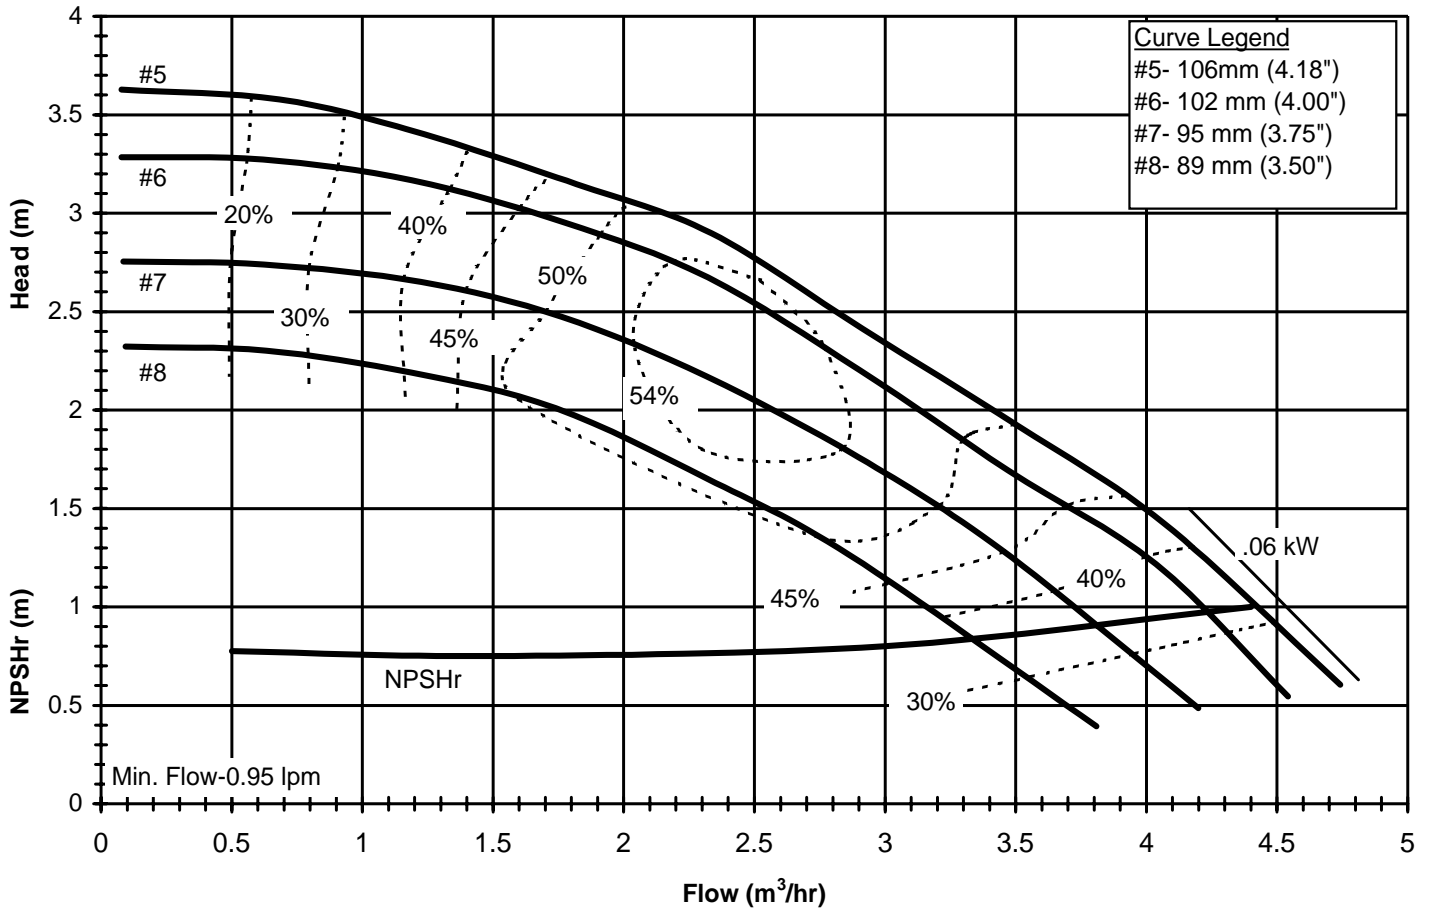

Model DB6H
1450 rpm, 50 Hz
Suction: 1" FNPT
Discharge: 1" MNPT

DB6H50
6024 REV0