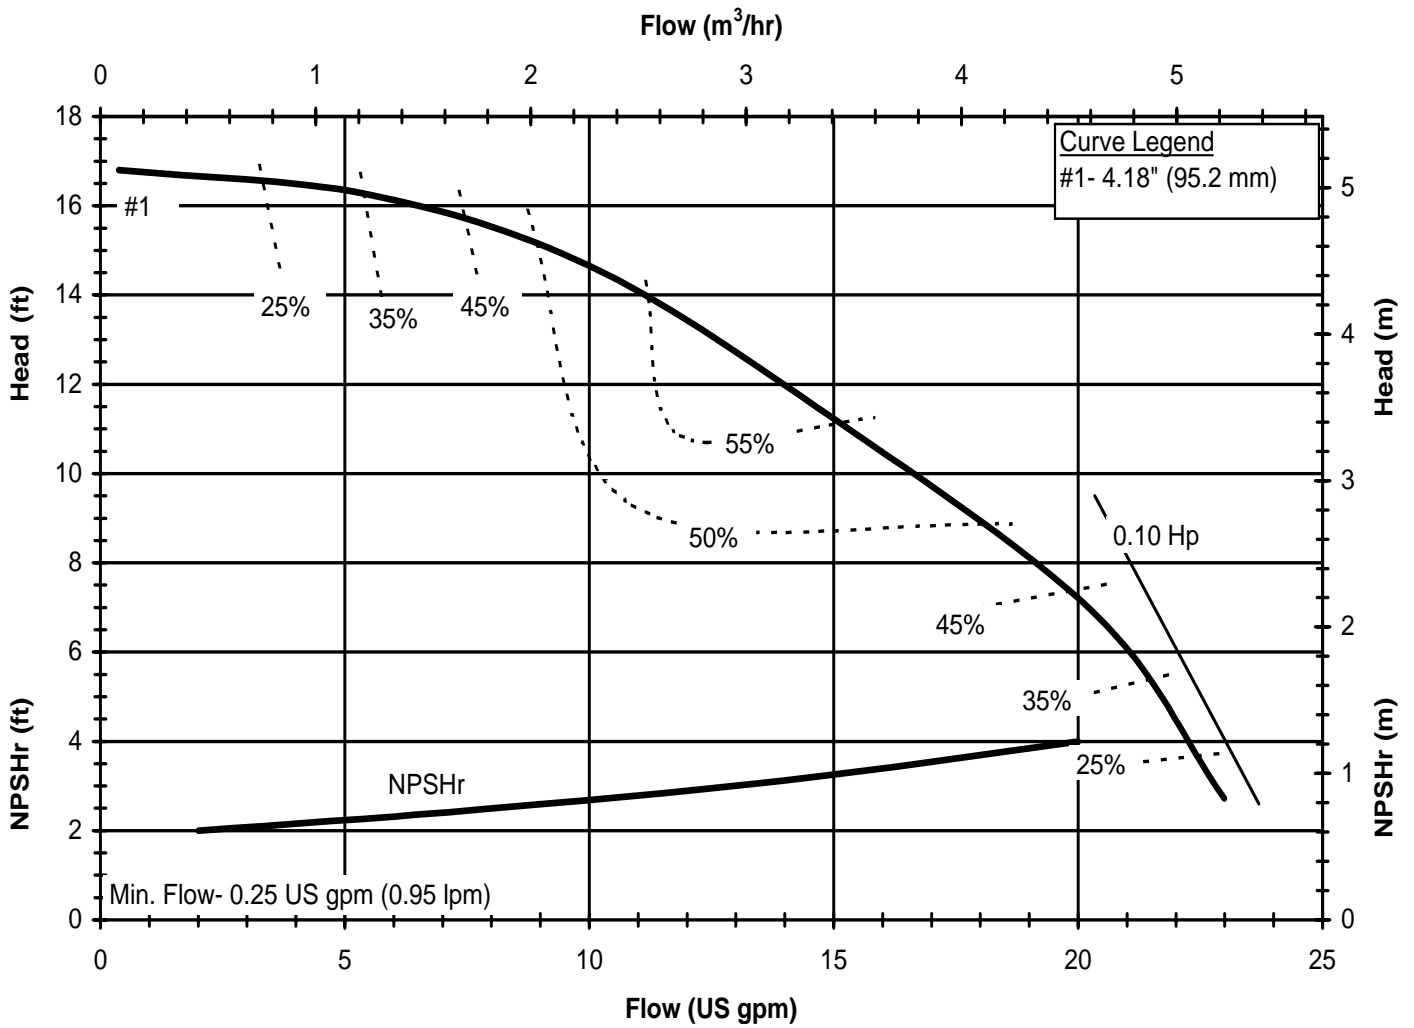

Model DB9
1725 rpm, 60 Hz
Suction: 1" FNPT
Discharge: 1" MNPT

DB960
6027 REV 1