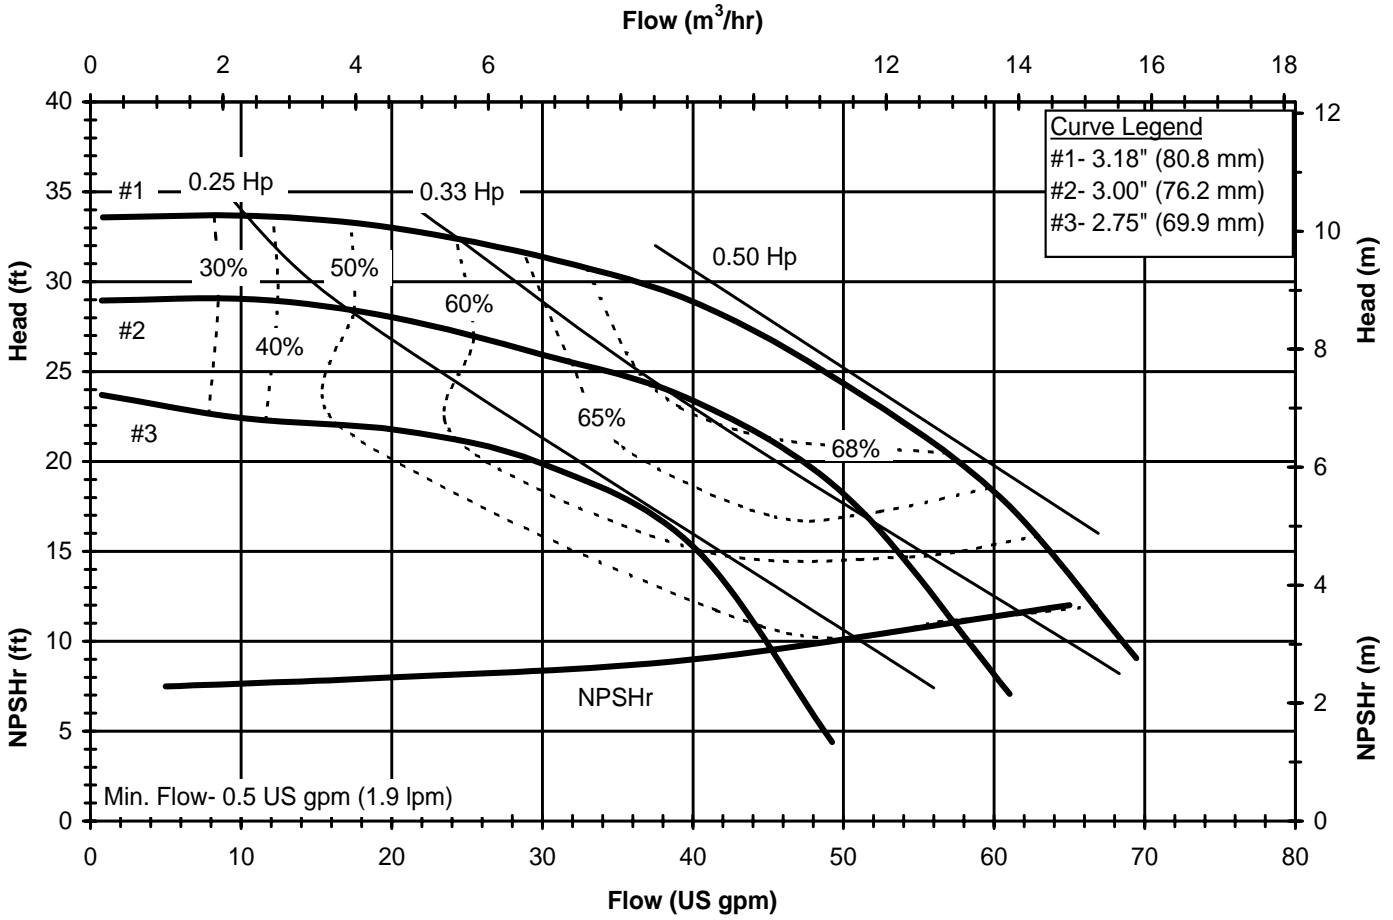

Model DB7
3450 rpm, 60 Hz
Suction: 1 1/2" FNPT
Discharge: 1 1/2" MNPT

DB760
6021 REV 0