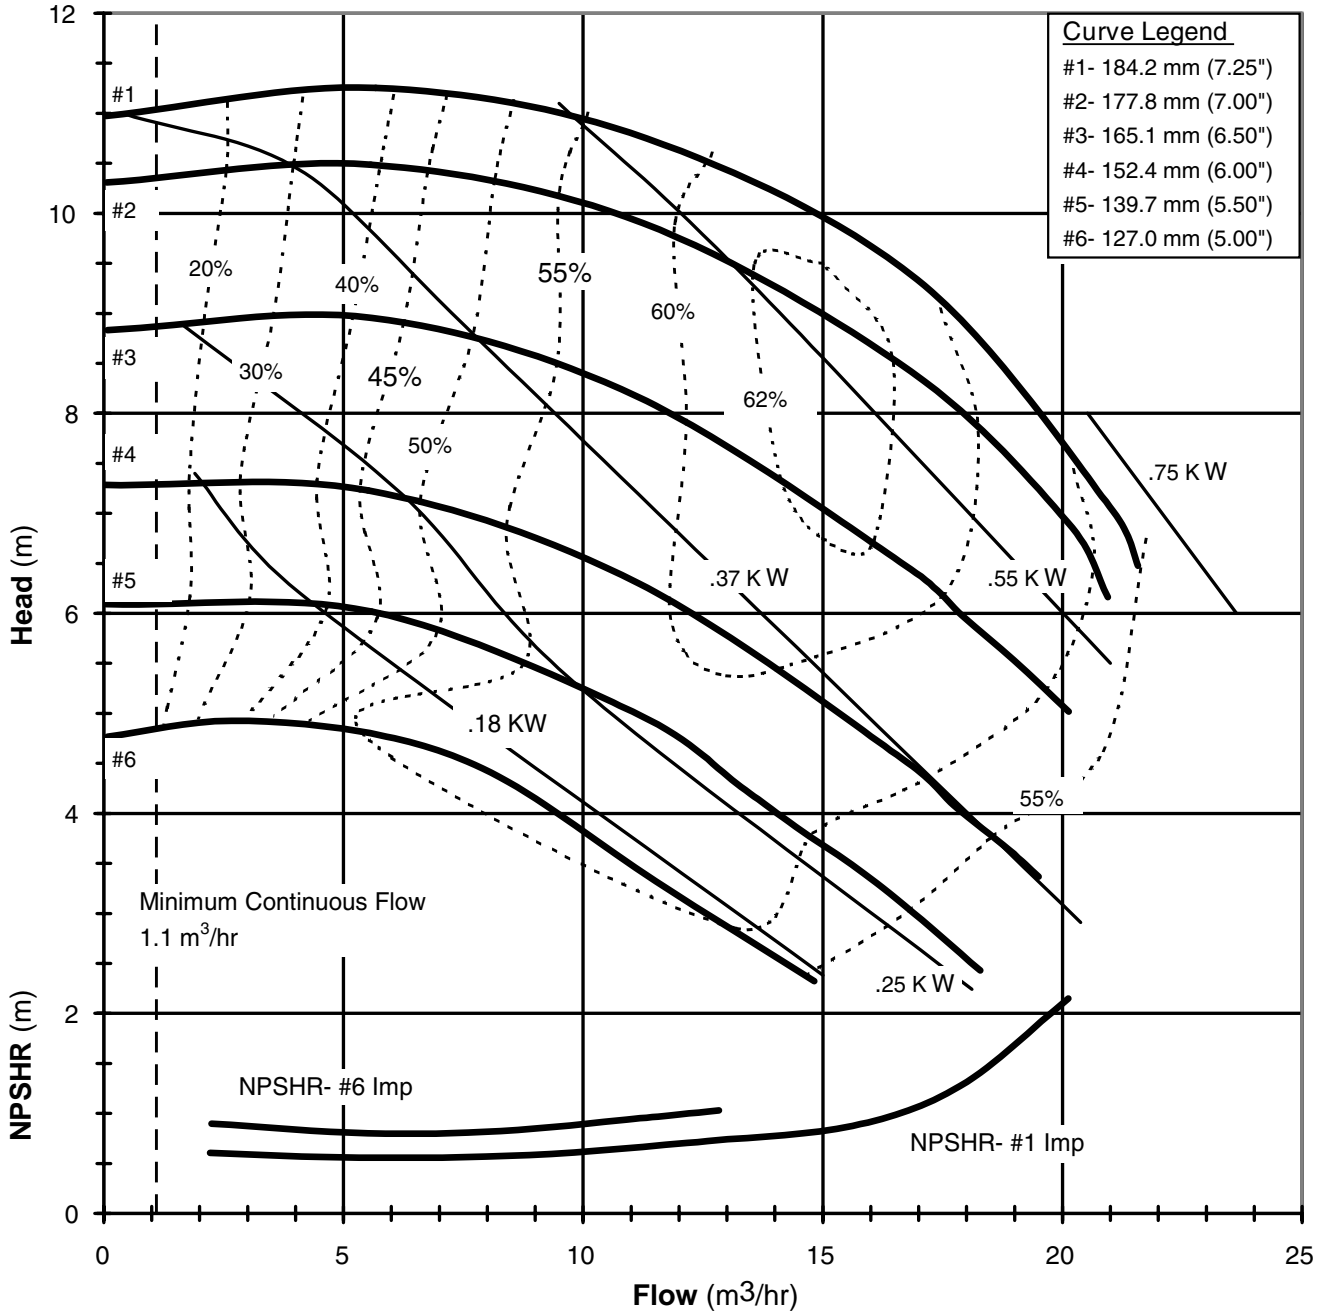

DB 22602C
 6028 REV0

Model DB22 - Closed Impeller
 1725 rpm, 60 Hz
 Suction: 2" FNPT
 Discharge: 2" MNPT

DB 22604C
 6029 REV0

Model DB22 - Closed Impeller
 2900 rpm, 50 Hz
 Suction: 2" FNPT
 Discharge: 2" MNPT

DB 22502C
 6030 REV0

Model DB22 - Closed Impeller
 1450 rpm, 50 Hz
 Suction: 2" FNPT
 Discharge: 2" MNPT

DB 22504C
 6031 REVO

Model DB22 - Open Impeller
 3450 rpm, 60 Hz
 Suction: 2" FNPT
 Discharge: 2" MNPT