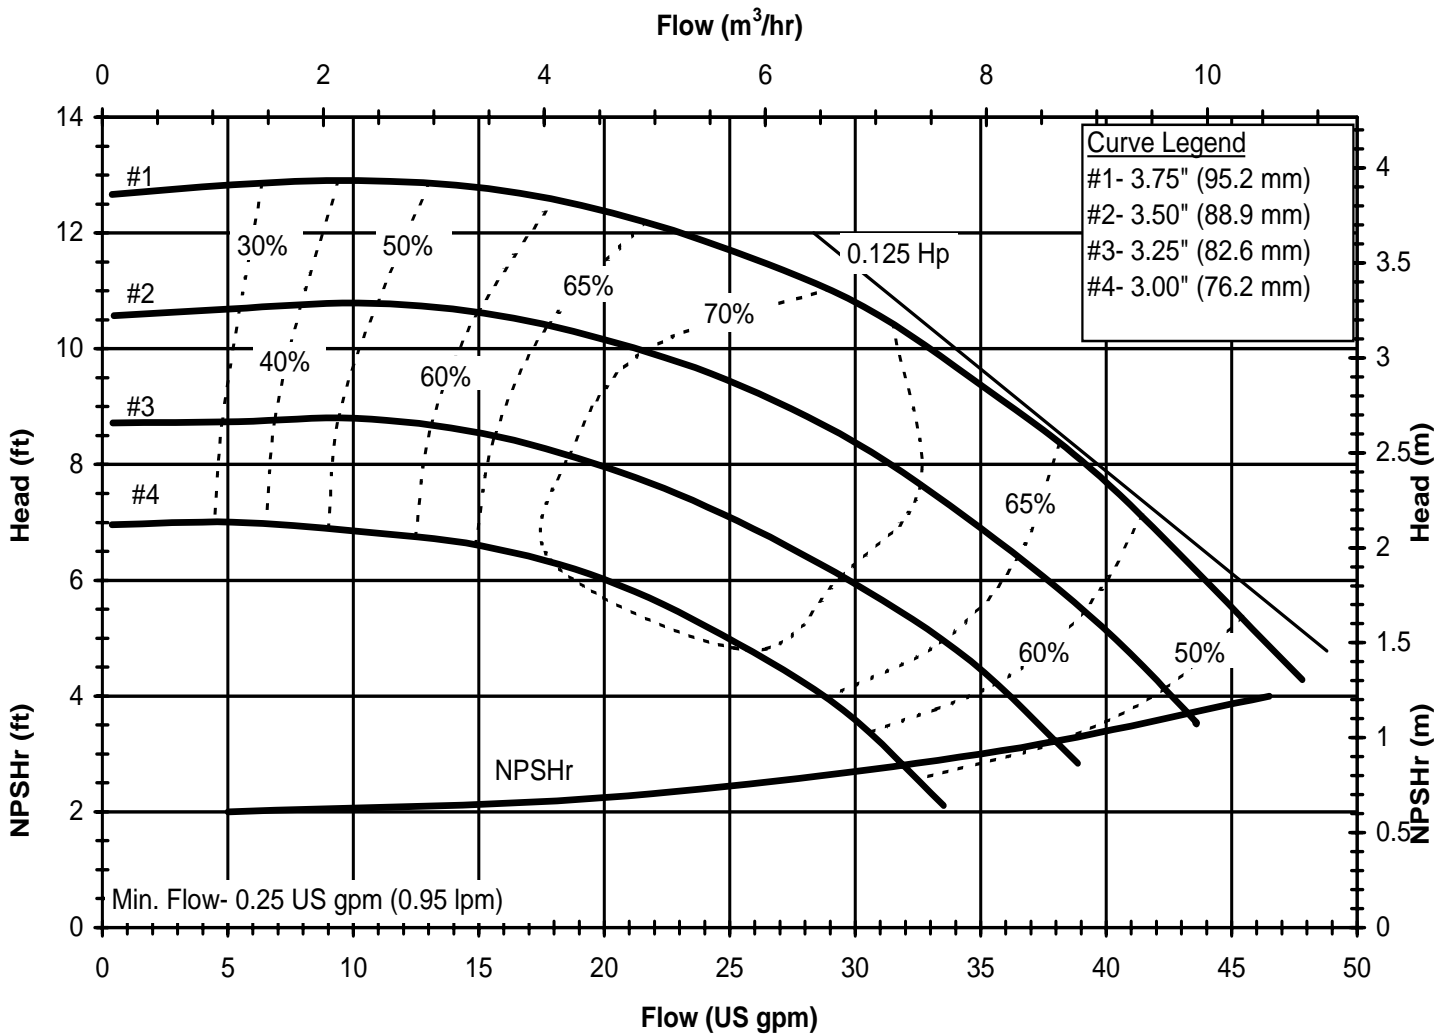

Model DB10
1725 rpm, 60 Hz
Suction: 1 1/2" FNPT
Discharge: 1 1/2" MNPT

DB1060
6017 REV0