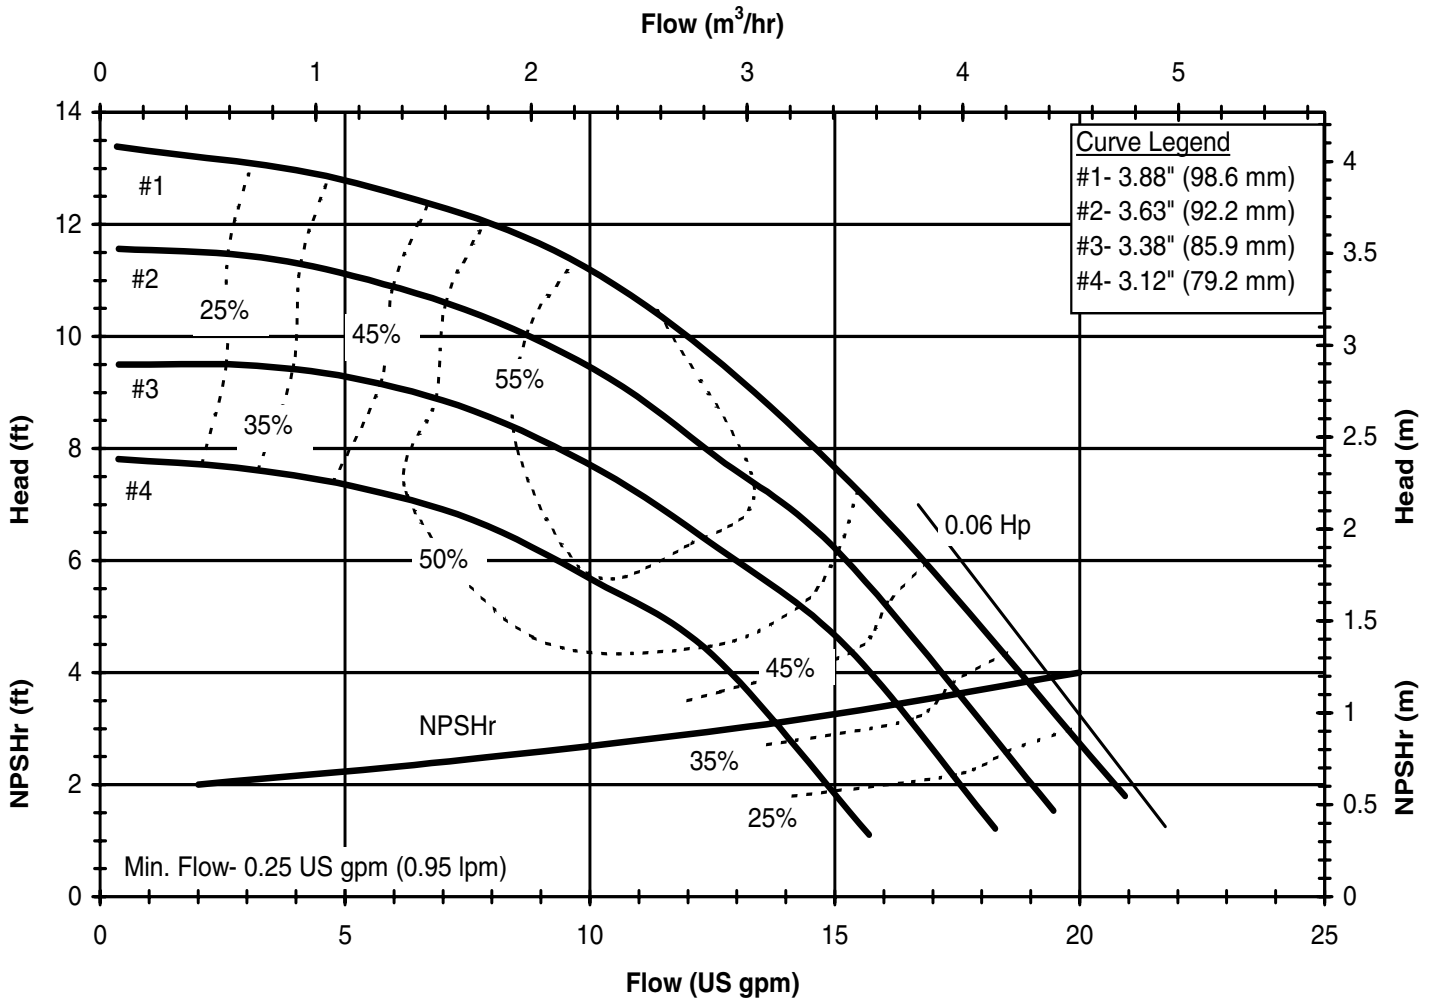

Model DB6H
1725 rpm, 60 Hz
Suction: 1" FNPT
Discharge: 1" MNPT

DB6H60
6023 REV 1