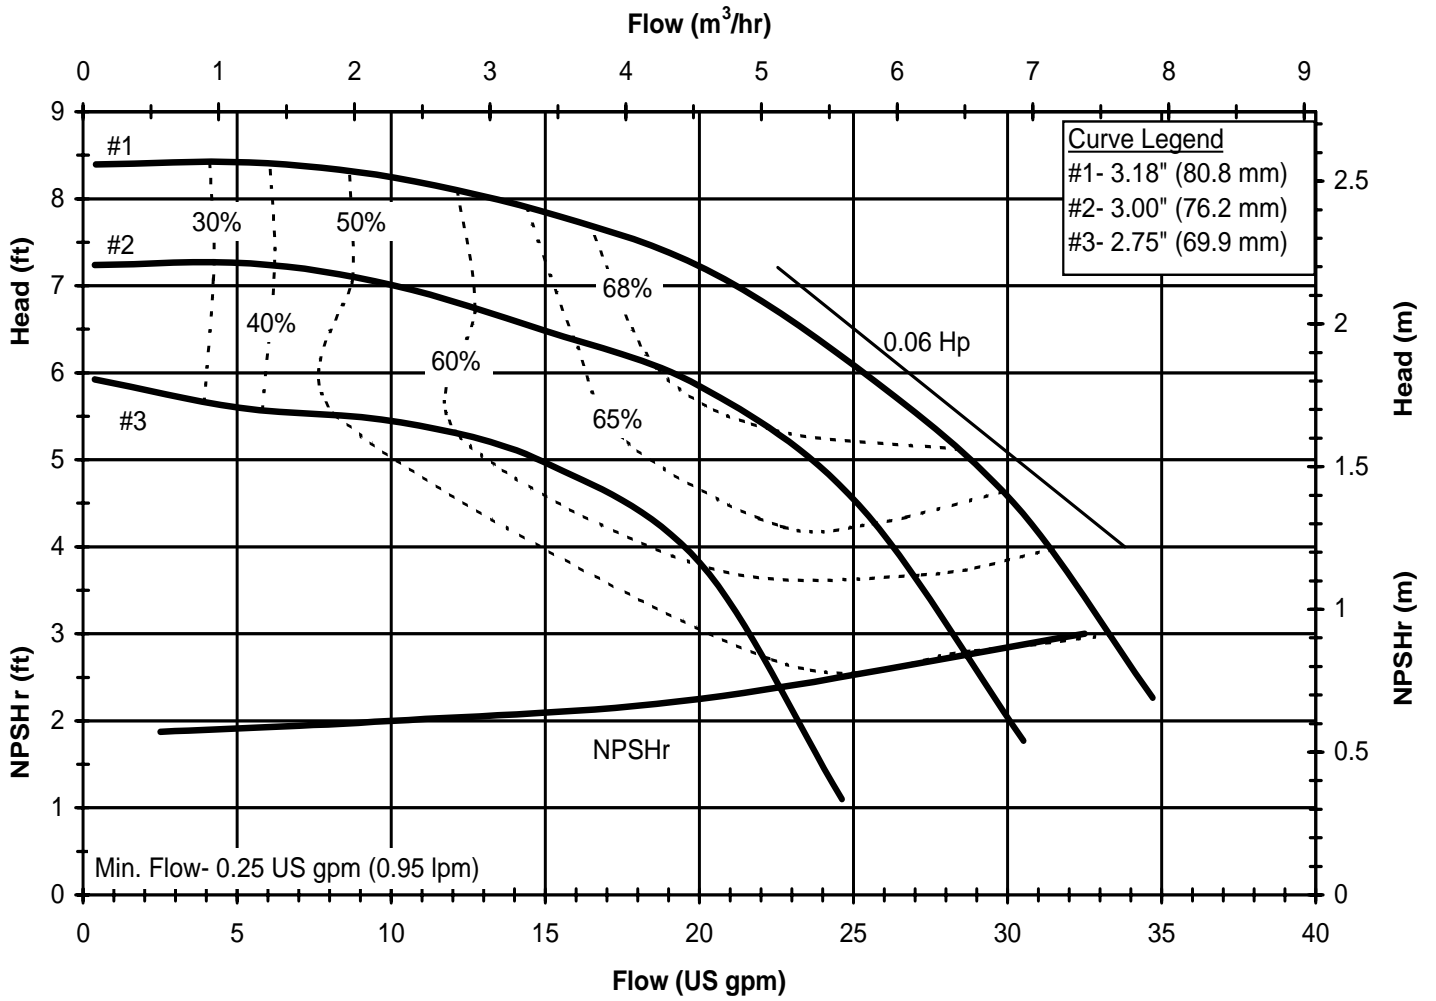

DB6H50
 6024 REV0

Model DB6H
 1450 rpm, 50 Hz
 Suction: 1" FNPT
 Discharge: 1" MNPT

DB6H50
 6024 REV0

Model DB7
 3450 rpm, 60 Hz
 Suction: 1 1/2" FNPT
 Discharge: 1 1/2" MNPT

DB760
 6021 REV 0

Model DB7
 1725 rpm, 60 Hz
 Suction: 1 1/2" FNPT
 Discharge: 1 1/2" MNPT