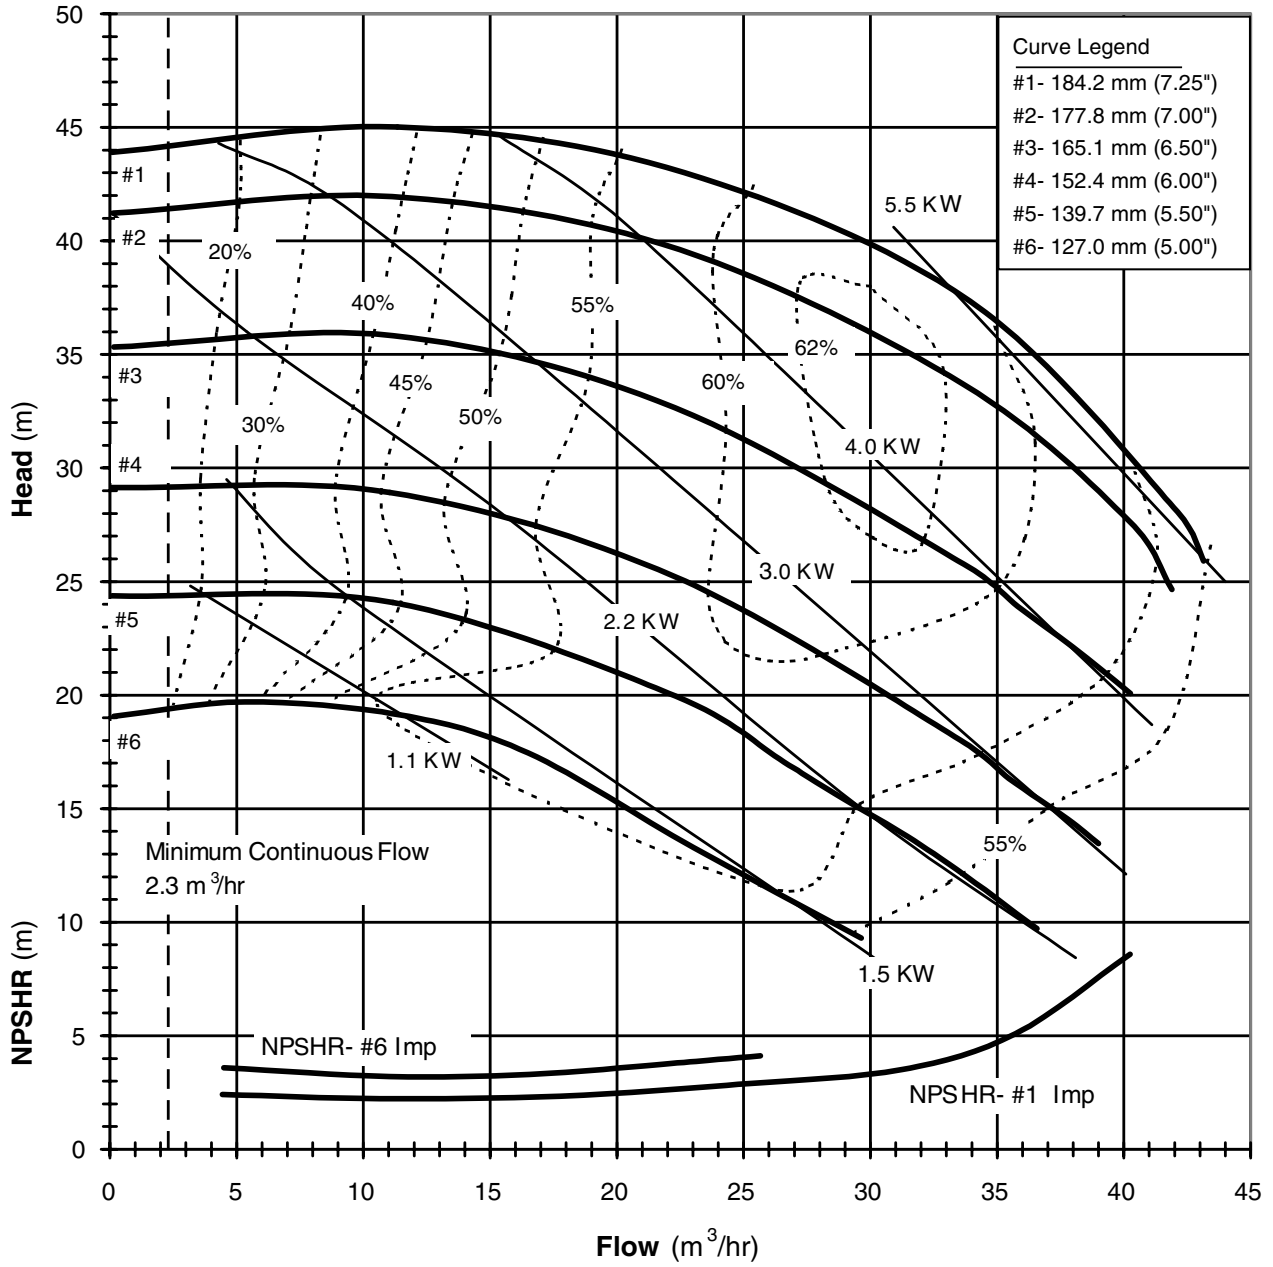

Model DB22 - Closed Impeller
2900 rpm, 50 Hz
Suction: 2" FNPT
Discharge: 2" MNPT

DB 22502C
6030 REV0