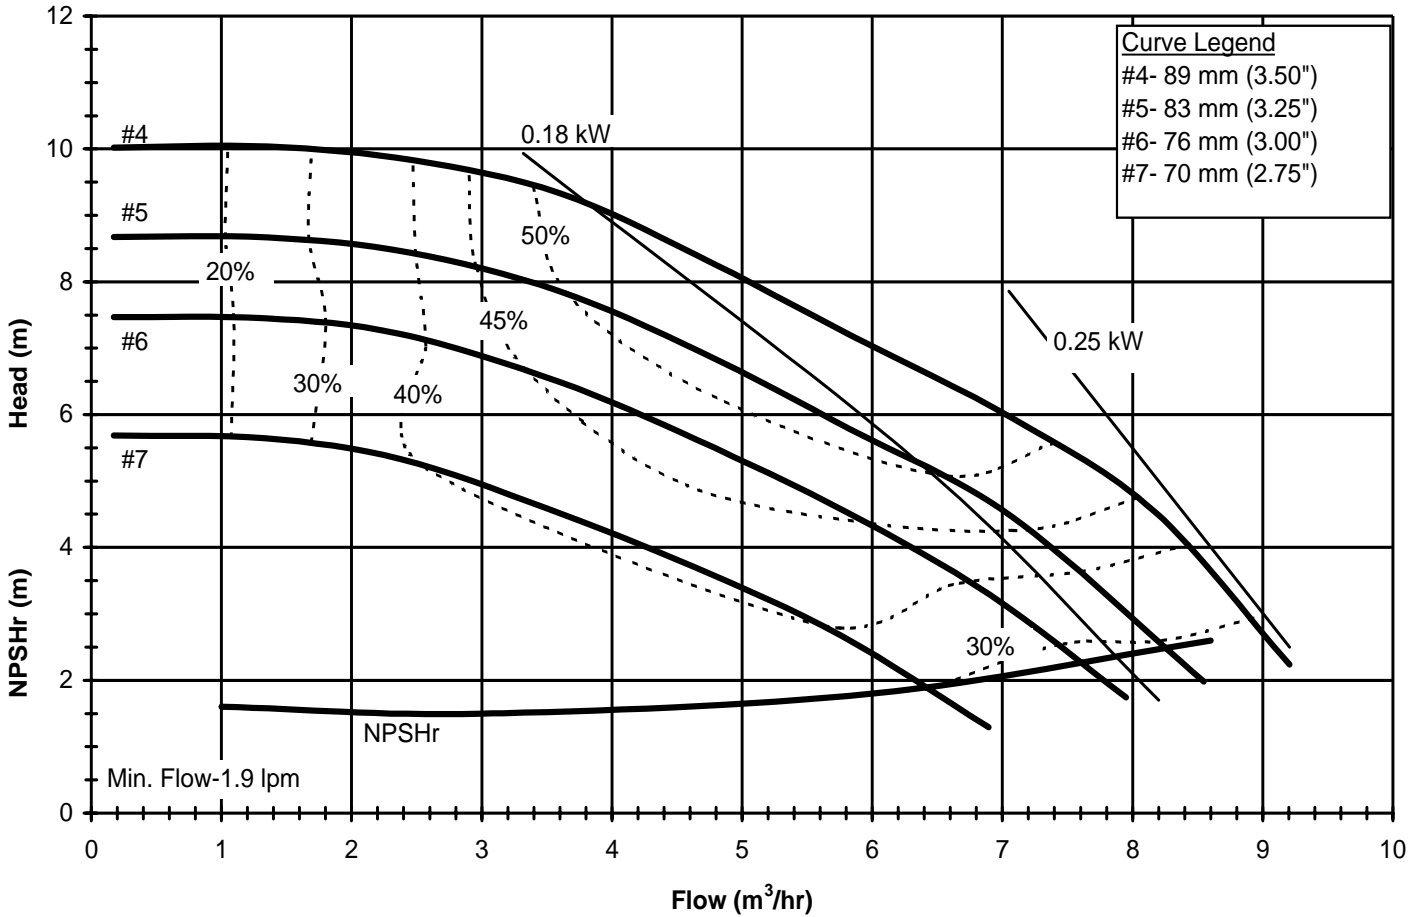

Model DB6
2900 rpm, 50 Hz
Suction: 1" FNPT
Discharge: 1" MNPT

DB650
6026 REV 0