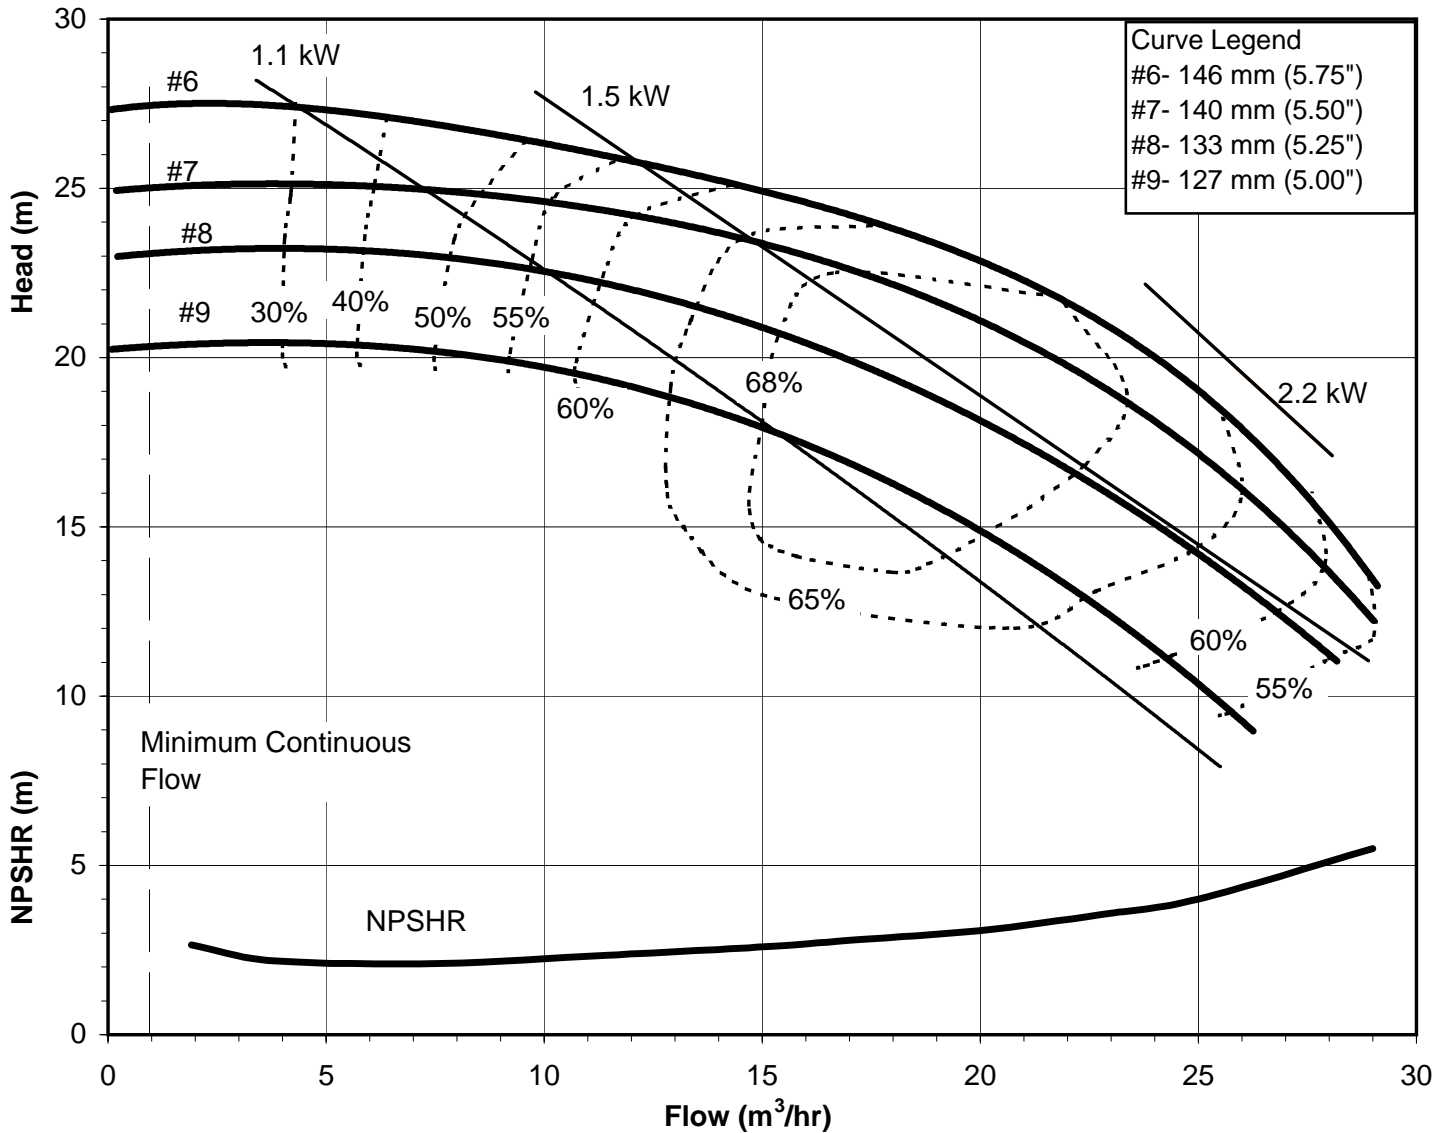

Model DB15
2900 rpm, 50 Hz
Suction: 2" FNPT
Discharge: 1 1/2" MNPT

DB 1550
6004 REVO