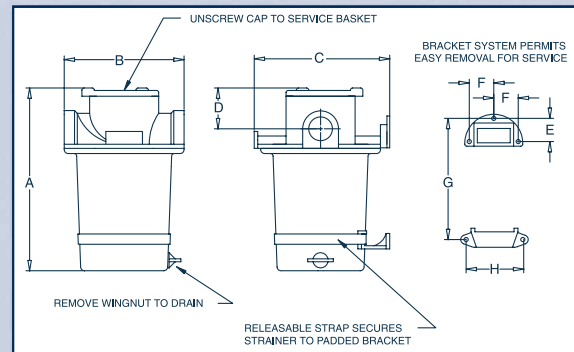

GROCO RAW WATER STRAINERS

ARG SERIES (Now available in Stainless Steel)

Features:

- No tie rods
- No leaks under pressure or vacuum
- The unique mounting system allows for the removal of the entire strainer without the use of tools
- Filter basket available in monel, stainless steel and plastic
- Bronze castings
- Buna-N o-ring seals at strainer cap and between strainer head and sight glass
- The screw-on strainer cap allows for easy no-tools maintenance
- Standard filter basket has .077" holes; 60 x 60 fine-mesh screen is available. Specify "FM" after the strainer model number for a strainer with fine-mesh screen, or after the filter basket number for a filter basket with fine-mesh screen
- Spanner wrench holes in screw-on cap allow for the use of GROCO SW-2531 spanner wrench if desired
- Strainer heads are threaded internally for NPT pipe connections
- Install with pipe or hose.

- CONTENTS
- ENGINE COOLING
- INDEX
- HOME
- NEXT
- BACK

Model Series and Pipe Size	ARG-500 1/2"	ARG-750 3/4"	ARG-1000 1"	ARG-1250 1 1/4"	ARG-1500 1 1/2"	ARG-2000 2"	ARG-2500 2 1/2"	ARG-3000 3"
A	6.38"	8.38"	9.00"	10.63"	11.38"	14.00"	17.00"	19.75"
B	4.5"	4.5"	5.75"	5.75"	7.25"	7.25"	7.25"	7.25"
C	5.25"	5.25"	6.50"	6.50"	7.75"	7.75"	7.75"	7.75"
D	1.5"	1.5"	2.00"	2.25"	2.50"	2.75"	3.25"	3.25"
Dry Weight (including basket)	3.5#	3.7#	5.75#	6.4#	9.6#	12.2#	14.15#	17.25#
Wet Weight (including basket)	4.76#	5.25#	8.31#	9.86#	16.10#	19.39#	22.57#	25.77#
Ratio, open screen area to pipe	54:1	36:1	28:1	24:1	20:1	14:1	11:1	9:1