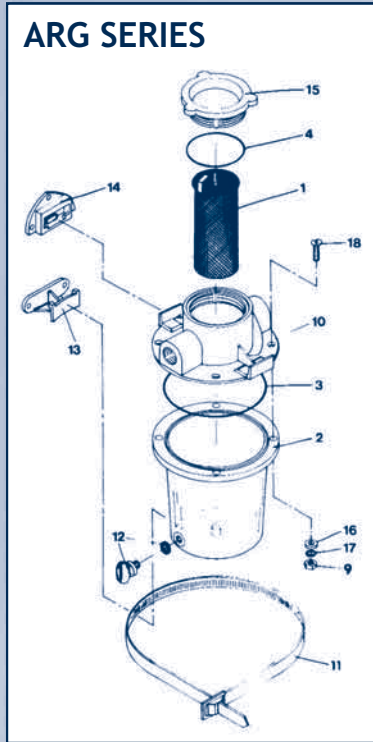

GROCO RAW WATER STRAINERS

ARG SERIES (Now available in Stainless Steel)

Features:

- No tie rods
- No leaks under pressure or vacuum
- The unique mounting system allows for the removal of the entire strainer without the use of tools
- Filter basket available in monel, stainless steel and plastic
- Bronze castings
- Buna-N o-ring seals at strainer cap and between strainer head and sight glass
- The screw-on strainer cap allows for easy no-tools maintenance
- Standard filter basket has .077" holes; 60 x 60 fine-mesh screen is available. Specify "FM" after the strainer model number for a strainer with fine-mesh screen, or after the filter basket number for a filter basket with fine-mesh screen
- Spanner wrench holes in screw-on cap allow for the use of GROCO SW-2531 spanner wrench if desired
- Strainer heads are threaded internally for NPT pipe connections
- Install with pipe or hose.

- CONTENTS
- ENGINE COOLING
- INDEX
- HOME
- NEXT
- BACK

Model Series and Pipe Size	ARG-500 1/2"	ARG-750 3/4"	ARG-1000 1"	ARG-1250 1 1/4"	ARG-1500 1 1/2"	ARG-2000 2"	ARG-2500 2 1/2"	ARG-3000 3"
A	6.38"	8.38"	9.00"	10.63"	11.38"	14.00"	17.00"	19.75"
B	4.5"	4.5"	5.75"	5.75"	7.25"	7.25"	7.25"	7.25"
C	5.25"	5.25"	6.50"	6.50"	7.75"	7.75"	7.75"	7.75"
D	1.5"	1.5"	2.00"	2.25"	2.50"	2.75"	3.25"	3.25"
Dry Weight (including basket)	3.5#	3.7#	5.75#	6.4#	9.6#	12.2#	14.15#	17.25#
Wet Weight (including basket)	4.76#	5.25#	8.31#	9.86#	16.10#	19.39#	22.57#	25.77#
Ratio, open screen area to pipe	54:1	36:1	28:1	24:1	20:1	14:1	11:1	9:1