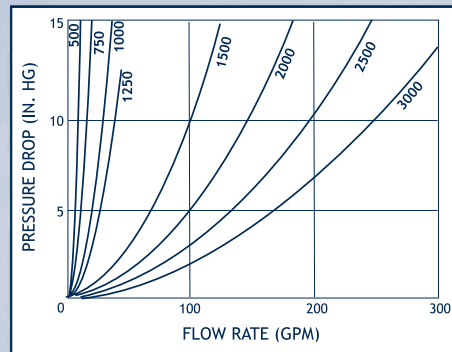

GROCO RAW WATER STRAINERS

ARG SERIES (Now available in Stainless Steel)

Features:

- No tie rods
- No leaks under pressure or vacuum
- The unique mounting system allows for the removal of the entire strainer without the use of tools
- Filter basket available in monel, stainless steel and plastic
- Bronze castings
- Buna-N o-ring seals at strainer cap and between strainer head and sight glass
- The screw-on strainer cap allows for easy no-tools maintenance
- Standard filter basket has .077" holes; 60 x 60 fine-mesh screen is available. Specify "FM" after the strainer model number for a strainer with fine-mesh screen, or after the filter basket number for a filter basket with fine-mesh screen
- Spanner wrench holes in screw-on cap allow for the use of GROCO SW-2531 spanner wrench if desired
- Strainer heads are threaded internally for NPT pipe connections
- Install with pipe or hose.

- CONTENTS
- ENGINE COOLING
- INDEX
- HOME
- NEXT
- BACK

Model Series and Pipe Size	ARG-500 1/2"	ARG-750 3/4"	ARG-1000 1"	ARG-1250 1 1/4"	ARG-1500 1 1/2"	ARG-2000 2"	ARG-2500 2 1/2"	ARG-3000 3"
A	6.38"	8.38"	9.00"	10.63"	11.38"	14.00"	17.00"	19.75"
B	4.5"	4.5"	5.75"	5.75"	7.25"	7.25"	7.25"	7.25"
C	5.25"	5.25"	6.50"	6.50"	7.75"	7.75"	7.75"	7.75"
D	1.5"	1.5"	2.00"	2.25"	2.50"	2.75"	3.25"	3.25"
Dry Weight (including basket)	3.5#	3.7#	5.75#	6.4#	9.6#	12.2#	14.15#	17.25#
Wet Weight (including basket)	4.76#	5.25#	8.31#	9.86#	16.10#	19.39#	22.57#	25.77#
Ratio, open screen area to pipe	54:1	36:1	28:1	24:1	20:1	14:1	11:1	9:1