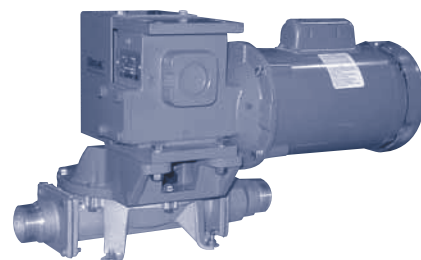

MANUAL AND ELECTRIC BILGE PUMPS

CONTENTS

ENGINE COOLING

INDEX

HOME

NEXT

BACK

HEAVY DUTY DRY RUNNING DIAPHRAGM PUMP IN AC AND DC

These Bosworth diaphragm pumps come in bronze or epoxy coated, marine grade aluminum construction. The suction and discharge ports come standard in 2" slip-on hose and are available threaded in 1 1/4" and 1 1/2" FPT sizes. Motor options include single and three phase, 50 and 60 hz, IEEE-45 enclosure, and custom configurations that meet MCA, Lloyds, ABS and USCG specifications. Below are some examples of the sizes available.

Bronze Model Number	Aluminum Model Number	Port Size	Voltage	Hz	HP	Max GPM
BW 2800B-10J18CT	BW 2800-10J18CT	2" Slip-on	115/230 vac	60	1/2	20
BW 2800B-30J18CT	BW 2800-30J18CT	2" Slip-on	230/460 vac	60	1/2	20
BW 2800B-12J18CT	BW 2800-12J18CT	2" Slip-on	12 vdc		1/2	20
BW 2800B-24J18CT	BW 2800-24J18CT	2" Slip-on	24 vdc		1/2	20

BOSWORTH

AC and DC Bilge Pumps