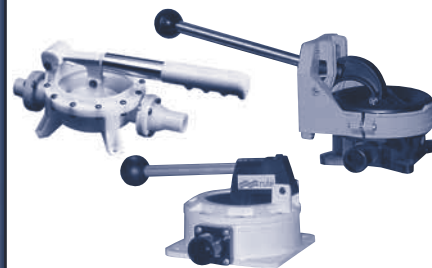

BOSWORTH RULE / WHALE

Plastic