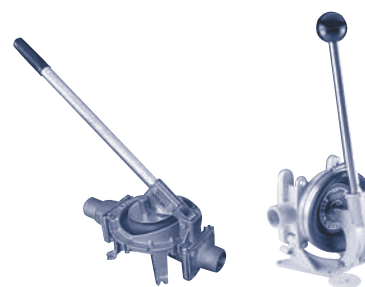

BOSWORTH / WHALE

Bronze and Aluminum