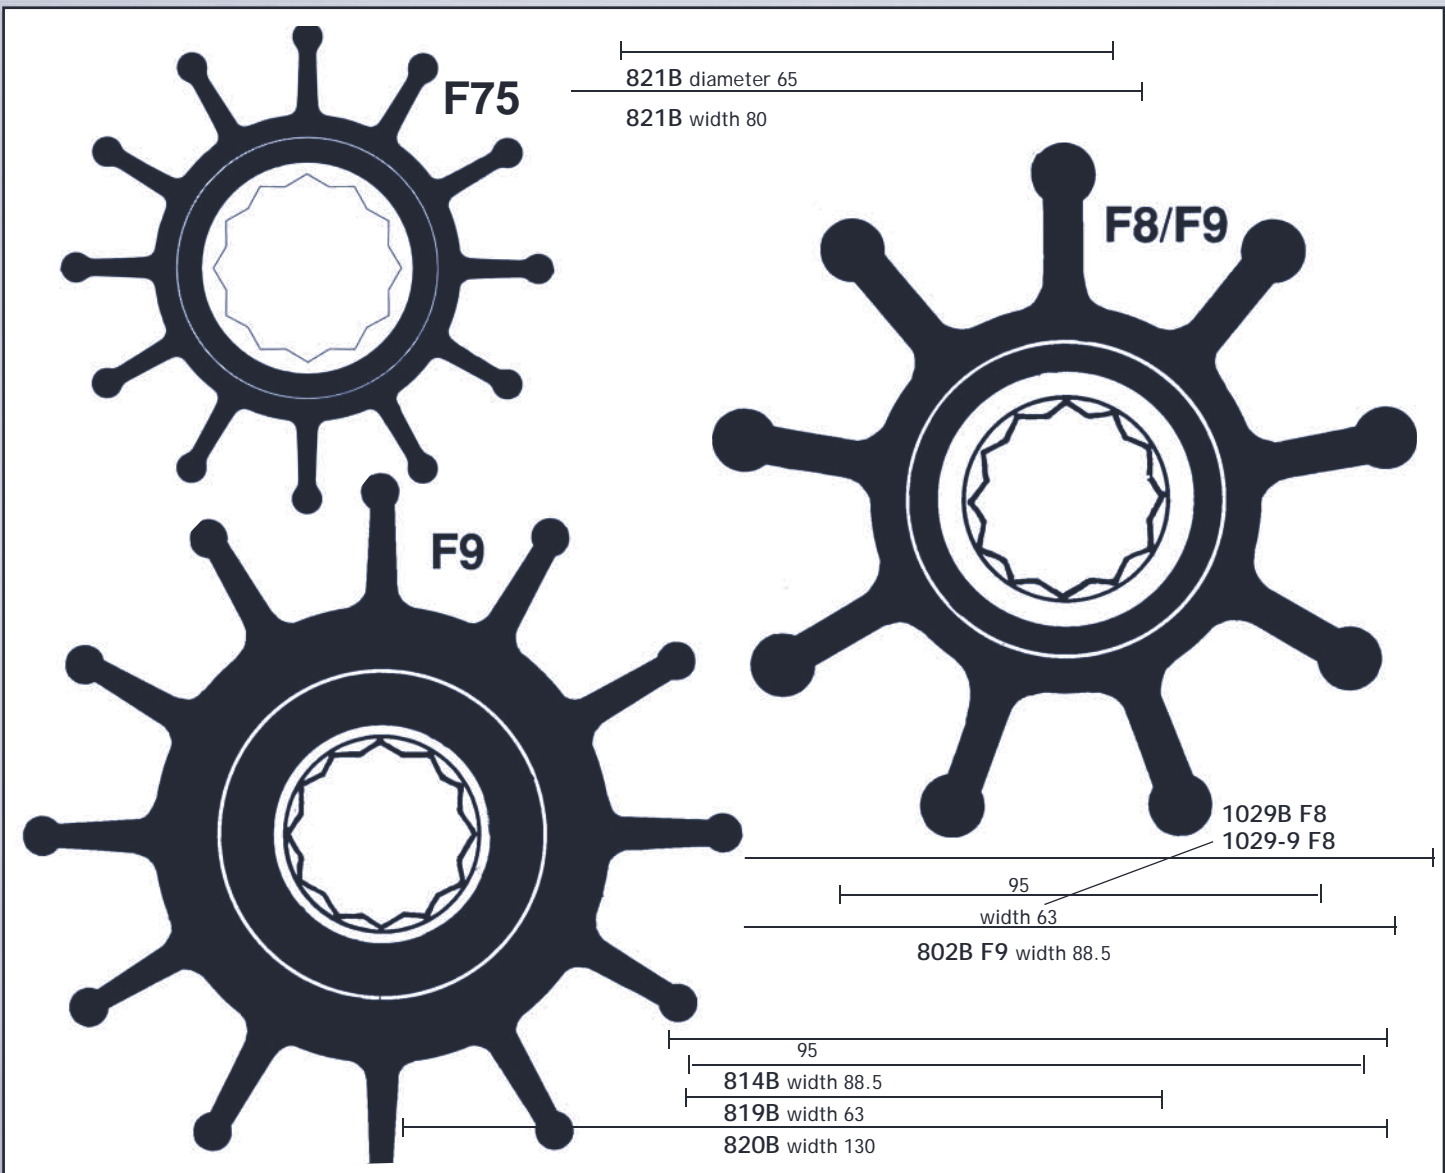

JOHNSON IMPELLER CHARTS

CONTENTS

ENGINE COOLING

INDEX

HOME

NEXT

BACK

Material: Neoprene (B) — for cooling Nitrile (B-9) — oil resistant