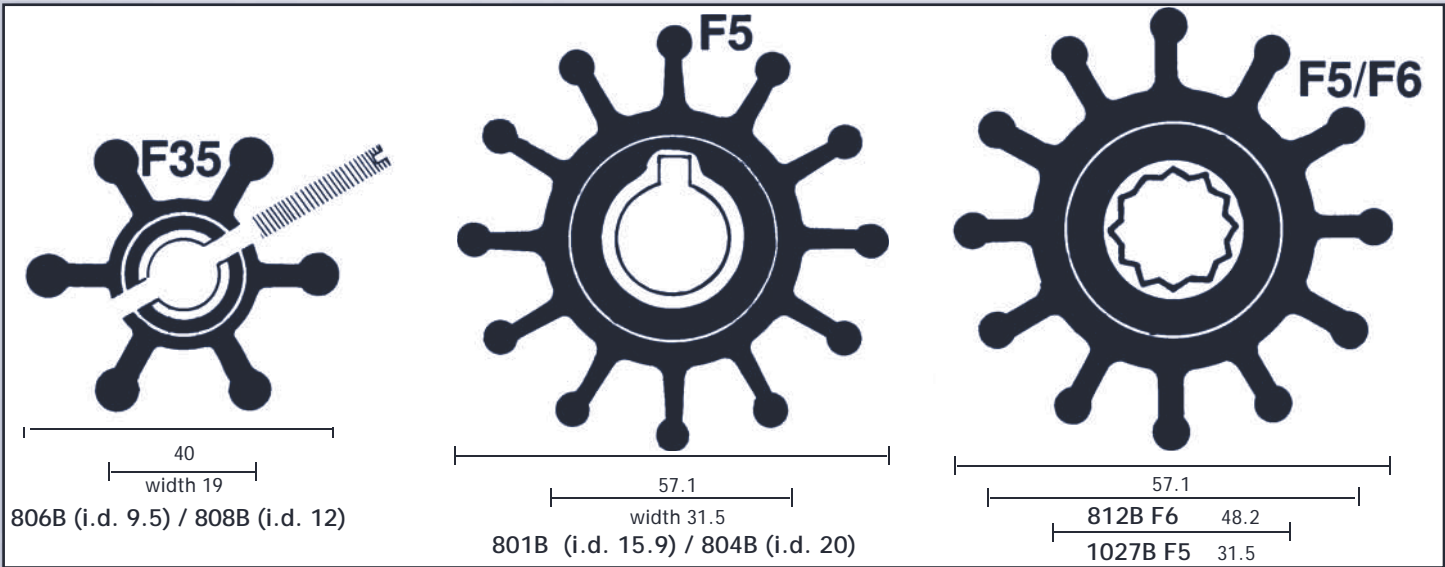

JOHNSON IMPELLER CHARTS

CONTENTS

ENGINE COOLING

INDEX

HOME

NEXT

BACK

Material: Neoprene (B) — for cooling Nitrile (B-9) — oil resistant