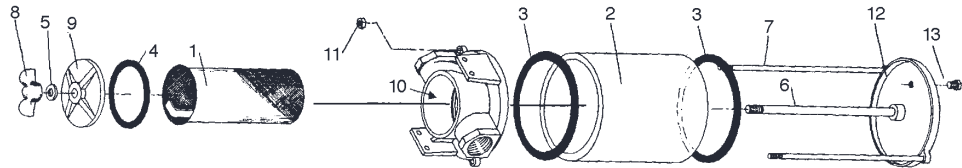

SA SERIES

ITEM	PART NAME	PER UNIT	SA-500	SA-750	SA-1000	SA-1250	SA-1500	SA-2000	SA-2500	SA-3000	
1	Screen	1	S-69	S-69-A	S-76	S-76-A	S-85-F	S-85-A	S-85-B	S-85-C	
	Cylinder, Clear	1	S-70	S-70-A	S-77	S-77-A	S-88	S-88-A	S-88-B	S-88-C	
2	Cylinder, Stainless Steel	1	AS-70	AS-70-A	AS-77	AS-77-A	AS-88	AS-88-A	AS-88-B	AS-88-C	
• 3	Cylinder Gasket	2	#9	#9	#8	#8	#10	#10	#10	#10	
• 4	Nut Cover Gasket	1	S-64-A	S-64-A	S-751-A	S-751-A	S-86-A	S-86-A	S-86-A	S-86-A	
• 5	Wingnut Washer	1	500-K	500-K	500-K	500-K	504-F	504-F	504-F	504-F	
6	Center Tie Rod	1	S-65	S-65-A	S-72	S-72-A	S-84	S-84-A	S-84-C	S-84-D	
7	Outside Tie Rod	2	S-66	S-73-X	S-73-X	S-73-B	S-73-B	S-87-A	S-87-B	S-87-C	
8	Wingnut	1	SVS-5	SVS-5	SVS-5	SVS-5	S-75	S-75	S-75	S-75	
9	Nut Cover	1	S-64	S-64	S-751	S-751	S-86	S-86	S-86	S-86	
10	Head Casting	1	S-500-A	S-750-A	S-1000-A	S-1250-A	S-1500-A	S-2000-A	S-2500-A	S-3000-A	
11	Tie Rod Hex Nut	2	1420-HB	1420-HB	1420-HB	1420-HB	1420-HB	1420-HB	1420-HB	1420-HB	
12	End Cap	1	S-63-A	S-63-A	S-73-A	S-73-A	S-82-A	S-82-A	S-82-A	S-82-A	
13	Drain Plug	1	1827HB	1827HB	1827HB	1827HB	1827HB	1827HB	1827HB	1827HB	
• Included in Repair Kit			SA-1		SA-2		SA-3				

Perko Strainer Parts: see page 66