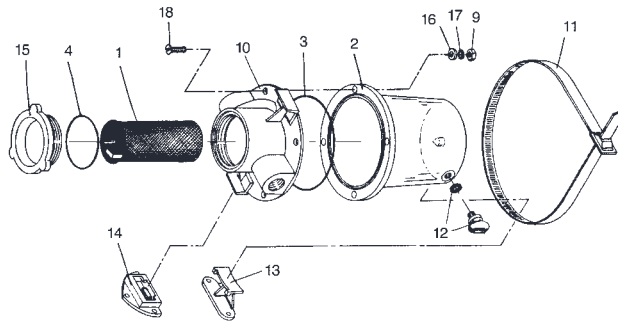

GROCO RAW WATER STRAINERS

ARG SERIES

Item	Name	Qty.	ARG-500	ARG-750	Qty.	ARG-1000	ARG-1250	ARG-1500	ARG-2000	ARG-2500	ARG-3000
1	*Basket (Monel)	1	S-69-B	S-69-C	1	S-76-B	S-76-C	S-85-G	S-85-H	S-85-J	S-85-K
2	Sight Glass	1	ARG-503	ARG-753	1	ARG-1003	ARG-1253	ARG-1503	ARG-2003	ARG-2503	ARG-3003
• 3	Sight Glass O-Ring	1	2-153	2-153	1	2-157	2-157	2-256	2-256	2-256	2-256
• 4	Cap O-Ring	1	2-228	2-228	1	2-232	2-232	2-238	2-238	2-238	2-238
9	Hex Nut	4	1420HB	1420HB	6	1420HB	1420HB	1420HB	1420HB	1420HB	1420HB
10	Head Casting	1	ARG-500-H	ARG-750-H	1	ARG-1000-H	ARG-1250-H	ARG-1500-H	ARG-2000-H	ARG-2500-H	ARG-3000-H
11	Strap	1	ARG-502	ARG-502	1	ARG-502	ARG-502	ARG-1502	ARG-1502	ARG-1502	ARG-1502
12	Drain Wingnut	1	ARG-506	ARG-506	1	ARG-506	ARG-506	ARG-506	ARG-506	ARG-506	ARG-506
13	Lower Mount Bracket	1	ARG-504	ARG-504	1	ARG-1004	ARG-1004	ARG-1504	ARG-1504	ARG-1504	ARG-1504
14	Upper Mount Bracket	1	ARG-505	ARG-505	1	ARG-1005	ARG-1005	—	—	—	—
15	Cap	1	ARG-501	ARG-751	1	ARG-1001	ARG-1251	ARG-1501	ARG-2001	ARG-2501	ARG-3001
• 16	Washer	4	PFW-2	PFW-2	6	PFW-2	PFW-2	PFW-2	PFW-2	PFW-2	PFW-2
17	Lock Washer	4	14ETB	14ETB	6	14ETB	14ETB	14ETB	14ETB	14ETB	14ETB
18	Screw	4	1420X34HS	1420X34HS	6	1420X34HS	1420X34HS	1420X78HS	1420X78HS	1420X78HS	1420X78HS
• Included in Repair Kit			ARG-1		ARG-2		ARG-3				