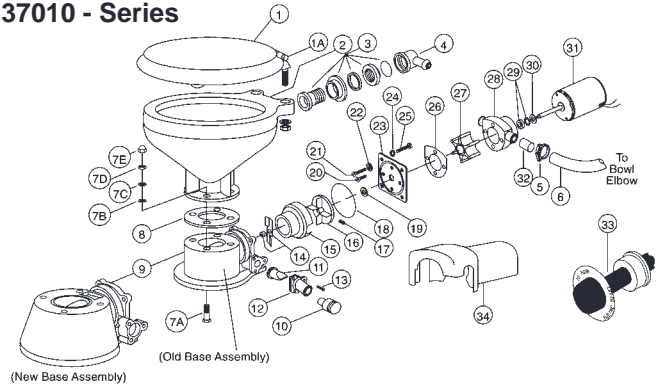

ENGINE COOLING

INDEX

HOME

NEXT

BACK

PARTS LIST		Qty. Per Toilet	Part No.	Qty. Per Repair Kit		
Key	Description			A	B	C
1	Seat & Cover Compact Size Household Size	1	18753-0437 18753-0438			
1a	Hinge Only	1	18753-0181			
2	Bowl Compact Size Household Size	1	59127-7002 18753-0060			
3	Bowl Spud	1	29048-0000			
4	Intake Elbow & O-ring	1	18753-0044			
5	Clamp	1	29035-0001			
6	Hose	1	18753-0637			
7	Bowl Install. Hardware	1				1
7a	Hex Head Screw	4				
7b	Washer, Plastic	4				
7c	Washer	4				
7d	Hex Nut	4				
7e	Nut Cap	4				
8	Gasket (O-Ring = 44101-1000)	1	37017-0000	1	1	
9	Base Assembly	1	37004-1000		1	
10	1 1/2" Adaptor Discharge Port	1	98023-0080			
11	Joker Valve Flapper Valve (Old Style)	1	44106-1000 37009-0000	1	1	
12	1" Discharge Port	1	44107-1000		1	
13	Screw	3	96050-0568		3	
14	Chopper Plate With Lock Nut	1	37056-1000			1
15	Macerator Housing	1	37014-0000		1	
16	Centrifugal Impeller	1	37006-0000			1
17	Set Screw	1	91084-0320			1
18	O-ring	1	43990-0066	1		1
19	Seal Sleeve	1	37036-1000	1		
20	Screw	2	91009-0096			2
21	Screw	2	91010-0130			2
22	Washer, Plastic	2	35445-0000	2		2
23	Wearplate (W/key #19)	1	37018-0000			1
24	Lock Washer #10, Stainless Kit	4				4
25	Screw	4	91027-0011			4
26	Gasket	1	12558-0000	1		1
27	Flexible Impeller	1	6303-0003	1		1
28	Body	1	12554-00000			1
29	Seal & Retainer	1	1040-0000	1		1
30	Slinger	1	6342-0000			1
31	Motor - 12 Volt Motor - 24 Volt Motor - 32 Volt	1 1 1	37064-0000 37065-0000 37066-0000			1
32	Adaptor	2	93003-0240			2
33	Switch & Plate	1	37020-0000			
34	Motor Cover	1	43990-0051			1

37010 - Series

REPAIR KITS AVAILABLE

Kit	Part No.	Description	
A	37040-0000	Service Kit	
B	37004-1000	Base/disch. Elbow Assy.	
C	37041-0010	Motor/pump Assy.	12 Volt
	37041-0011		24 Volt
	37041-0012		32 Volt

PARTS LIST		Qty. Per Toilet	Part No.
Key	Description		
1	Seat & Cover, Compact Size Seat & Cover, Household Size	1 1	18753-0437 18753-0438
2	Bowl, Compact Size Bowl, Household Size	1 1	59127-7002 18753-0060
3	Bowl Spud	1	29048-0000
4	Intake Elbow & O-ring	1	18753-0044
5	Hose, 6 feet	1	29035-1031
6	Motor Cover	1	37042-1000
7	Bowl Installation Hardware	1	18753-0637
	7A Nut Cap**	4	
	7B Hex nut**	4	
	7C Washer, Stainless Steel**	4	
	7D Washer, Plastic**	4	
	7E Hex Head Screw**	4	
8	O-Ring*	1	44101-1000
9	Base Assembly**	1	37004-1000
10	1 1/2" Adaptor, Discharge Port	1	98023-0080
11	Joker Valve***	1	44106-1000
12	1" Discharge Port**	1	44107-1000
13	Screw**	3	96050-0568
14	Chopper Plate with Lock Nut	1	37056-1000
15	Macerator Housing	1	37014-0000
16	Centrifugal Impeller	1	37006-0000
17	Set Screw	1	91084-0320
18	O-ring*	1	43990-0066
19	Seal	1	1040-0000
20	Screw	2	91010-0144
21	Washer, Plastic*	2	35445-0000
22	Seal Housing	1	37043-1000
23	Lock Washer #10, Stainless Steel	4	-
24	Screw	4	91027-0011
25	Slinger	1	6342-0000
26	Motor - 12 Volt Motor - 24 Volt Motor - 32 Volt	1 1 1	18753-0554 18753-0555 18753-0556