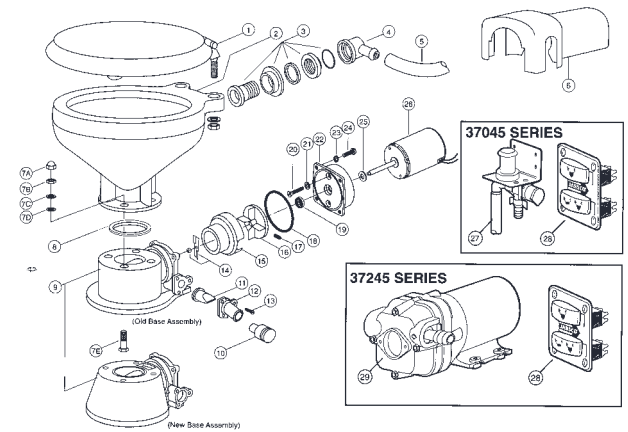

37010 - Series

REPAIR KITS AVAILABLE

Kit	Part No.	Description	
A	37040-0000	Service Kit	
B	37004-1000	Base/disch. Elbow Assy.	
C	37041-0010	Motor/pump Assy.	12 Volt
	37041-0011		24 Volt
	37041-0012		32 Volt

PARTS LIST		Qty. Per Toilet	Part No.
Key	Description		
1	Seat & Cover, Compact Size Seat & Cover, Household Size	1 1	18753-0437 18753-0438
2	Bowl, Compact Size Bowl, Household Size	1 1	59127-7002 18753-0060
3	Bowl Spud	1	29048-0000
4	Intake Elbow & O-ring	1	18753-0044
5	Hose, 6 feet	1	29035-1031
6	Motor Cover	1	37042-1000
7	Bowl Installation Hardware	1	18753-0637
	7A Nut Cap**	4	
	7B Hex nut**	4	
	7C Washer, Stainless Steel**	4	
	7D Washer, Plastic**	4	
	7E Hex Head Screw**	4	
8	O-Ring*	1	44101-1000
9	Base Assembly**	1	37004-1000
10	1 1/2" Adaptor, Discharge Port	1	98023-0080
11	Joker Valve***	1	44106-1000
12	1" Discharge Port**	1	44107-1000
13	Screw**	3	96050-0568
14	Chopper Plate with Lock Nut	1	37056-1000
15	Macerator Housing	1	37014-0000
16	Centrifugal Impeller	1	37006-0000
17	Set Screw	1	91084-0320
18	O-ring*	1	43990-0066
19	Seal	1	1040-0000
20	Screw	2	91010-0144
21	Washer, Plastic*	2	35445-0000
22	Seal Housing	1	37043-1000
23	Lock Washer #10, Stainless Steel	4	-
24	Screw	4	91027-0011
25	Slinger	1	6342-0000
26	Motor - 12 Volt Motor - 24 Volt Motor - 32 Volt	1 1 1	18753-0554 18753-0555 18753-0556

37045 and 37245 - Series

PARTS LIST		Qty.	Part No.
14 - 26	Pump Assembly 12v 24v	1 1	37072-0092 37072-0094
27	Solenoid Valve and Siphon Breaker 12 Volt 24 and 32 Volt	1 1	37038-1012 37038-1024
28	Switch Panel	1	37047-1000
29	PAR-MAX Pump 12 volt 24 volt	1 1	31631-1092 31631-1094
	Service Kit		90197-0000