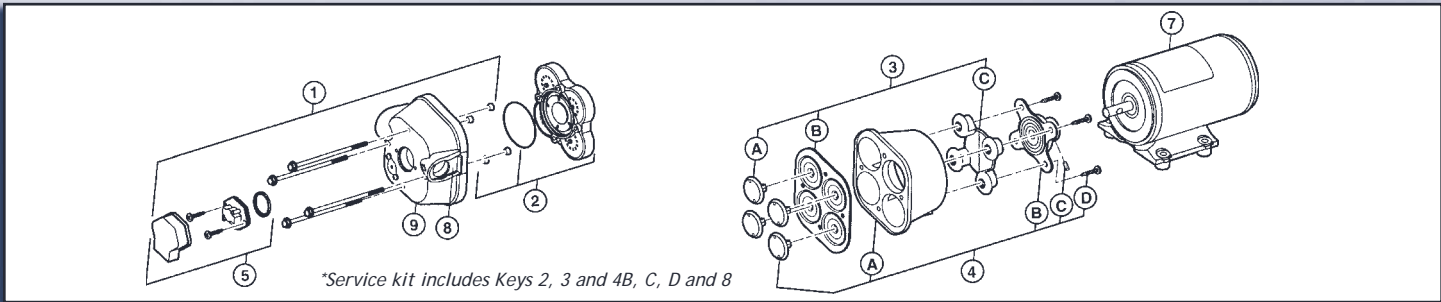

NEW 31XXX SERIES PAR-MAX SERIES

Key	Description	Qty	31595 Series	31600 Series	31605 Series	31610 Series	31620 Series	31630 Series	31700 Series	31705 Series
1	Upper Housing XXXXX-0092	1	18910-4040	18910-4040	18910-4050 All Models	18910-4000 All Models	18910-4040	18910-4040	18910-4050 All Models	18910-4000 All Models
	Upper Housing XXXXX-0094	1	18910-4040	18910-4040			18910-4040	18910-4040		
	Upper Housing XXXXX-0292	1	18910-4025	18910-4025			18910-4025	18910-4025		
	Upper Housing XXXXX-0294	1	18910-4025	18910-4025			18910-4025	18910-4025		
2	Valve Kit	1	18911-7030	18911-7030	18911-7030	18911-7010	18911-7030	18911-7030	18911-7030	18911-7010
3	Diaphragm Kit	1	18912-3040	18912-3040	18912-3040	18912-3050	18912-3040	18912-3040	18912-3040	18912-3050
4	Lower Housing Kit	1	18915-9000	18915-9002	18915-9002	18915-9005	18915-9002	18915-9002	18915-9002	18915-9005
5	Pressure Switch XXXXX-0092	1	18916-0040	18916-0040	18916-0050 All Models	N/A	18916-0040	18916-0040	18916-0050 All Models	N/A
	Pressure Switch XXXXX-0094	1	18916-0040	18916-0040			18916-0040	18916-0040		
	Pressure Switch XXXXX-0292	1	18916-0025	18916-0025			18916-0025	18916-0025		
	Pressure Switch XXXXX-0294	1	18916-0025	18916-0025			18916-0025	18916-0025		
6*	Service Kit	1	18920-9042	18920-9043	18920-9043	18920-9053	18920-9043	18920-9043	18920-9043	18920-9053
7	Motor Kit - 12V EMC COMP	1	18919-0134	18919-0131	18919-0139	18919-0139	18919-0132	18919-0133	18919-0140	18919-0140
	Motor Kit - 24V EMC COMP	1	18919-1055	18919-1052	18919-1061	18919-1061	18919-1053	N/A	18919-1062	18919-1062
8	Slide Clips	1	30648-1000	30648-1000	30648-1000	30648-1000	30648-1000	30648-1000	30648-1000	30648-1000
9	Pump Head Assy. XXXXX-0092	1	18914-6240	18914-6340	18914-6350 All Models	18914-6300 All Models	18914-6340	18914-6340	18914-6350 All Models	18914-6300 All Models
	Pump Head Assy. XXXXX-0094	1	18914-6240	18914-6340			18914-6340	18914-6340		
	Pump Head Assy. XXXXX-0292	1	18914-6225	18914-6325			18914-6325	18914-6325		
	Pump Head Assy. XXXXX-0294	1	18914-6225	18914-6325			18914-6325	18914-6325