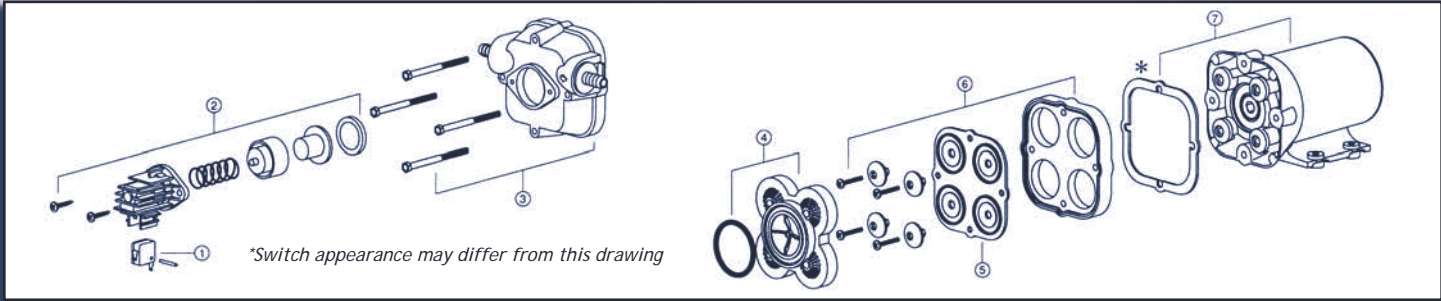

## CONTENTS OLD 30XXX SERIES PAR-MAX SERIES (Discontinued Models)

- ENGINE COOLING
- INDEX
- HOME
- NEXT
- BACK

Key	Description	Qty	30600 Series	30620 Series	30700-00X4	30700-00X2 and 30700-03X4	30700-03X2 and 30705	30710 Series	30720 Series
1	Micro Switch	1	18753-0141	18753-0141	18753-0141	18753-0141	N/A	18753-0141	18753-0141
2	Pressure Switch	1	37121-0010	37121-0010	44050-1000	44050-1000	N/A	18753-0141	N/A
	Low Pressure Switch	1	44814-1000	44814-1000	N/A	N/A	N/A	N/A	N/A
3	Body Kit	1	30608-1000	30608-1000	30608-1000	30608-1000	30608-1001	30608-1000	30608-1000
4	Valve Kit	1	30613-1001	30613-1001	30613-1001	30613-1001	30613-1001	30613-1001	30613-1001
5	Diaphragm Kit	1	30617-1000	30617-1000	30617-1000	30617-1000	30617-1000	30617-1000	30617-1000
6	Plate/Piston Kit	1	30682-1000	30682-1000	30682-1000	30682-1000	30682-1000	30682-1000	30682-1000
	Motor Kit 12 vdc	1	18753-0444	18753-0463	18753-0489	18753-0489	18753-0489	18753-0572	18753-0463
	Motor Kit 24 vdc	1	18753-0451	18753-0464	18753-0490	18753-0490	18753-0490	18753-0573	18753-0464