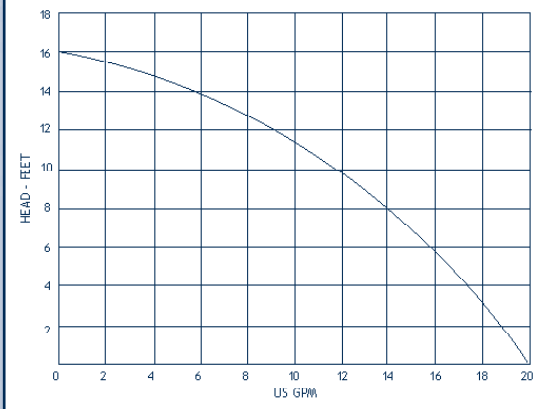

## UP TO 20 GPM, 16 TDH

- Temperatures to 180°F
- Semi-open impeller
- Self-priming to 3 ft.
- Construction: bronze
- Seal Options: Buna mechanical or lip seal
- Compact continuous duty, 1/8 hp, 115 vac, TEFC motor
- 12 vdc version available