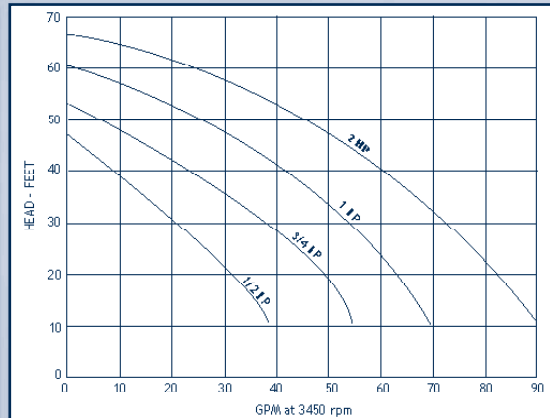

UP TO 90 GPM, 68 TDH

- Temperatures to 180°F
- Semi-open impeller
- Self-priming to 6 ft.
- Construction: bronze
- Seal Options: Buna or Viton® in carbon/ceramic or silicon carbide
- Drive Options: pedestal mount, single or three phase, ODP, TEFC, and custom configurations