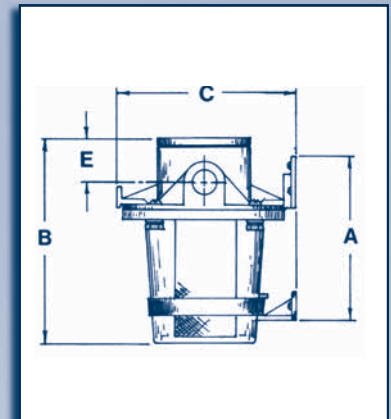

PUMPING PRINCIPLES

ENGINE COOLING

ENGINEERING TABLES

TROUBLE-SHOOTING GUIDE

INDEX

HOME

NEXT

BACK

Models Series and Pipe Size	ARG-500 1/2"	ARG-750 3/4"	ARG-1000 1"	ARG-1250 1 1/4"	ARG-1500 1 1/2"	ARG-2000 2"	ARG-2500 2 1/2"	ARG-3000 3"
A	4.75"	6.25"	6.50"	8.50"	8.25"	10.56"	13.00"	16.13"
B	6.13"	8.13"	8.50"	10.50"	10.75"	13.06"	15.56"	18.63"
C	5.13"	5.13"	6.68"	6.68"	7.88"	7.88"	7.88"	7.88"
D (port to port width)	4.63"	4.63"	5.88"	5.88"	7.25"	7.25"	7.25"	7.25"
E	1.36"	1.36"	1.68"	1.63"	2.00"	2.31"	2.63"	2.68"
Dry Weight (including brackets)	3.50#	3.70#	5.75#	6.40#	9.60#	12.20#	14.15#	17.25#
Wet Weight (including brackets)	4.76#	5.25#	8.31#	9.83#	16.10#	19.39#	22.57#	25.77#
Ratio, open screen area to pipe	54:1	36:1	29:1	25:1	20:1	14:1	11:1	9:1

DIMENSIONS	SA-500	SA-750	SA-1000	SA-1250	SA-1500	SA-2000	SA-2500	SA-3000
Pipe Size	1/2"	3/4"	1"	1 1/4"	1 1/2"	2"	2 1/2"	3"
A	7.50"	9.00"	10.25"	12.75"	12.38"	15.75"	18.38"	21.50"
B	2.00"	2.00"	2.56"	3.00"	3.50"	3.50"	3.63"	4.75"
C	5.50"	7.00"	7.69"	9.75"	9.88"	12.25"	14.75"	16.75"
D	.28"	.28"	.56"	.47"	.47"	.69"	—	.75"
E	4.44"	4.44"	5.50"	5.50"	7.50"	7.50"	7.50"	8.00"
F	.78"	.78"	1.00"	1.00"	1.00"	1.38"	1.38"	1.50"
Dry Weight (including brackets)	3.50#	3.70#	5.75#	6.40#	9.60#	12.20#	14.15#	17.25#
Wet Weight (including brackets)	4.76#	5.25#	8.31#	9.83#	16.10#	19.39#	22.57#	25.77#
Ratio, open screen area to pipe	54:1	36:1	29:1	25:1	20:1	14:1	11:1	9:1