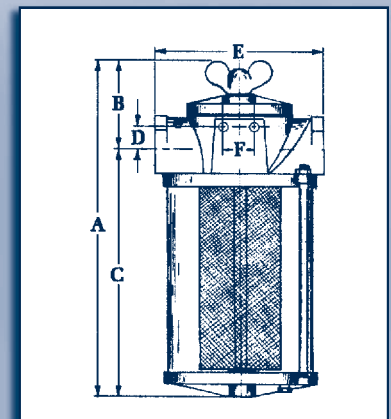

PUMPING PRINCIPLES

ENGINE COOLING

ENGINEERING TABLES

TROUBLE-SHOOTING GUIDE

INDEX

HOME

NEXT

BACK

Models Series and Pipe Size	ARG-500 1/2"	ARG-750 3/4"	ARG-1000 1"	ARG-1250 1 1/4"	ARG-1500 1 1/2"	ARG-2000 2"	ARG-2500 2 1/2"	ARG-3000 3"
A	4.75"	6.25"	6.50"	8.50"	8.25"	10.56"	13.00"	16.13"
B	6.13"	8.13"	8.50"	10.50"	10.75"	13.06"	15.56"	18.63"
C	5.13"	5.13"	6.68"	6.68"	7.88"	7.88"	7.88"	7.88"
D (port to port width)	4.63"	4.63"	5.88"	5.88"	7.25"	7.25"	7.25"	7.25"
E	1.36"	1.36"	1.68"	1.63"	2.00"	2.31"	2.63"	2.68"
Dry Weight (including brackets)	3.50#	3.70#	5.75#	6.40#	9.60#	12.20#	14.15#	17.25#
Wet Weight (including brackets)	4.76#	5.25#	8.31#	9.83#	16.10#	19.39#	22.57#	25.77#
Ratio, open screen area to pipe	54:1	36:1	29:1	25:1	20:1	14:1	11:1	9:1

DIMENSIONS	SA-500	SA-750	SA-1000	SA-1250	SA-1500	SA-2000	SA-2500	SA-3000
Pipe Size	1/2"	3/4"	1"	1 1/4"	1 1/2"	2"	2 1/2"	3"
A	7.50"	9.00"	10.25"	12.75"	12.38"	15.75"	18.38"	21.50"
B	2.00"	2.00"	2.56"	3.00"	3.50"	3.50"	3.63"	4.75"
C	5.50"	7.00"	7.69"	9.75"	9.88"	12.25"	14.75"	16.75"
D	.28"	.28"	.56"	.47"	.47"	.69"	—	.75"
E	4.44"	4.44"	5.50"	5.50"	7.50"	7.50"	7.50"	8.00"
F	.78"	.78"	1.00"	1.00"	1.00"	1.38"	1.38"	1.50"
Dry Weight (including brackets)	3.50#	3.70#	5.75#	6.40#	9.60#	12.20#	14.15#	17.25#
Wet Weight (including brackets)	4.76#	5.25#	8.31#	9.83#	16.10#	19.39#	22.57#	25.77#
Ratio, open screen area to pipe	54:1	36:1	29:1	25:1	20:1	14:1	11:1	9:1