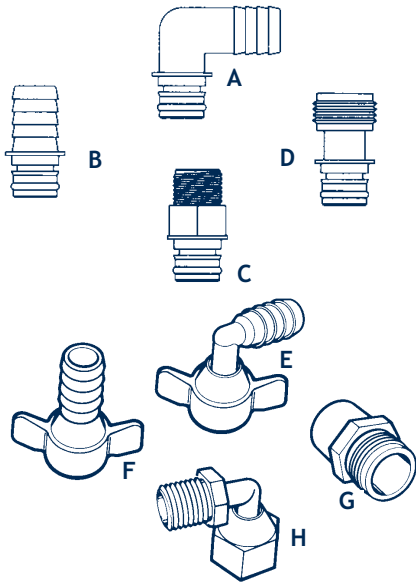

HOSES AND ACCESSORIES

JABSCO / FLOJET / SHURFLO

JABSCO / FLOJET / SHURFLO PUMP FITTINGS

The Jabsco/Flojet fittings are manufactured for Jabsco (3XXX0) and Flojet (04XXX) pumps with quick connect ports. The Shurflo fittings are manufactured to mount on all Shurflo 2088 and 8000 series pumps with 1/2" MPT ports.

Style	Description	Jabsco Model Number	Flojet Model Number
A	3/8" Barb Elbow	—	FJ 20381-024
A	1/2" Barb Elbow	JA 30651-1000	FJ 20381-009
A	3/4" Barb Elbow	JA 30642-1000	FJ 20381-010
A	1/2" QEST Elbow	—	FJ 20381-008
B	3/8" Barb Straight	—	FJ 20381-026
B	1/2" Barb Straight	JA 30654-1000	FJ 20381-002
B	5/8" Barb Straight	—	FJ 20381-003
B	3/4" Barb Straight	JA 30653-1000	FJ 20381-006
C	1/2" QEST Straight	JA 30649-1000	FJ 20381-000
D	3/4" Garden Hose	JA 30650-1000	FJ 20381-007

Style	Shurflo Model Number	Description	Style	Shurflo Model Number	Description
E	SF 8-060-01	3/8" Barb Elbow	F	SF 8-071-01	3/8" Barb Straight
	SF 8-034	1/2" Barb Elbow		SF 8-070-01	1/2" Barb Straight
	SF 8-155-01	5/8" Barb Elbow		SF 8-154	5/8" Barb Straight
	SF 8-057	3/4" Barb Elbow		SF 8-156	3/4" Barb Straight
G	SF 8-035	1/2" MPT Elbow	H	SF 8-150-01	3/4" Garden Hose

WATER SYSTEMS HOSE & CLAMPS

HOT AND COLD WATER HOSE AND CLAMPS

Water System Hose		Hose Clamps			
Hose Size	Part Number	Clamp Size	Part #	Clamp Size	Part #
3/8" ID	UN 162-0380	3/8" - 1/8"	GY 620-006	1 3/8" - 2 1/4"	GY 620-028
1/2" ID	UN 162-0120	1/2" - 1"	GY 620-008	1 1/2" - 2 1/2"	GY 620-032
3/8" ID	UN 162-0580	5/8" - 1 1/8"	GY 620-010	1 3/4" - 2 3/4"	GY 620-036
3/4" ID	UN 162-0340	5/8" - 1 1/4"	GY 620-012	2" - 3"	GY 620-040
1" ID	UN 162-1000	3/4" - 1 1/2"	GY 620-016	2 1/2" x 3 1/2"	GY 620-048
1 1/4" ID	UN 162-1140	3/4" - 1 5/8"	GY 620-020	3" - 4"	GY 620-056
1 1/2" ID	UN 162-1120	1 1/8" - 2"	GY 620-024	—	—