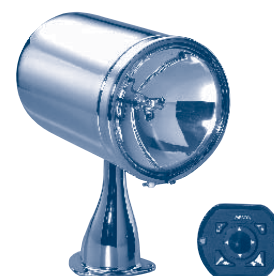

JABSCO

6" 630XX Series