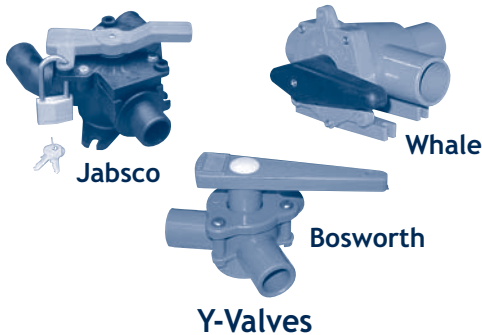

JABSCO / WHALE / BOSWORTH

Y-Valves

Y-VALVES FOR SEWAGE TRANSFER

Y-valves are used to divert sewage or water flow to or from different locations. JabSCO's 45490-0000 includes the unique features of oversized handle, integral locking ring that allows the use of a padlock (not included) and two curved 1 1/2" ports that can be rotated 360 degrees allowing their positioning in parallel, at 90 degrees, or in opposite directions. The 45490-0000 also comes with the choice of a 1" or 1 1/2" inlet fitting.

Model Number	Ports Size	Brand	Description
JA 45490-1000	1 1/2" Slip-on	JabSCO	Y-Valve with padlock options
IM DV5606U	1 1/2" Slip-on	Whale	Y-Valve with mtg. flange and ports in "T" configuration
BW 95	1 1/2" Slip-on	Bosworth	Y-Valve with ports in "Y" configuration
IM DV5630U	1" Slip-on	Whale	Y-Valve with mtg. flange and ports in "T" configuration
BW 94-A	1" Slip-on and 1/2" FPT	Bosworth	Y-Valve with ports in "Y" configuration
BW BM-94-A	1" Slip-on and 1/2" FPT	Bosworth	Y-Valve with mtg. flange and ports in "Y" configuration
BW 94	1" Slip-on	Bosworth	Y-Valve with ports in "Y" configuration