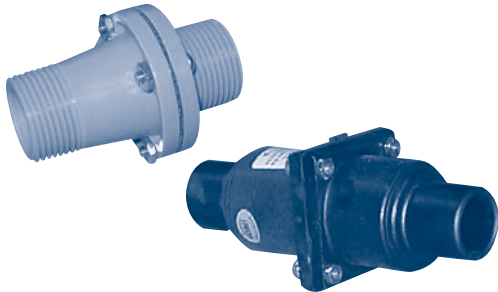

BOSWORTH / WHALE

Check Valves

CHECK VALVES FOR BILGE AND SEWAGE

All of the below check valves utilize flapper or duck bill valves. These require minimal pressure to open and can pass solids making them ideal for bilge or sewage installation. All check valves are constructed of corrosion resistant plastic with stainless hardware.

Model Number	Ports Size	Brand	Description
IM LV1215	1 1/2" Slip-on	Whale	Duck bill check valve with 1" and 1 1/2" slip-on ports
BW 75	1 1/2" Slip-on	Bosworth	Flapper check valve with 1 1/2" slip-on ports
BW 75 - 1-1/4	1 1/4" FPT	Bosworth	Flapper check valve with 1 1/4" FPT ports
BW 74 - 1-1/4	1 1/4" Slip-on	Bosworth	Flapper check valve with 1 1/4" slip-on ports
BW 74 - 1-1/8	1 1/8" Slip-on	Bosworth	Flapper check valve with 1 1/8" slip-on ports
BW 74-1M	1" MPT	Bosworth	Flapper check valve with 1" MPT ports
BW 74 - 3/4F	3/4" FPT	Bosworth	Flapper check valve with 1 1/4" slip-on and 3/4" FPT ports
BW 74 - 3/4M	3/4" MPT	Bosworth	Flapper check valve with 3/4" MPT ports
BW 74-A	1/2" FPT	Bosworth	Flapper check valve with 1" slip-on and 1/2" FPT ports

CONTENTS

PUMPING PRINCIPLES

ENGINE COOLING

ENGINEERING TABLES

TROUBLE-SHOOTING GUIDE

INDEX

HOME

NEXT

BACK