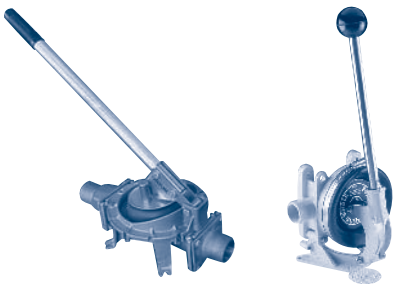

BOSWORTH / WHALE

Metal Bilge and Sewage Pumps

BRONZE AND COATED ALUMINUM DIAPHRAGM BILGE AND SEWAGE PUMPS

These rugged diaphragm pumps will hold up to years of duty. The Bosworth Guzzler series comes standard with stainless steel hardware and a choice between a bronze or epoxy coated aluminum housing. The Whale Gusher 10 comes standard with epoxy coated aluminum housing and stainless hardware. All models have removable handles.

Model Number	Brand	Series	Max GPM	Port Size	Mount	Housing	Service Kit
BW 2600-1 1/4"F	Bosworth	Guzzler	25	2" Hose & 1 1/4" FPT	Bulkhead	Aluminum	BW 2600
BW 2600B-1 1/4"F	Bosworth	Guzzler	25	2" Hose & 1 1/4" FPT	Bulkhead	Bronze	BW 2600
IM BP3740	Whale	Gusher 10	17	1 1/2" Hose	Thru Deck/Bulkhead	Aluminum	IM AK3706