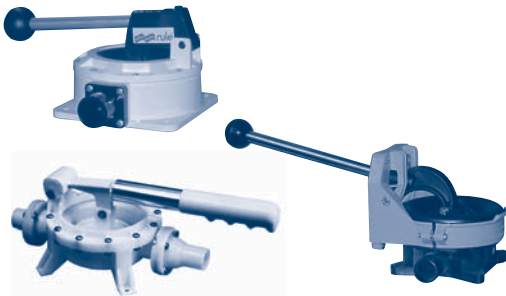

# HAND OPERATED BILGE / SEWAGE PUMPS

## RULE / BOSWORTH / WHALE

Plastic Bilge and Sewage Pumps

## PLASTIC BILGE AND SEWAGE PUMPS

Diaphragm bilge pumps are self-priming to 12 feet, and will pass solids with ease, making them ideal as a manual sewage transfer pump. Models are available with a removable handle and optional bulkhead or thru-deck mounting (see description).