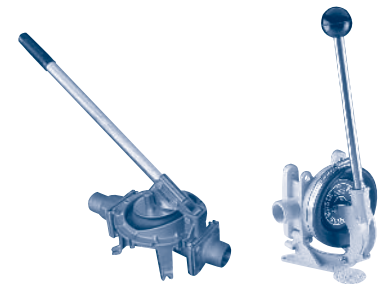

NEXT

BACK

HEAVY DUTY DRY RUNNING DIAPHRAGM PUMP IN AC AND DC

These Bosworth diaphragm pumps come in bronze or epoxy coated, marine grade aluminum construction. The suction and discharge ports come standard in 2" slip-on hose and are available threaded in 1 1/4" and 1 1/2" FPT sizes. Motor options include single and three phase, 50 and 60 hz, IEEE-45 enclosure, and custom configurations that meet MCA, Lloyds, ABS and USCG specifications. Below are some examples of the sizes available.

BOSWORTH

AC and DC Bilge Pumps

MANUAL BRONZE AND COATED ALUMINUM DIAPHRAGM BILGE AND SEWAGE PUMPS

These rugged diaphragm pumps will hold up to years of duty. The Bosworth Guzzler series comes standard with stainless steel hardware and a choice between a bronze or epoxy coated aluminum housing. The Whale Gusher 10 comes standard with epoxy coated aluminum housing and stainless hardware. All models have removable handles.

Model Number	Brand	Series	Max GPM	Port Size	Mount	Housing	Service Kit
BW 2600-1 1/4 F	Bosworth	Guzzler	25	2" Hose & 1 1/4 FPT	Bulkhead	Aluminum	BW 2600
BW 2600B-1 1/4 F	Bosworth	Guzzler	25	2" Hose & 1 1/4 FPT	Bulkhead	Bronze	BW 2600
IM BP3740	Whale	Gusher 10	17	1 1/2" Hose	Thru Deck/Bulkhead	Aluminum	IM AK3706

BOSWORTH / WHALE

Bronze and Aluminum

MANUAL PLASTIC HOUSING BILGE PUMPS

Diaphragm bilge pumps are self-priming to 12 feet, and will pass solids with ease, making them ideal as a manual sewage transfer pump. Models are available with a removable handle and optional bulkhead or thru-deck mounting (see below).