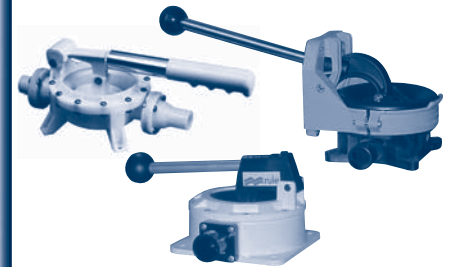

NEXT

BACK

HEAVY DUTY DRY RUNNING DIAPHRAGM PUMP IN AC AND DC

These Bosworth diaphragm pumps come in bronze or epoxy coated, marine grade aluminum construction. The suction and discharge ports come standard in 2" slip-on hose and are available threaded in 1 1/4" and 1 1/2" FPT sizes. Motor options include single and three phase, 50 and 60 hz, IEEE-45 enclosure, and custom configurations that meet MCA, Lloyds, ABS and USCG specifications. Below are some examples of the sizes available.

BOSWORTH / WHALE

Bronze and Aluminum

MANUAL PLASTIC HOUSING BILGE PUMPS

Diaphragm bilge pumps are self-priming to 12 feet, and will pass solids with ease, making them ideal as a manual sewage transfer pump. Models are available with a removable handle and optional bulkhead or thru-deck mounting (see below).

Model Number	Brand	Series	Max GPM	Port Size	Handle	Mount	Service Kit
BW 400H	Bosworth	Guzzler	10	1" Hose	Not Removable	Bulkhead	BW 400
IM BP9021	Whale	Gusher Urchin	11	1 1/2" Hose	Not Removable	Bulkhead	IM AK9003
RU 142	Rule	Lever Pumps	15	1 1/2" Hose	Not Removable	Bulkhead	RU 140D
BW 500H	Bosworth	Guzzler	15	1 1/2" Hose	Not Removable	Bulkhead	BW 500
RU 145	Rule	Lever Pumps	16	1 1/2" Hose	Removable	Bulkhead	RU 140D
IM BP0510	Whale	MK5 Universal	20	1 1/2" Hose	Removable	Thru Deck/Bulkhead	IM AK8050
IM BP4410	Whale	Guzzler Titan	23	1 1/2" Hose	Removable	Thru Deck/Bulkhead	IM AK4400

BOSWORTH RULE / WHALE

Plastic

BRASS OR PLASTIC PISTON BILGE PUMPS

These piston bilge pumps are compact and easy to store as an emergency back-up pump. The economical ABS plastic pumps by Rule come in 8 and 10 gallon per minute sizes. The Jabsco pumps come in 6, 12 and 20 gallon per minute sizes and are constructed of high quality brass and oil resistant internal rubber parts.