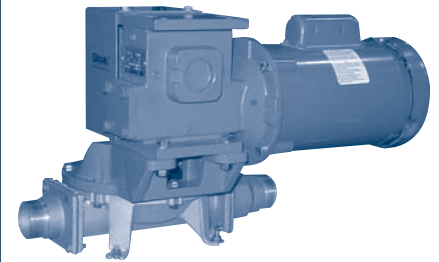

MANUAL AND ELECTRIC BILGE PUMPS

CONTENTS

PUMPING PRINCIPLES

ENGINE COOLING

ENGINEERING TABLES

TROUBLE-SHOOTING GUIDE

INDEX

HOME

NEXT

BACK

HEAVY DUTY DRY RUNNING DIAPHRAGM PUMP IN AC AND DC

These Bosworth diaphragm pumps come in bronze or epoxy coated, marine grade aluminum construction. The suction and discharge ports come standard in 2" slip-on hose and are available threaded in 1 1/4" and 1 1/2" FPT sizes. Motor options include single and three phase, 50 and 60 hz, IEEE-45 enclosure, and custom configurations that meet MCA, Lloyds, ABS and USCG specifications. Below are some examples of the sizes available.

Bronze Model Number	Aluminum Model Number	Port Size	Voltage	Hz	HP	Max GPM
BW 2800B-10J18CT	BW 2800-10J18CT	2" Slip-on	115/230 vac	60	1/2	20
BW 2800B-30J18CT	BW 2800-30J18CT	2" Slip-on	230/460 vac	60	1/2	20
BW 2800B-12J18CT	BW 2800-12J18CT	2" Slip-on	12 vdc		1/2	20
BW 2800B-24J18CT	BW 2800-24J18CT	2" Slip-on	24 vdc		1/2	20

BOSWORTH

AC and DC Bilge Pumps