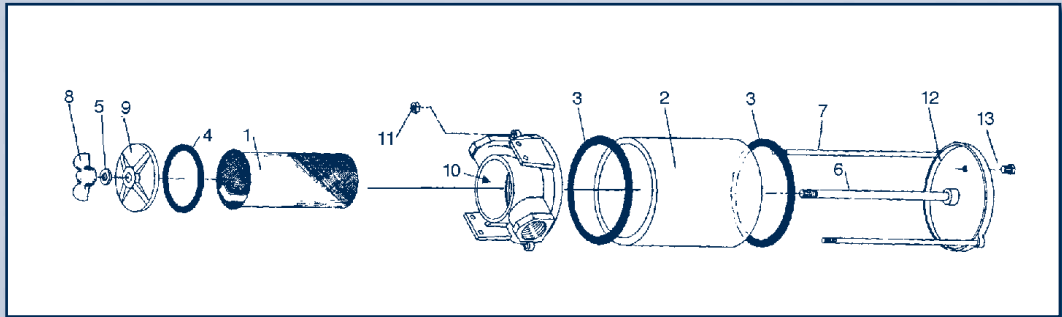

SA SERIES

ITEM	PART NAME	PER UNIT	SA-500	SA-750	SA-1000	SA-1250	SA-1500	SA-2000	SA-2500	SA-3000	
1	Screen	1	S-69	S-69-A	S-76	S-76-A	S-85-F	S-85-A	S-85-B	S-85-C	
	Cylinder, Clear	1	S-70	S-70-A	S-77	S-77-A	S-88	S-88-A	S-88-B	S-88-C	
2	Cylinder, Stainless Steel	1	AS-70	AS-70-A	AS-77	AS-77-A	AS-88	AS-88-A	AS-88-B	AS-88-C	
● 3	Cylinder Gasket	2	#9	#9	#8	#8	#10	#10	#10	#10	
● 4	Nut Cover Gasket	1	S-64-A	S-64-A	S-751-A	S-751-A	S-86-A	S-86-A	S-86-A	S-86-A	
● 5	Wingnut Washer	1	500-K	500-K	500-K	500-K	504-F	504-F	504-F	504-F	
6	Center Tie Rod	1	S-65	S-65-A	S-72	S-72-A	S-84	S-84-A	S-84-C	S-84-D	
7	Outside Tie Rod	2	S-66	S-73-X	S-73-X	S-73-B	S-73-B	S-87-A	S-87-B	S-87-C	
8	Wingnut	1	SVS-5	SVS-5	SVS-5	SVS-5	S-75	S-75	S-75	S-75	
9	Nut Cover	1	S-64	S-64	S-751	S-751	S-86	S-86	S-86	S-86	
10	Head Casting	1	S-500-A	S-750-A	S-1000-A	S-1250-A	S-1500-A	S-2000-A	S-2500-A	S-3000-A	
11	Tie Rod Hex Nut	2	1420-HB	1420-HB	1420-HB	1420-HB	1420-HB	1420-HB	1420-HB	1420-HB	
12	End Cap	1	S-63-A	S-63-A	S-73-A	S-73-A	S-82-A	S-82-A	S-82-A	S-82-A	
13	Drain Plug	1	1827HB	1827HB	1827HB	1827HB	1827HB	1827HB	1827HB	1827HB	
● Included in Repair Kit			SA-1		SA-2		SA-3				

- CONTENTS
- PUMPING PRINCIPLES
- ENGINE COOLING
- ENGINEERING TABLES
- TROUBLE-SHOOTING GUIDE
- INDEX
- HOME
- NEXT
- BACK