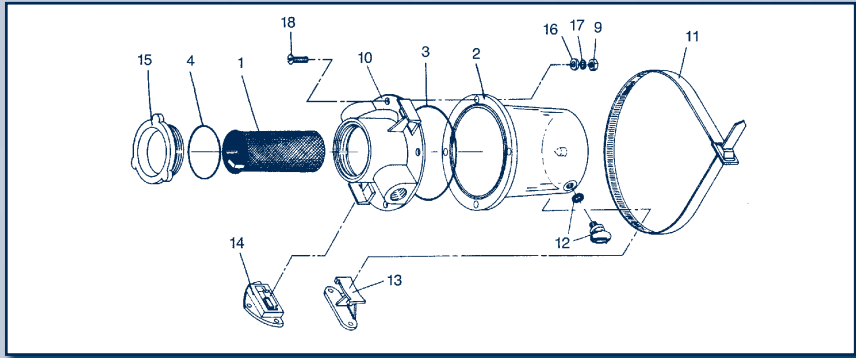

GROCO RAW WATER STRAINERS

ARG SERIES

Item	Name	Qty.	ARG-500	ARG-750	Qty.	ARG-1000	ARG-1250	ARG-1500	ARG-2000	ARG-2500	ARG-3000
1	Basket	1	S-69-B	S-69-C	1	S-76-B	S-76-C	S-85-G	S-85-H	S-85-J	S-85-K
2	Sight Glass	1	ARG-503	ARG-753	1	ARG-1003	ARG-1253	ARG-1503	ARG-2003	ARG-2503	ARG-3003
● 3	Sight Glass O-Ring	1	2-153	2-153	1	2-157	2-157	2-256	2-256	2-256	2-256
● 4	Cap O-Ring	1	2-228	2-228	1	2-232	2-232	2-238	2-238	2-238	2-238
9	Hex Nut	4	1420HB	1420HB	6	1420HB	1420HB	1420HB	1420HB	1420HB	1420HB
10	Head Casting	1	ARG-500-H	ARG-750-H	1	ARG-1000-H	ARG-1250-H	ARG-1500-H	ARG-2000-H	ARG-2500-H	ARG-3000-H
11	Strap	1	ARG-502	ARG-502	1	ARG-502	ARG-502	ARG-1502	ARG-1502	ARG-1502	ARG-1502
12	Drain Wingnut	1	ARG-506	ARG-506	1	ARG-506	ARG-506	ARG-506	ARG-506	ARG-506	ARG-506
13	Lower Mount Bracket	1	ARG-504	ARG-504	1	ARG-1004	ARG-1004	ARG-1504	ARG-1504	ARG-1504	ARG-1504
14	Upper Mount Bracket	1	ARG-505	ARG-505	1	ARG-1005	ARG-1005	—	—	—	—
15	Cap	1	ARG-501	ARG-751	1	ARG-1001	ARG-1251	ARG-1501	ARG-2001	ARG-2501	ARG-3001
● 16	Washer	4	PFW-2	PFW-2	6	PFW-2	PFW-2	PFW-2	PFW-2	PFW-2	PFW-2
17	Lock Washer	4	14ETB	14ETB	6	14ETB	14ETB	14ETB	14ETB	14ETB	14ETB
18	Screw	4	1420X34HS	1420X34HS	6	1420X34HS	1420X34HS	1420X78HS	1420X78HS	1420X78HS	1420X78HS
● Included in Repair Kit			ARG-1		ARG-2		ARG-3