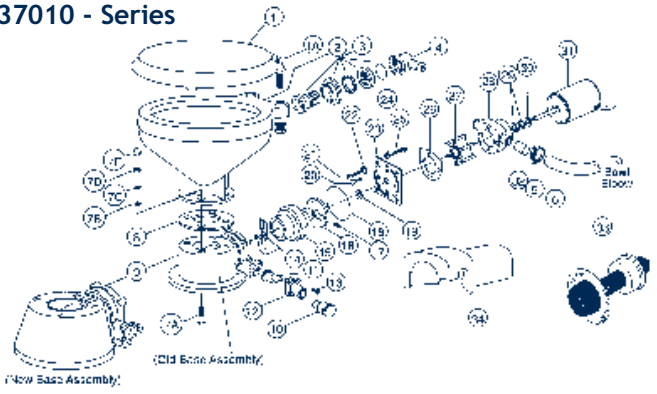

BACK

PARTS LIST		Qty. Per Toilet	Part No.	Qty. Per Repair Kit		
Key	Description			A	B	C
1	Seat & Cover Compact Size	1	18753-0437			
	Household Size	1	18753-0438			
1a	Hinge Only	1	18753-0181			
2	Bowl Compact Size	1	59127-7002			
	Household Size	1	18753-0060			
3	Bowl Spud	1	29048-0000			
4	Intake Elbow & O-ring	1				
5	Clamp	1	18753-0044			
6	Hose	1	29035-0001			
7	Bowl Install. Hardware	1	18753-0637		1	
7a	Hex Head Screw	4				
7b	Washer, Plastic	4				
7c	Washer	4				
7d	Hex Nut	4				
7e	Nut Cap	4				
8	Gasket (O-Ring = 44101-1000)	1	37017-0000	1	1	
9	Base Assembly	1	37004-1000		1	
10	1 1/2" Adaptor Discharge Port	1	98023-0080			
11	Joker Valve	1	44106-1000	1	1	
	Flapper Valve (Old Style)		37009-0000			
12	1" Discharge Port	1	44107-1000		1	
13	Screw	3	96050-0568		3	
14	Chopper Plate With Lock Nut	1	37056-1000			1
15	Macerator Housing	1	37014-0000		1	
16	Centrifugal Impeller	1	37006-0000			1
17	Set Screw	1	91084-0320			1
18	O-ring	1	43990-0066	1		1
19	Seal Sleeve	1	37036-1000	1		
20	Screw	2	91009-0096			2
21	Screw	2	91010-0130			2
22	Washer, Plastic	2	35445-0000	2		2
23	Wearplate (W/key #19)	1	37018-0000			1
24	Lock Washer #10, Stainless Kit	4				4
25	Screw	4	91027-0011			4
26	Gasket	1	12558-0000	1		1
27	Flexible Impeller	1	6303-0003	1		1
28	Body	1	12554-00000			1
29	Seal & Retainer	1	1040-0000	1		1
30	Slinger	1	6342-0000			1
31	Motor - 12 Volt	1	37064-0000			
	Motor - 24 Volt	1	37065-0000			1
	Motor - 32 Volt	1	37066-0000			
32	Adaptor	2	93003-0240			2
33	Switch & Plate	1	37020-0000			
34	Motor Cover	1	43990-0051			1

37010 - Series

REPAIR KITS AVAILABLE

Kit	Part No.	Description	
A	37040-0000	Service Kit	
B	37004-1000	Base/disch. Elbow Assy.	
C	37041-0010	Motor/pump Assy.	12 Volt
	37041-0011		24 Volt
	37041-0012		32 Volt