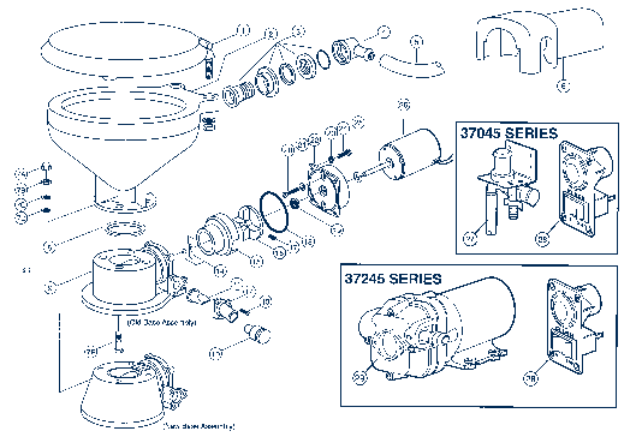

37010 - Series

REPAIR KITS AVAILABLE

Kit	Part No.	Description	
A	37040-0000	Service Kit	
B	37004-1000	Base/disch. Elbow Assy.	
C	37041-0010	Motor/pump Assy.	12 Volt
	37041-0011		24 Volt
	37041-0012		32 Volt

PARTS LIST		Qty. Per Toilet	Part No.
Key	Description		
1	Seat & Cover, Compact Size	1	18753-0437
	Seat & Cover, Household Size	1	18753-0438
2	Bowl, Compact Size	1	59127-7002
	Bowl, Household Size	1	18753-0060
3	Bowl Spud	1	29048-0000
4	Intake Elbow & O-ring	1	
5	Hose, 6 feet	1	29035-1031
6	Motor Cover	1	37042-1000
7	Bowl Installation Hardware	1	18753-0637
	7A Nut Cap**	4	
	7B Hex nut**	4	
	7C Washer, Stainless Steel**	4	
	7D Washer, Plastic**	4	
	7E Hex Head Screw**	4	
8	O-Ring*	1	44101-1000
9	Base Assembly**	1	37004-1000
10	1 1/2" Adaptor, Discharge Port	1	98023-0080
11	Joker Valve**	1	44106-1000
12	1" Discharge Port**	1	44107-1000
13	Screw**	3	96050-0568
14	Chopper Plate with Lock Nut	1	37056-1000
15	Macerator Housing	1	37014-0000
16	Centrifugal Impeller	1	37006-0000
17	Set Screw	1	91084-0320
18	O-ring*	1	43990-0066
19	Seal	1	1040-0000
20	Screw	2	91010-0144
21	Washer, Plastic*	2	35445-0000
22	Seal Housing	1	37043-1000
23	Lock Washer #10, Stainless Steel	4	
24	Screw	4	91027-0011
25	Slinger	1	6342-0000
26	Motor - 12 Volt	1	18753-0554
	Motor - 24 Volt	1	18753-0555
	Motor - 32 Volt	1	18753-0556

37045 and 37245 - Series

PARTS LIST		Qty.	Part No.
14 - 26	Pump Assembly 12v	1	37072-0092
	24v	1	37072-0094
27	Solenoid Valve and Siphon Breaker		
	12 Volt	1	37038-1012
	24 and 32 Volt	1	37038-1024
28	Switch Panel	1	37047-1000
29	PAR-MAX Pump 12 volt	1	30631-1012
	24 volt	1	30631-1024
	Service Kit		90197-0000