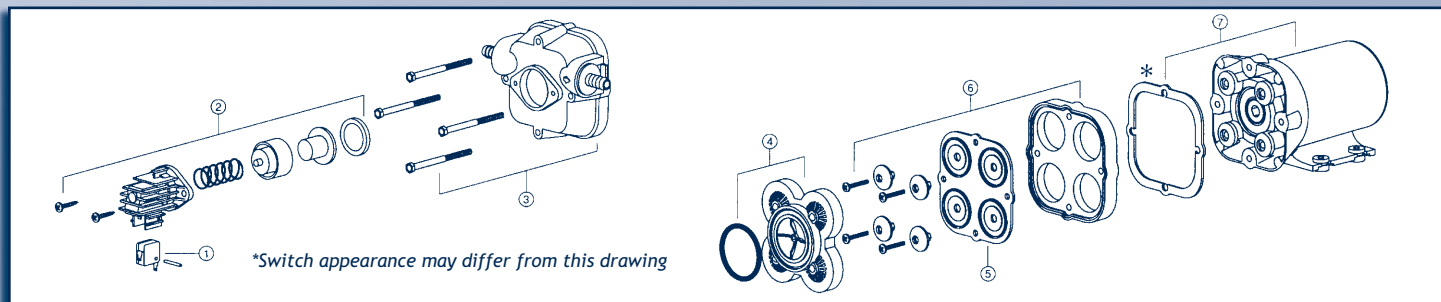

JABSCO PAR-MAX SERIES

CONTENTS

OLD 30XXX SERIES PAR-MAX SERIES (Discontinued Models)

PUMPING PRINCIPLES

ENGINE COOLING

ENGINEERING TABLES

TROUBLE-SHOOTING GUIDE

INDEX

HOME

NEXT

BACK

Key	Description	Qty	30600 Series	30620 Series	30700-00X4	30700-00X2 and 30700-03X4	30700-03X2 and 30705	30710 Series	30720 Series
1	Micro Switch	1	18753-0141	18753-0141	18753-0141	18753-0141	N/A	18753-0141	18753-0141
2	Pressure Switch	1	37121-0010	37121-0010	44050-1000	44050-1000	N/A	18753-0141	N/A
	Low Pressure Switch	1	44814-1000	44814-1000	N/A	N/A	N/A	N/A	N/A
3	Body Kit	1	30608-1000	30608-1000	30608-1000	30608-1000	30608-1001	30608-1000	30608-1000
4	Valve Kit	1	30613-1001	30613-1001	30613-1001	30613-1001	30613-1001	30613-1001	30613-1001
5	Diaphragm Kit	1	30617-1000	30617-1000	30617-1000	30617-1000	30617-1000	30617-1000	30617-1000
6	Plate/Piston Kit	1	30682-1000	30682-1000	30682-1000	30682-1000	30682-1000	30682-1000	30682-1000
	Motor Kit 12 vdc	1	18753-0444	18753-0463	18753-0489	18753-0489	18753-0489	18753-0572	18753-0463
	Motor Kit 24 vdc	1	18753-0451	18753-0464	18753-0490	18753-0490	18753-0490	18753-0573	18753-0464