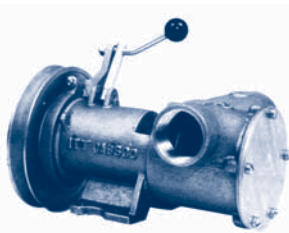

JABSCO

18310 (2" Ports)

Part #	Description	Qty.
90254-0001	Kit - Gasket/Imp/Seal	1
4387-0000	Kit - Clutch	1
91005-0040	Screw - End Cover & Cam	6
12062-0000	End Cover	1
816-0000	Gasket	1
17936-0001	Impeller	1
6408-0000	Seal Assembly - Shaft	1
3181-0000	Slinger	1
92701-0180	Bearing Seal	1
92600-0260	Ball Bearing	2
10657-0010	Shaft	1
18725-0000	Ret. Ring (Body Plug to Body)	1
18726-0000	Ret. Ring (Pulley to Bearing)	1
18723-0000	Ret. Ring (Engaging Slv to Bearing)	1
3856-0000	Body Plug & Engaging Sleeve	1
93100-0010	Roll Pin	1
2473-0000	Clutch Cone	1
92600-0330	Ball Bearing	1
2472-0010	Clutch Pulley	1
2471-0000	Adaptor Ring	1
91005-0060	Screw	1
91602-0060	Lock Washer	1
2470-0000	Lever Ring	1
91085-0090	Nut	1
91602-0080	Lock Washer	1
3528-0000	Spring	1
3530-0000	Rubber Plug	1
3525-0000	Guide Tube	1
3526-0000	Guide Tube for Spring	1
93100-0020	Roll Pin	1
2415-0000	Clutch Handle	1
92330-0010	Control Knob	1
2574-0000	Wearplate	1
6988-0000	Cam	1