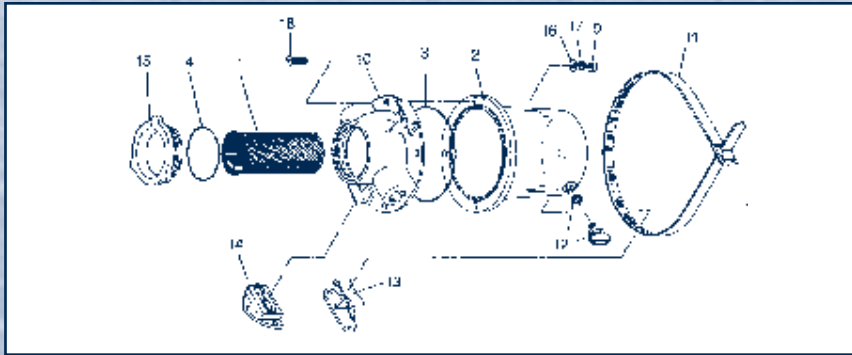

ARG SERIES

ITEM	NAME	QTY.	ARG-500	ARG-750	QTY.	ARG-1000	ARG-1250	ARG-1500	ARG-2000	ARG-2500	ARG-3000
1	Basket	1	S-69-B	S-69-C	1	S-76-B	S-76-C	S-85-G	S-85-H	S-85-J	S-85-K
2	Sight Glass	1	ARG-503	ARG-753	1	ARG-1003	ARG-1253	ARG-1503	ARG-2003	ARG-2503	ARG-3003
• 3	Sight Glass O-Ring	1	2-153	2-153	1	2-157	2-157	2-256	2-256	2-256	2-256
• 4	Cap O-Ring	1	2-228	2-228	1	2-232	2-232	2-238	2-238	2-238	2-238
9	Hex Nut	4	1420HB	1420HB	6	1420HB	1420HB	1420HB	1420HB	1420HB	1420HB
10	Head Casting	1	ARG-500-H	ARG-750-H	1	ARG-1000-H	ARG-1250-H	ARG-1500-H	ARG-2000-H	ARG-2500-H	ARG-3000-H
11	Strap	1	ARG-502	ARG-502	1	ARG-502	ARG-502	ARG-1502	ARG-1502	ARG-1502	ARG-1502
12	Drain Wingnut	1	ARG-506	ARG-506	1	ARG-506	ARG-506	ARG-506	ARG-506	ARG-506	ARG-506
13	Lower Mount Bracket	1	ARG-504	ARG-504	1	ARG-1004	ARG-1004	ARG-1504	ARG-1504	ARG-1504	ARG-1504
14	Upper Mount Bracket	1	ARG-505	ARG-505	1	ARG-1005	ARG-1005	—	—	—	—
15	Cap	1	ARG-501	ARG-751	1	ARG-1001	ARG-1251	ARG-1501	ARG-2001	ARG-2501	ARG-3001
• 16	Washer	4	PFW-2	PFW-2	6	PFW-2	PFW-2	PFW-2	PFW-2	PFW-2	PFW-2
17	Lockwasher	4	14ETB	14ETB	6	14ETB	14ETB	14ETB	14ETB	14ETB	14ETB
18	Screw	4	1420X34RB	1420X34RB	6	1420X34RB	1420X34RB	1420X78RB	1420X78RB	1420X78RB	1420X78RB
• Included in Repair Kit			ARG-1		ARG-2		ARG-3				