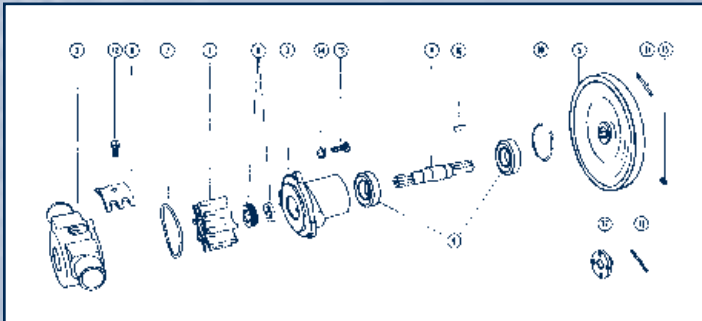

GROCO CP20 SERIES

ITEM	CP-20	PART NUMBER CP-20-S	CP-20-V	PART NAME	QTY.
1	(Voltage) B	(Voltage) B	(Voltage) B	Motor	1
2	SP-95	-	SP-95	Slinger	1
3	CP-20	SCP-20	CP-20	Body Casting	1
4	10ETB	PFW-5	#10ETS	Washer	2
5	1032X12HS	1032X12HS	1032X12HS	Bolt	2
• 6-11	69026	69026	69026	Seal Assembly	1
12	CP-55	CP-55	CP-55	Impeller	1
13	14X14SET	14X14SET	14X14SET	Set Screw	1
• 14	CP-56	CP-56	CP-56	Cover Gasket	1
15	CP-58-H	SCP-21	CP-58-H	Cover Casting	1
16	1420X34HB	1420X34HB	1420X34HB	Screws	1
17	B-200	-	B-200	Base	1
18	B-200-G	-	B-200-G	Grommet	4
• 19	031-075-8	-	031-075-8	Seal	1
	-	-	SP-58	Cover	1
	-	-	7496-15	Switch	1
	-	-	8-32X12RS	Screw	1
	-	SBP-204	-	Motor Boot	1
	-	GS-4-SS	-	Clamp	1
	-	HS-52-SS	-	Clamp	1
		P-2		• Repair Kit	

JABSCO BREAKDOWNS FOR 18825 / 18830 / 18840 / 18930 / 18940

With Pulley Adaptor
18830-0000 (1" Ports)
18930-0000 (1-1/4" Ports)

With Pulley
18830-0010 (1" Ports)
18930-0010 (1-1/4" Ports)

With Keyed Shaft
18830-1020 (1" Ports)
18930-0020 (1-1/4" Ports)

With Pulley
18840-0010 (1" Ports)
18940-0010 (1 1/4" Ports)
18825-0010 (1 1/2" Ports)

Key	Description	Part No.	Qty.
1	Impeller		
	18825-0010	17937-0001	1
	18830, 18840 Series	1210-0001	1
	18830-1020	3085-0001	1
	18840-1010	3085-0001	1
	18930, 18940 Series	11979-0001	1
2	Impeller Housing		
	18825-0010	18826-0001	1
	18830, 18840 Series	18834-1000	1
	18930, 18940 Series	18944-1000	1
3	Bearing Housing		
	18830, 18930 Series	18833-1000	1
	18825, 18840, 18940 Series	18943-1000	1
4	Shaft		
	18825-0010	18827-1000	1
	All Other 1" & 1-1/4" Models	18836-1000	1
5	Pulley	18753-0006	1
6	Cam		
	18825-0010	18829-1000	1
	18830, 18840 Series	490-0001	1
	18930, 18940 Series	10182-0000	1
7	O-ring	18753-0005	1
8	Seal	96080-0080	1
9	Ball Bearings	92600-0120	2
10	Retaining Ring	See Hdw. Kit	1
11	Roll Pin	See Hdw. Kit	1
12	Cam Screw		
	18830, 18840 Series	91003-0010	1
	18825, 18930, 18940 Series	91004-0090	1
13	Screw Kit (3 ea. w/Washers)	18753-0001	1
16	Key	See Hdw. Kit	1
17	Pulley Adaptor	18835-1000	1
	Hdw Kit	18753-0010	