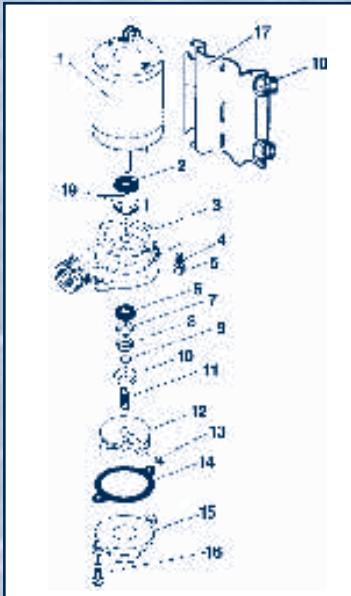

GROCO CP20 SERIES

ITEM	CP-20	PART NUMBER CP-20-S	CP-20-V	PART NAME	QTY.
1	(Voltage) B	(Voltage) B	(Voltage) B	Motor	1
2	SP-95	-	SP-95	Slinger	1
3	CP-20	SCP-20	CP-20	Body Casting	1
4	10ETB	PFW-5	#10ETS	Washer	2
5	1032X12HS	1032X12HS	1032X12HS	Bolt	2
• 6-11	69026	69026	69026	Seal Assembly	1
12	CP-55	CP-55	CP-55	Impeller	1
13	14X14SET	14X14SET	14X14SET	Set Screw	1
• 14	CP-56	CP-56	CP-56	Cover Gasket	1
15	CP-58-H	SCP-21	CP-58-H	Cover Casting	1
16	1420X34HB	1420X34HB	1420X34HB	Screws	1
17	B-200	-	B-200	Base	1
18	B-200-G	-	B-200-G	Grommet	4
• 19	031-075-8	-	031-075-8	Seal	1
	-	-	SP-58	Cover	1
	-	-	7496-15	Switch	1
	-	-	8-32X12RS	Screw	1
	-	SBP-204	-	Motor Boot	1
	-	GS-4-SS	-	Clamp	1
	-	HS-52-SS	-	Clamp	1
		P-2		• Repair Kit	

JABSCO BREAKDOWNS FOR 18825 / 18830 / 18840 / 18930 / 18940

With Pulley Adaptor
18830-0000 (1" Ports)
18930-0000 (1-1/4" Ports)

With Pulley
18830-0010 (1" Ports)
18930-0010 (1-1/4" Ports)

With Keyed Shaft
18830-1020 (1" Ports)
18930-0020 (1-1/4" Ports)

With Pulley
18840-0010 (1" Ports)
18940-0010 (1 1/4" Ports)
18825-0010 (1 1/2" Ports)

Key	Description	Part No.	Qty.
1	Impeller		
	18825-0010	17937-0001	1
	18830, 18840 Series	1210-0001	1
	18830-1020	3085-0001	1
	18840-1010	3085-0001	1
	18930, 18940 Series	11979-0001	1
2	Impeller Housing		
	18825-0010	18826-0001	1
	18830, 18840 Series	18834-1000	1
	18930, 18940 Series	18944-1000	1
3	Bearing Housing		
	18830, 18930 Series	18833-1000	1
	18825, 18840, 18940 Series	18943-1000	1
4	Shaft		
	18825-0010	18827-1000	1
	All Other 1" & 1-1/4" Models	18836-1000	1
5	Pulley	18753-0006	1
6	Cam		
	18825-0010	18829-1000	1
	18830, 18840 Series	490-0001	1
	18930, 18940 Series	10182-0000	1
7	O-ring	18753-0005	1
8	Seal	96080-0080	1
9	Ball Bearings	92600-0120	2
10	Retaining Ring	See Hdw. Kit	1
11	Roll Pin	See Hdw. Kit	1
12	Cam Screw		
	18830, 18840 Series	91003-0010	1
	18825, 18930, 18940 Series	91004-0090	1
13	Screw Kit (3 ea. w/Washers)	18753-0001	1
16	Key	See Hdw. Kit	1
17	Pulley Adaptor	18835-1000	1
	Hdw Kit	18753-0010	