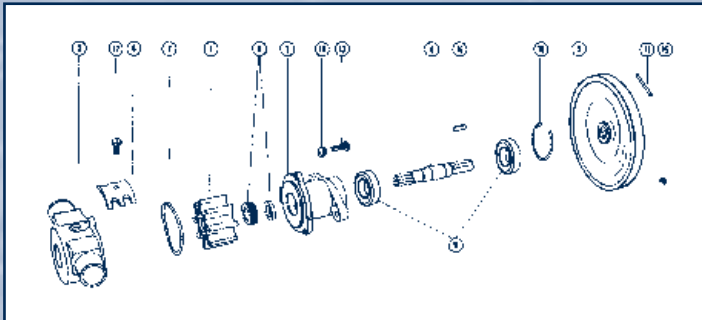

GROCO CP20 SERIES

ITEM	CP-20	PART NUMBER CP-20-S	CP-20-V	PART NAME	QTY.
1	(Voltage) B	(Voltage) B	(Voltage) B	Motor	1
2	SP-95	-	SP-95	Slinger	1
3	CP-20	SCP-20	CP-20	Body Casting	1
4	10ETB	PFW-5	#10ETS	Washer	2
5	1032X12HS	1032X12HS	1032X12HS	Bolt	2
• 6-11	69026	69026	69026	Seal Assembly	1
12	CP-55	CP-55	CP-55	Impeller	1
13	14X14SET	14X14SET	14X14SET	Set Screw	1
• 14	CP-56	CP-56	CP-56	Cover Gasket	1
15	CP-58-H	SCP-21	CP-58-H	Cover Casting	1
16	1420X34HB	1420X34HB	1420X34HB	Screws	1
17	B-200	-	B-200	Base	1
18	B-200-G	-	B-200-G	Grommet	4
• 19	031-075-8	-	031-075-8	Seal	1
	-	-	SP-58	Cover	1
	-	-	7496-15	Switch	1
	-	-	8-32X12RS	Screw	1
	-	SBP-204	-	Motor Boot	1
	-	GS-4-SS	-	Clamp	1
	-	HS-52-SS	-	Clamp	1
		P-2		• Repair Kit	

JABSCO BREAKDOWNS FOR 18825 / 18830 / 18840 / 18930 / 18940

With Pulley Adaptor
18830-0000 (1" Ports)
18930-0000 (1-1/4" Ports)

With Pulley
18830-0010 (1" Ports)
18930-0010 (1-1/4" Ports)

With Keyed Shaft
18830-1020 (1" Ports)
18930-0020 (1-1/4" Ports)

With Pulley
18840-0010 (1" Ports)
18940-0010 (1 1/4" Ports)
18825-0010 (1 1/2" Ports)

Key	Description	Part No.	Qty.
1	Impeller		
	18825-0010	17937-0001	1
	18830, 18840 Series	1210-0001	1
	18830-1020	3085-0001	1
	18840-1010	3085-0001	1
	18930, 18940 Series	11979-0001	1
2	Impeller Housing		
	18825-0010	18826-0001	1
	18830, 18840 Series	18834-1000	1
	18930, 18940 Series	18944-1000	1
3	Bearing Housing		
	18830, 18930 Series	18833-1000	1
	18825, 18840, 18940 Series	18943-1000	1
4	Shaft		
	18825-0010	18827-1000	1
	All Other 1" & 1-1/4" Models	18836-1000	1
5	Pulley	18753-0006	1
6	Cam		
	18825-0010	18829-1000	1
	18830, 18840 Series	490-0001	1
	18930, 18940 Series	10182-0000	1
7	O-ring	18753-0005	1
8	Seal	96080-0080	1
9	Ball Bearings	92600-0120	2
10	Retaining Ring	See Hdw. Kit	1
11	Roll Pin	See Hdw. Kit	1
12	Cam Screw		
	18830, 18840 Series	91003-0010	1
	18825, 18930, 18940 Series	91004-0090	1
13	Screw Kit (3 ea. w/Washers)	18753-0001	1
16	Key	See Hdw. Kit	1
17	Pulley Adaptor	18835-1000	1
	Hdw Kit	18753-0010	