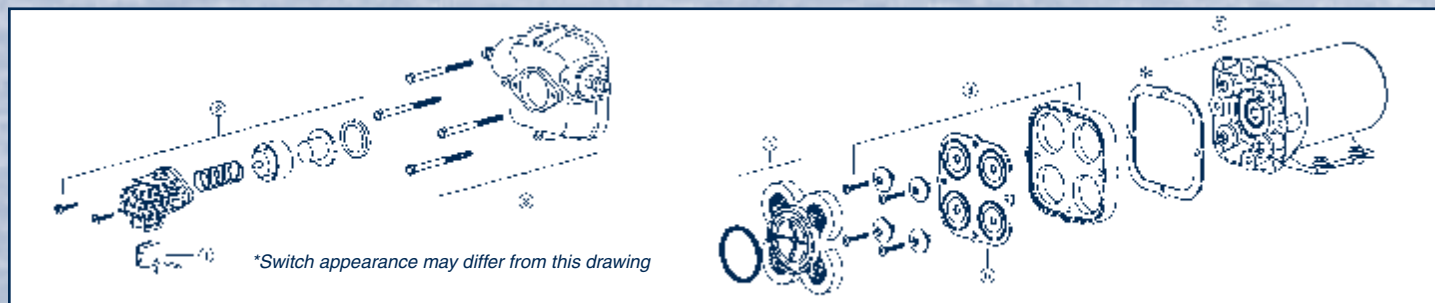

## OLD 30XXX SERIES PAR-MAX SERIES (Discontinued Models)

Key	Description	Qty	30600 Series	30620 Series	30700-00X2 and 30700-00X4	30700-03X2 and 30700-03X4	30705	30710 Series	30720 Series
1	Micro Switch	1	18753-0141	18753-0141	18753-0141	18753-0141	N/A	18753-0141	18753-0141
2	Pressure Switch	1	37121-0010	37121-0010	44050-1000	44505-1000	N/A	18753-0141	N/A
	Low Pressure Switch	1	44814-1000	44814-1000	N/A	N/A	N/A	N/A	N/A
3	Body Kit	1	30608-1000	30608-1000	30608-1000	30608-1000	30608-1001	30608-1000	30608-1000
4	Valve Kit	1	30613-1001	30613-1001	30613-1001	30613-1001	30613-1001	30613-1001	30613-1001
5	Diaphragm Kit	1	30617-1000	30617-1000	30617-1000	30617-1000	30617-1000	30617-1000	30617-1000
6	Plate/Piston Kit	1	30682-1000	30682-1000	30682-1000	30682-1000	30682-1000	30682-1000	30682-1000
7	Motor Kit 12 vdc EMC	1	18753-0575	18753-0577	18753-0579	18753-0579	18753-0579	18753-0572	18753-0577
	Motor Kit 12 vdc	1	18753-0444	18753-0463	18753-0489	08753-0489	18753-0489	N/A	18753-0463
	Motor Kit 24 vdc EMC	1	18753-0576	18753-0578	18753-0595	18753-0595	18753-0595	18753-0573	18753-0578
	Motor Kit 24 vdc	1	18753-0451	18753-0464	18753-0490	18753-0490	18753-0490	N/A	18753-0464