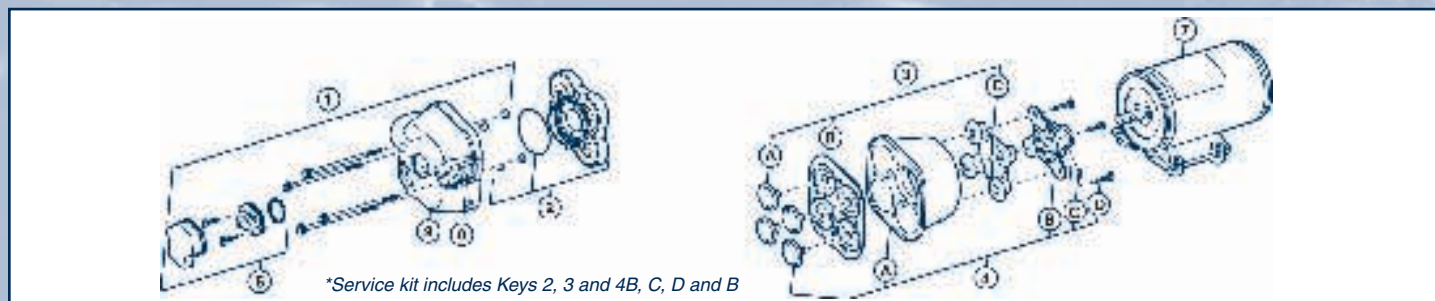

NEW 31XXX SERIES PAR-MAX SERIES

Key	Description	Qty	31595 Series	31600 Series	31605 Series	31610 Series	31620 Series	31630 Series	31700 Series	31705 Series
1	Upper Housing XXXXX-0092	1	18910-4040	18910-4040	18910-4050 All Models	18910-4000 All Models	18910-4040	18910-4040	18910-4050 All Models	18910-4000 All Models
	Upper Housing XXXXX-0094	1	18910-4040	18910-4040			18910-4040	18910-4040		
	Upper Housing XXXXX-0292	1	18910-4025	18910-4025			18910-4025	18910-4025		
	Upper Housing XXXXX-0294	1	18910-4025	18910-4025			18910-4025	18910-4025		
2	Valve Kit	1	18911-7030	18911-7030	18911-7030	18911-7010	18911-7030	18911-7030	18911-7030	18911-7010
3	Diaphragm Kit	1	18912-3040	18912-3040	18912-3040	18912-3050	18912-3040	18912-3040	18912-3040	18912-3050
4	Lower Housing Kit	1	18915-9000	18915-9002	18915-9002	18915-9005	18915-9002	18915-9002	18915-9002	18915-9005
5	Pressure Switch XXXXX-0092	1	18916-0040	18916-0040	18916-0050 All Models	N/A	18916-0040	18916-0040	18916-0050 All Models	N/A
	Pressure Switch XXXXX-0094	1	18916-0040	18916-0040			18916-0040	18916-0040		
	Pressure Switch XXXXX-0292	1	18916-0025	18916-0025			18916-0025	18916-0025		
	Pressure Switch XXXXX-0294	1	18916-0025	18916-0025			18916-0025	18916-0025		
6*	Service Kit	1	18920-9042	18920-9043	18920-9043	18920-9053	18920-9043	18920-9043	18920-9043	18920-9053
7	Motor Kit - 12V EMC COMP	1	18919-0134	18919-0131	18919-0139	18919-0139	18919-0132	18919-0133	18919-0140	18919-0140
	Motor Kit - 24V EMC COMP	1	18919-1055	18919-1052	18919-1061	18919-1061	18919-1053	N/A	18919-1062	18919-1062
8	Slide Clips	1	30648-1000	30648-1000	30648-1000	30648-1000	30648-1000	30648-1000	30648-1000	30648-1000
9	Pumphead Assy. XXXXX-0092	1	18914-6240	18914-6340	18914-6350 All Models	18914-6300 All Models	18914-6340	18914-6340	18914-6350 All Models	18914-6300 All Models
	Pumphead Assy. XXXXX-0094	1	18914-6240	18914-6340			18914-6340	18914-6340		
	Pumphead Assy. XXXXX-0292	1	18914-6225	18914-6325			18914-6325	18914-6325		
	Pumphead Assy. XXXXX-0294	1	18914-6225	18914-6325			18914-6325	18914-6325		

FOR ENGINEERING AND PUMP SELECTION ASSISTANCE CALL DEPCO AT 1-800-445-1656