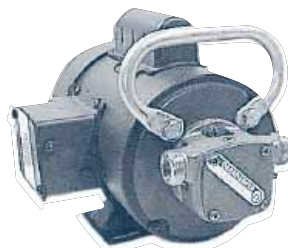

OBERDORFER RUBBER IMPELLER

OBERDORFER

201D

Part #	Description	Qty.
201D	Pump Head	1
10703	Kit (Imp/Seal/Gasket)	1
8029	12V Motor	1
8030	24V Motor	1
8031	32V Motor	1
5385	Screw	4
6638	Cover	1
6654	Gasket	1
6617	Impeller (Neoprene)	1
7885	Impeller (Buna)	1
6647	Seal	1
6652	Screw	1
6592	Cam	1
6651	Slinger	1
6653	Screw	2

OBERDORFER

209M

Part #	Description	Qty.
209M	Pump Head	1
10829	Kit (Imp/Seal/Gasket)	1
8108	12V Motor	1
8110	32V Motor	1
5695	Screw	4
7088	Cover	1
7097	Wheel	1
7020	Gasket	1
7089	Plate	1
6654	Gasket	1
6617	Impeller (Neoprene)	1
7885	Impeller (Buna)	1
6652	Screw	1
6592	Screw	1
6653	Screw	2
6647	Seal	1
6651	Slinger	1

OBERDORFER

211D-4

Part #	Description	Qty.
211D-4	Pump Head	1
10933	Kit (Imp/Seal/Gasket)	1
5385	Screw	2
6597	Cover	1
7547	Gasket	1
7482	Impeller (Neoprene)	1
7885	Impeller (Buna)	1
6647	Seal	1
6653	Screw	2
6652	Screw	1
6592	Cam	1
5411	Slinger	1
5411	Screw	2
6761	Cord	1
7766	Handle	1
8278	Motor	1
6074	Screw	2

OBERDORFER

211M

Part #	Description	Qty.
211M	Pump Head	1
10910	Kit (Imp/Seal/Gasket)	1
5385	Screw	2
6597	Cover	1
7547	Gasket	1
6593	Impeller (Neoprene)	1
8514	Impeller (Buna)	1
5007	Seal	1
6653	Screw	2
6652	Screw	1
6592	Cam	1
6757	Slinger	1
5411	Screw	2
6761	Cord	1
7766	Handle	1
7462	Motor	1
6074	Screw	2