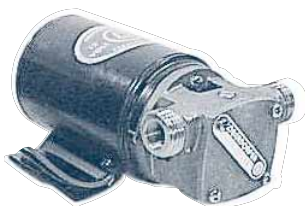

OBERDORFER RUBBER IMPELLER

OBERDORFER

201D

Part #	Description	Qty.
201D	Pump Head	1
10703	Kit (Imp/Seal/Gasket)	1
8029	12V Motor	1
8030	24V Motor	1
8031	32V Motor	1
5385	Screw	4
6638	Cover	1
6654	Gasket	1
6617	Impeller (Neoprene)	1
7885	Impeller (Buna)	1
6647	Seal	1
6652	Screw	1
6592	Cam	1
6651	Slinger	1
6653	Screw	2

OBERDORFER

209M

Part #	Description	Qty.
209M	Pump Head	1
10829	Kit (Imp/Seal/Gasket)	1
8108	12V Motor	1
8110	32V Motor	1
5695	Screw	4
7088	Cover	1
7097	Wheel	1
7020	Gasket	1
7089	Plate	1
6654	Gasket	1
6617	Impeller (Neoprene)	1
7885	Impeller (Buna)	1
6652	Screw	1
6592	Screw	1
6653	Screw	2
6647	Seal	1
6651	Slinger	1

OBERDORFER

211D-4

Part #	Description	Qty.
211D-4	Pump Head	1
10933	Kit (Imp/Seal/Gasket)	1
5385	Screw	2
6597	Cover	1
7547	Gasket	1
7482	Impeller (Neoprene)	1
7885	Impeller (Buna)	1
6647	Seal	1
6653	Screw	2
6652	Screw	1
6592	Cam	1
5411	Slinger	1
5411	Screw	2
6761	Cord	1
7766	Handle	1
8278	Motor	1
6074	Screw	2

OBERDORFER

211M

Part #	Description	Qty.
211M	Pump Head	1
10910	Kit (Imp/Seal/Gasket)	1
5385	Screw	2
6597	Cover	1
7547	Gasket	1
6593	Impeller (Neoprene)	1
8514	Impeller (Buna)	1
5007	Seal	1
6653	Screw	2
6652	Screw	1
6592	Cam	1
6757	Slinger	1
5411	Screw	2
6761	Cord	1
7766	Handle	1
7462	Motor	1
6074	Screw	2