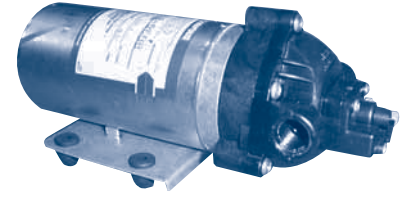

## 60, 100 AND 150 PSI DIAPHRAGM PRESSURE PUMPS

Below are several of the more popular Shurflo soil extraction pumps. All models displayed are 115 vac with 3/8" FPT. See page 33 for additional models.

INDEX

NEXT

BACK

HOME

Model Number	Voltage	GPM	Switch	By-Pass	Valves	Diaphragm	Body	Ports
SF 8005-233-236	115 vac	1.4	60 psi	No	EPDM	Santoprene	Polypro	3/8" FPT
SF 8005-533-236	115 vac	1.4	60 psi	No	Viton	Santoprene	Polypro	3/8" FPT
SF 8000-713-238	115 vac	1.6	100 psi	No	EPDM	Santoprene	Nylon	3/8" FPT
SF 8000-813-238	115 vac	1.6	100 psi	No	Viton	Santoprene	Nylon	3/8" FPT
SF 8000-912-288	115 vac	1.4	100 psi	Yes	EPDM	Santoprene	Nylon	3/8" FPT
SF 8000-812-288	115 vac	1.4	100 psi	Yes	Viton	Santoprene	Nylon	3/8" FPT
SF 8000-869-239	115 vac	1.5	150 psi	No	Viton	Santoprene	Nylon	3/8" FPT
SF 8000-963-239	115 vac	1.3	150 psi	No	EPDM	Santoprene	Nylon	3/8" FPT

## SHURFLO

60, 100 and 150 PSI Pumps

## 60 AND 100 PSI DIAPHRAGM PRESSURE PUMPS

Below are several of the more popular Flojet soil extraction pumps. All models displayed are 115 vac. See pages 31 and 32 for additional Flojet pump information.