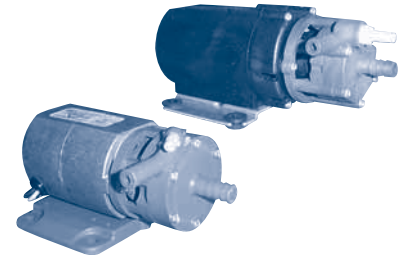

OBERDORFER and LITTLE GIANT

35 and 60 PSI Pumps

HIGH PRESSURE TRUCK MOUNTED PUMPS

Cat, Hypro, Hydra-cell, Giant and many other manufacturers make high pressure truck mounted pumps that are electric or engine driven. Depco stocks many of the complete pumps and service parts to get your system back up and operating. Call us for assistance. Below is a quick reference on additional high-pressure pump information in this catalog.

Pump Brand	Pump Type	Page Number
Cat Pumps	Piston and Plunger	83
Hydra-Cell	Diaphragm	82
Hypro	Piston and Plunger	84
Giant	Plunger	84