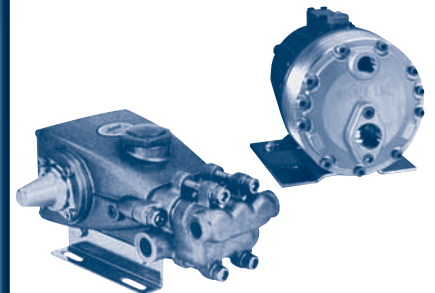

CAT and HYDRA-CELL

High Pressure Truck Mounts