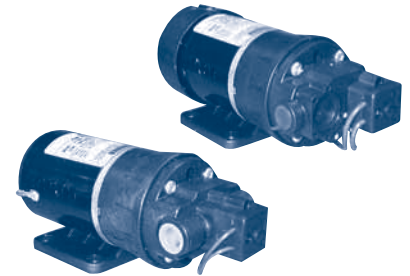

FLOJET

60 and 100 PSI Pumps

35 AND 60 PSI CENTRIFUGAL PRESSURE PUMPS

These pumps were the original pump of choice for portable machines. Several of the Oberdorfer models are dry running and all models from both brands require flooded suction.

Model Number	Brand Name	Volts AC	Max GPM	Max PSI	Seal Type	Dry Running	Port Size
OB 144-1-A44	Oberdorfer	115	2.2	35	Buna	Yes	3/8" OD
OB 142-1-A46	Oberdorfer	115	2.2	35	Viton	No	3/8" OD
OB 144-1-A54	Oberdorfer	115	2.4	67	Buna	Yes	3/8" OD
OB 144-1-A44	Oberdorfer	115	2.2	35	Buna	Yes	3/8" OD
LG 35-OM	Little Giant	115	2.2	35	Buna	No	3/8" OD