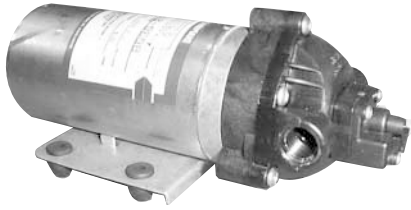

SHURFLO

60, 100 and 150 PSI Pumps

60, 100 & 150 PSI DIAPHRAGM PRESSURE PUMPS

Below are several of the more popular Shurflo soil extraction pumps. All models displayed are 115 vac with 3/8" FPT. See page 38 for additional models.

Model Number	Voltage	GPM	Switch	By-Pass	Valves	Diaphragm	Body	Ports
8005-233-236	115 vac	1.4	60 psi	No	EPDM	Santoprene	Polypro	3/8" FPT
8005-533-236	115 vac	1.4	60 psi	No	Viton	Santoprene	Polypro	3/8" FPT
8000-713-238	115 vac	1.6	100 psi	No	EPDM	Santoprene	Nylon	3/8" FPT
8000-813-238	115 vac	1.6	100 psi	No	Viton	Santoprene	Nylon	3/8" FPT
8000-912-288	115 vac	1.4	100 psi	Yes	EPDM	Santoprene	Nylon	3/8" FPT
8000-812-288	115 vac	1.4	100 psi	Yes	Viton	Santoprene	Nylon	3/8" FPT
8000-869-239	115 vac	1.5	150 psi	No	Viton	Santoprene	Nylon	3/8" FPT
8000-963-239	115 vac	1.3	150 psi	No	EPDM	Santoprene	Nylon	3/8" FPT

FLOJET

60 and 100 PSI Pumps

60 & 100 PSI DIAPHRAGM PRESSURE PUMPS

Below are several of the more popular Flojet soil extraction pumps. All models displayed are 115 vac. See page 36, 37 and 39 for additional Flojet pump information.

OBERDORFER/LITTLE GIANT

35 and 60 PSI Pumps

35 & 60 PSI CENTRIFUGAL PRESSURE PUMPS

These pumps were the original pump of choice for portable machines. Several of the Oberdorfer models are dry running and all models from both brands require flooded suction.