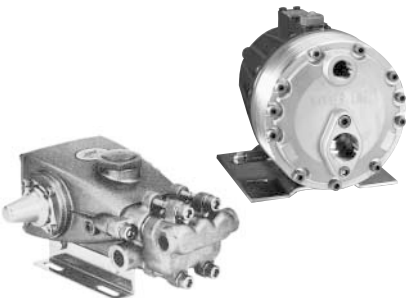

CAT/HYDRA-CELL

High Pressure Truck Mounts

HIGH PRESSURE TRUCK MOUNTED PUMPS

Cat, Hypro, Hydra-cell, Giant and many other manufacturers make high pressure truck mounted pumps that are electric or engine driven. Depco stocks many of the complete pumps and service parts to get your system back up and operating. Call us for assistance. Below is a quick reference on additional high-pressure pump information in this catalog.

Pump Brand	Pump Type	Page Number
Cat Pumps	Piston and Plunger	90 and 91
Hydra-Cell	Diaphragm	85-88
Hypro	Piston and Plunger	91
Giant	Plunger	91