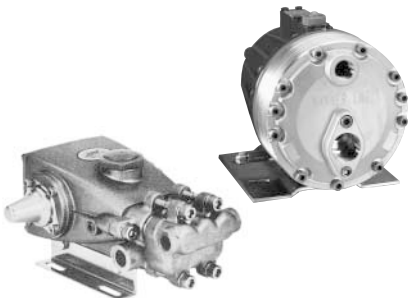

CAT/HYDRA-CELL

High Pressure Truck Mounts

HIGH PRESSURE TRUCK MOUNTED PUMPS

Cat, Hypro, Hydra-cell, Giant and many other manufacturers make high pressure truck mounted pumps that are electric or engine driven. Depco stocks many of the complete pumps and service parts to get your system back up and operating. Call us for assistance. Below is a quick reference on additional high-pressure pump information in this catalog.

Pump Brand	Pump Type	Page Number
Cat Pumps	Piston and Plunger	90 and 91
Hydra-Cell	Diaphragm	85-88
Hypro	Piston and Plunger	91
Giant	Plunger	91