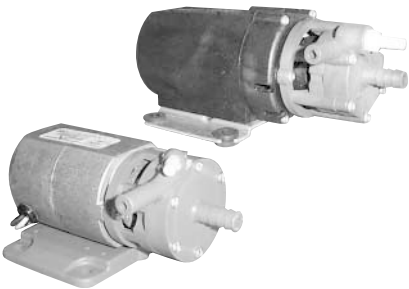

Model Number	Voltage	GPM	Switch	By-Pass	Valves	Diaphragm	Body	Ports
8005-233-236	115 vac	1.4	60 psi	No	EPDM	Santoprene	Polypro	3/8" FPT
8005-533-236	115 vac	1.4	60 psi	No	Viton	Santoprene	Polypro	3/8" FPT
8000-713-238	115 vac	1.6	100 psi	No	EPDM	Santoprene	Nylon	3/8" FPT
8000-813-238	115 vac	1.6	100 psi	No	Viton	Santoprene	Nylon	3/8" FPT
8000-912-288	115 vac	1.4	100 psi	Yes	EPDM	Santoprene	Nylon	3/8" FPT
8000-812-288	115 vac	1.4	100 psi	Yes	Viton	Santoprene	Nylon	3/8" FPT
8000-869-239	115 vac	1.5	150 psi	No	Viton	Santoprene	Nylon	3/8" FPT
8000-963-239	115 vac	1.3	150 psi	No	EPDM	Santoprene	Nylon	3/8" FPT

FLOJET

60 and 100 PSI Pumps

60 & 100 PSI DIAPHRAGM PRESSURE PUMPS

Below are several of the more popular Flojet soil extraction pumps. All models displayed are 115 vac. See page 36, 37 and 39 for additional Flojet pump information.

Model Number	GPM	Switch	By-Pass	Valves	Diaphragm	Body	Ports
2100-032	1.6	60 psi	None	Santoprene	Santoprene	Polypro	3/8" FPT
2100-022	1.6	60 psi	None	Santoprene	Santoprene	Polypro	3/8" FPT
2100-549	1.4	None	50 psi	EPDM	EPDM	Nylon	1/4" FPT
2130-032	1.8	100 psi	None	EPDM	EPDM	Nylon	1/4" FPT
2130-533	1.6	100 psi	Yes	EPDM	EPDM	Nylon	1/4" FPT

OBERDORFER/LITTLE GIANT

35 and 60 PSI Pumps

35 & 60 PSI CENTRIFUGAL PRESSURE PUMPS

These pumps were the original pump of choice for portable machines. Several of the Oberdorfer models are dry running and all models from both brands require flooded suction.