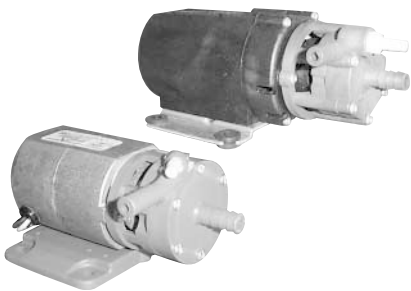

Model Number	Voltage	GPM	Switch	By-Pass	Valves	Diaphragm	Body	Ports
8005-233-236	115 vac	1.4	60 psi	No	EPDM	Santoprene	Polypro	3/8" FPT
8005-533-236	115 vac	1.4	60 psi	No	Viton	Santoprene	Polypro	3/8" FPT
8000-713-238	115 vac	1.6	100 psi	No	EPDM	Santoprene	Nylon	3/8" FPT
8000-813-238	115 vac	1.6	100 psi	No	Viton	Santoprene	Nylon	3/8" FPT
8000-912-288	115 vac	1.4	100 psi	Yes	EPDM	Santoprene	Nylon	3/8" FPT
8000-812-288	115 vac	1.4	100 psi	Yes	Viton	Santoprene	Nylon	3/8" FPT
8000-869-239	115 vac	1.5	150 psi	No	Viton	Santoprene	Nylon	3/8" FPT
8000-963-239	115 vac	1.3	150 psi	No	EPDM	Santoprene	Nylon	3/8" FPT

FLOJET

60 and 100 PSI Pumps

60 & 100 PSI DIAPHRAGM PRESSURE PUMPS

Below are several of the more popular Flojet soil extraction pumps. All models displayed are 115 vac. See page 36, 37 and 39 for additional Flojet pump information.

Model Number	GPM	Switch	By-Pass	Valves	Diaphragm	Body	Ports
2100-032	1.6	60 psi	None	Santoprene	Santoprene	Polypro	3/8" FPT
2100-022	1.6	60 psi	None	Santoprene	Santoprene	Polypro	3/8" FPT
2100-549	1.4	None	50 psi	EPDM	EPDM	Nylon	1/4" FPT
2130-032	1.8	100 psi	None	EPDM	EPDM	Nylon	1/4" FPT
2130-533	1.6	100 psi	Yes	EPDM	EPDM	Nylon	1/4" FPT

OBERDORFER/LITTLE GIANT

35 and 60 PSI Pumps

35 & 60 PSI CENTRIFUGAL PRESSURE PUMPS

These pumps were the original pump of choice for portable machines. Several of the Oberdorfer models are dry running and all models from both brands require flooded suction.